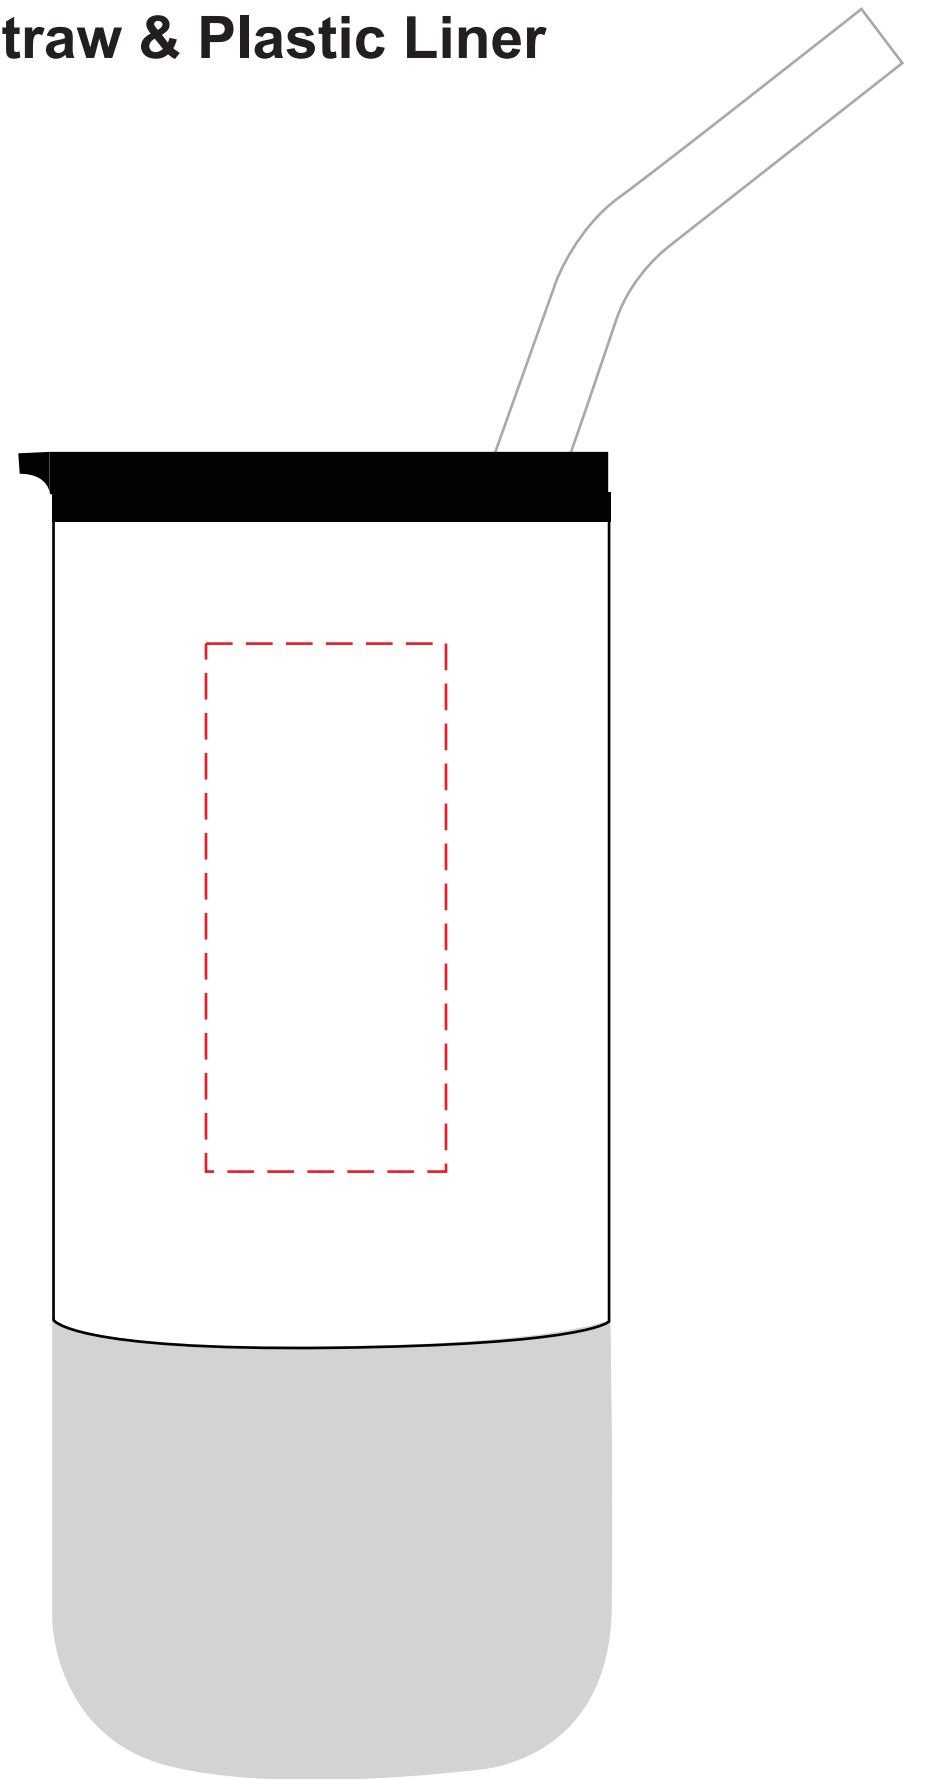

DWWP16-007

**16 oz. Tumbler with Stainless Steel Straw & Plastic Liner
DIRECT IMPRINT**

**HORIZONTAL
IMPRINT AREA: 2.25"W X 2.25"H**

**VERTICAL
IMPRINT AREA: 1.25"W X 2.75"H**

Actual Size (100%)

- Red Layout Lines Do NOT Print.

DWWP16-007

16 oz. Tumbler with Stainless Steel Straw & Plastic Liner
LASER

Actual Size (100%)

IMPRINT AREA: 1.75"W X 3.5"H

- Red Layout Lines Do NOT Print.

DWWP16-007
16 oz. Tumbler with Stainless Steel Straw & Plastic Liner
FULL COLOR - WRAP

Actual Size (100%)

IMPRINT AREA: 9.9"W X 4.29"H

- Red Layout Lines Do NOT Print.

DWWP16-007

**16 oz. Tumbler with Stainless Steel Straw & Plastic Liner
FULL COLOR - SIDE**

HORIZONTAL

IMPRINT AREA: 2.25"W X 2.25"H

VERTICAL

IMPRINT AREA: 1.25"W X 3"H

Actual Size (100%)

- Red Layout Lines Do NOT Print.

DWWP16-007 SNACK PACK LABEL

Actual Size (100%)

 - Red Layout Lines Do NOT Print.