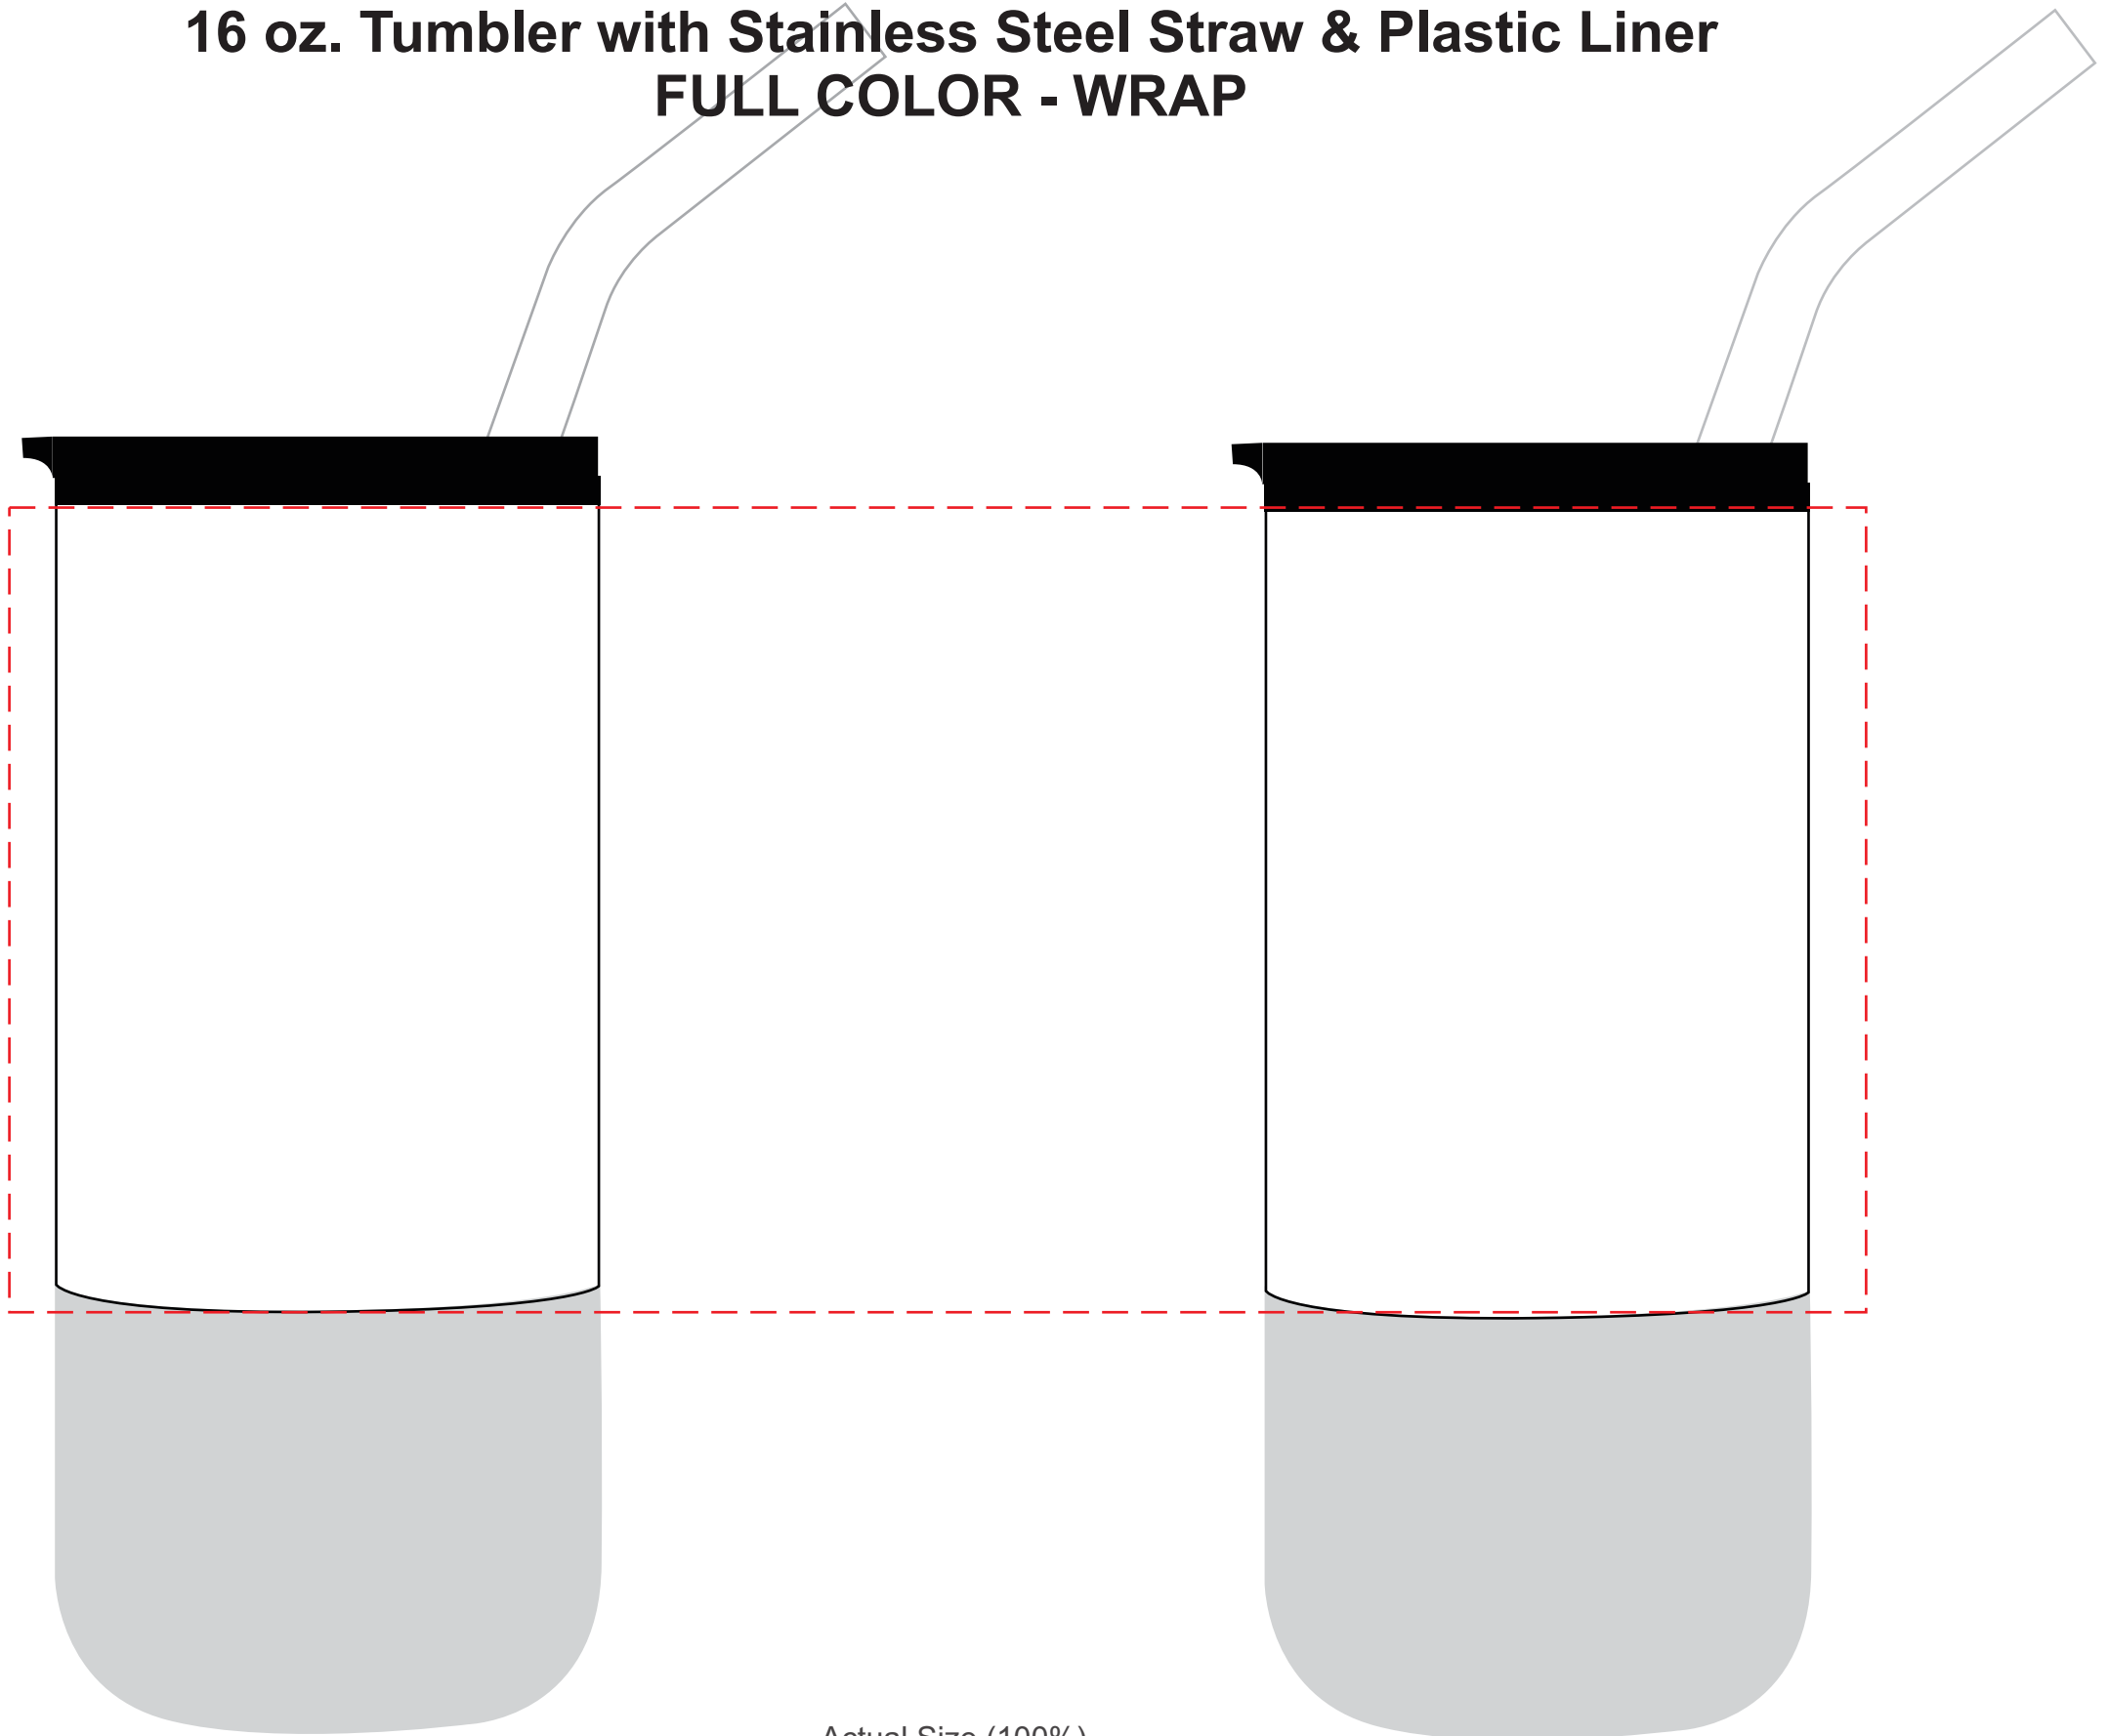

DWWP16-007

**16 oz. Tumbler with Stainless Steel Straw & Plastic Liner
DIRECT IMPRINT**

**HORIZONTAL
IMPRINT AREA: 2.25"W X 2.25"H**

**VERTICAL
IMPRINT AREA: 1.25"W X 2.75"H**

Actual Size (100%)

- Red Layout Lines Do NOT Print.

DWWP16-007

16 oz. Tumbler with Stainless Steel Straw & Plastic Liner
LASER

Actual Size (100%)

IMPRINT AREA: 1.75"W X 3.5"H

- Red Layout Lines Do NOT Print.

DWWP16-007
16 oz. Tumbler with Stainless Steel Straw & Plastic Liner
FULL COLOR - WRAP

Actual Size (100%)

IMPRINT AREA: 9.9"W X 4.29"H

- Red Layout Lines Do NOT Print.

DWWP16-007

**16 oz. Tumbler with Stainless Steel Straw & Plastic Liner
FULL COLOR - SIDE**

HORIZONTAL

IMPRINT AREA: 2.25"W X 2.25"H

VERTICAL

IMPRINT AREA: 1.25"W X 3"H

Actual Size (100%)

- Red Layout Lines Do NOT Print.

DWWP16-007 SNACK PACK LABEL

Actual Size (100%)

 - Red Layout Lines Do NOT Print.