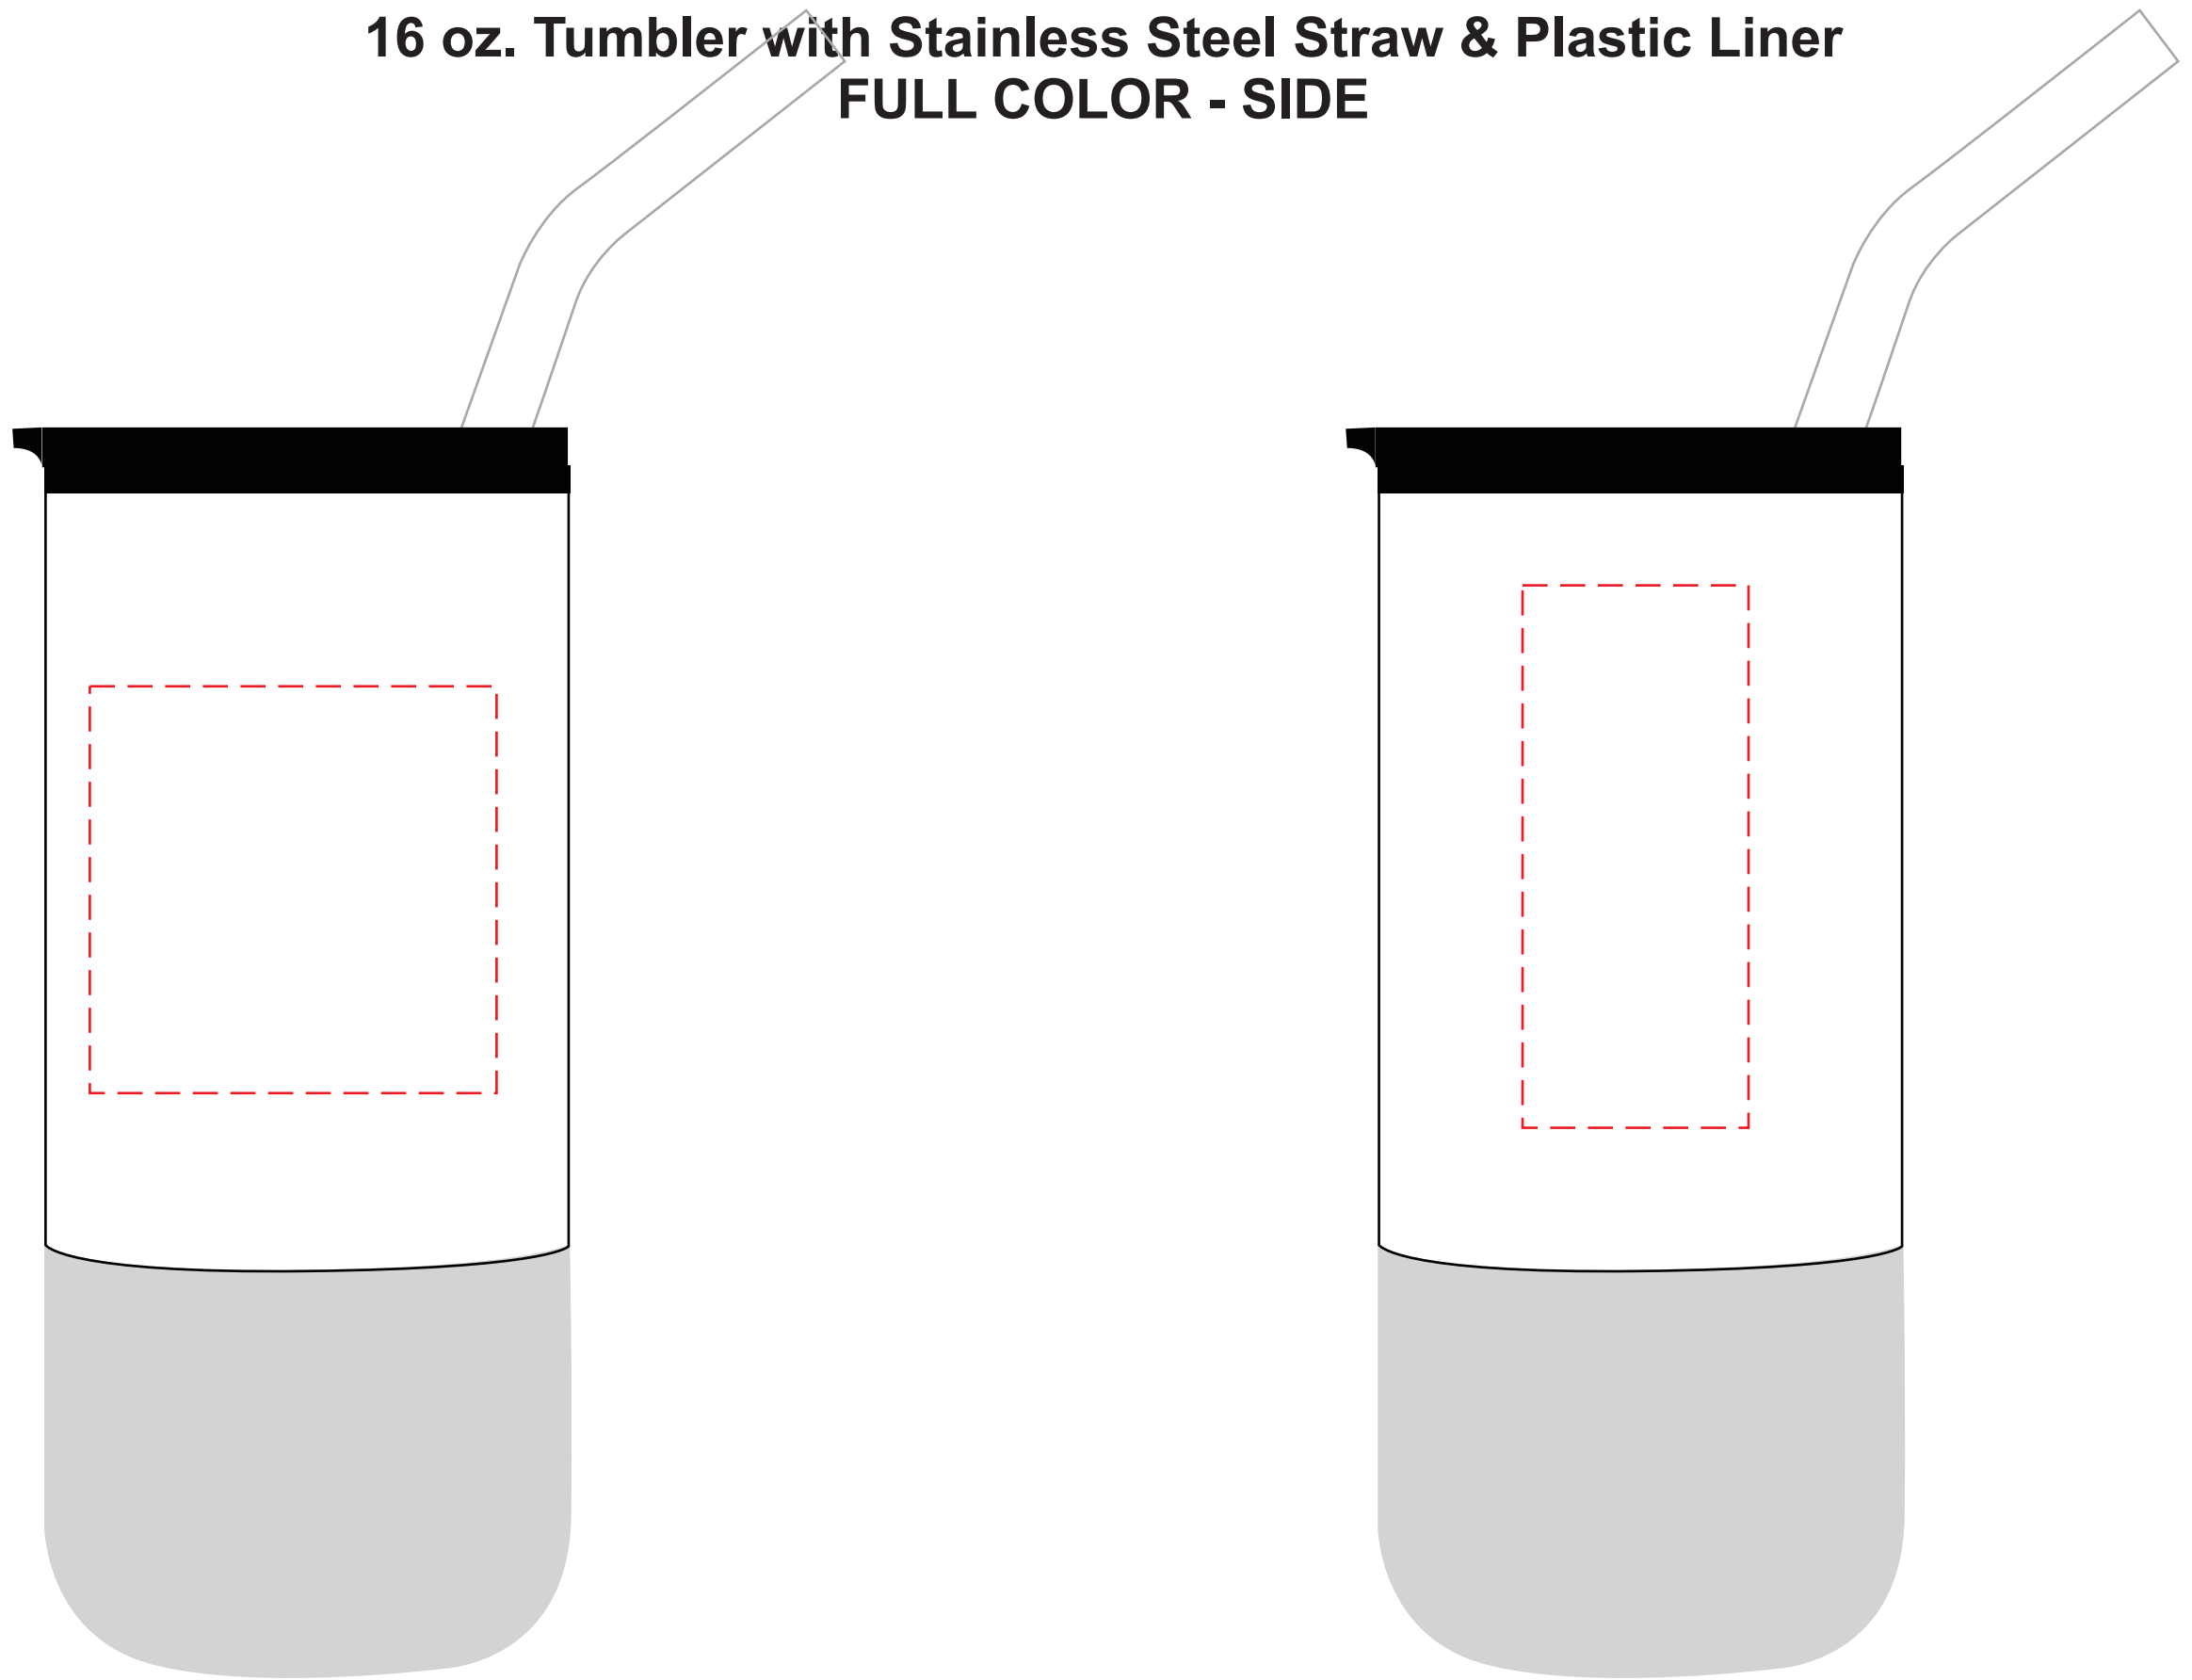

DWWP16-007

**16 oz. Tumbler with Stainless Steel Straw & Plastic Liner
DIRECT IMPRINT**

**HORIZONTAL
IMPRINT AREA: 2.25"W X 2.25"H**

**VERTICAL
IMPRINT AREA: 1.25"W X 2.75"H**

Actual Size (100%)

- Red Layout Lines Do NOT Print.

DWWP16-007

16 oz. Tumbler with Stainless Steel Straw & Plastic Liner
LASER

Actual Size (100%)

IMPRINT AREA: 1.75"W X 3.5"H

- Red Layout Lines Do NOT Print.

DWWP16-007
16 oz. Tumbler with Stainless Steel Straw & Plastic Liner
FULL COLOR - WRAP

Actual Size (100%)

IMPRINT AREA: 9.9"W X 4.29"H

- Red Layout Lines Do NOT Print.

DWWP16-007

**16 oz. Tumbler with Stainless Steel Straw & Plastic Liner
FULL COLOR - SIDE**

HORIZONTAL

IMPRINT AREA: 2.25"W X 2.25"H

VERTICAL

IMPRINT AREA: 1.25"W X 3"H

Actual Size (100%)

- Red Layout Lines Do NOT Print.

DWWP16-007 SNACK PACK LABEL

Actual Size (100%)

 - Red Layout Lines Do NOT Print.