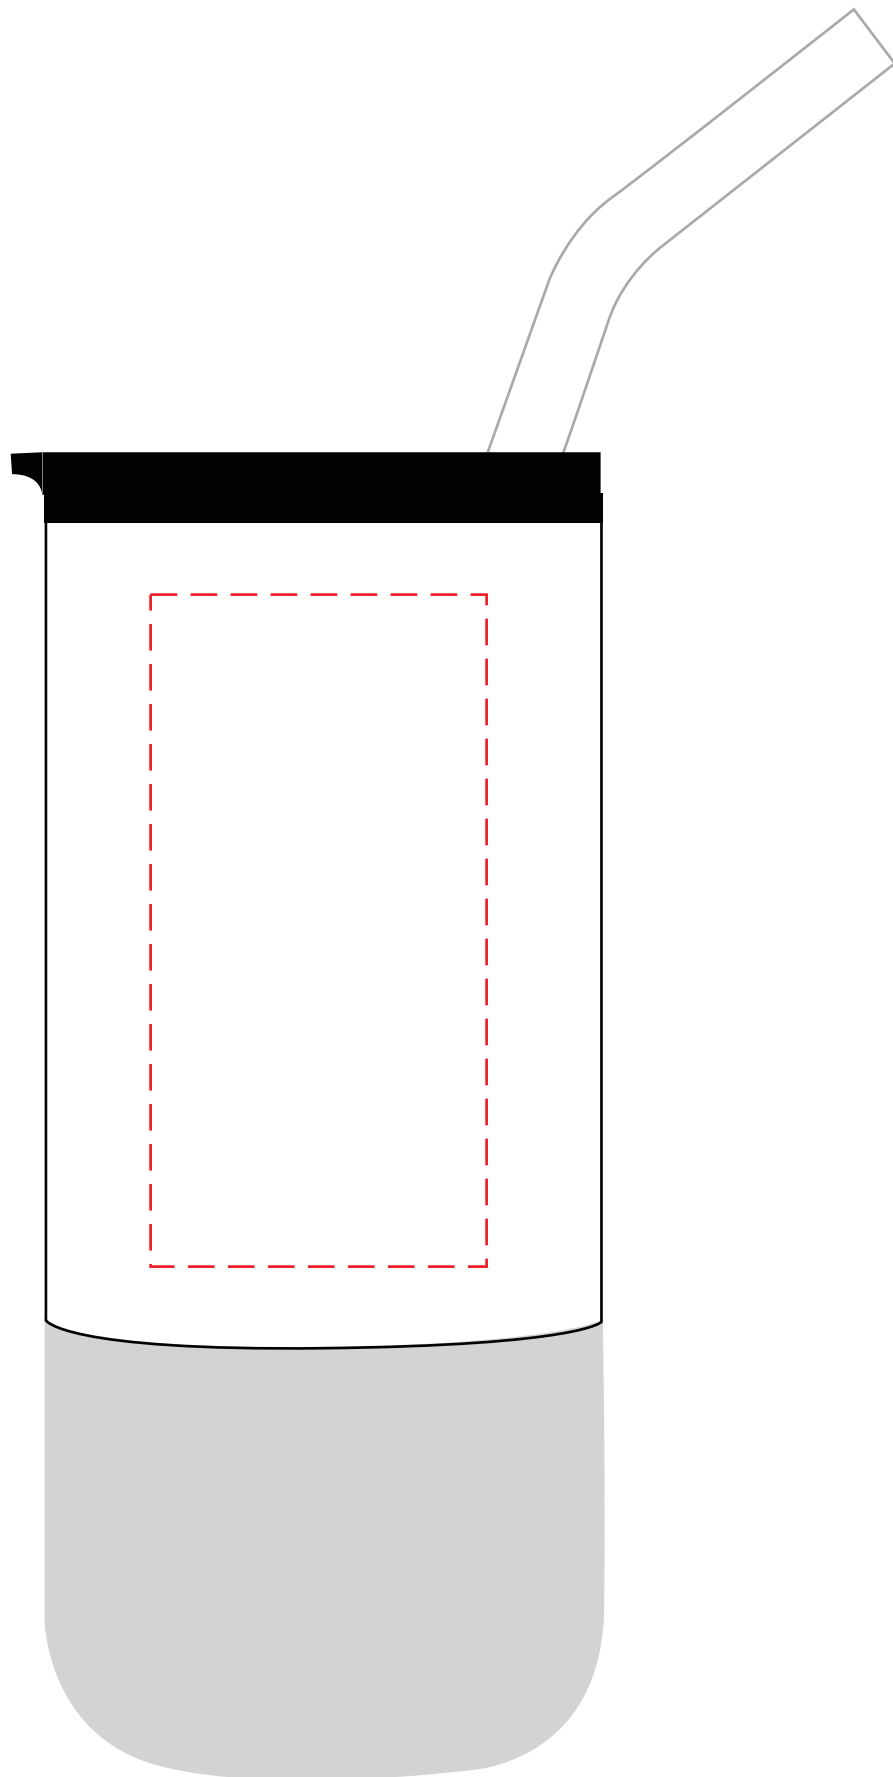

DWWP16-007

**16 oz. Tumbler with Stainless Steel Straw & Plastic Liner
DIRECT IMPRINT**

**HORIZONTAL
IMPRINT AREA: 2.25"W X 2.25"H**

**VERTICAL
IMPRINT AREA: 1.25"W X 2.75"H**

Actual Size (100%)

- Red Layout Lines Do NOT Print.

DWWP16-007

16 oz. Tumbler with Stainless Steel Straw & Plastic Liner
LASER

Actual Size (100%)

IMPRINT AREA: 1.75"W X 3.5"H

- Red Layout Lines Do NOT Print.

DWWP16-007
16 oz. Tumbler with Stainless Steel Straw & Plastic Liner
FULL COLOR - WRAP

Actual Size (100%)

IMPRINT AREA: 9.9"W X 4.29"H

- Red Layout Lines Do NOT Print.

DWWP16-007

**16 oz. Tumbler with Stainless Steel Straw & Plastic Liner
FULL COLOR - SIDE**

HORIZONTAL

IMPRINT AREA: 2.25"W X 2.25"H

VERTICAL

IMPRINT AREA: 1.25"W X 3"H

Actual Size (100%)

- Red Layout Lines Do NOT Print.

DWWP16-007 SNACK PACK LABEL

Actual Size (100%)

 - Red Layout Lines Do NOT Print.