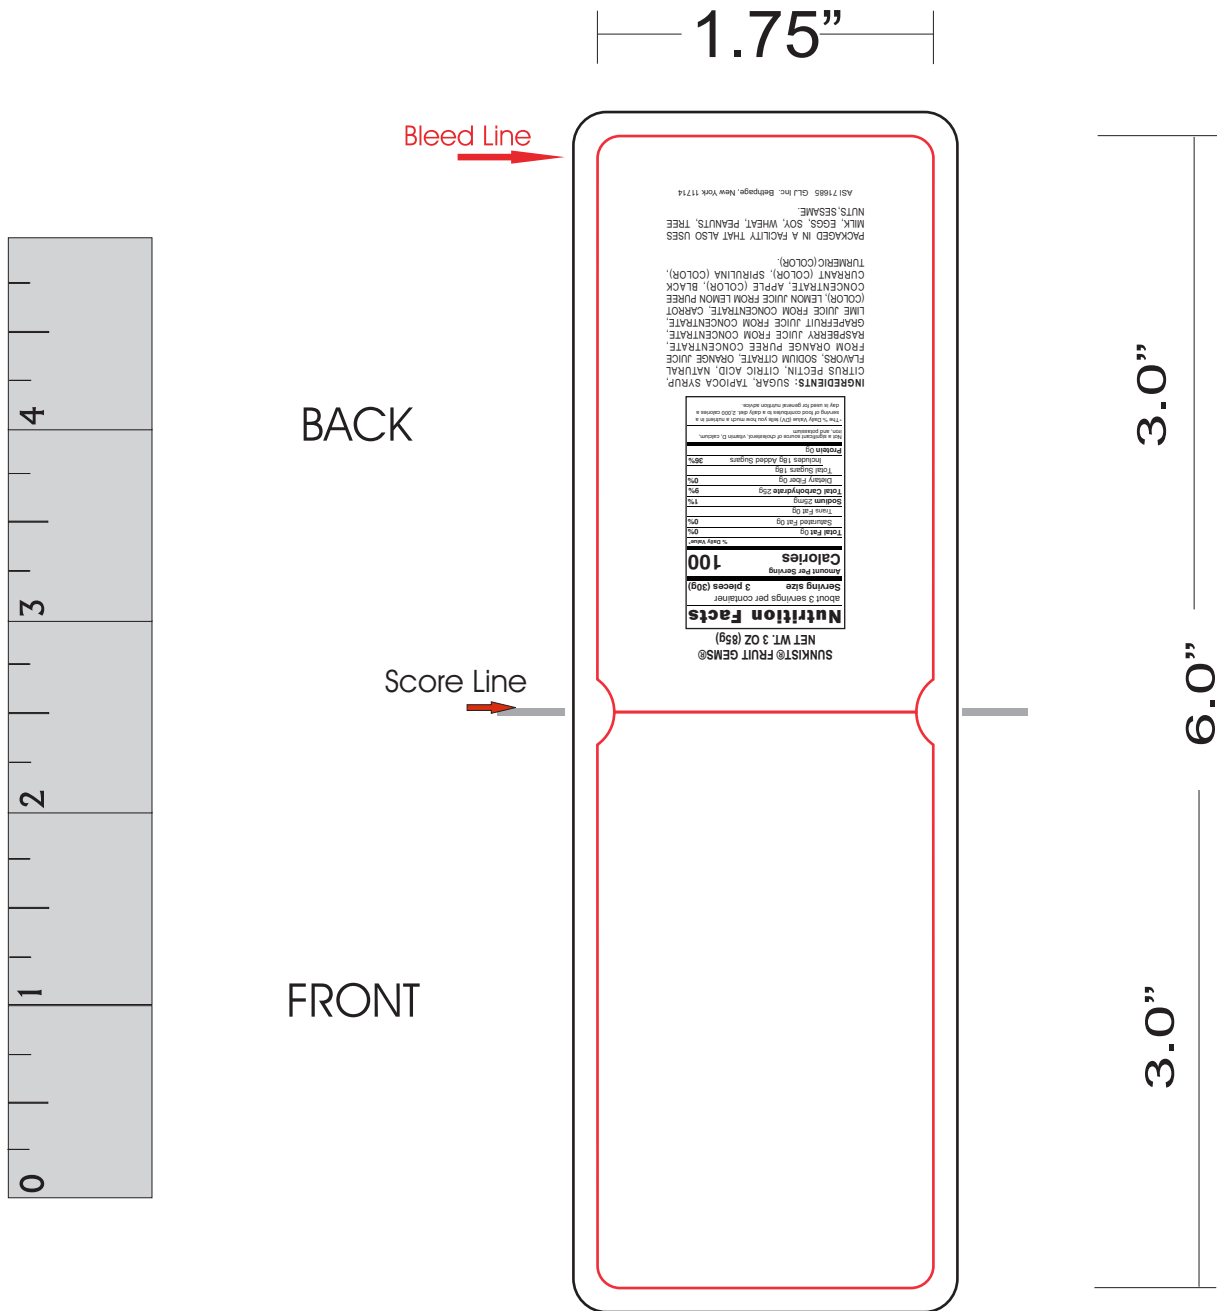

DWWP16-007

**16 oz. Tumbler with Stainless Steel Straw & Plastic Liner
DIRECT IMPRINT**

**HORIZONTAL
IMPRINT AREA: 2.25"W X 2.25"H**

**VERTICAL
IMPRINT AREA: 1.25"W X 2.75"H**

Actual Size (100%)

- Red Layout Lines Do NOT Print.

DWWP16-007

16 oz. Tumbler with Stainless Steel Straw & Plastic Liner
LASER

Actual Size (100%)

IMPRINT AREA: 1.75"W X 3.5"H

- Red Layout Lines Do NOT Print.

DWWP16-007
16 oz. Tumbler with Stainless Steel Straw & Plastic Liner
FULL COLOR - WRAP

Actual Size (100%)

IMPRINT AREA: 9.9"W X 4.29"H

- Red Layout Lines Do NOT Print.

DWWP16-007

**16 oz. Tumbler with Stainless Steel Straw & Plastic Liner
FULL COLOR - SIDE**

HORIZONTAL

IMPRINT AREA: 2.25"W X 2.25"H

VERTICAL

IMPRINT AREA: 1.25"W X 3"H

Actual Size (100%)

- Red Layout Lines Do NOT Print.

DWWP16-007 SNACK PACK LABEL

Actual Size (100%)

 - Red Layout Lines Do NOT Print.