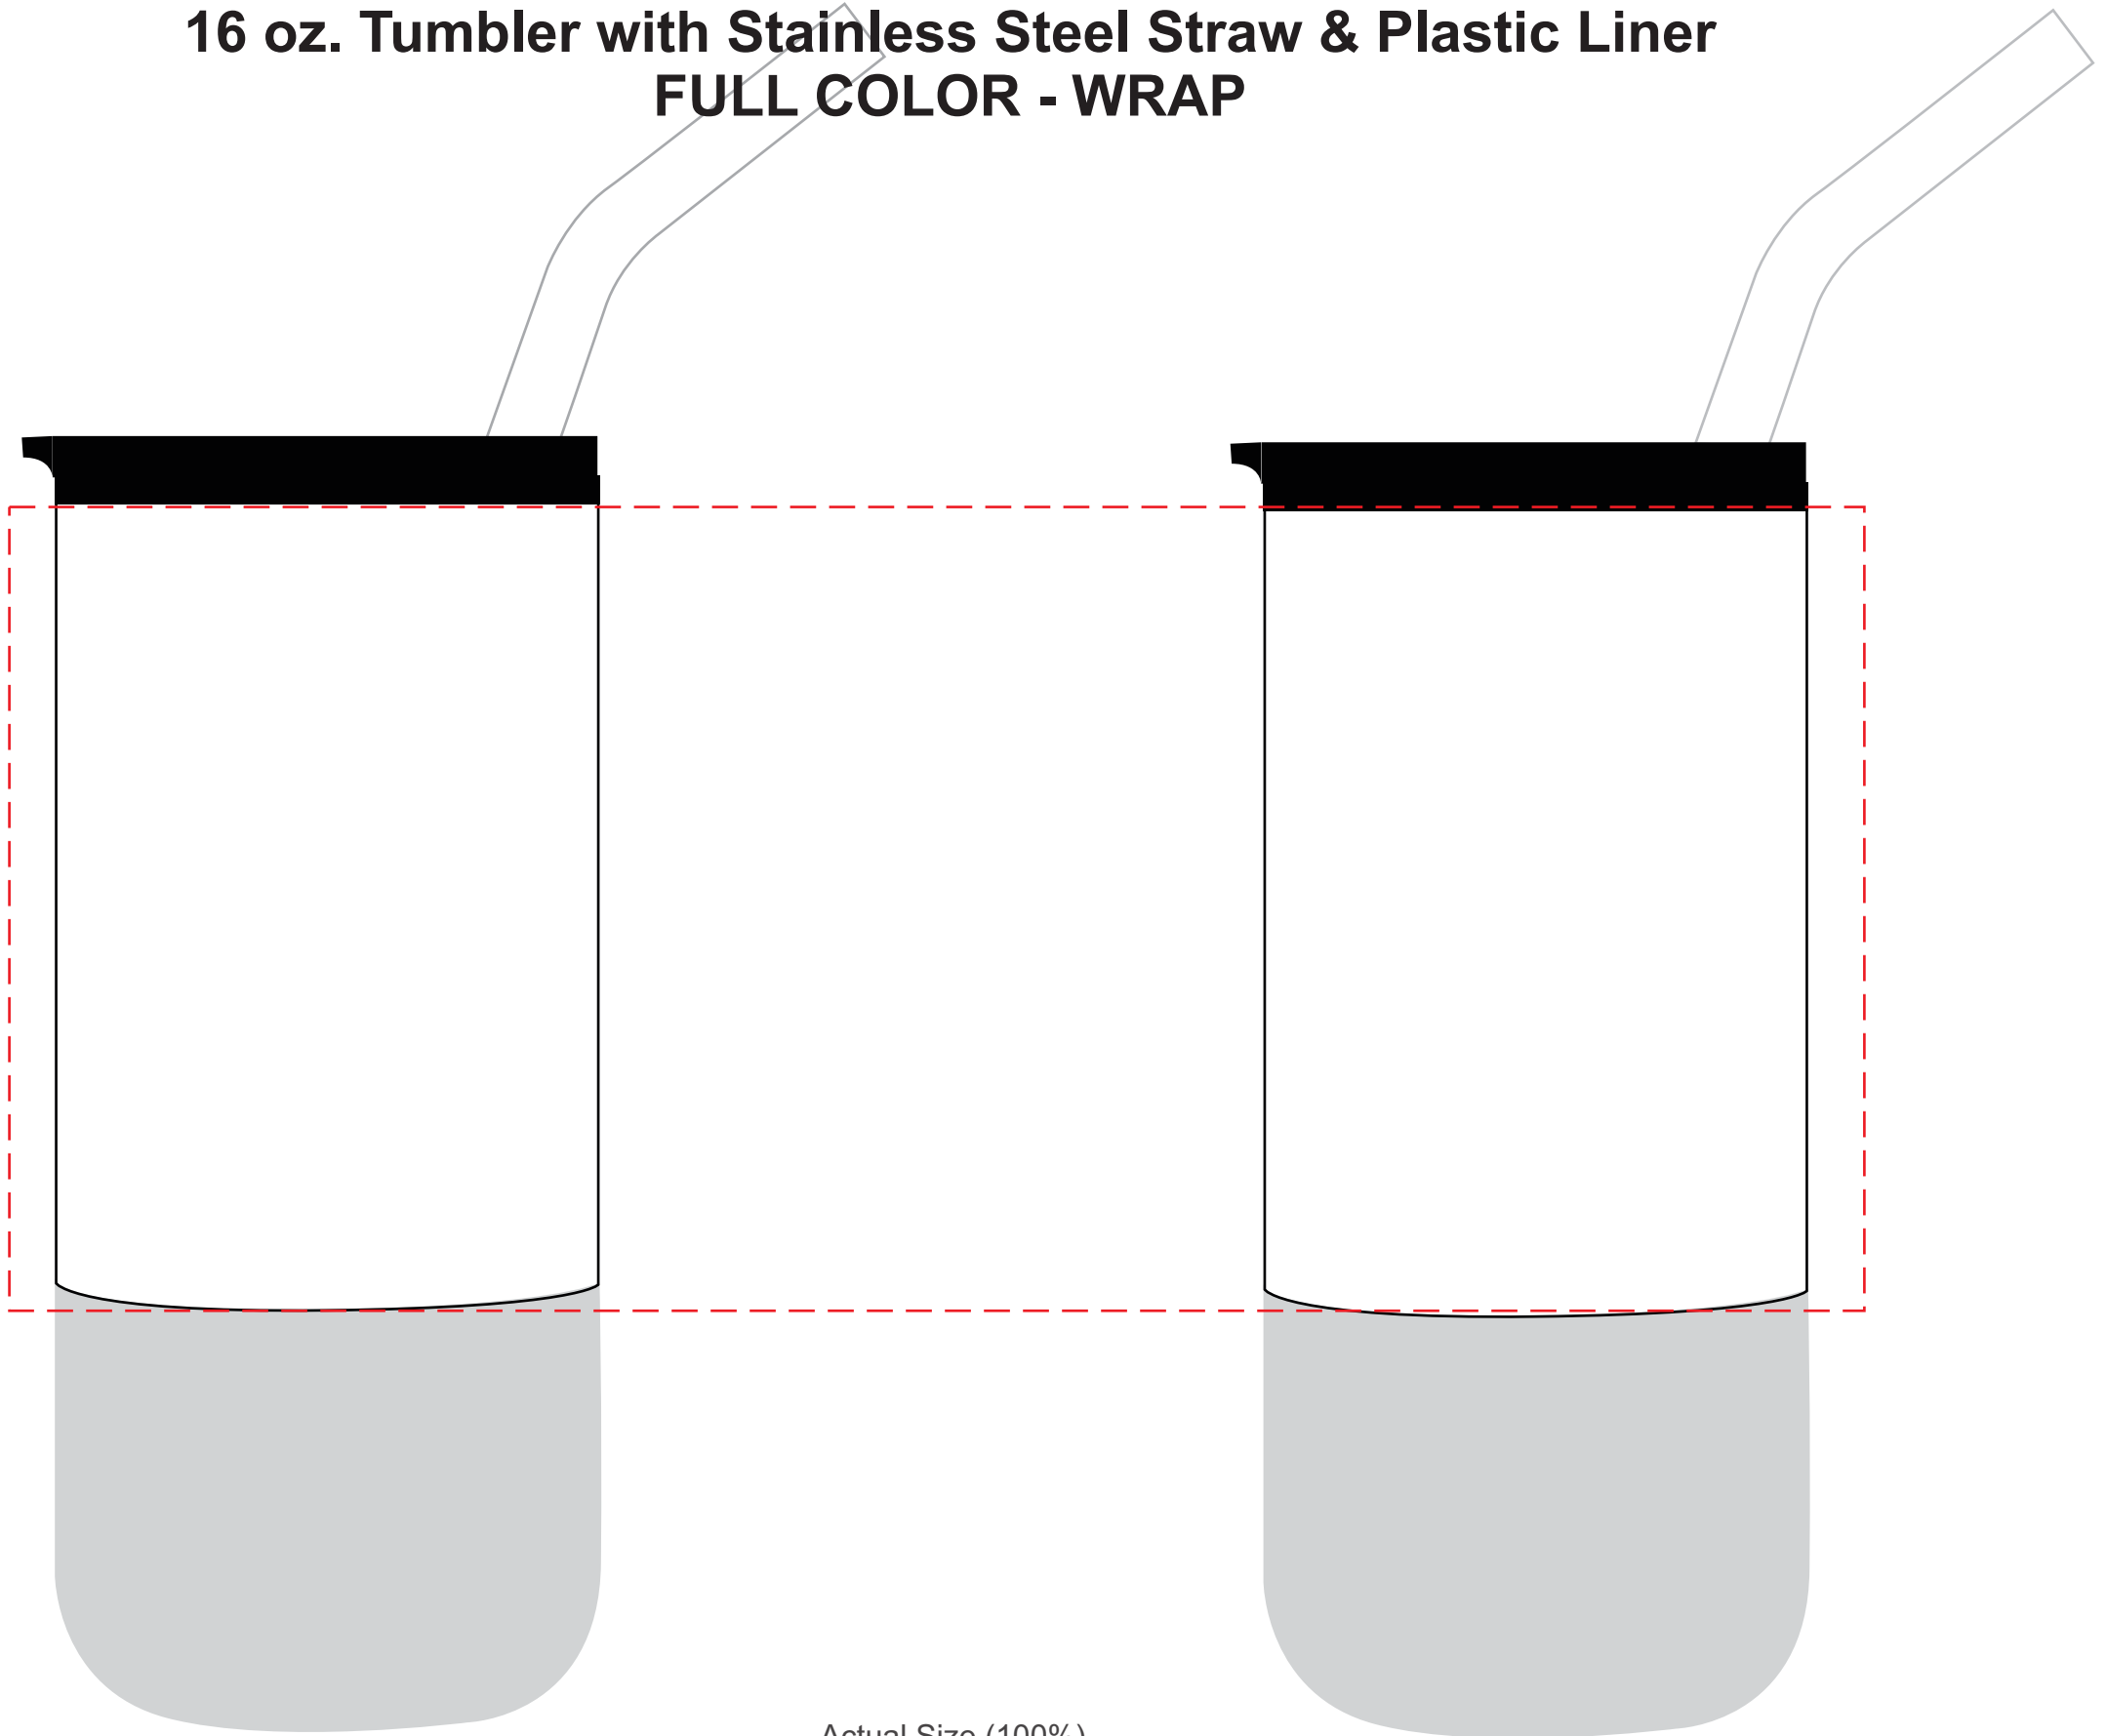

DWWP16-004

**16 oz. Tumbler with Stainless Steel Straw & Plastic Liner
DIRECT IMPRINT**

**HORIZONTAL
IMPRINT AREA: 2.25"W X 2.25"H**

**VERTICAL
IMPRINT AREA: 1.25"W X 2.75"H**

Actual Size (100%)

- Red Layout Lines Do NOT Print.

DWWP16-004

16 oz. Tumbler with Stainless Steel Straw & Plastic Liner
LASER

Actual Size (100%)

IMPRINT AREA: 1.75"W X 3.5"H

- Red Layout Lines Do NOT Print.

DWWP16-004
16 oz. Tumbler with Stainless Steel Straw & Plastic Liner
FULL COLOR - WRAP

Actual Size (100%)

IMPRINT AREA: 9.9"W X 4.29"H

- Red Layout Lines Do NOT Print.

DWWP16-004
16 oz. Tumbler with Stainless Steel Straw & Plastic Liner
FULL COLOR - SIDE

HORIZONTAL

IMPRINT AREA: 2.25"W X 2.25"H

VERTICAL

IMPRINT AREA: 1.25"W X 3"H

Actual Size (100%)

- Red Layout Lines Do NOT Print.

DWWP16-004 SNACK PACK LABEL

Actual Size (100%)

- Red Layout Lines Do NOT Print.