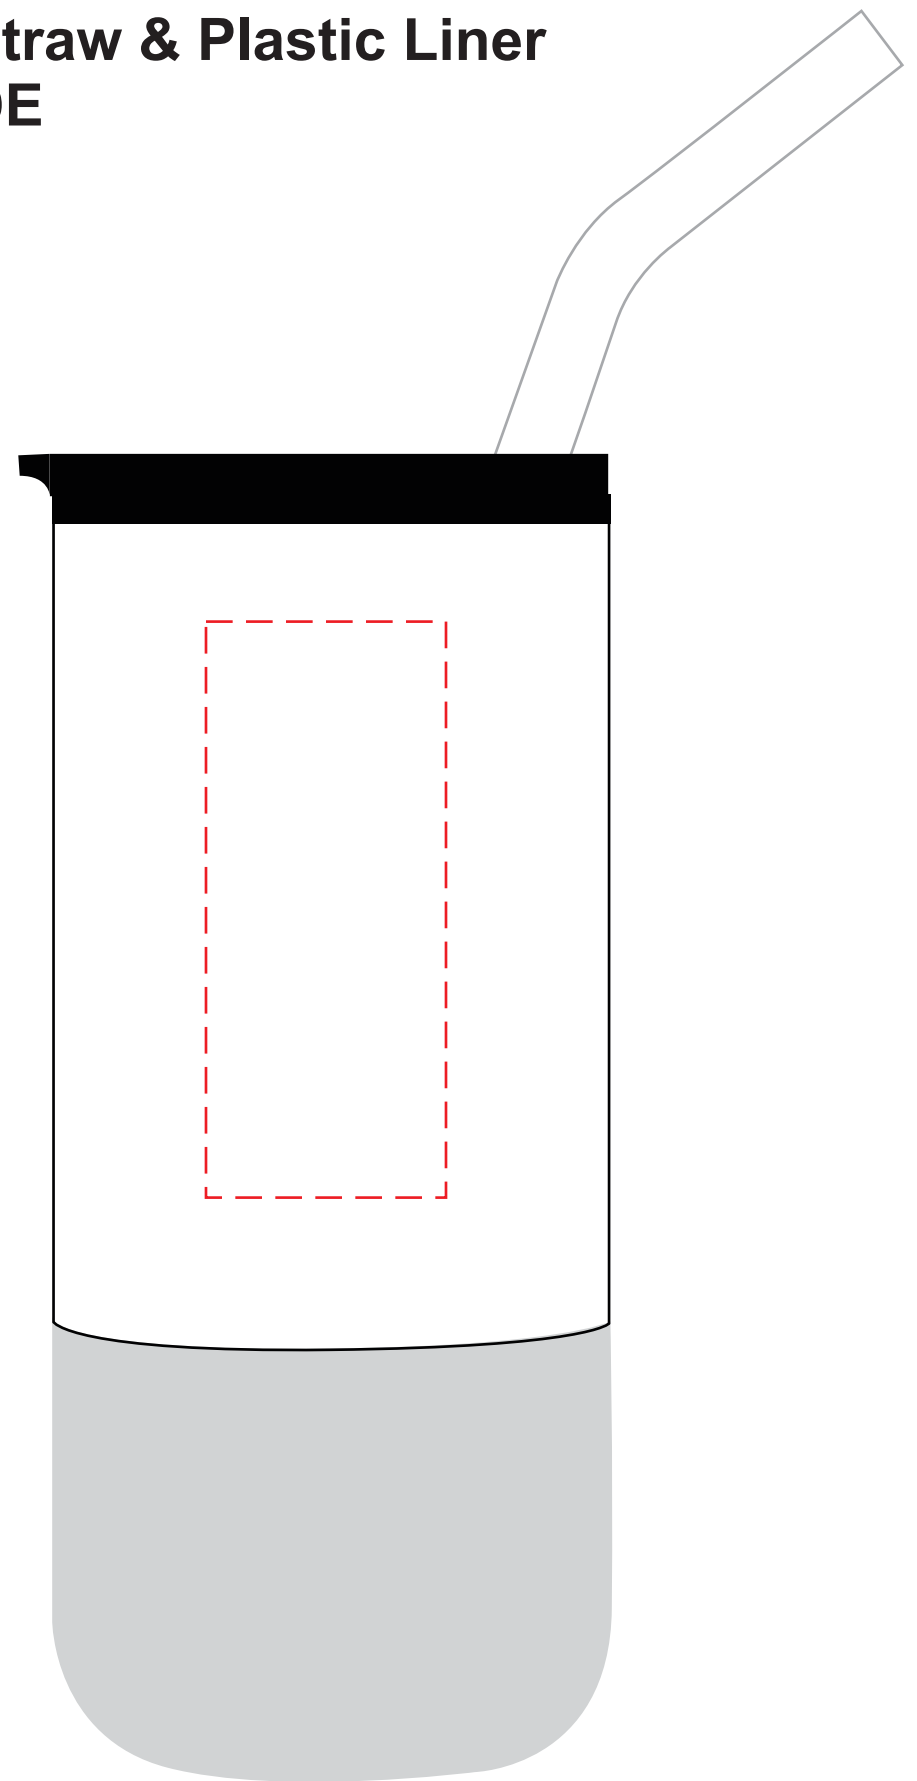

DWWP16-004

**16 oz. Tumbler with Stainless Steel Straw & Plastic Liner
DIRECT IMPRINT**

**HORIZONTAL
IMPRINT AREA: 2.25"W X 2.25"H**

**VERTICAL
IMPRINT AREA: 1.25"W X 2.75"H**

Actual Size (100%)

- Red Layout Lines Do NOT Print.

DWWP16-004

16 oz. Tumbler with Stainless Steel Straw & Plastic Liner
LASER

Actual Size (100%)

IMPRINT AREA: 1.75"W X 3.5"H

- Red Layout Lines Do NOT Print.

DWWP16-004
16 oz. Tumbler with Stainless Steel Straw & Plastic Liner
FULL COLOR - WRAP

Actual Size (100%)

IMPRINT AREA: 9.9"W X 4.29"H

- Red Layout Lines Do NOT Print.

DWWP16-004
16 oz. Tumbler with Stainless Steel Straw & Plastic Liner
FULL COLOR - SIDE

HORIZONTAL

IMPRINT AREA: 2.25"W X 2.25"H

VERTICAL

IMPRINT AREA: 1.25"W X 3"H

Actual Size (100%)

- Red Layout Lines Do NOT Print.

DWWP16-004 SNACK PACK LABEL

Actual Size (100%)

- Red Layout Lines Do NOT Print.