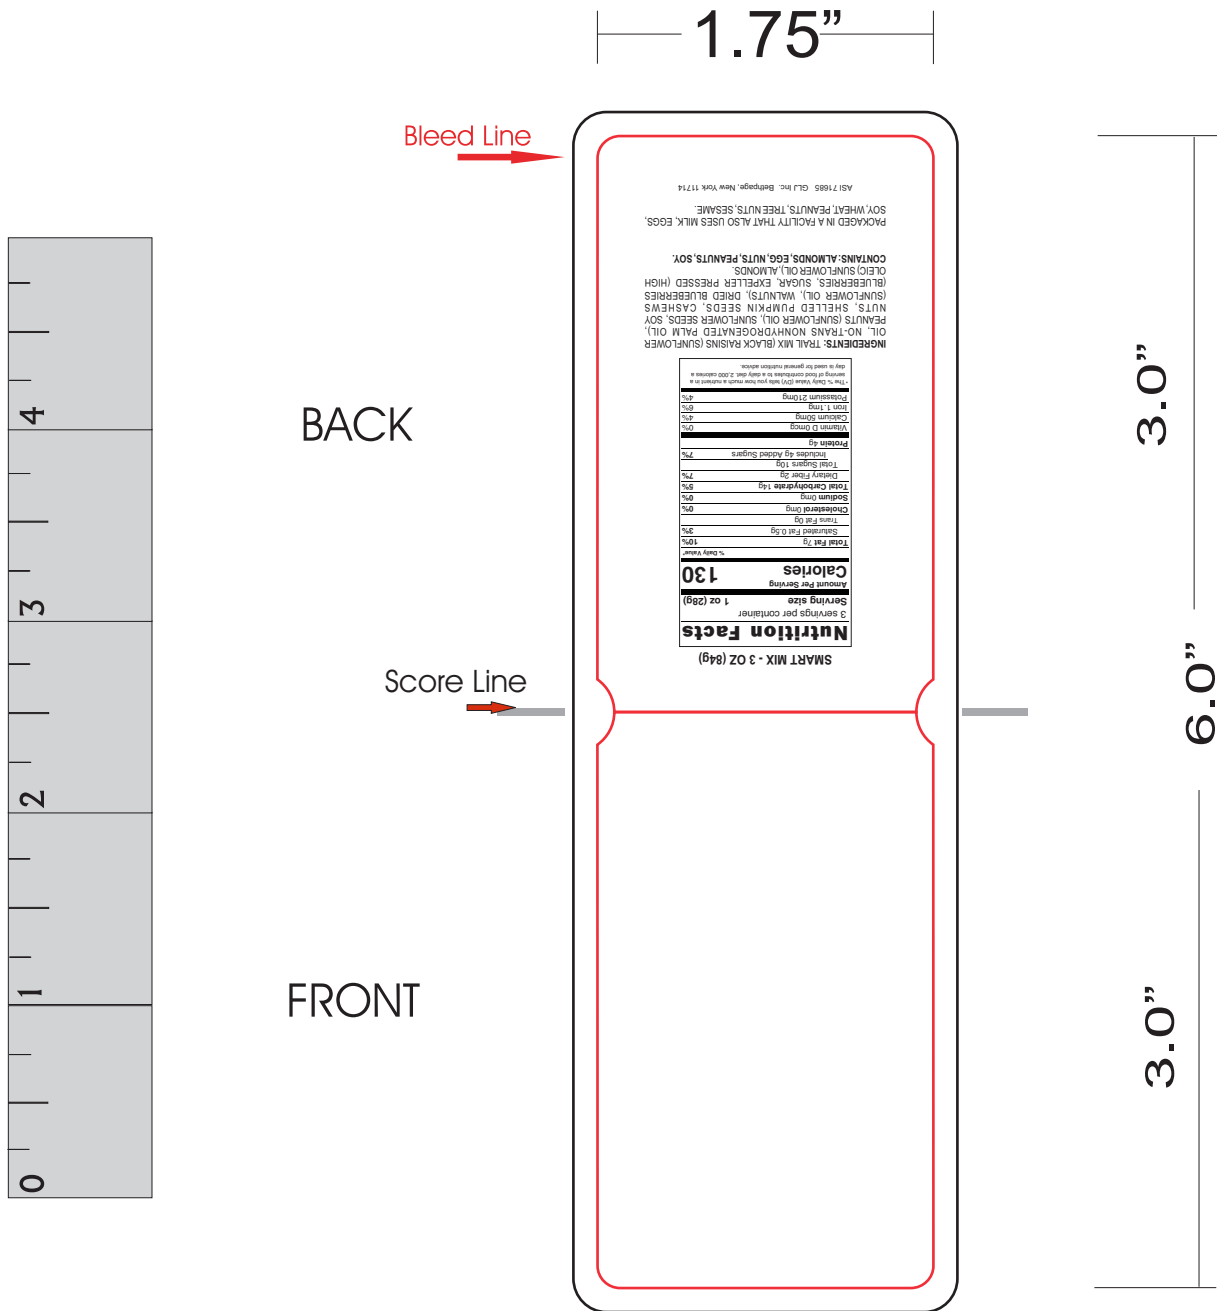

DWWP16-004

**16 oz. Tumbler with Stainless Steel Straw & Plastic Liner
DIRECT IMPRINT**

**HORIZONTAL
IMPRINT AREA: 2.25"W X 2.25"H**

**VERTICAL
IMPRINT AREA: 1.25"W X 2.75"H**

Actual Size (100%)

- Red Layout Lines Do NOT Print.

DWWP16-004

16 oz. Tumbler with Stainless Steel Straw & Plastic Liner
LASER

Actual Size (100%)

IMPRINT AREA: 1.75"W X 3.5"H

- Red Layout Lines Do NOT Print.

DWWP16-004
16 oz. Tumbler with Stainless Steel Straw & Plastic Liner
FULL COLOR - WRAP

Actual Size (100%)

IMPRINT AREA: 9.9"W X 4.29"H

- Red Layout Lines Do NOT Print.

DWWP16-004
16 oz. Tumbler with Stainless Steel Straw & Plastic Liner
FULL COLOR - SIDE

HORIZONTAL

IMPRINT AREA: 2.25"W X 2.25"H

VERTICAL

IMPRINT AREA: 1.25"W X 3"H

Actual Size (100%)

- Red Layout Lines Do NOT Print.

DWWP16-004 SNACK PACK LABEL

Actual Size (100%)

- Red Layout Lines Do NOT Print.