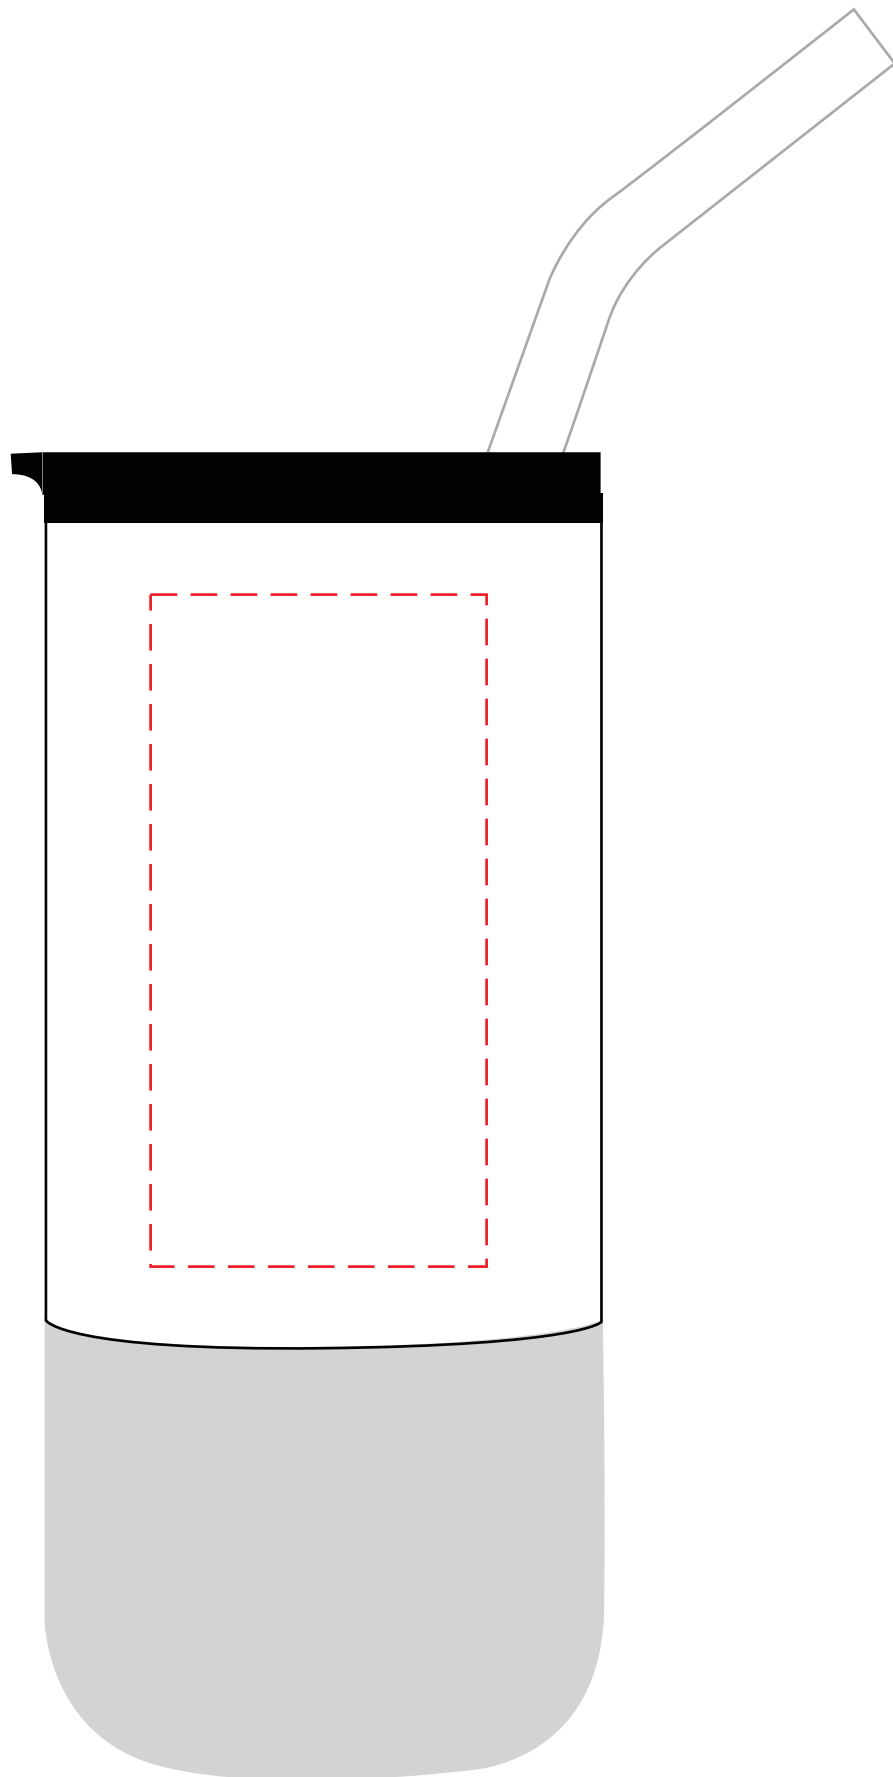

DWWP16-004

**16 oz. Tumbler with Stainless Steel Straw & Plastic Liner
DIRECT IMPRINT**

**HORIZONTAL
IMPRINT AREA: 2.25"W X 2.25"H**

**VERTICAL
IMPRINT AREA: 1.25"W X 2.75"H**

Actual Size (100%)

- Red Layout Lines Do NOT Print.

DWWP16-004

16 oz. Tumbler with Stainless Steel Straw & Plastic Liner
LASER

Actual Size (100%)

IMPRINT AREA: 1.75"W X 3.5"H

- Red Layout Lines Do NOT Print.

DWWP16-004
16 oz. Tumbler with Stainless Steel Straw & Plastic Liner
FULL COLOR - WRAP

Actual Size (100%)

IMPRINT AREA: 9.9"W X 4.29"H

- Red Layout Lines Do NOT Print.

DWWP16-004
16 oz. Tumbler with Stainless Steel Straw & Plastic Liner
FULL COLOR - SIDE

HORIZONTAL

IMPRINT AREA: 2.25"W X 2.25"H

VERTICAL

IMPRINT AREA: 1.25"W X 3"H

Actual Size (100%)

- Red Layout Lines Do NOT Print.

DWWP16-004 SNACK PACK LABEL

Actual Size (100%)

- Red Layout Lines Do NOT Print.