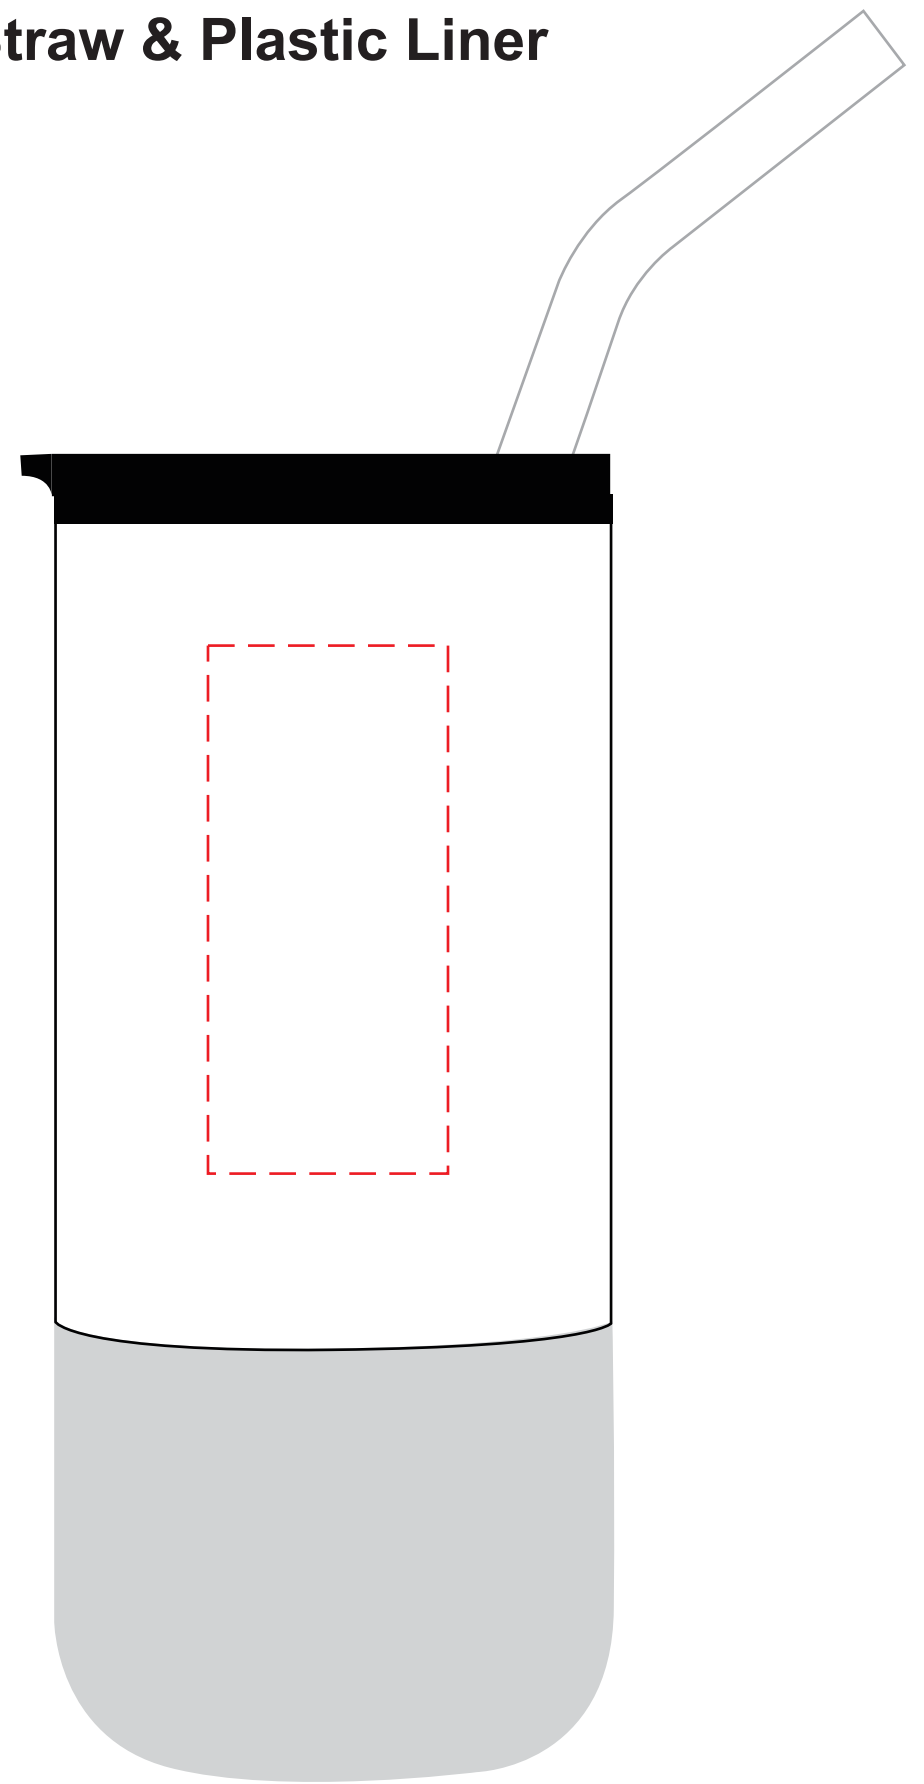

DWWP16-004

**16 oz. Tumbler with Stainless Steel Straw & Plastic Liner
DIRECT IMPRINT**

**HORIZONTAL
IMPRINT AREA: 2.25"W X 2.25"H**

**VERTICAL
IMPRINT AREA: 1.25"W X 2.75"H**

Actual Size (100%)

- Red Layout Lines Do NOT Print.

DWWP16-004

16 oz. Tumbler with Stainless Steel Straw & Plastic Liner
LASER

Actual Size (100%)

IMPRINT AREA: 1.75"W X 3.5"H

- Red Layout Lines Do NOT Print.

DWWP16-004
16 oz. Tumbler with Stainless Steel Straw & Plastic Liner
FULL COLOR - WRAP

Actual Size (100%)

IMPRINT AREA: 9.9"W X 4.29"H

- Red Layout Lines Do NOT Print.

DWWP16-004
16 oz. Tumbler with Stainless Steel Straw & Plastic Liner
FULL COLOR - SIDE

HORIZONTAL

IMPRINT AREA: 2.25"W X 2.25"H

VERTICAL

IMPRINT AREA: 1.25"W X 3"H

Actual Size (100%)

- Red Layout Lines Do NOT Print.

DWWP16-004 SNACK PACK LABEL

Actual Size (100%)

- Red Layout Lines Do NOT Print.