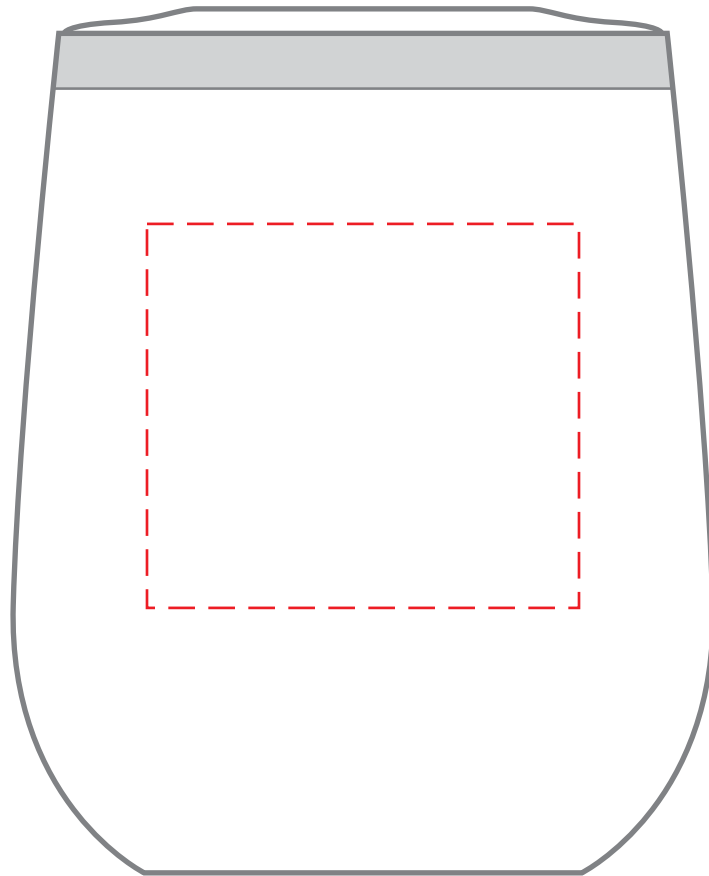

DWWN12
12 oz. Stemless Wine Tumbler
LASER

Actual Size (100%)

IMPRINT AREA: 2.25"W X 2"H

 - Red Layout Lines Do NOT Print.