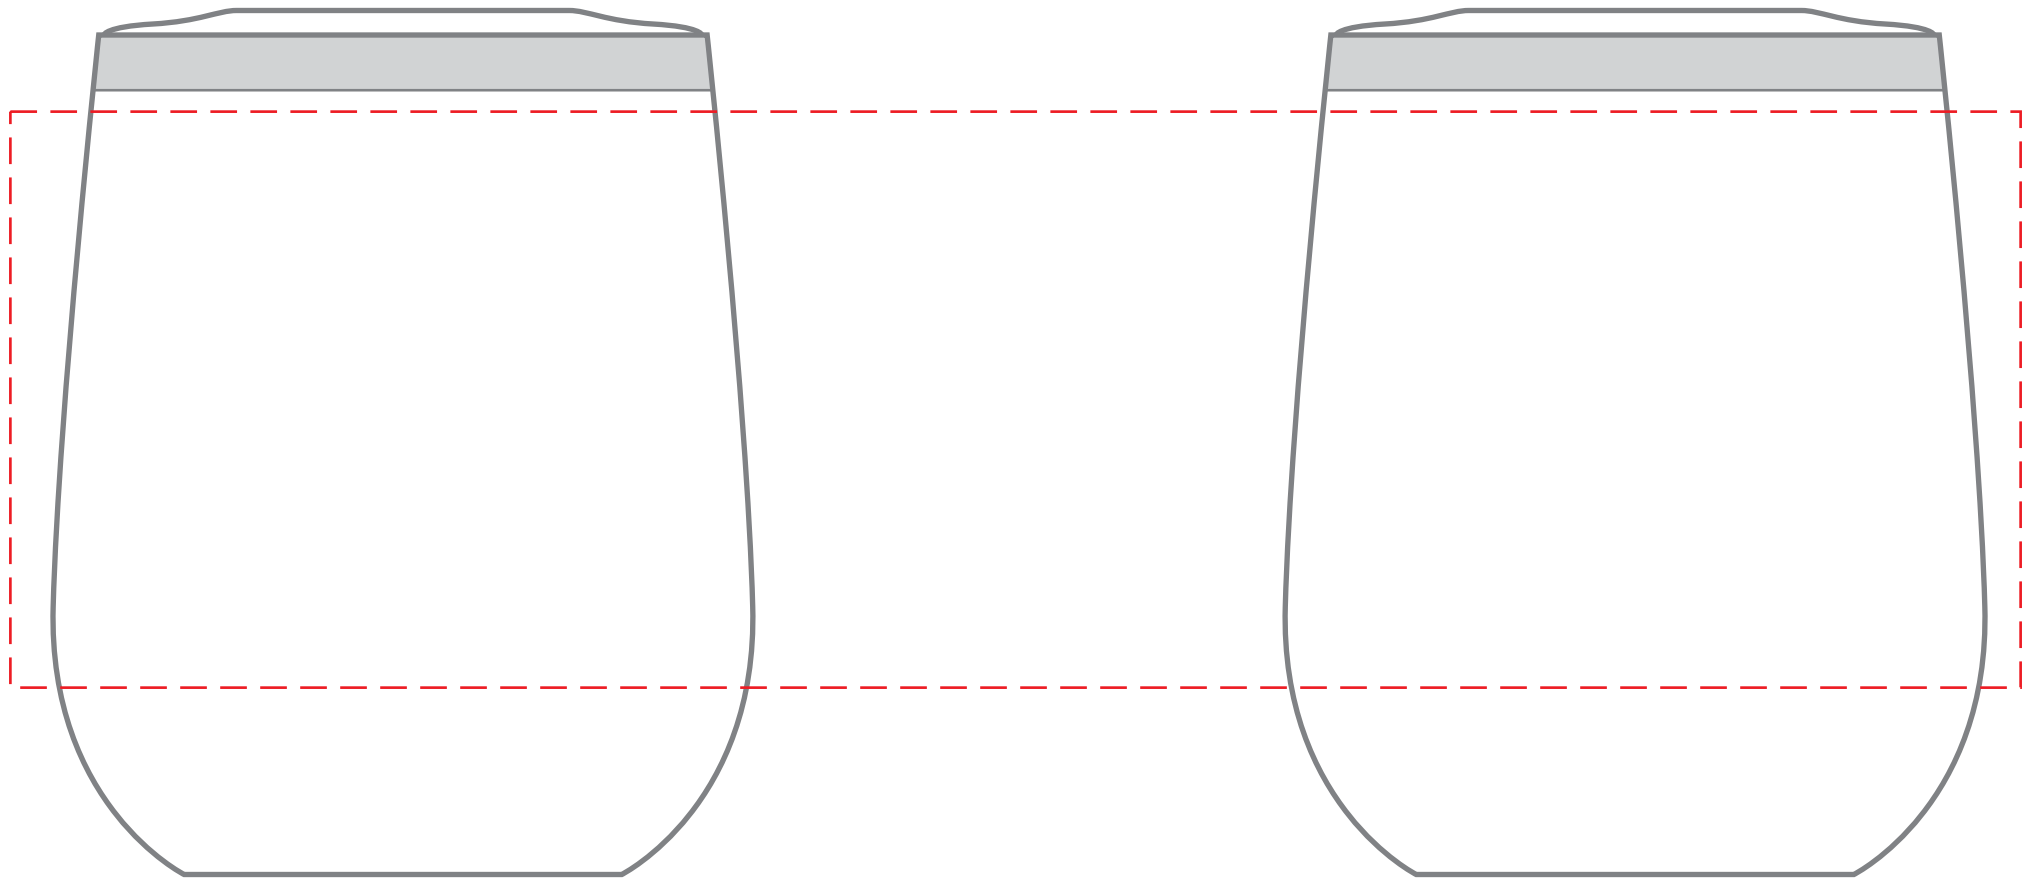

DWWN12
12 oz. Stemless Wine Tumbler
FULL COLOR - WRAP

Actual Size (100%)

IMPRINT AREA: 10.47"W X 3"H

- Red Layout Lines Do NOT Print.