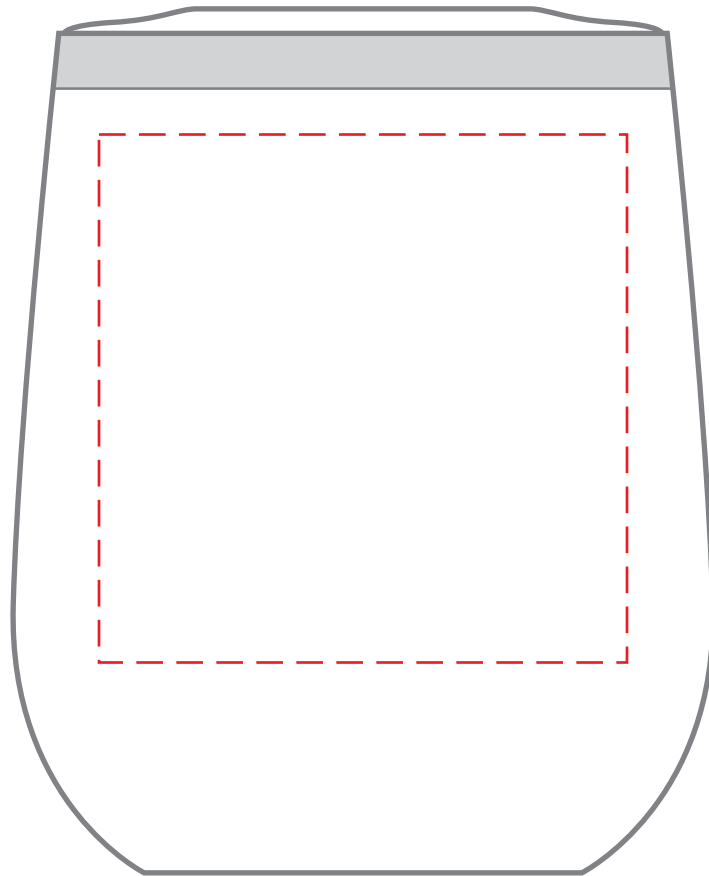

DWWN12
12 oz. Stemless Wine Tumbler
FULL COLOR - SIDE

Actual Size (100%)

IMPRINT AREA: 2.75"W X 2.75"H

- Red Layout Lines Do NOT Print.