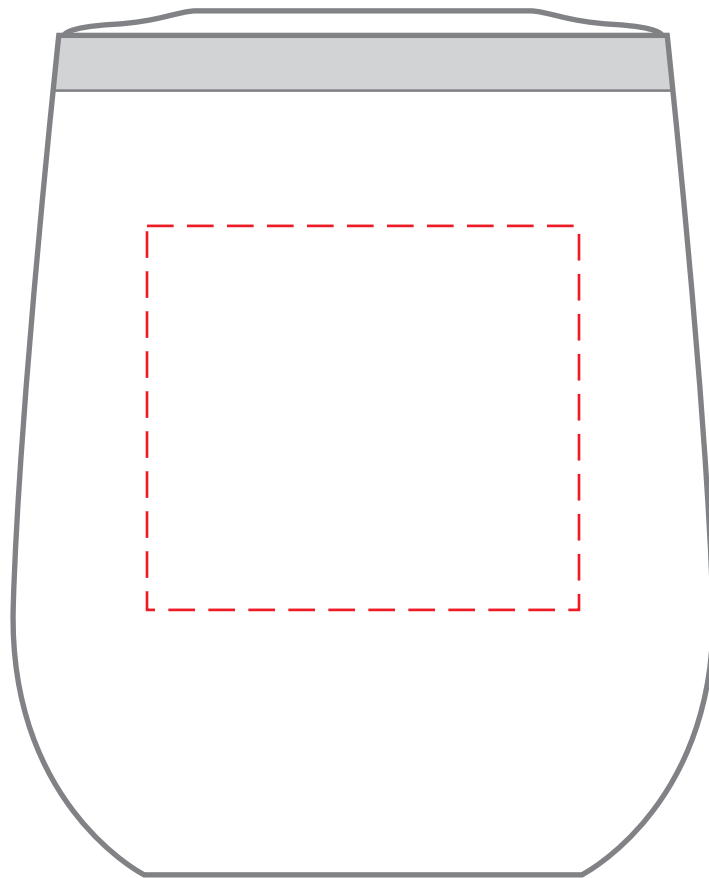

DWWN12
12 oz. Stemless Wine Tumbler
DIRECT IMPRINT

Actual Size (100%)

IMPRINT AREA: 2.25"W X 2"H

 - Red Layout Lines Do NOT Print.