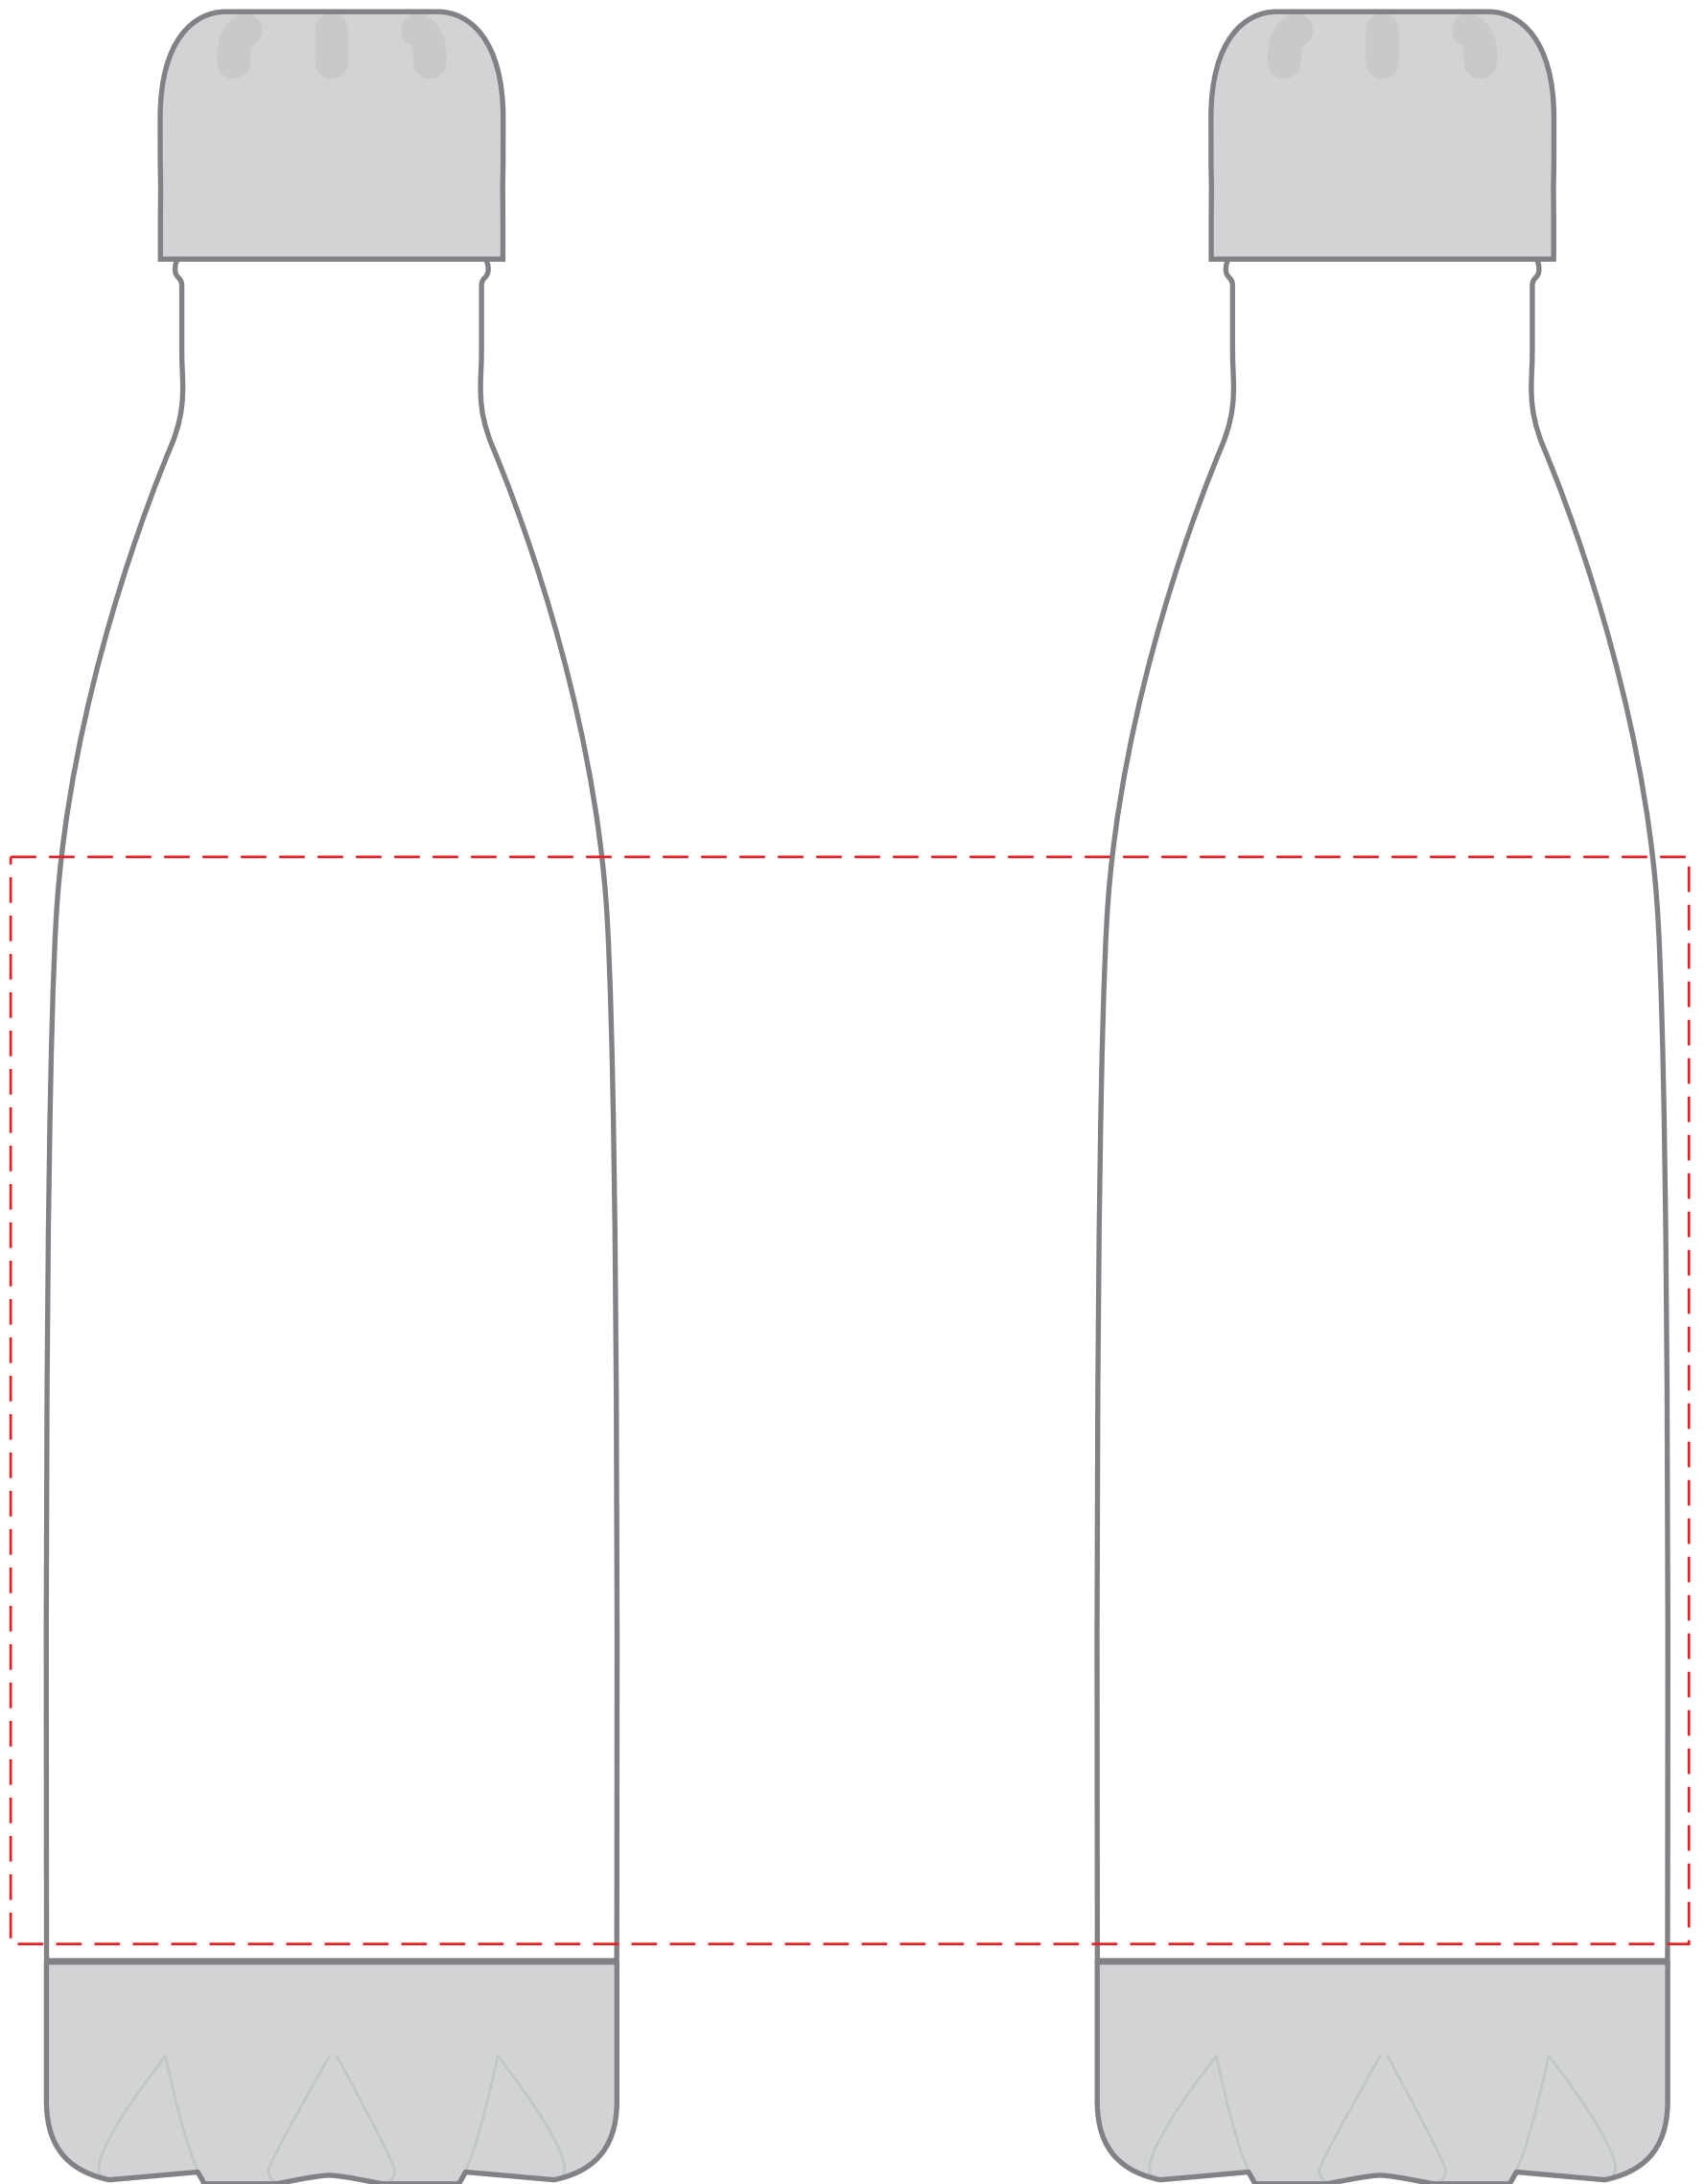

DWVW26
26 oz. Water Bottle
FULL COLOR - WRAP

Actual Size (100%)

IMPRINT AREA: 9.115"W X 5.905"H

- Red Layout Lines Do NOT Print.