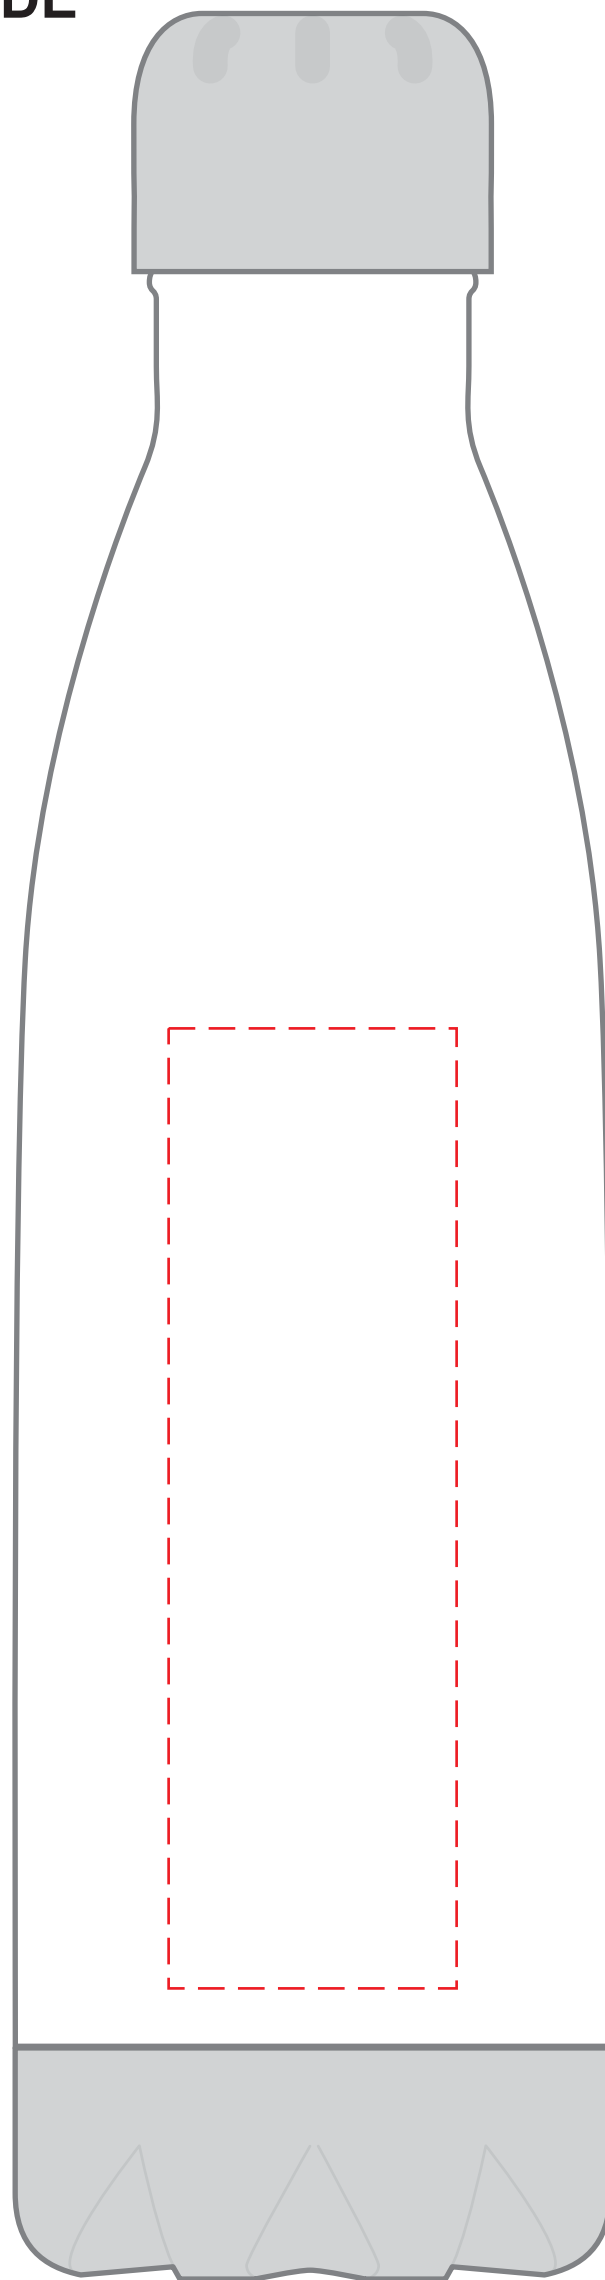

DWVW26
26 oz. Water Bottle
FULL COLOR - SIDE

HORIZONTAL
IMPRINT AREA: 3"W X 3"H

HORIZONTAL
IMPRINT AREA: 1.5"W X 5"H

Actual Size (100%)

- Red Layout Lines Do NOT Print.