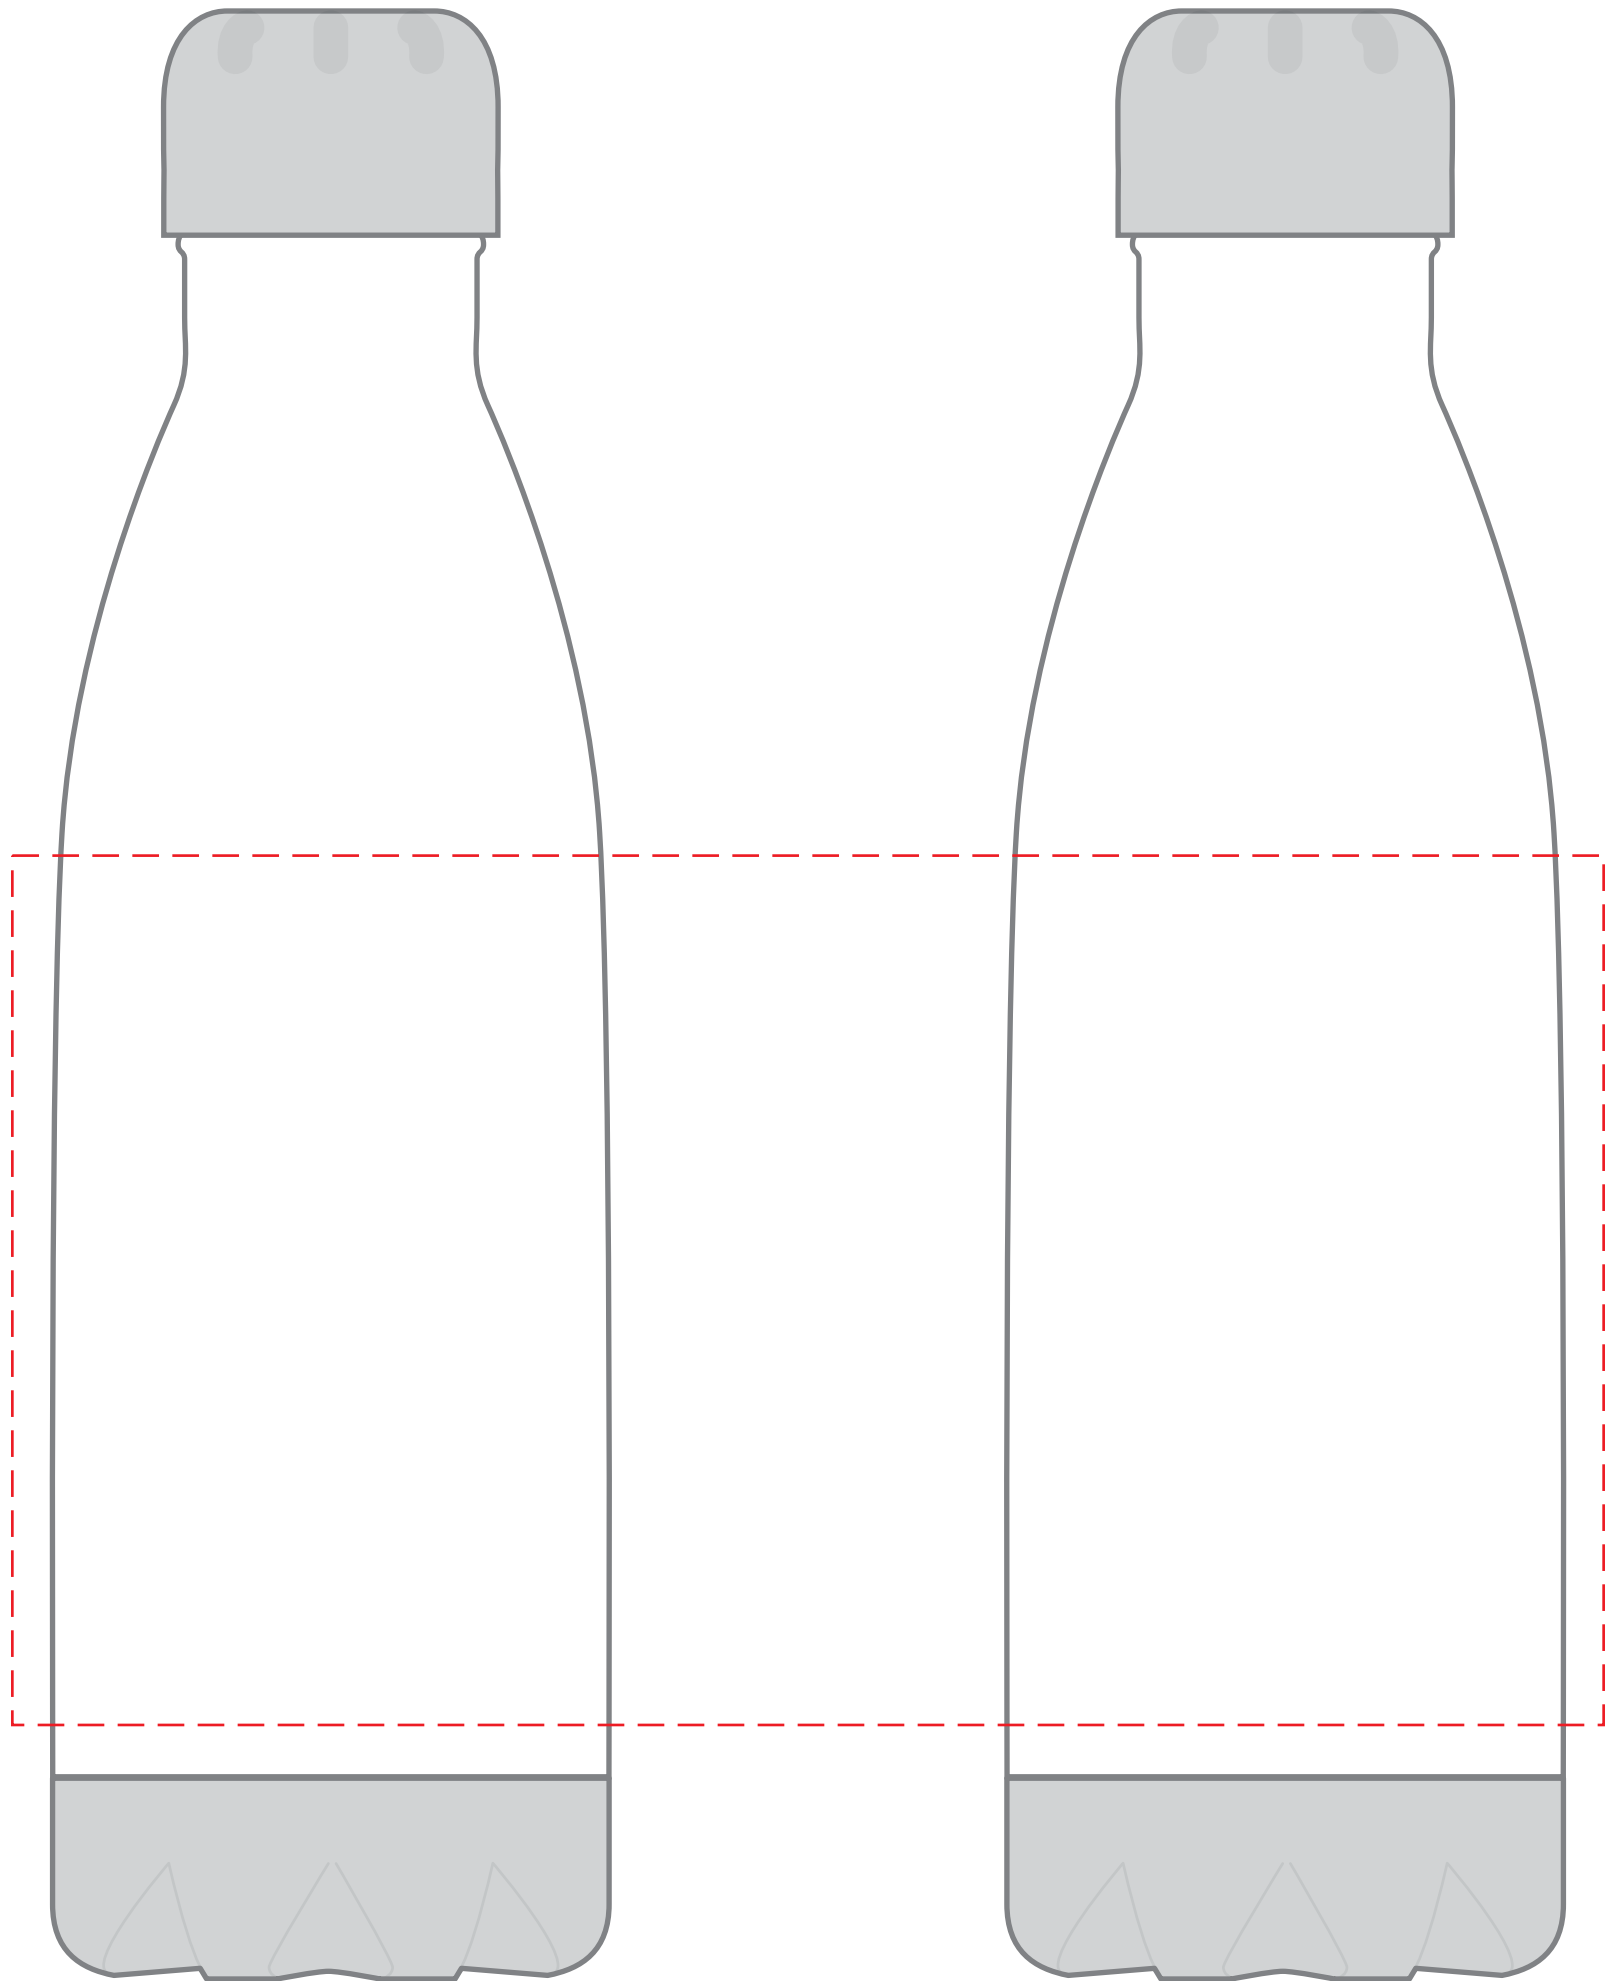

DWVW17
17 oz. Water Bottle
FULL COLOR - WRAP

Actual Size (100%)

IMPRINT AREA: 8.288"W X 4.528"H

- Red Layout Lines Do NOT Print.