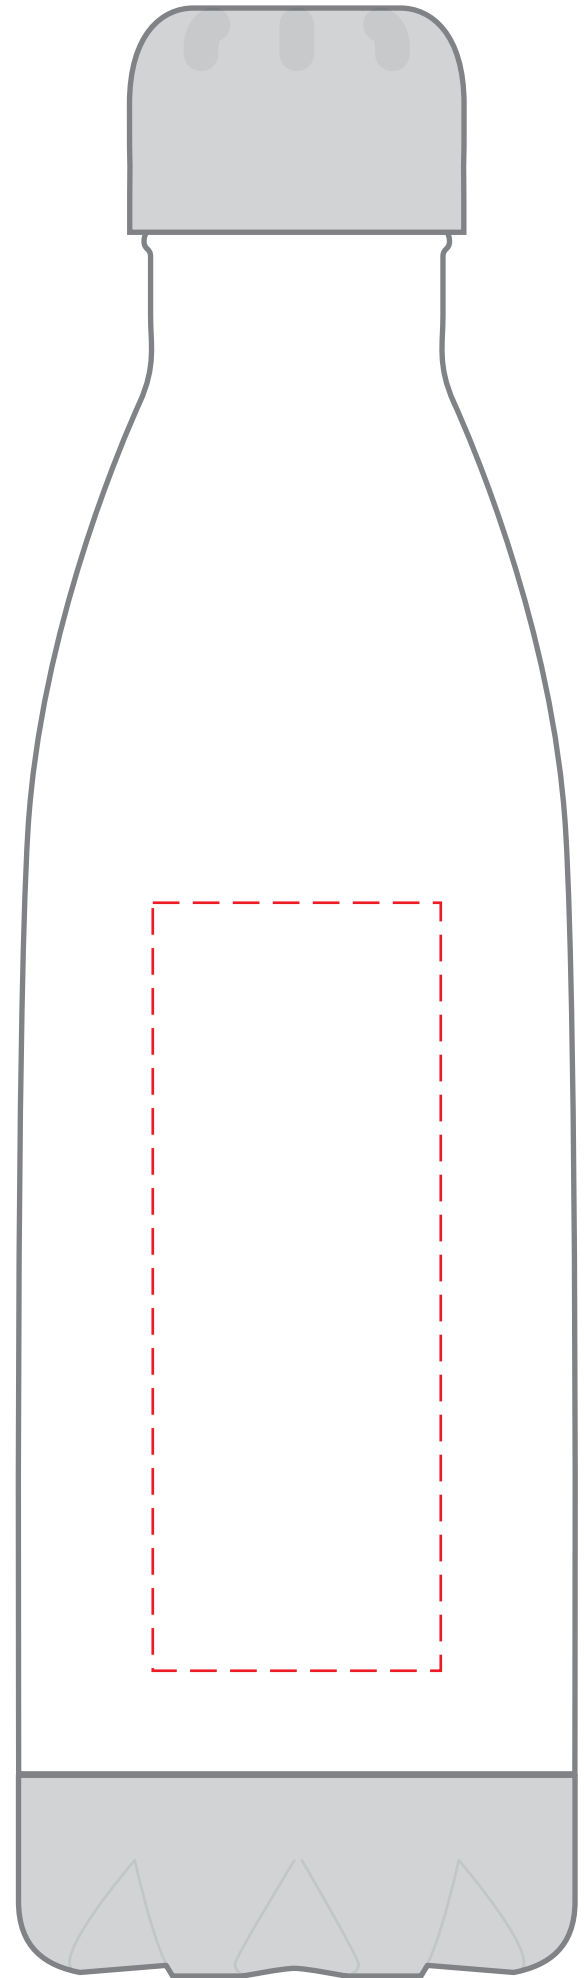

DWVW17

17 oz. Water Bottle
FULL COLOR - SIDE

HORIZONTAL
IMPRINT AREA: 2.75"W X 2.75"H

VERTICAL
IMPRINT AREA: 1.5"W X 4"H

Actual Size (100%)

- Red Layout Lines Do NOT Print.