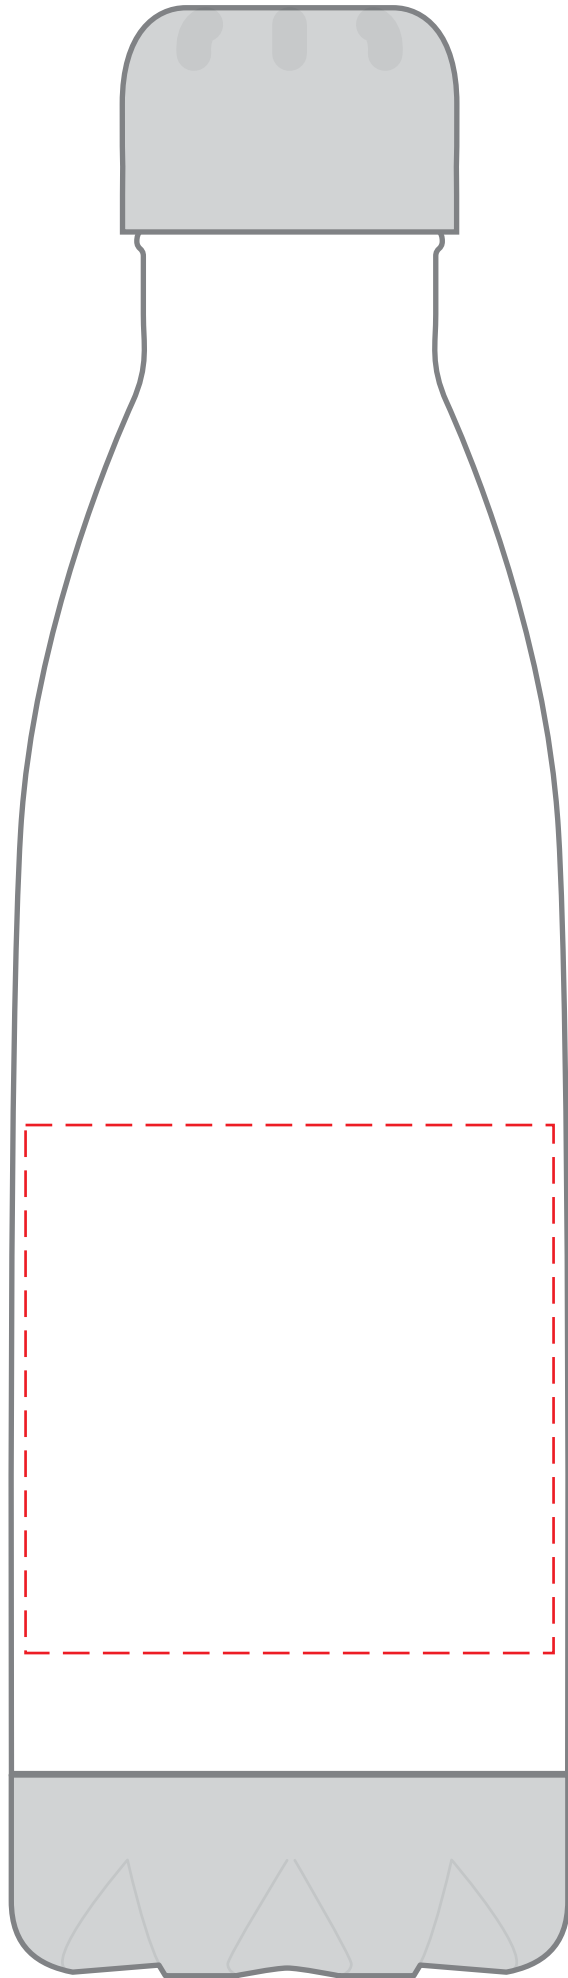

DWVW17

17 oz. Water Bottle
FULL COLOR - SIDE

HORIZONTAL
IMPRINT AREA: 2.75"W X 2.75"H

VERTICAL
IMPRINT AREA: 1.5"W X 4"H

Actual Size (100%)

- Red Layout Lines Do NOT Print.