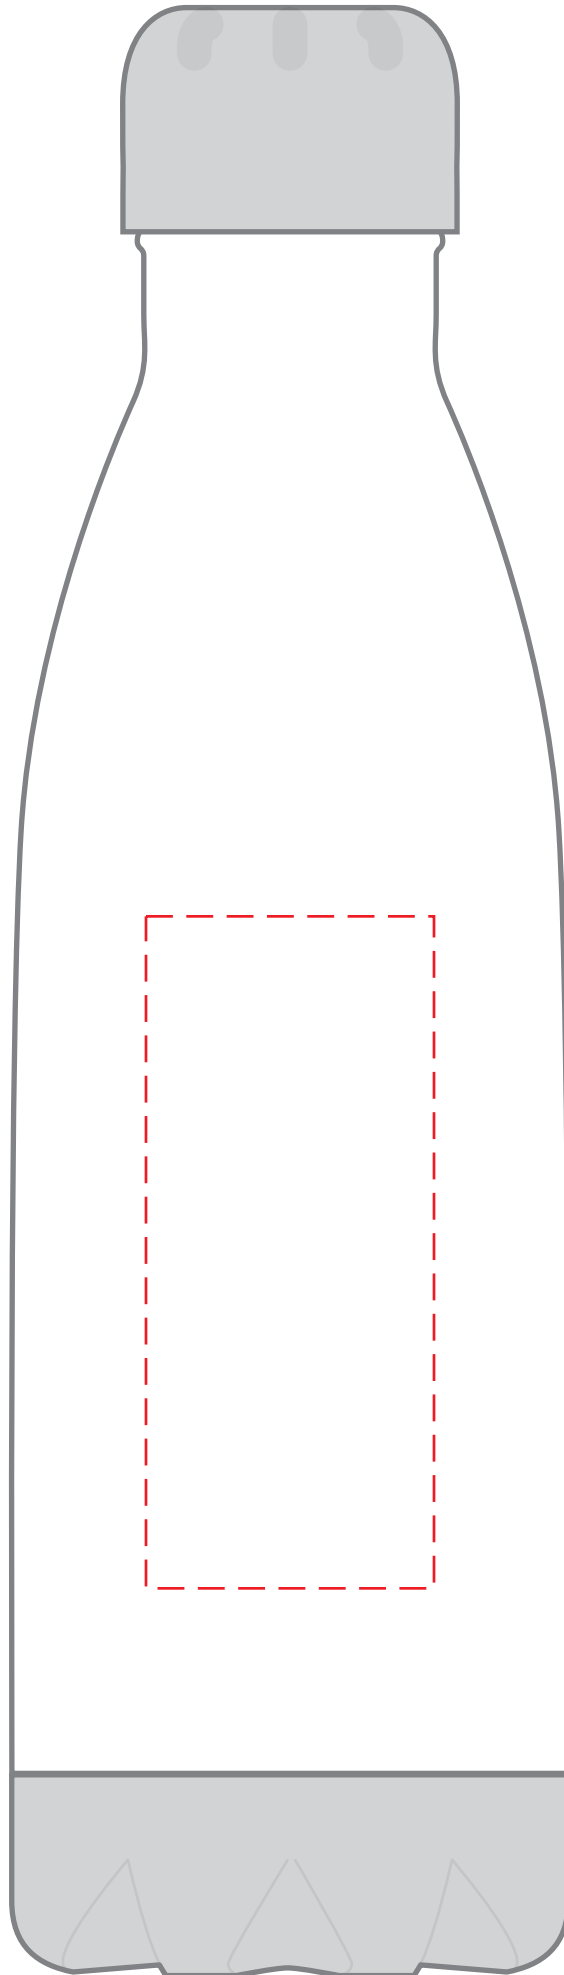

DWVW17
17 oz. Water Bottle
DIRECT IMPRINT

Actual Size (100%)

IMPRINT AREA: 1.5"W X 3.5"H

 - Red Layout Lines Do NOT Print.