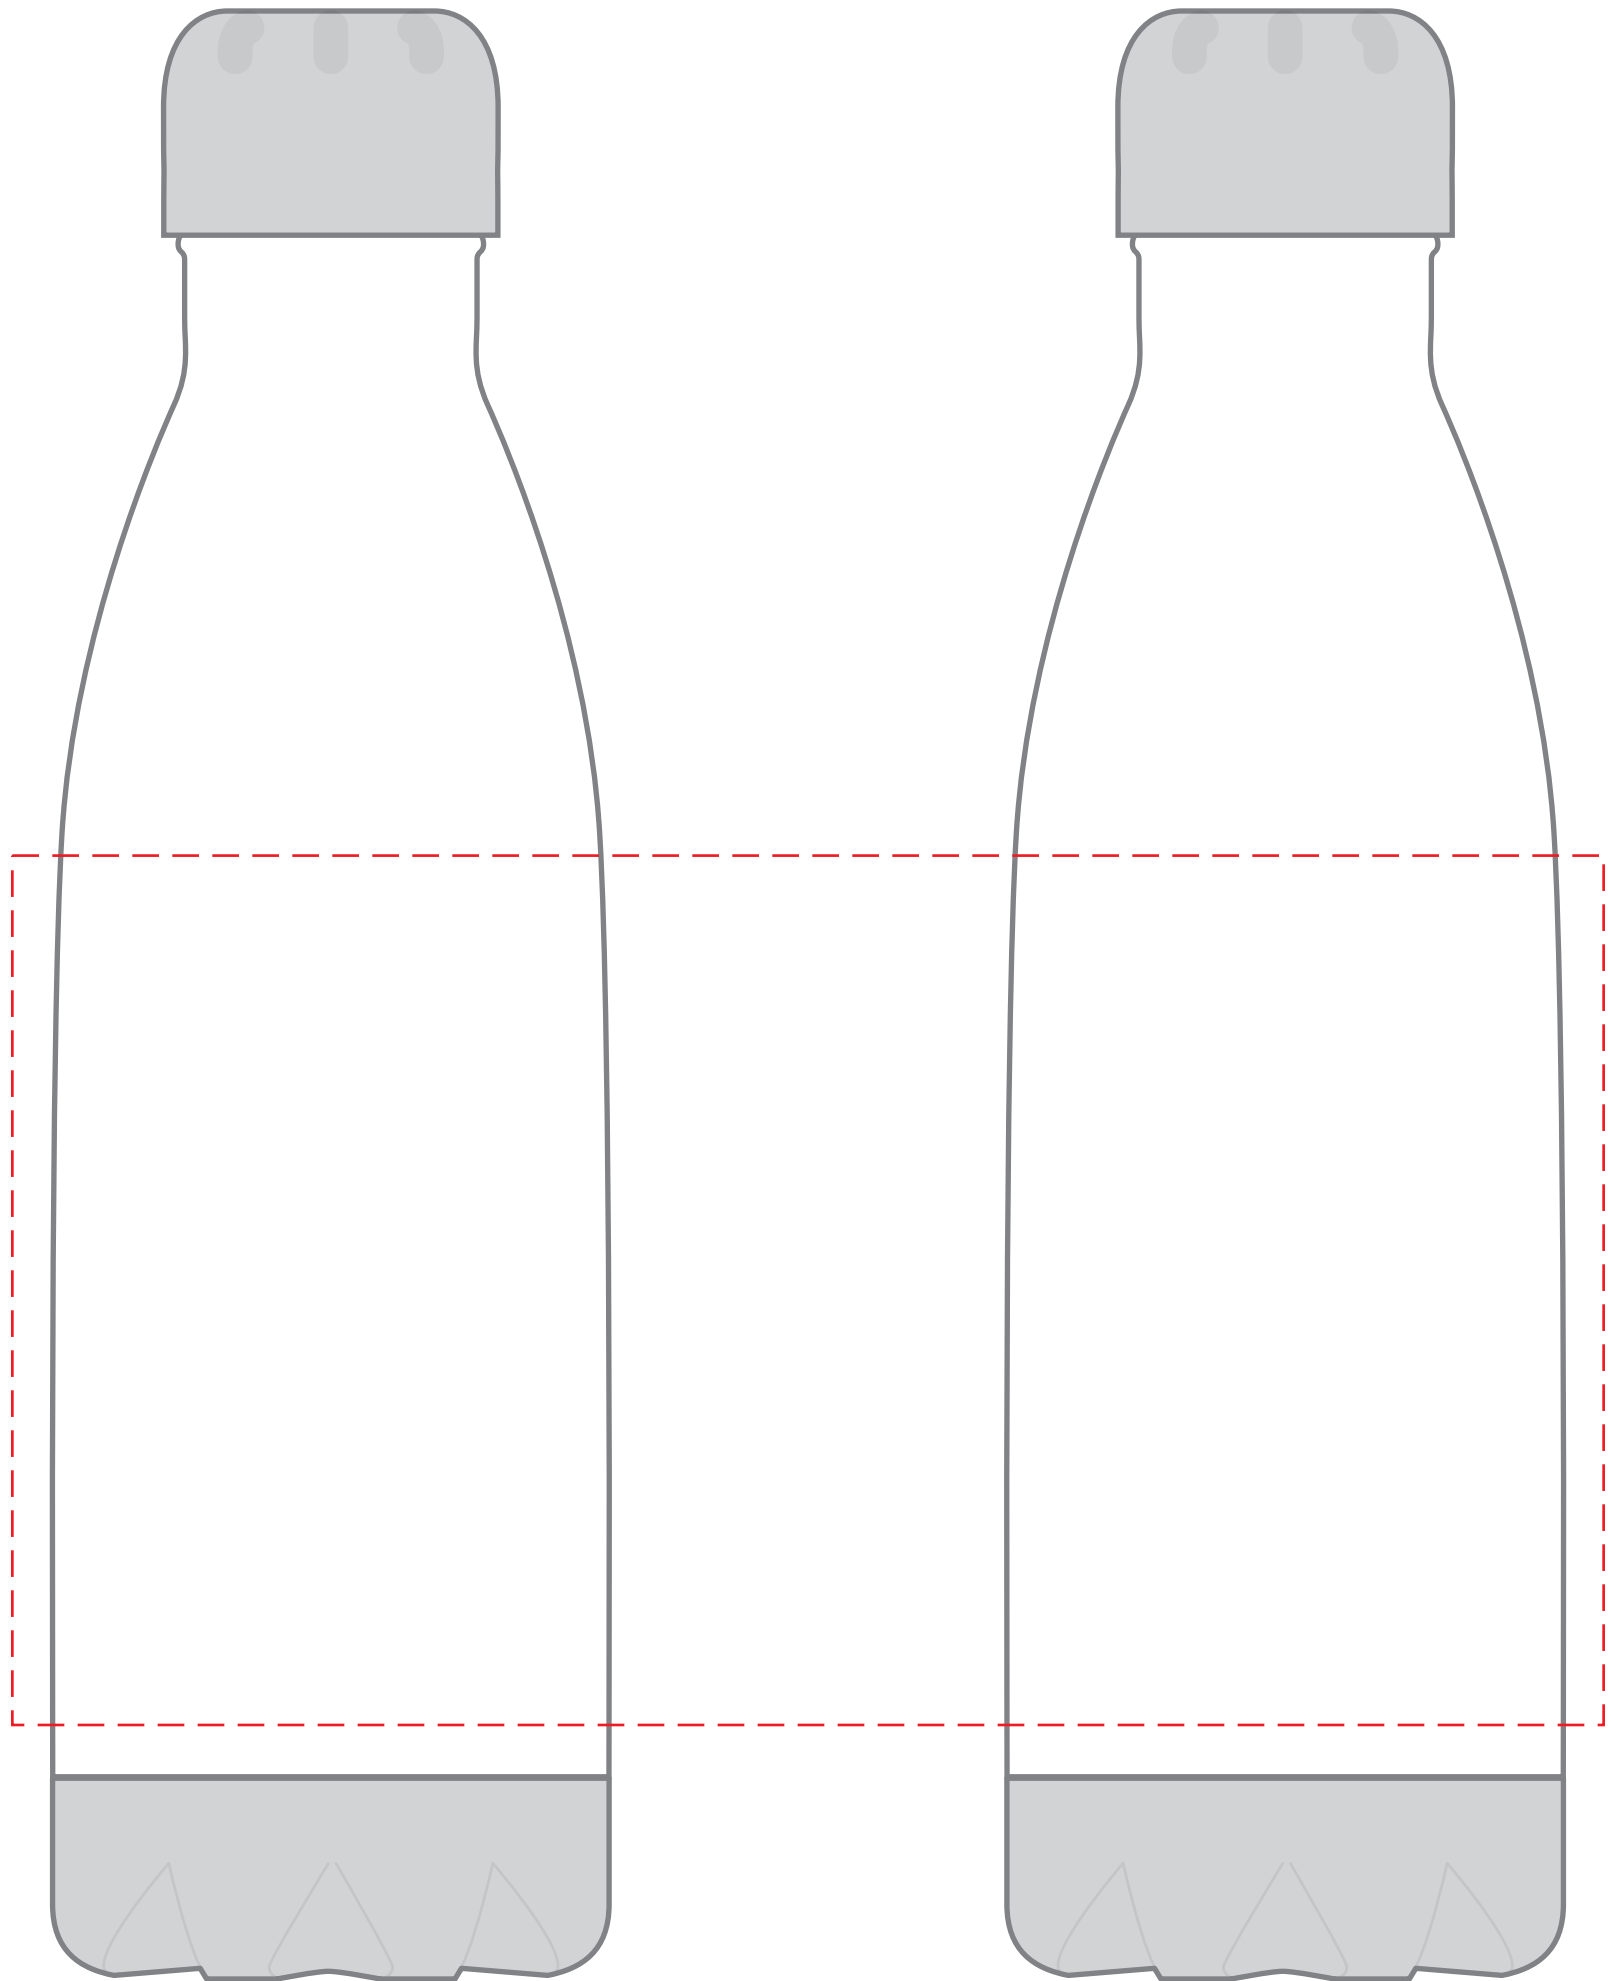

DWVW17-004
17 oz. Water Bottle
DIRECT IMPRINT

Actual Size (100%)

IMPRINT AREA: 1.5"W X 3.5"H

 - Red Layout Lines Do NOT Print.

DWVW17-004
17 oz. Water Bottle
FULL COLOR - SIDE

HORIZONTAL
IMPRINT AREA: 2.75"W X 2.75"H

VERTICAL
IMPRINT AREA: 1.5"W X 4"H

Actual Size (100%)

- Red Layout Lines Do NOT Print.

DWVW17-004
17 oz. Water Bottle
LASER

Actual Size (100%)

IMPRINT AREA: 1.5"W X 4.5"H

 - Red Layout Lines Do NOT Print.

DVWV17-004
17 oz. Water Bottle
FULL COLOR - WRAP

Actual Size (100%)

IMPRINT AREA: 8.288"W X 4.528"H

- Red Layout Lines Do NOT Print.