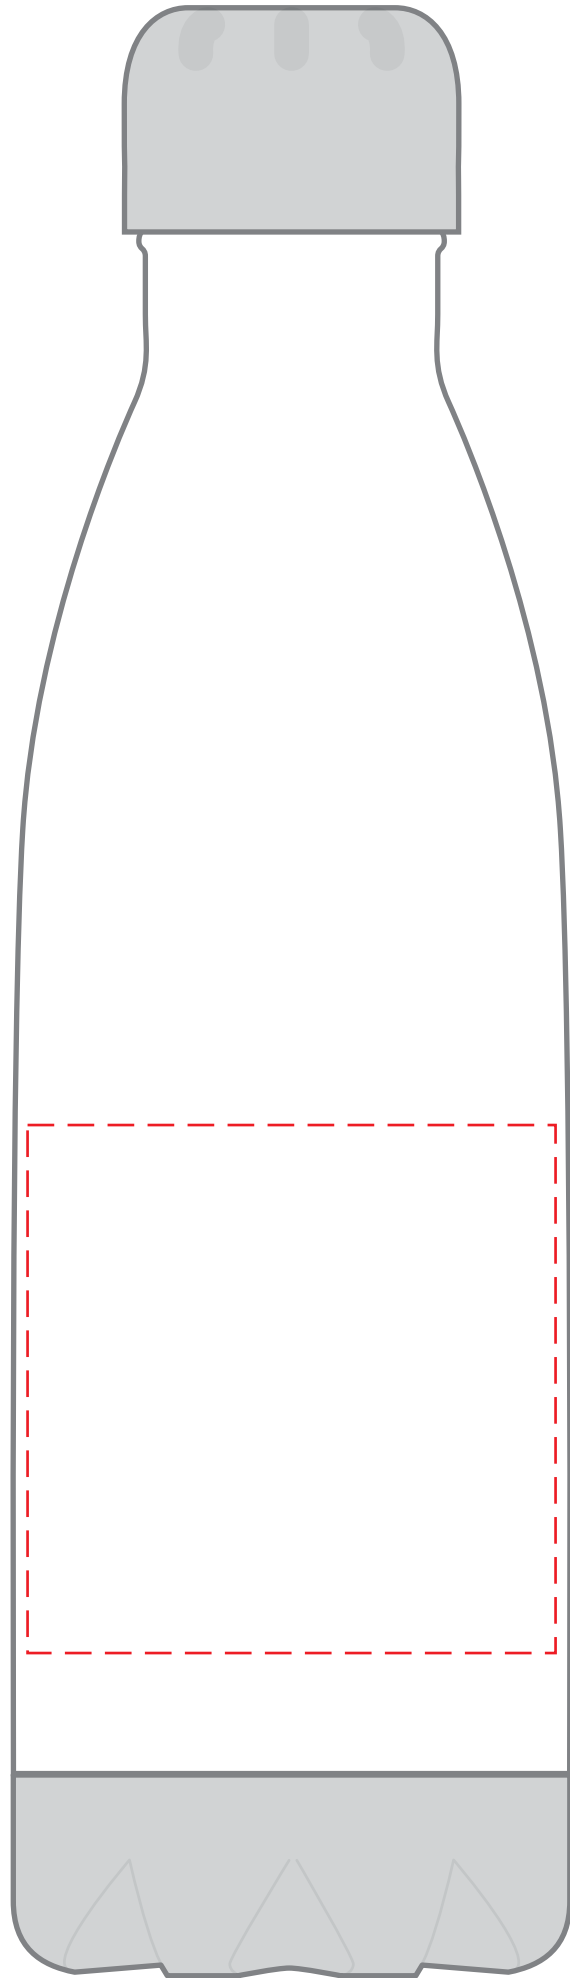

DWVW17-004
17 oz. Water Bottle
DIRECT IMPRINT

Actual Size (100%)

IMPRINT AREA: 1.5"W X 3.5"H

 - Red Layout Lines Do NOT Print.

DWVW17-004
17 oz. Water Bottle
FULL COLOR - SIDE

HORIZONTAL
IMPRINT AREA: 2.75"W X 2.75"H

VERTICAL
IMPRINT AREA: 1.5"W X 4"H

Actual Size (100%)

- Red Layout Lines Do NOT Print.

DWVW17-004
17 oz. Water Bottle
LASER

Actual Size (100%)

IMPRINT AREA: 1.5"W X 4.5"H

 - Red Layout Lines Do NOT Print.

DVWV17-004
17 oz. Water Bottle
FULL COLOR - WRAP

Actual Size (100%)

IMPRINT AREA: 8.288"W X 4.528"H

- Red Layout Lines Do NOT Print.