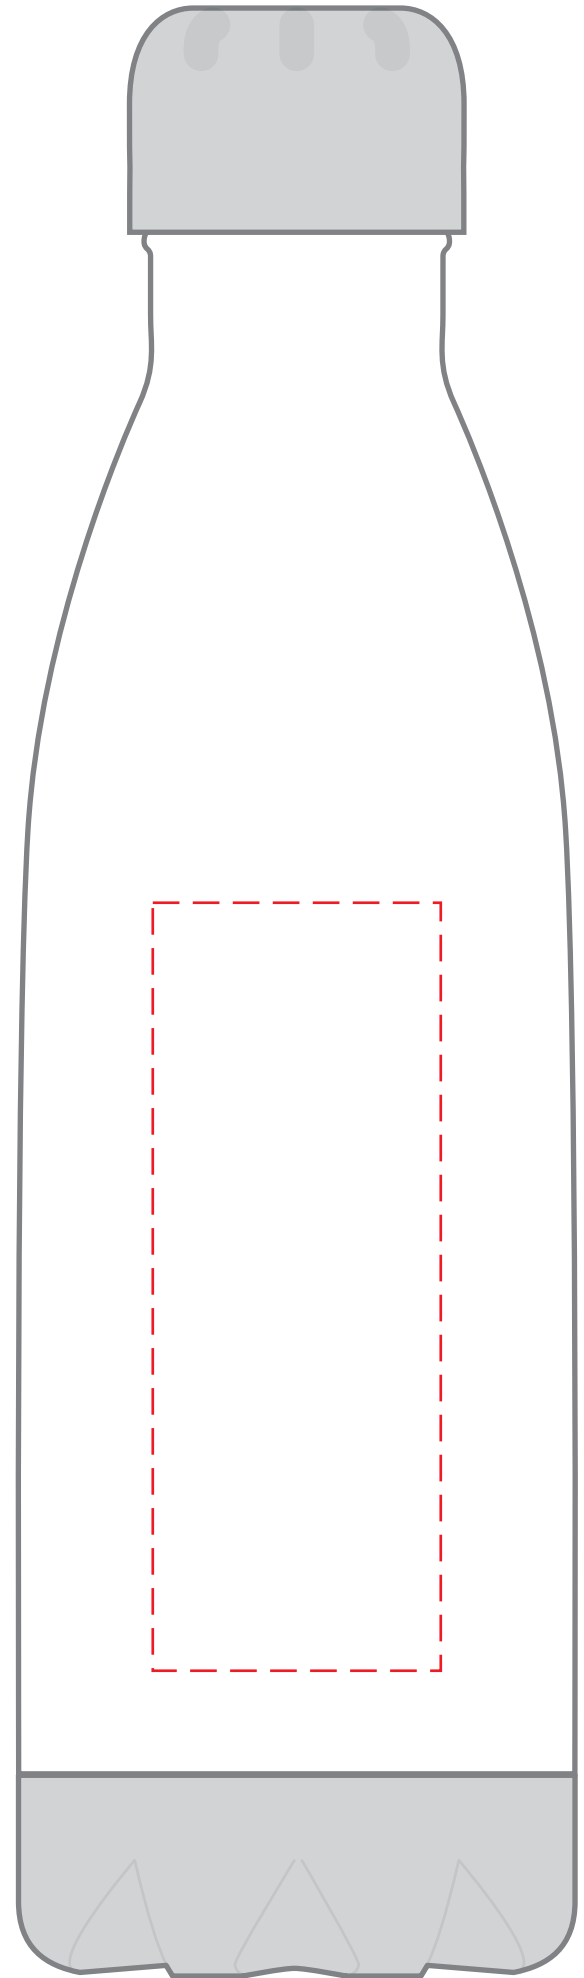

DWVW17-004
17 oz. Water Bottle
DIRECT IMPRINT

Actual Size (100%)

IMPRINT AREA: 1.5"W X 3.5"H

 - Red Layout Lines Do NOT Print.

DWVW17-004
17 oz. Water Bottle
FULL COLOR - SIDE

HORIZONTAL
IMPRINT AREA: 2.75"W X 2.75"H

VERTICAL
IMPRINT AREA: 1.5"W X 4"H

Actual Size (100%)

- Red Layout Lines Do NOT Print.

DWVW17-004
17 oz. Water Bottle
LASER

Actual Size (100%)

IMPRINT AREA: 1.5"W X 4.5"H

 - Red Layout Lines Do NOT Print.

DVWV17-004
17 oz. Water Bottle
FULL COLOR - WRAP

Actual Size (100%)

IMPRINT AREA: 8.288"W X 4.528"H

- Red Layout Lines Do NOT Print.