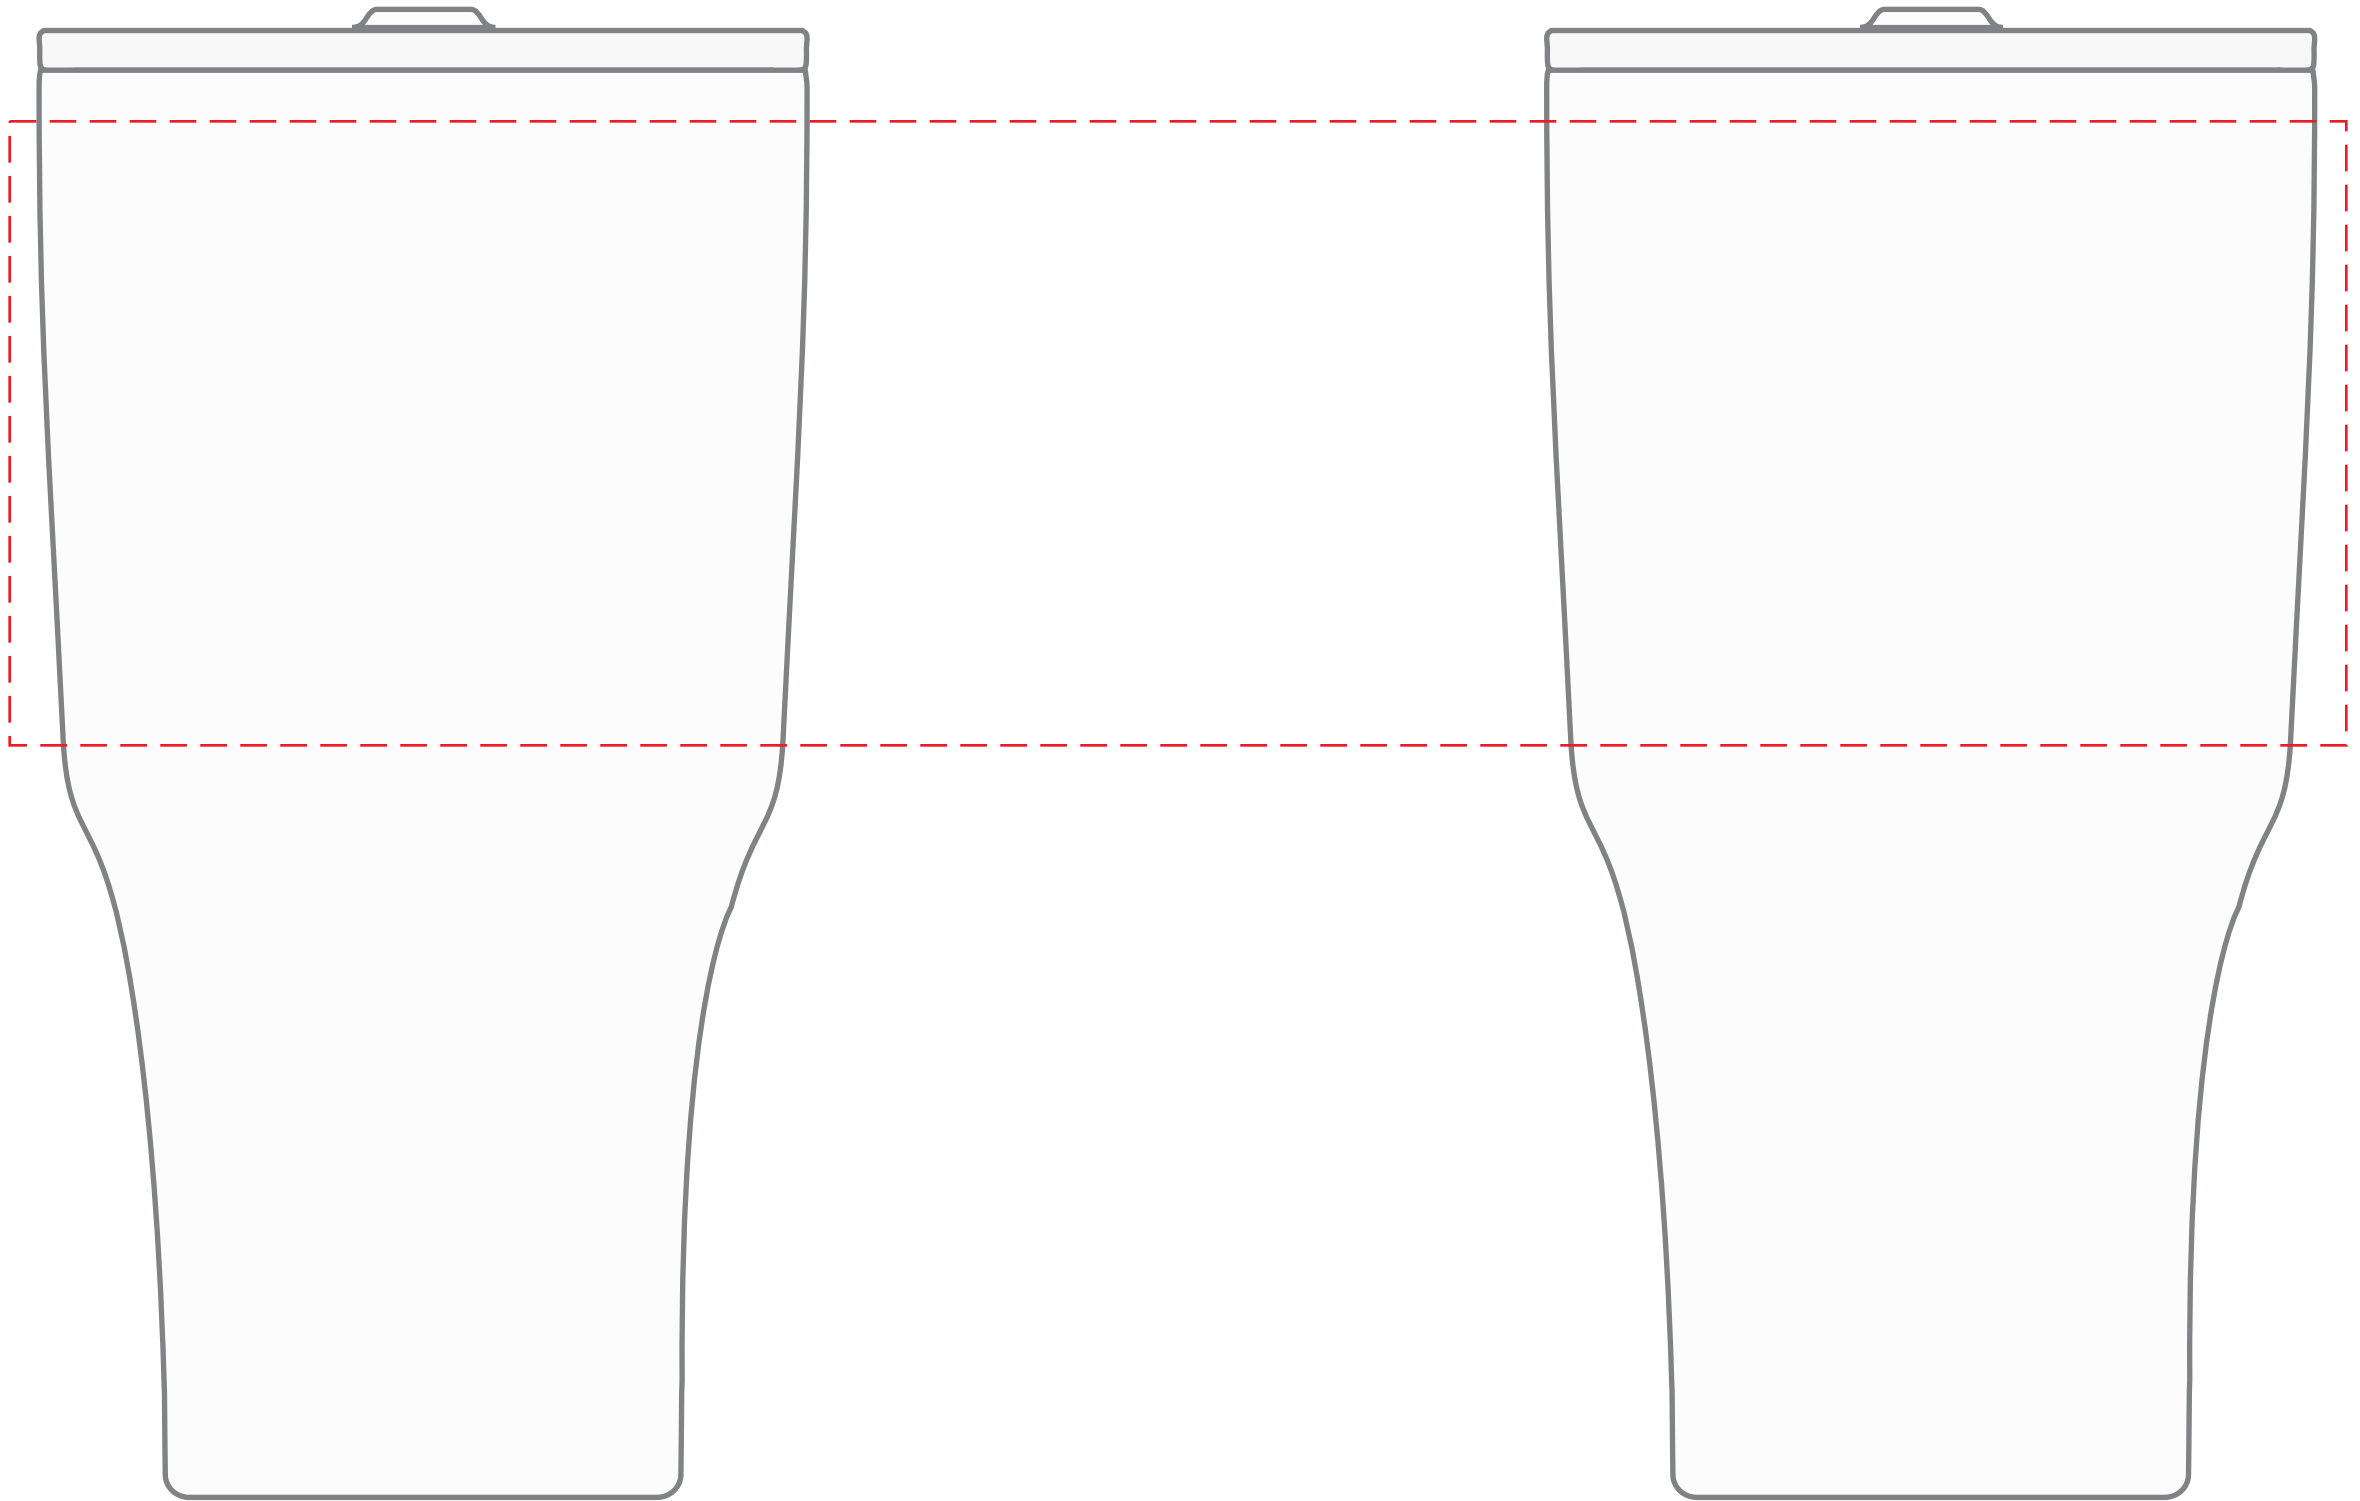

DWVT30
30 oz. Tapered Tumbler
FULL COLOR - WRAP

Actual Size (100%)

IMPRINT AREA: 12.17"W X 3.25"H

- Red Layout Lines Do NOT Print.