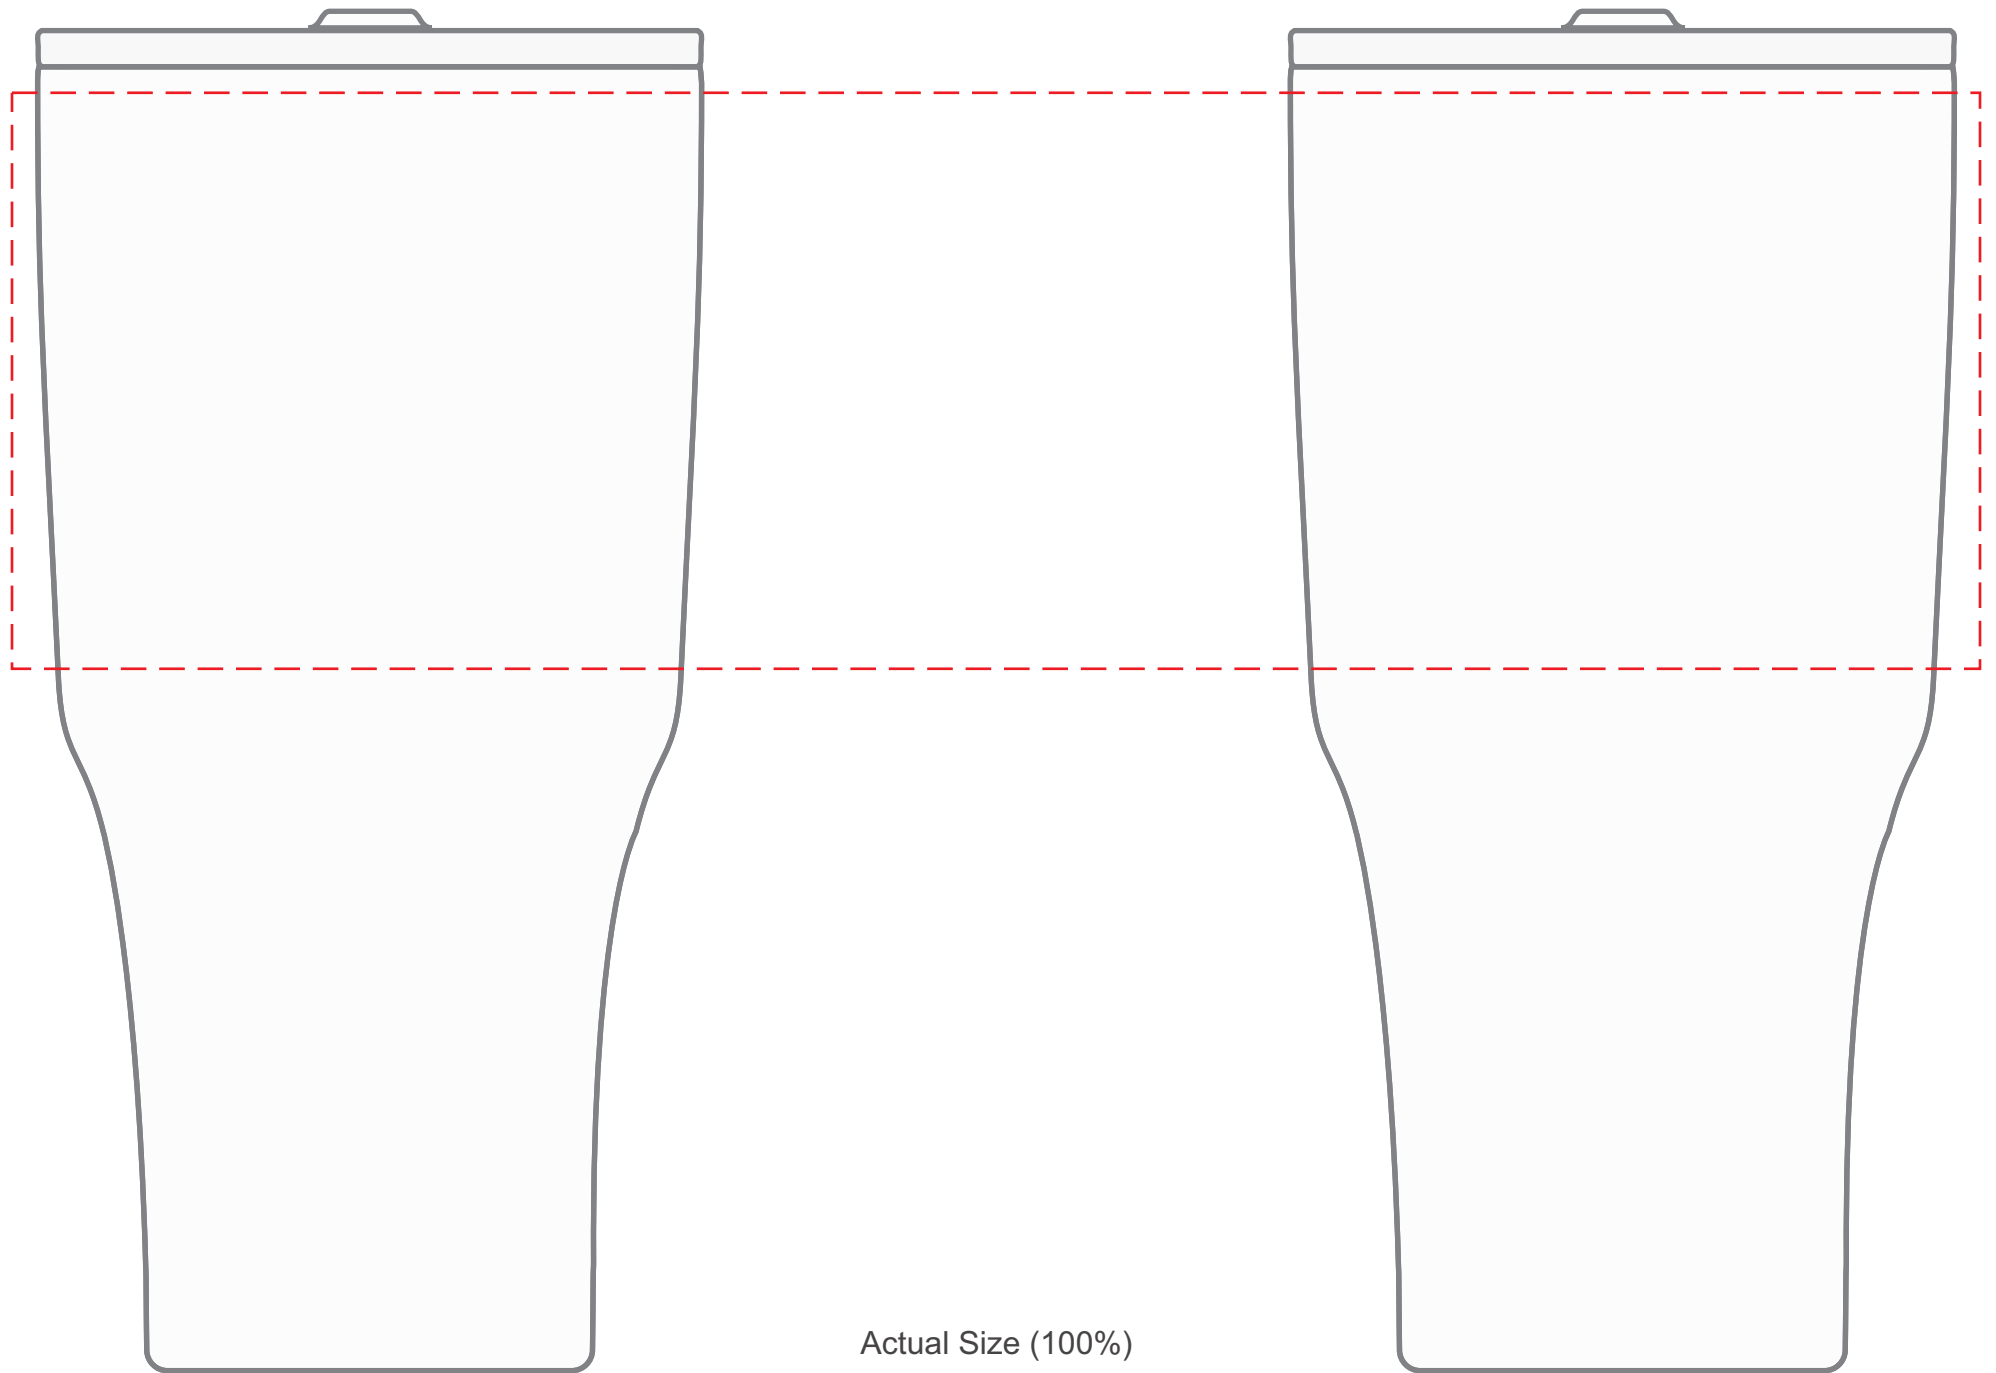

DWTT20
20 oz. Tapered Tumbler w/ Plastic Liner
FULL COLOR - WRAP

Actual Size (100%)

IMPRINT AREA: 10.25"W X 3"H

- Red Layout Lines Do NOT Print.