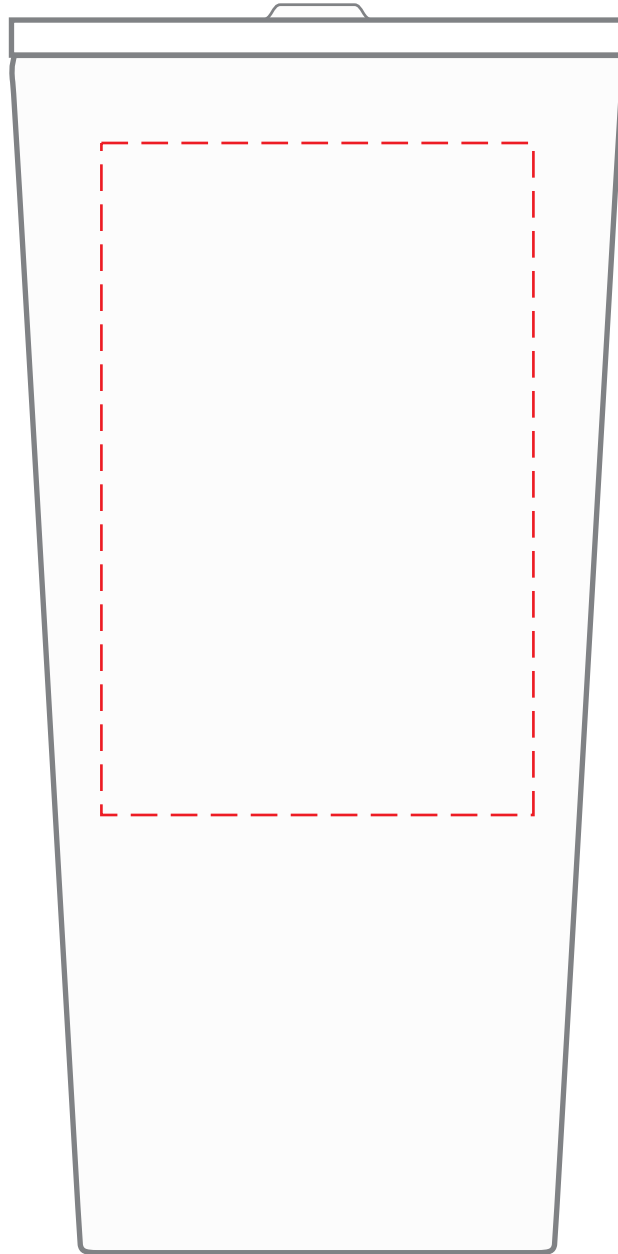

DWSW20
20 oz. Straight Tumbler
DIRECT IMPRINT

Actual Size (100%)

IMPRINT AREA: 2.25"W X 3.5"H

- Red Layout Lines Do NOT Print.