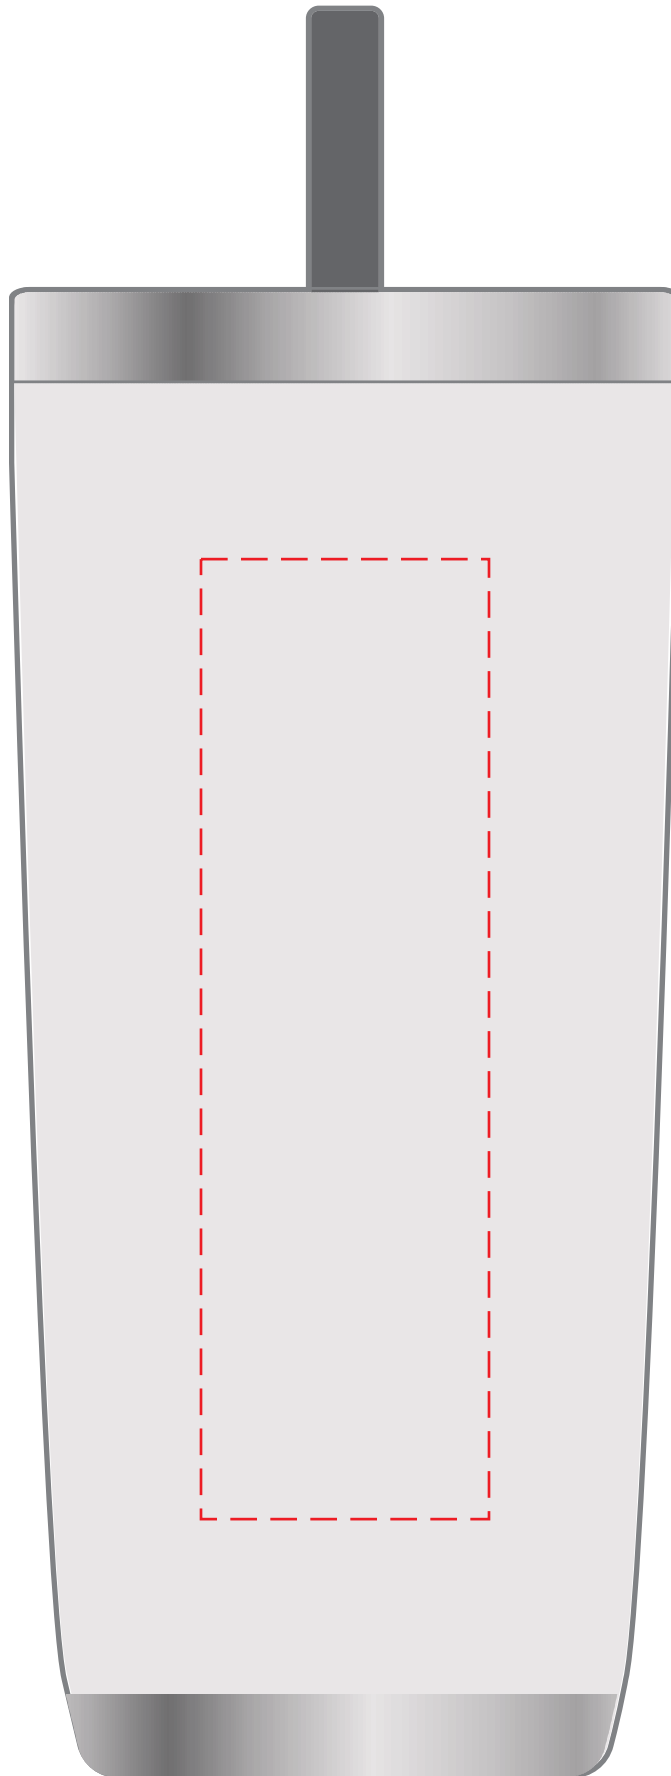

DWSR20
20 oz. Tumbler w/ Straw
LASER

Actual Size (100%)

IMPRINT AREA: 1.5"W X 5"H

 - Red Layout Lines Do NOT Print.