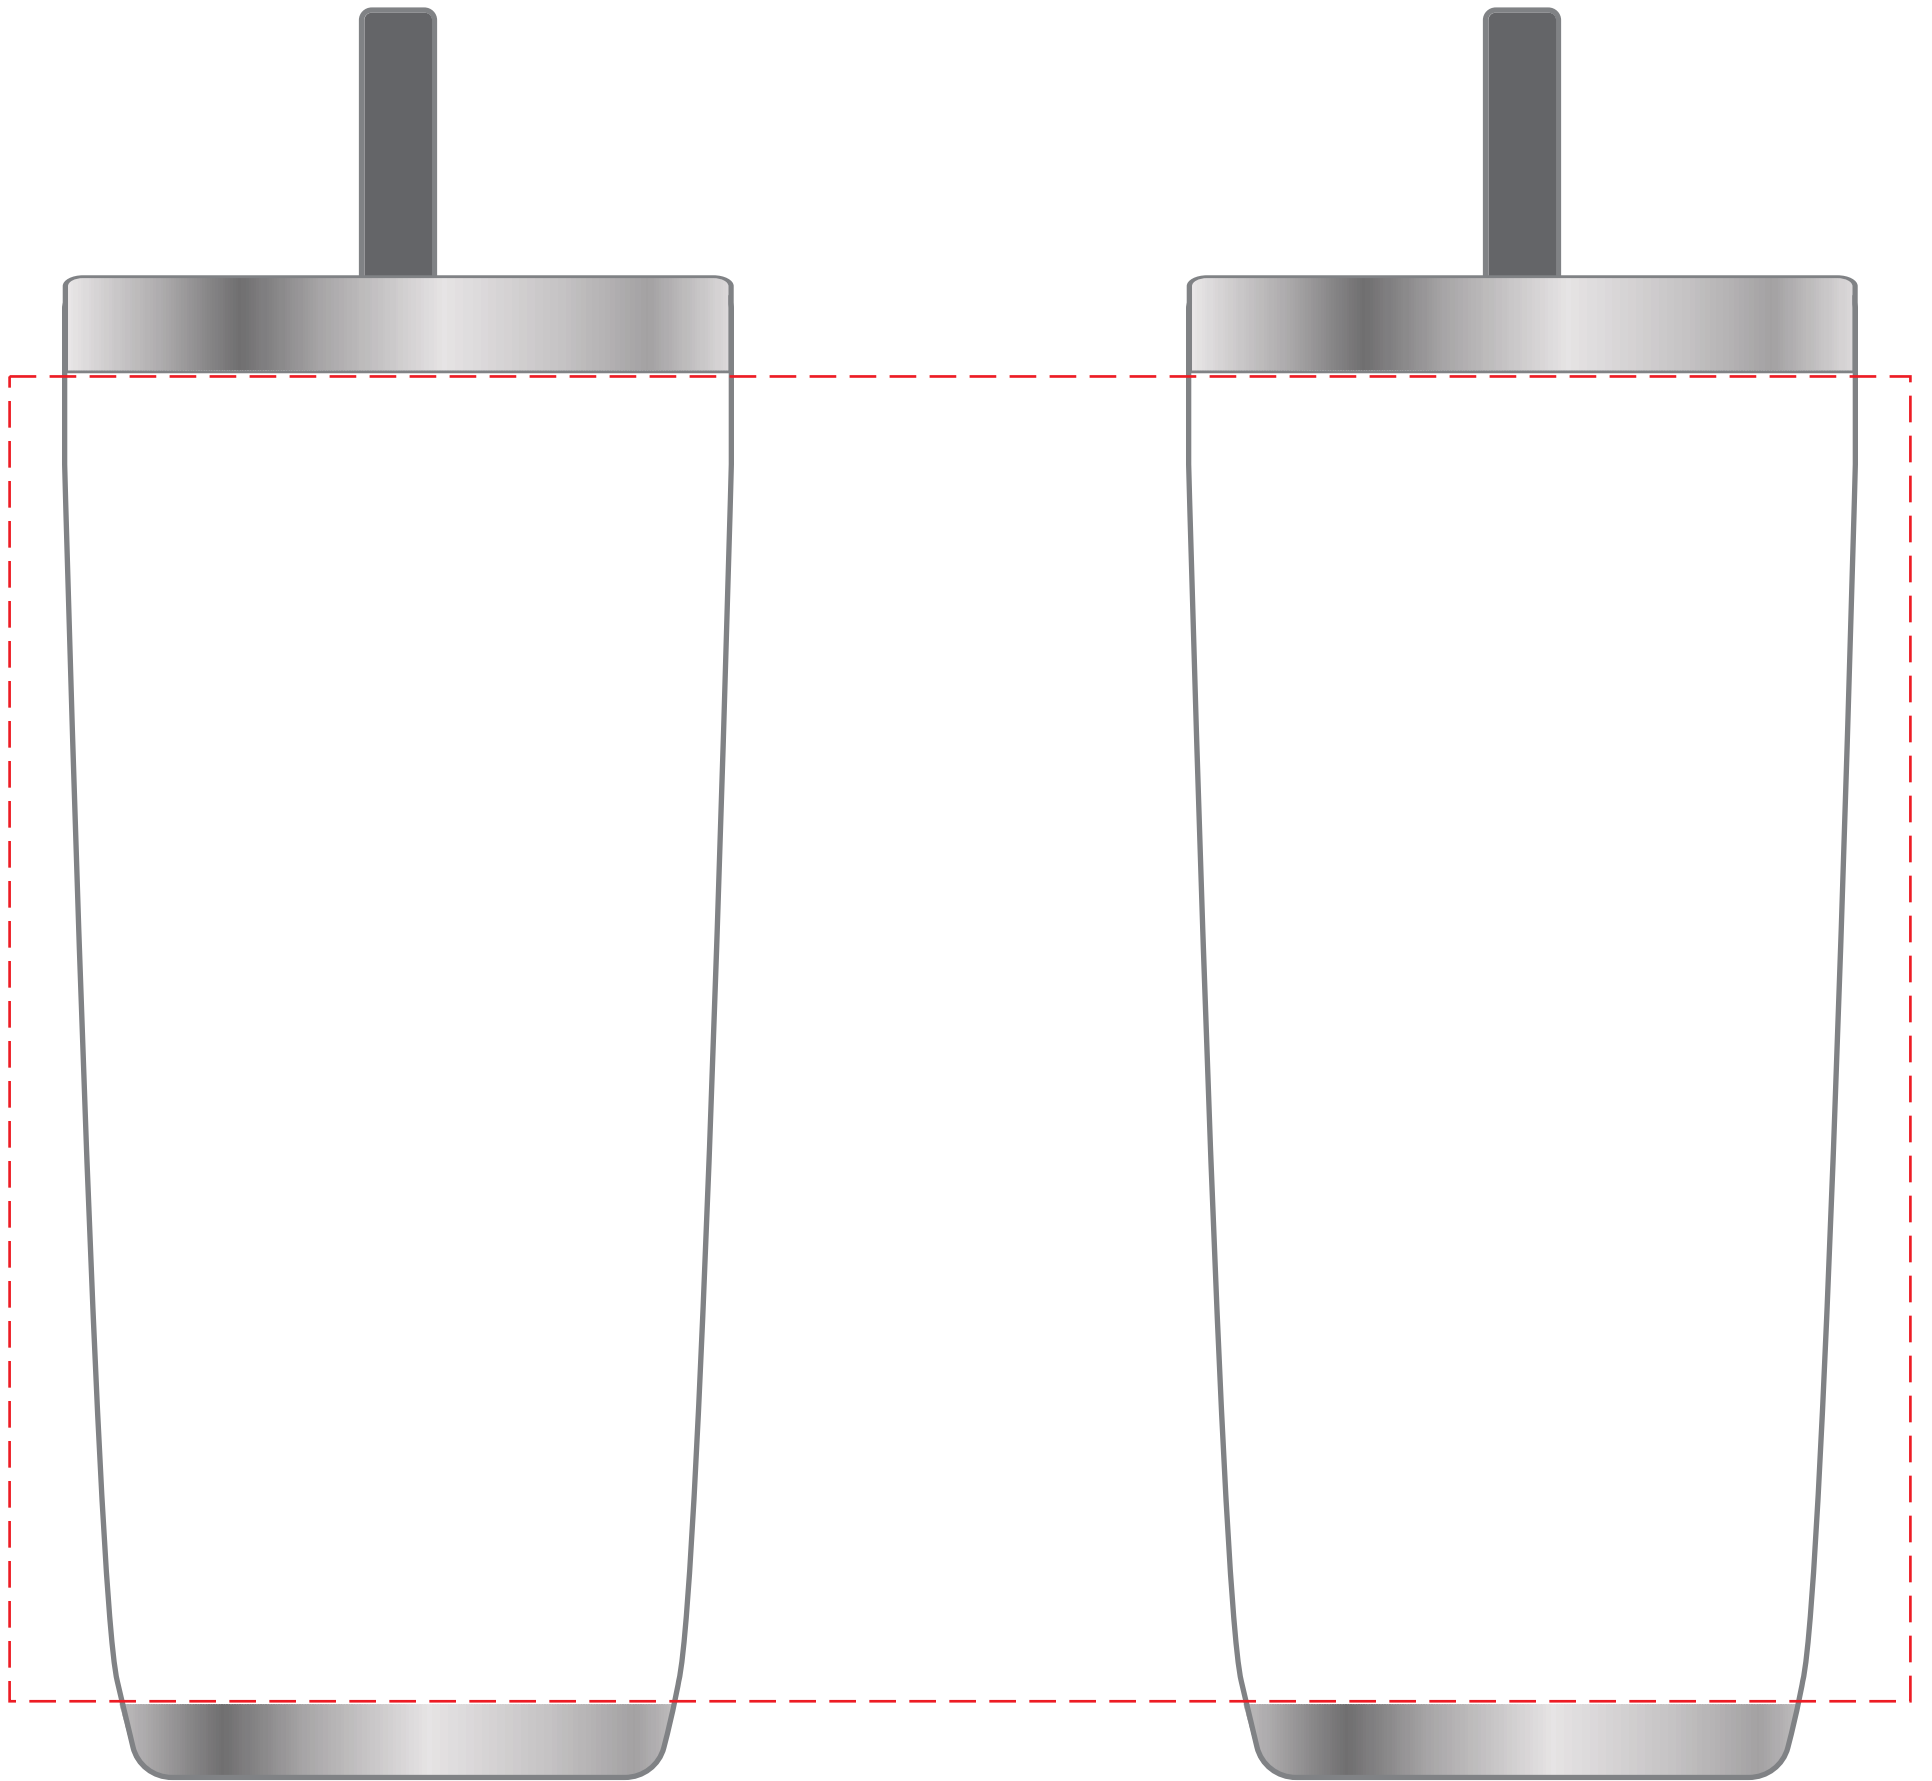

DWSR20
20 oz. Tumbler w/ Straw
FULL COLOR - WRAP

Actual Size (100%)

IMPRINT AREA: 9.9"W X 6.9"H

 - Red Layout Lines Do NOT Print.