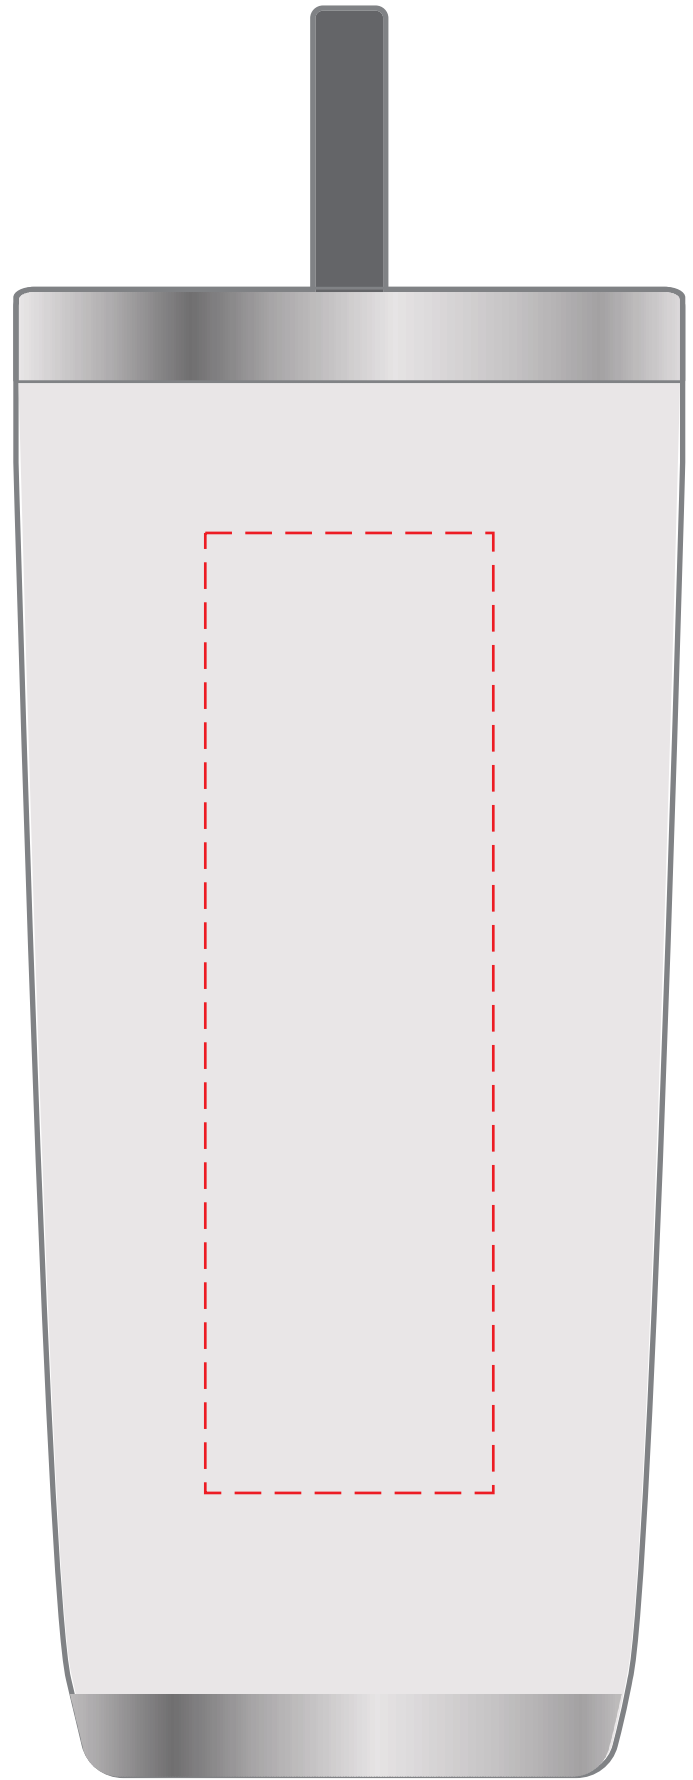

DWSR20
20 oz. Tumbler w/ Straw
FULL COLOR - SIDE

HORIZONTAL
IMPRINT AREA: 2.75"W X 3"H

VERTICAL
IMPRINT AREA: 1.5"W X 5"H

Actual Size (100%)

- Red Layout Lines Do NOT Print.