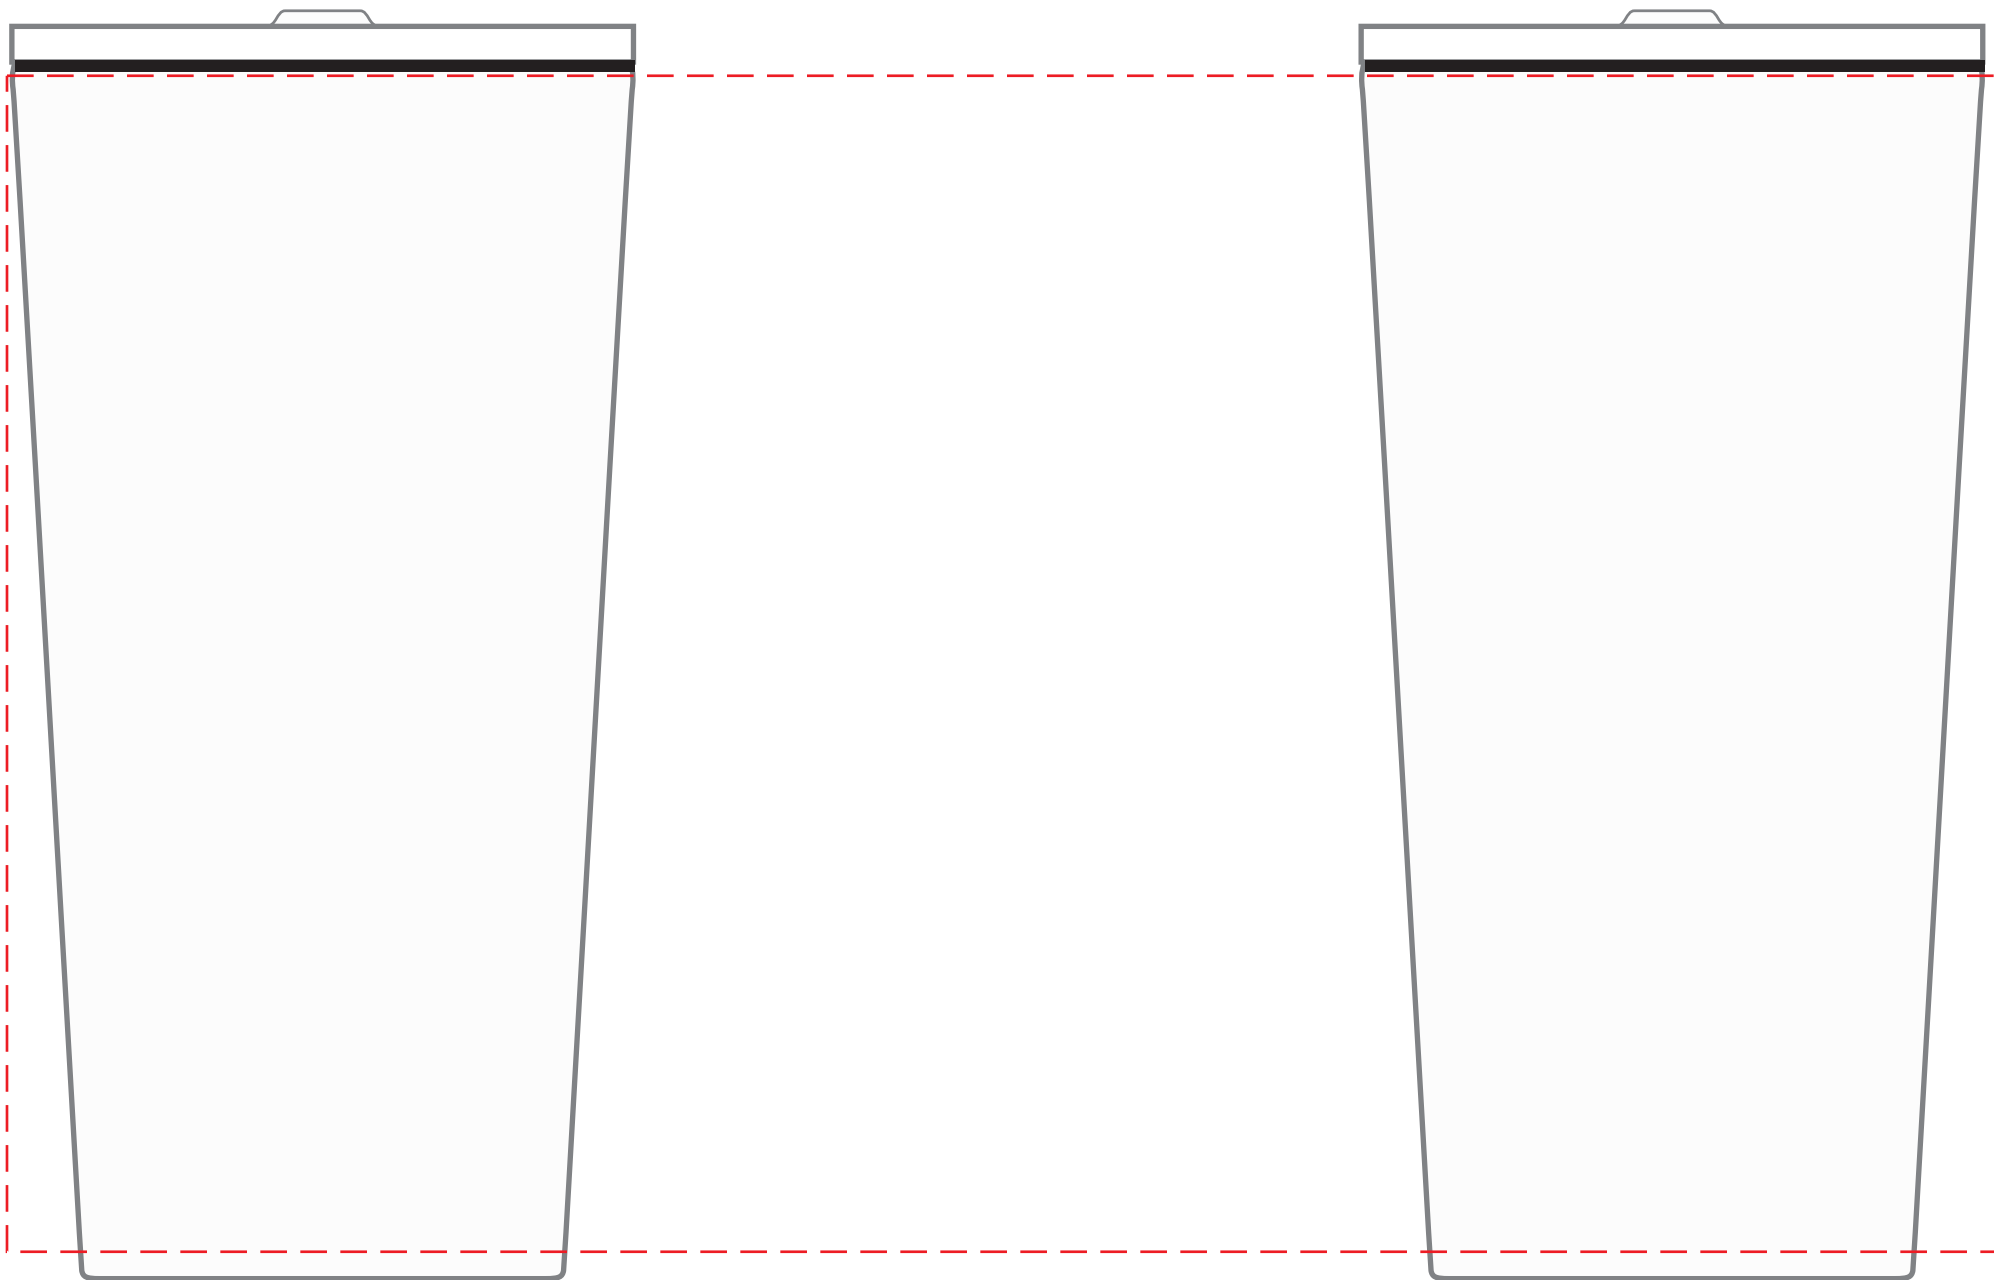

DWSP20
20 oz. Straight Tumbler w/ Plastic Liner
FULL COLOR - WRAP

Actual Size (100%)

IMPRINT AREA: 10.375"W X 6.125"H

- Red Layout Lines Do NOT Print.