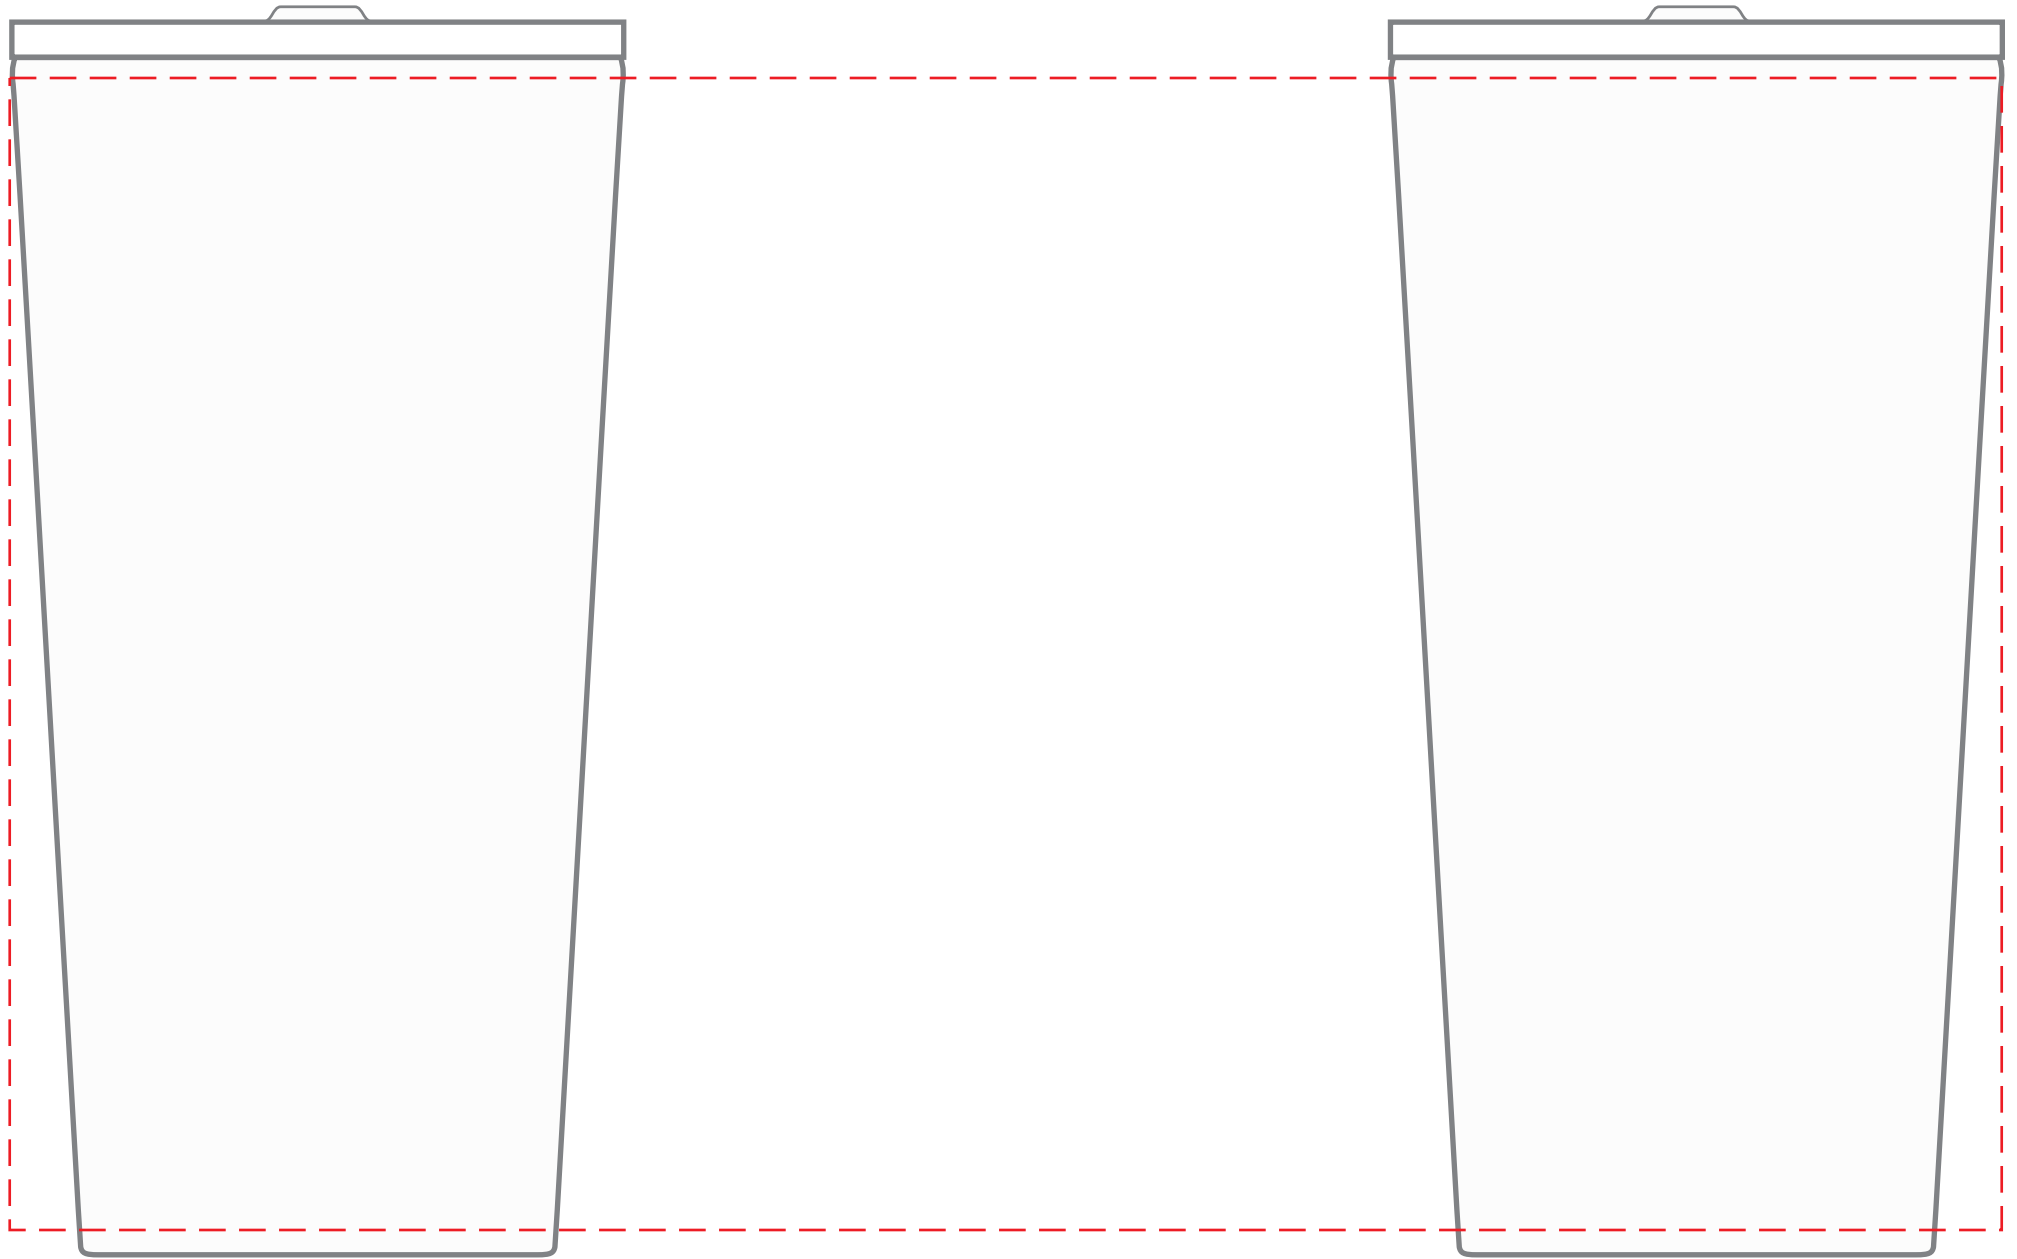

DWSP20
20 oz. Straight Tumbler w/ Plastic Liner
FULL COLOR - WRAP

Actual Size (100%)

IMPRINT AREA: 10.375"W X 6"H

- Red Layout Lines Do NOT Print.