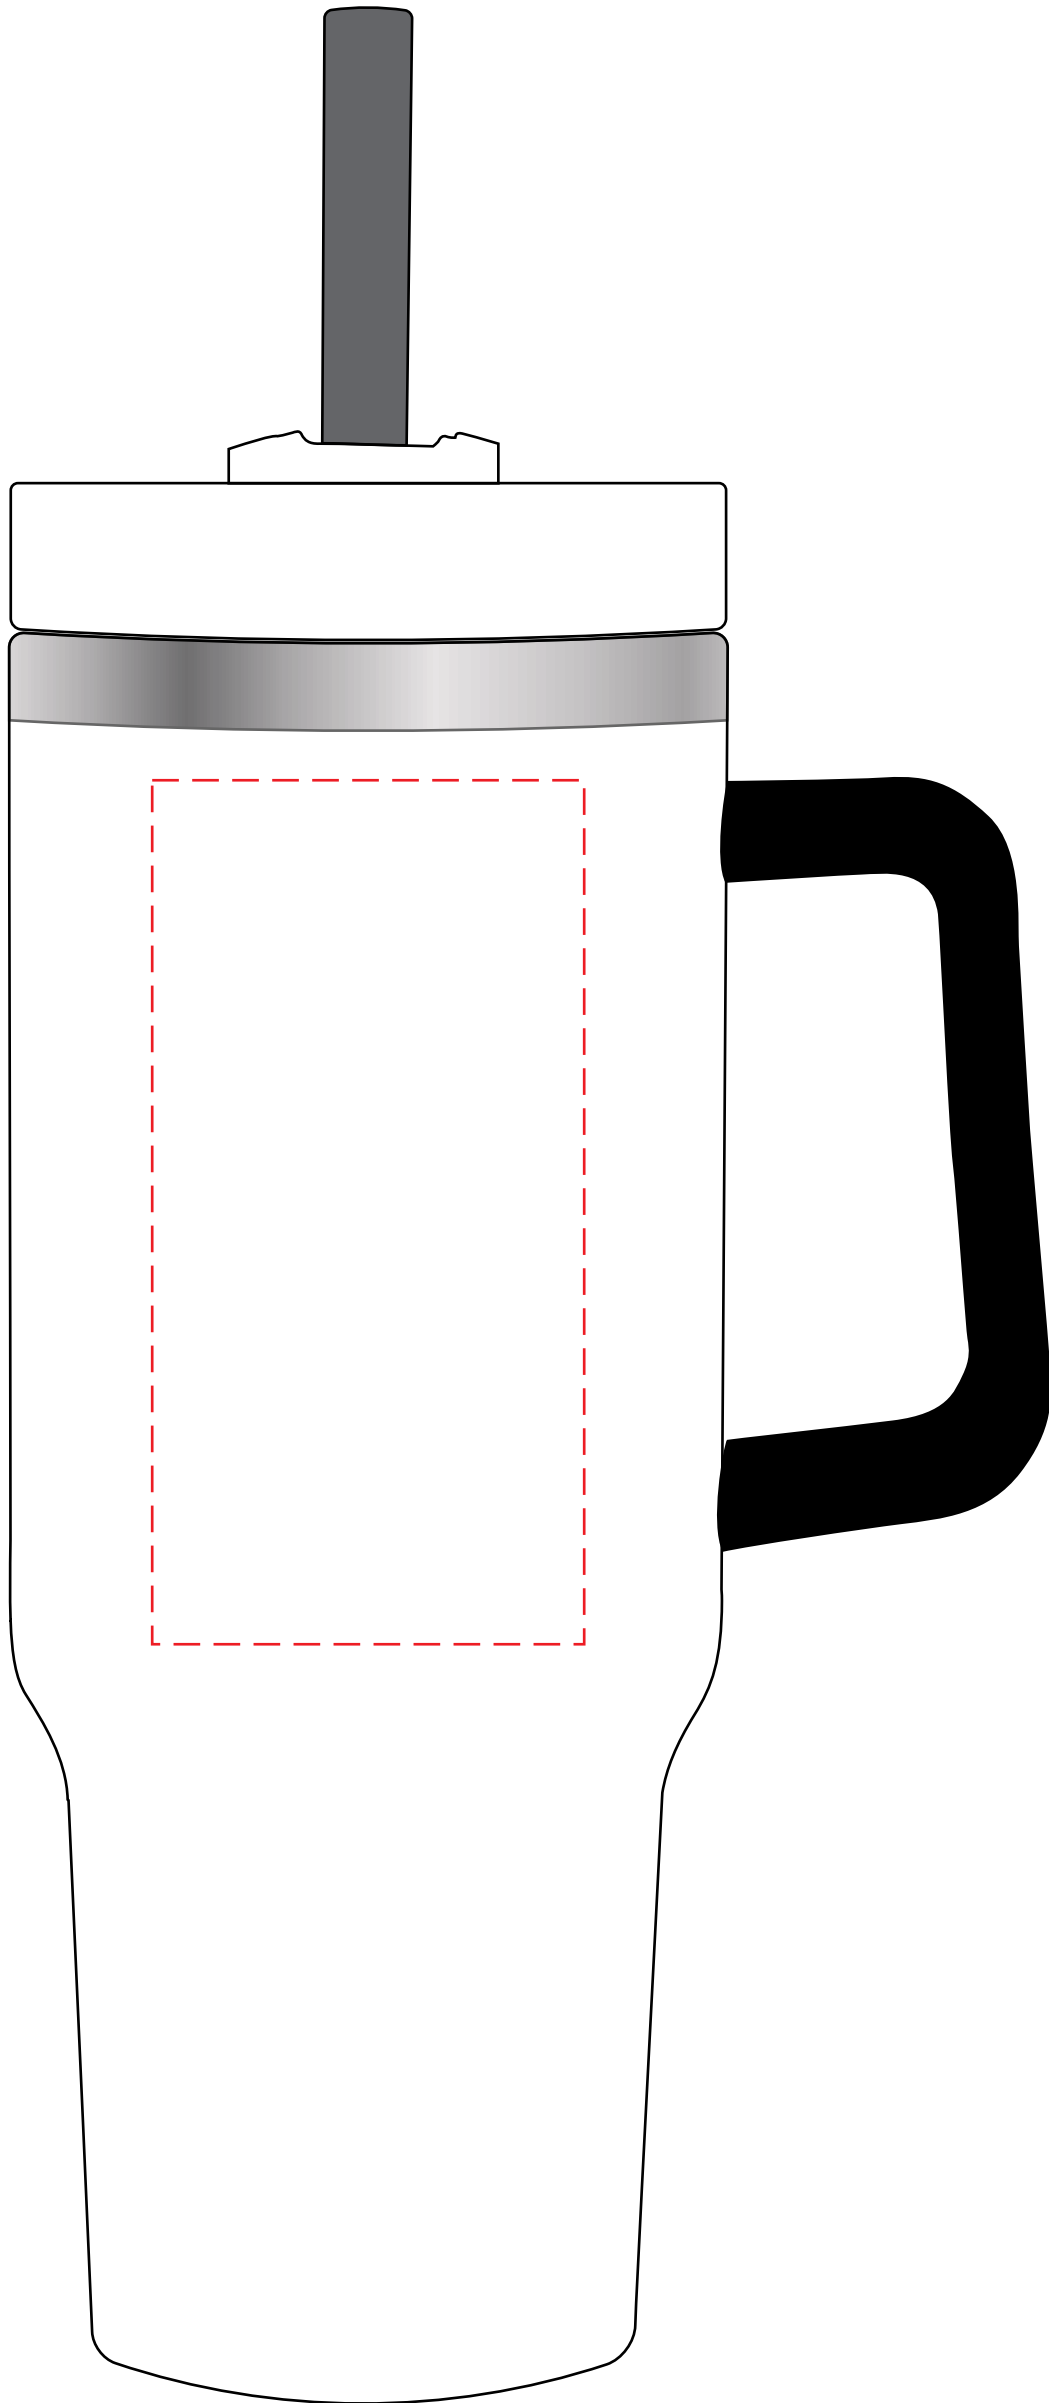

DWHS40
40 oz. Tapered Tumbler w/ Handle & Straw
LASER

Actual Size (100%)

IMPRINT AREA: 2.25"W X 4.5"H

 - Red Layout Lines Do NOT Print.