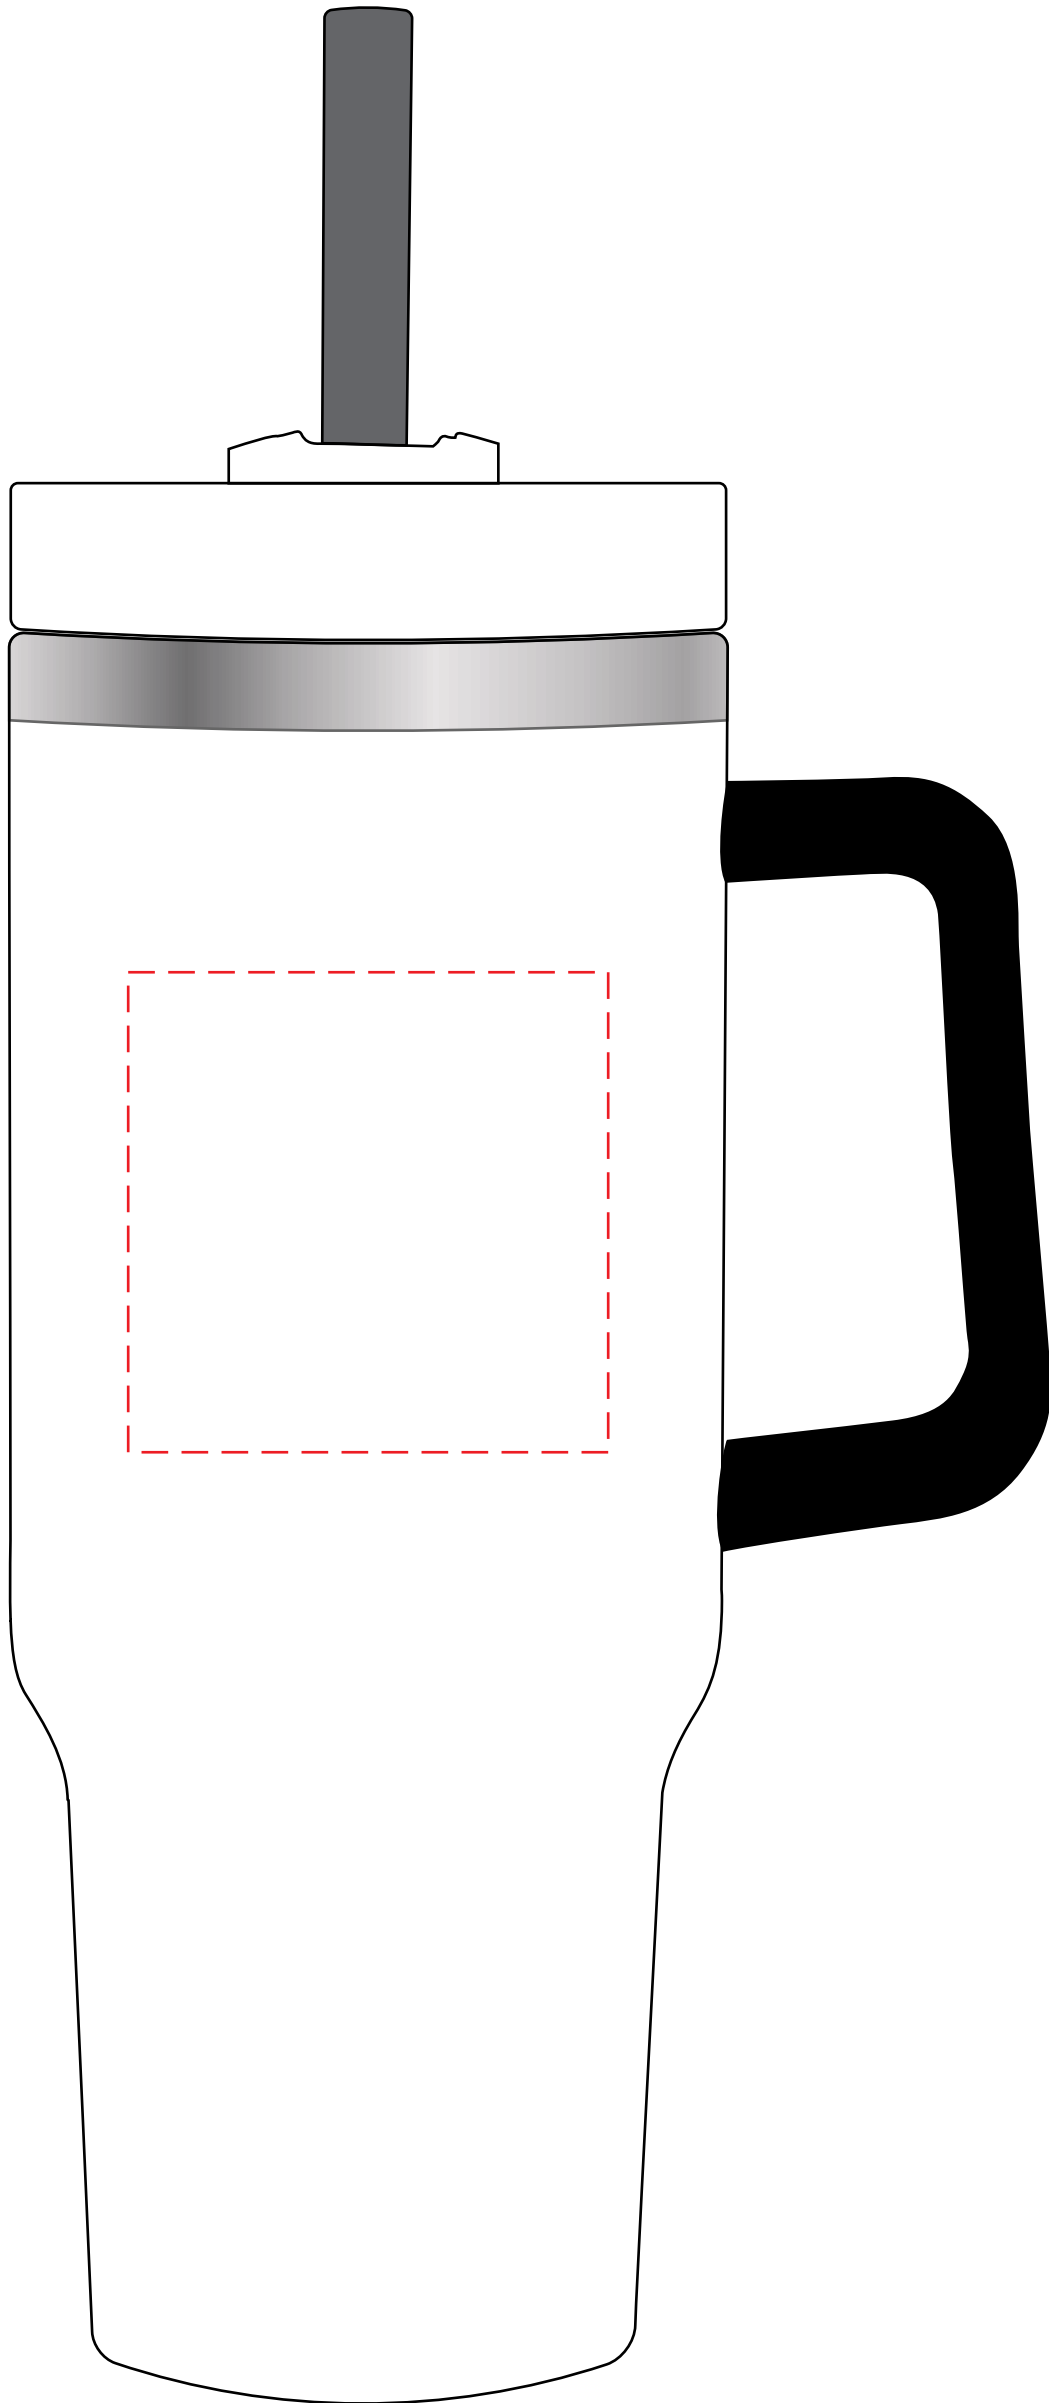

**DWHS40**  
**40 oz. Tapered Tumbler w/ Handle & Straw**  
**DIRECT IMPRINT**

Actual Size (100%)

**IMPRINT AREA: 2.5"W X 2.5"H**

 - Red Layout Lines Do NOT Print.