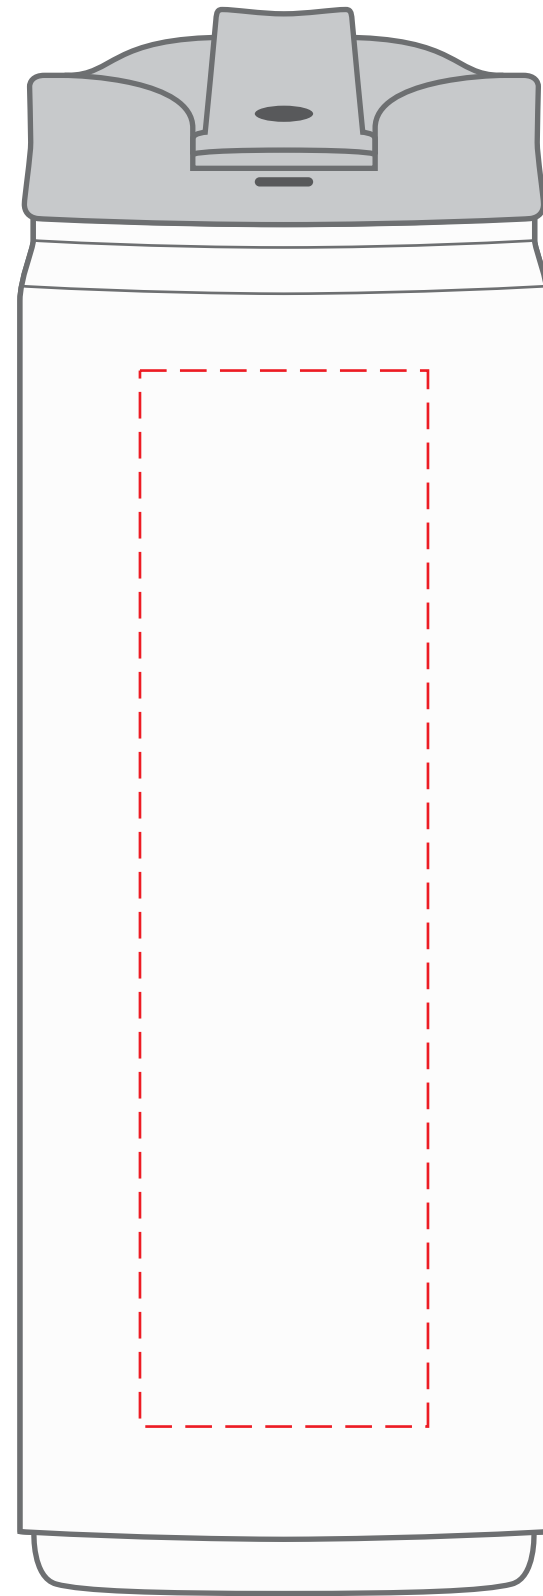

DWFT18
18 oz. Tumbler
FULL COLOR - SIDE

HORIZONTAL
IMPRINT AREA: 3"W X 3"H

VERTICAL
IMPRINT AREA: 1.5"W X 5.5"H

Actual Size (100%)

- Red Layout Lines Do NOT Print.