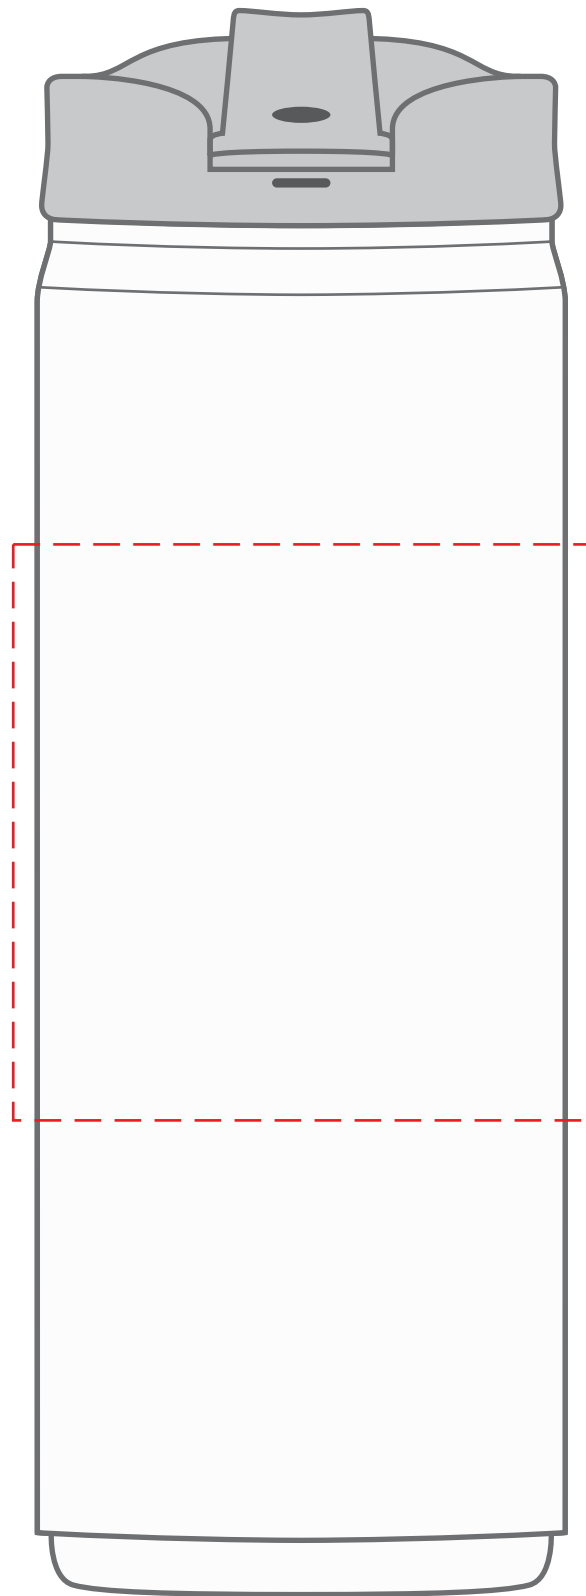

DWFT18
18 oz. Tumbler
FULL COLOR - SIDE

HORIZONTAL
IMPRINT AREA: 3"W X 3"H

VERTICAL
IMPRINT AREA: 1.5"W X 5.5"H

Actual Size (100%)

- Red Layout Lines Do NOT Print.