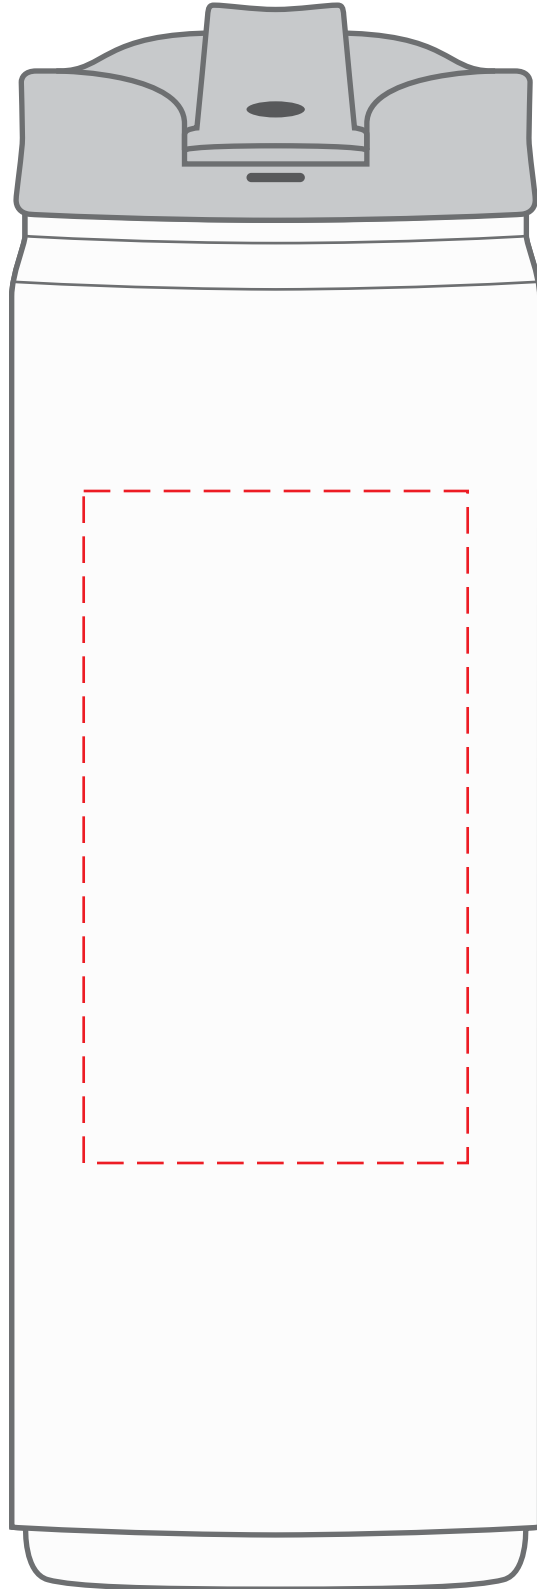

DWFT18
18 oz. Tumbler
DIRECT IMPRINT

Actual Size (100%)

IMPRINT AREA: 2"W X 3.5"H

 - Red Layout Lines Do NOT Print.