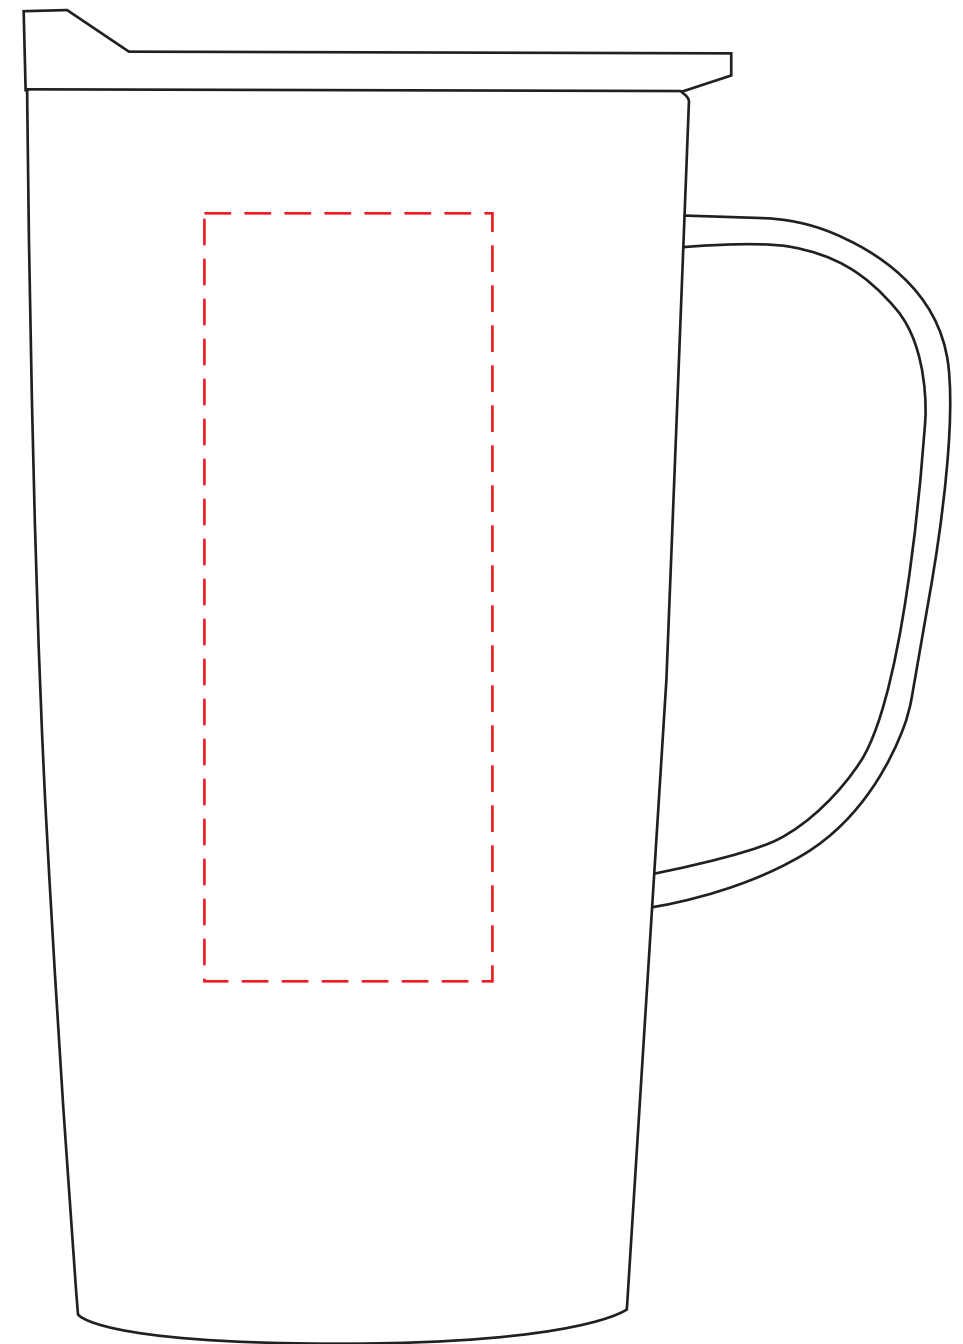

DWDH20
20 oz. Straight Tumbler w/ Metal Handle
LASER

HORIZONTAL
IMPRINT AREA: 1.75"W X 2"H

VERTICAL
IMPRINT AREA: 1.5"W X 4"H

Actual Size (100%)

- Red Layout Lines Do NOT Print.