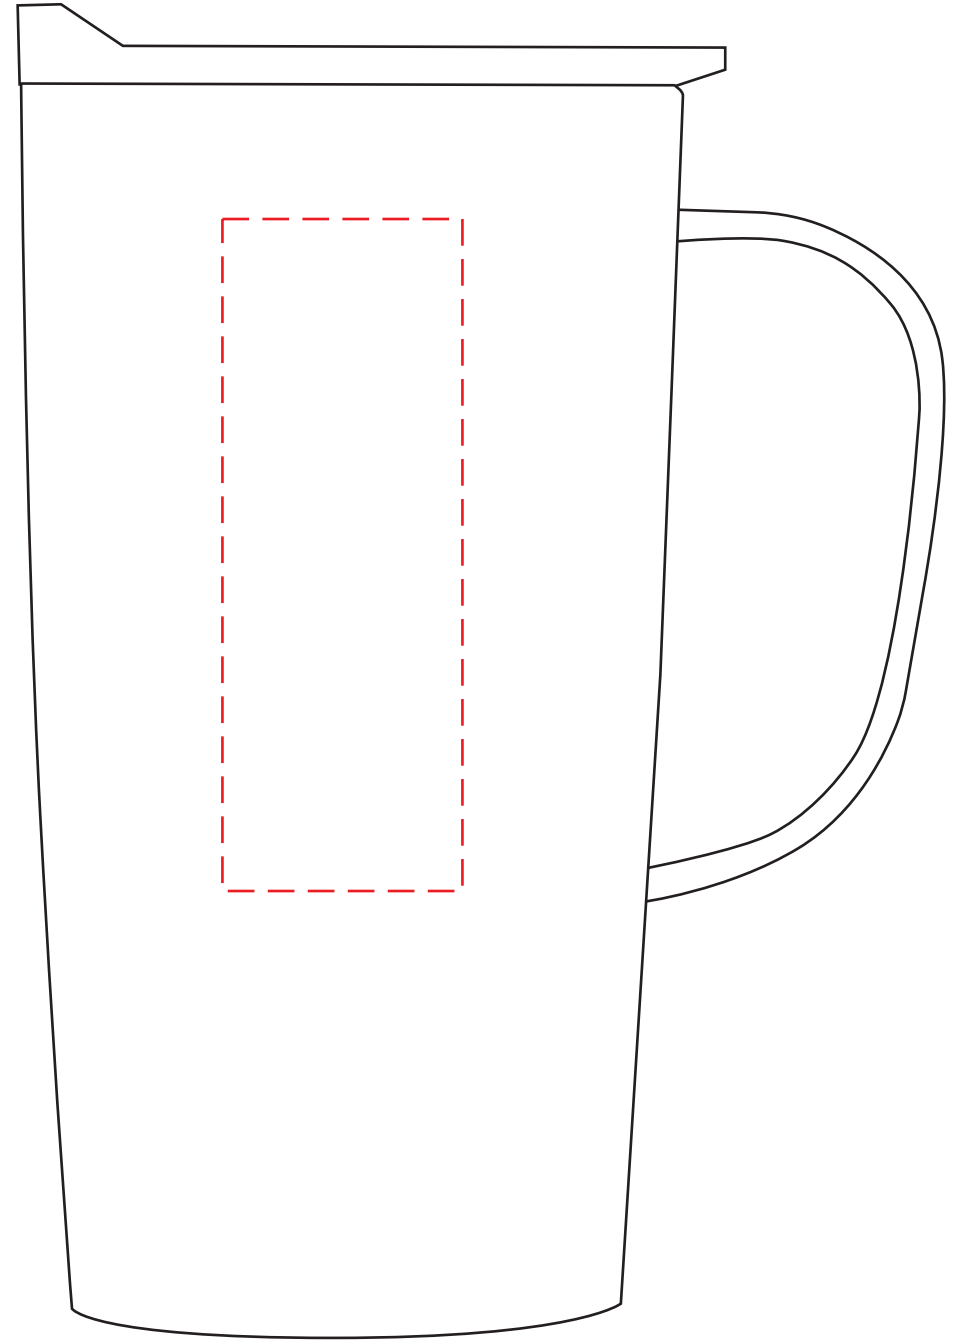

DWDH20
20 oz. Straight Tumbler w/ Metal Handle
DIRECT IMPRINT

HORIZONTAL
IMPRINT AREA: 2.25"W X 2.25"H

VERTICAL
IMPRINT AREA: 1.5"W X 3.5"H

Actual Size (100%)

- Red Layout Lines Do NOT Print.