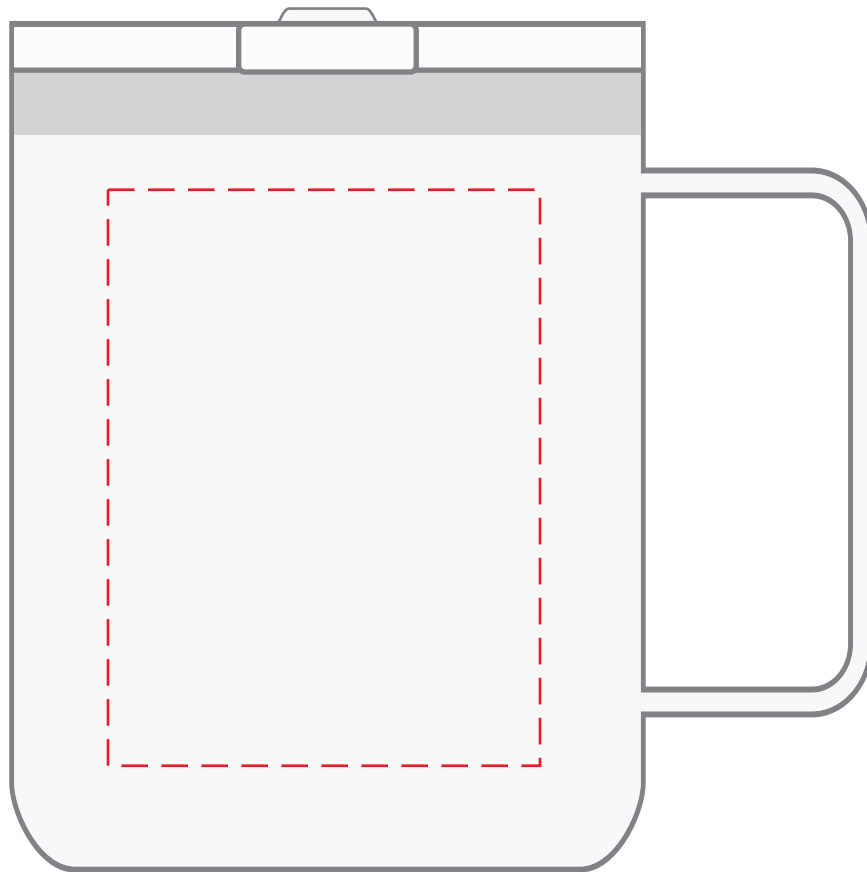

DWDC12
12 oz. Slim Camping Mug
DIRECT IMPRINT

Actual Size (100%)

(2 COLOR MAX)
IMPRINT AREA: 2.25"W X 3"H

- Red Layout Lines Do NOT Print.