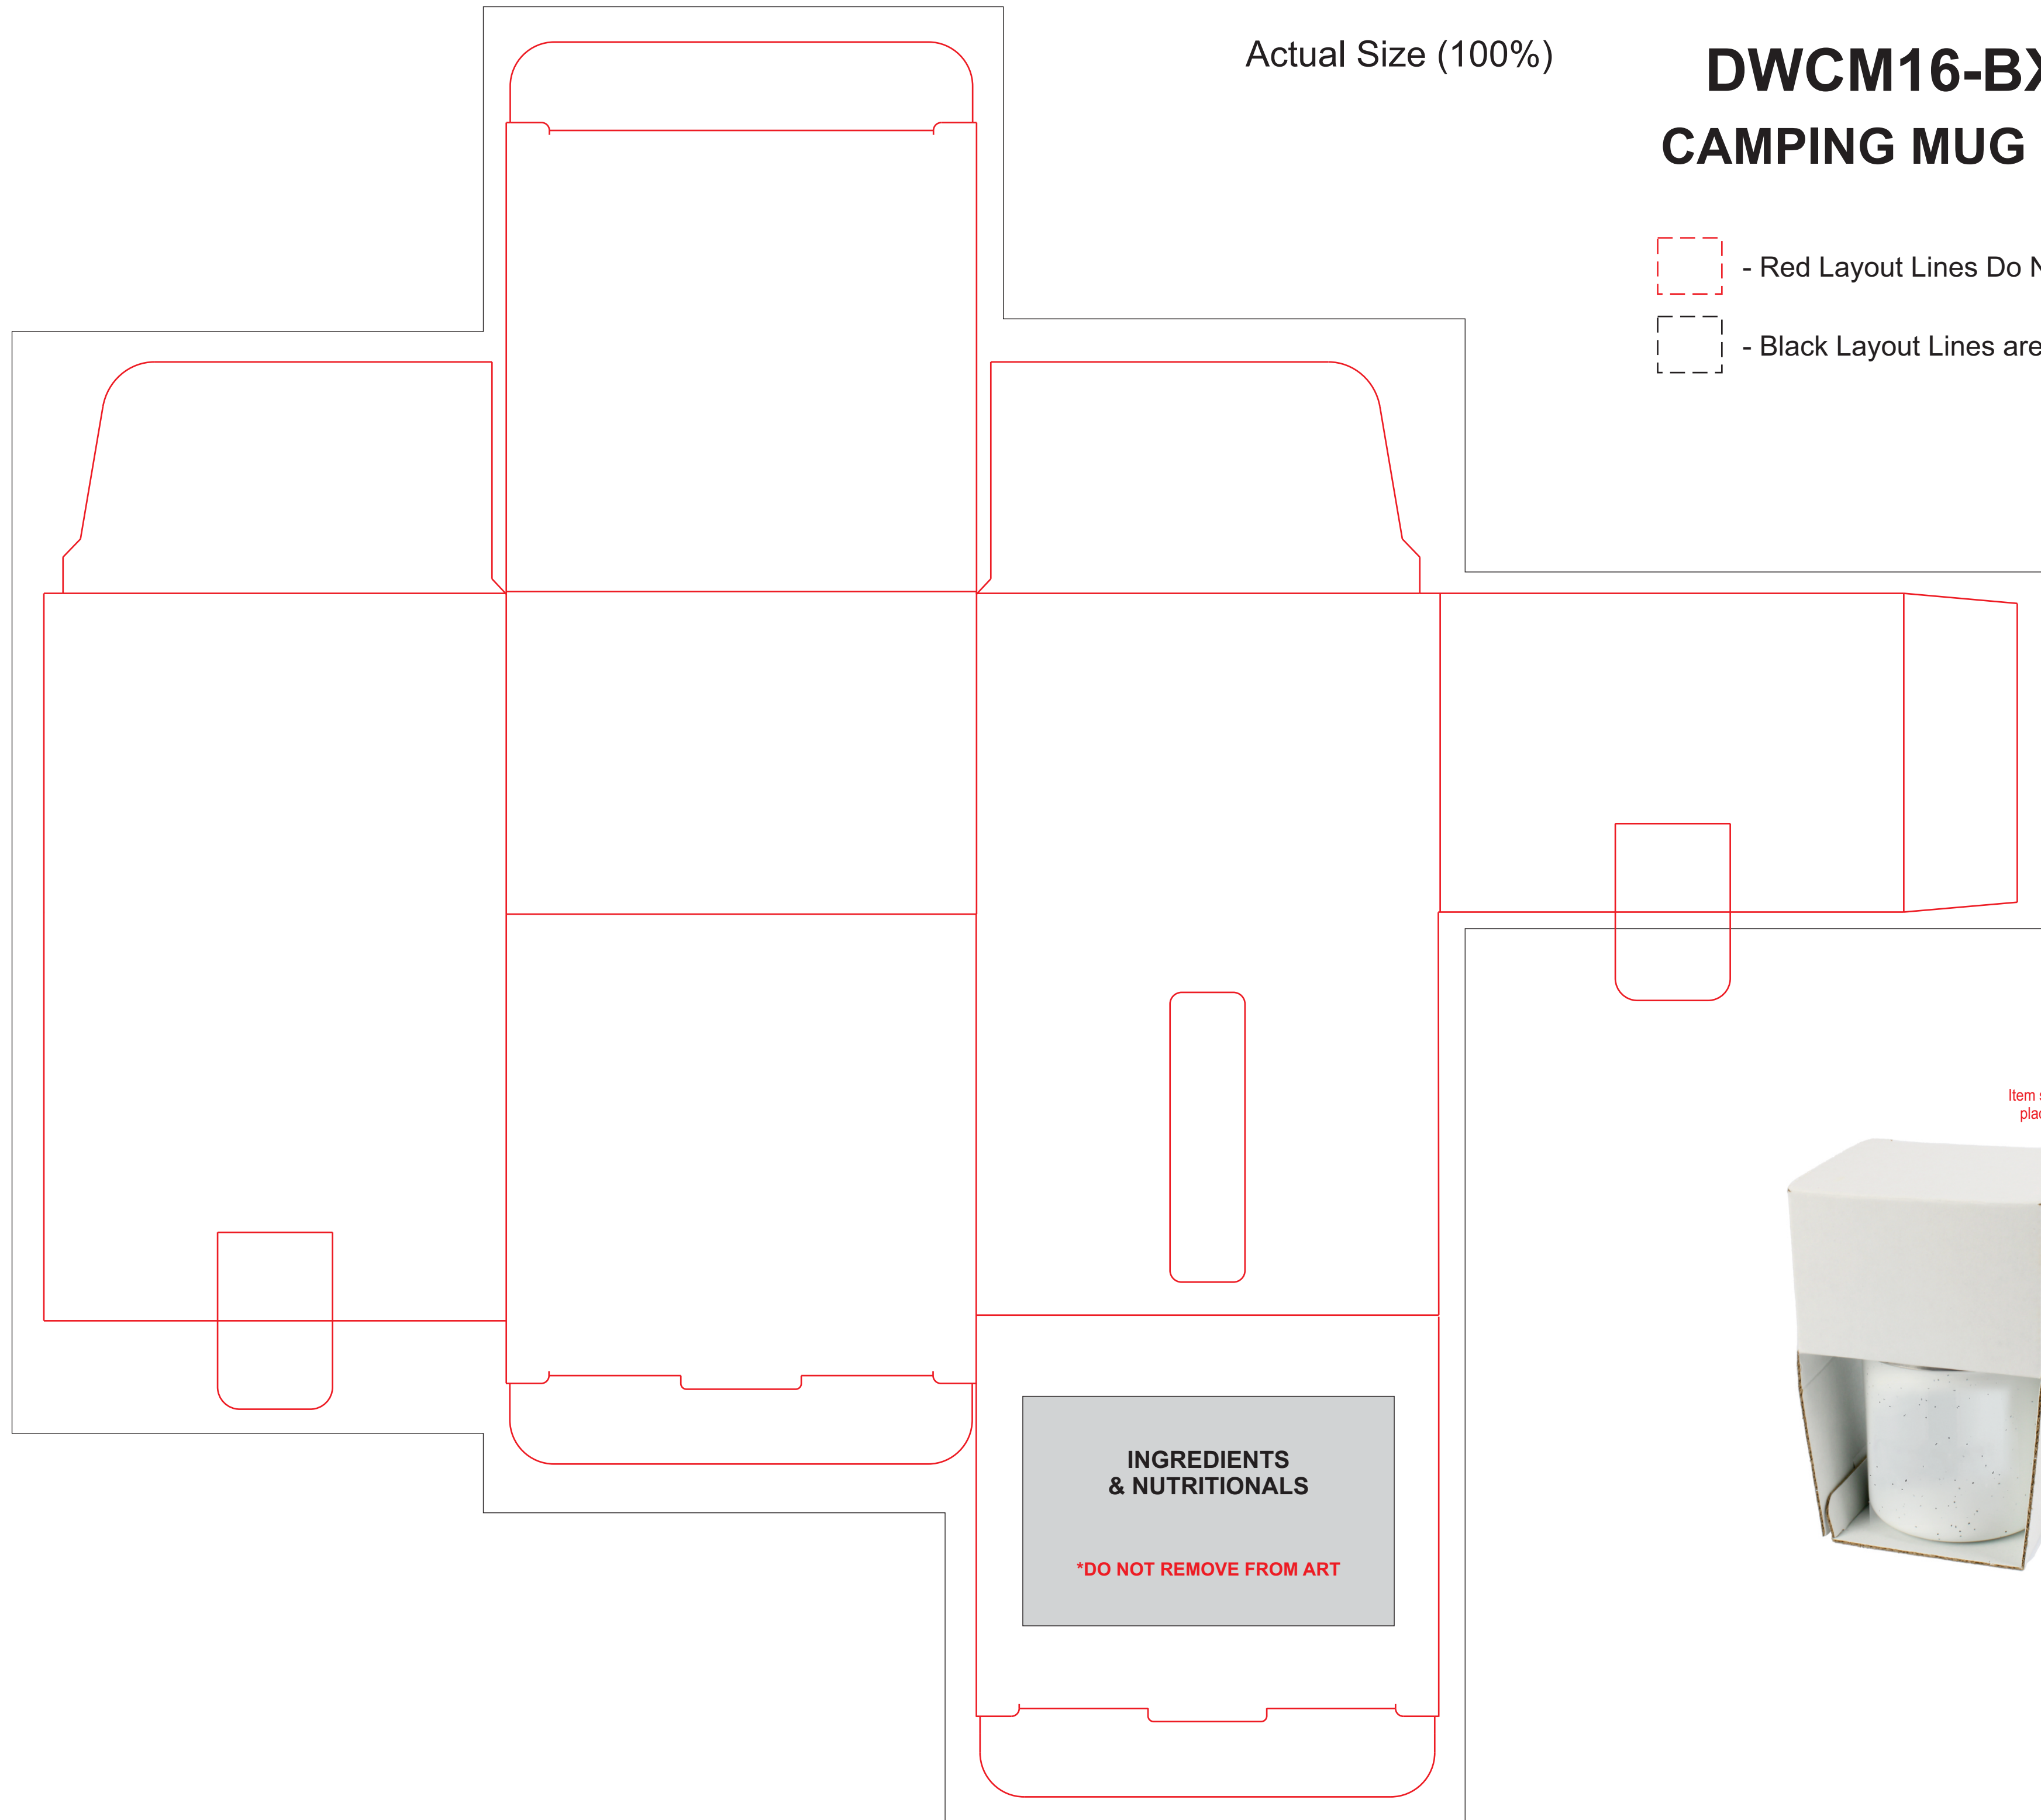

DWCM16-BX3
16 oz. Speckled Camping Mug
DIRECT IMPRINT

Actual Size (100%)

(2 COLOR MAX)
IMPRINT AREA: 2.25"W X 2"H

- Red Layout Lines Do NOT Print.

Actual Size (100%)

DWCM16-BX3 CAMPING MUG BOX

-  - Red Layout Lines Do NOT Print.
-  - Black Layout Lines are Bleed Areas

Item shown for placement.

2.75" SQUARE - LARGE LABEL

Print to this line
Bleed Line

Actual Size (100%)

LABEL AREA: 2.75"H X 2.75"W

- Red Layout Lines Do NOT Print.