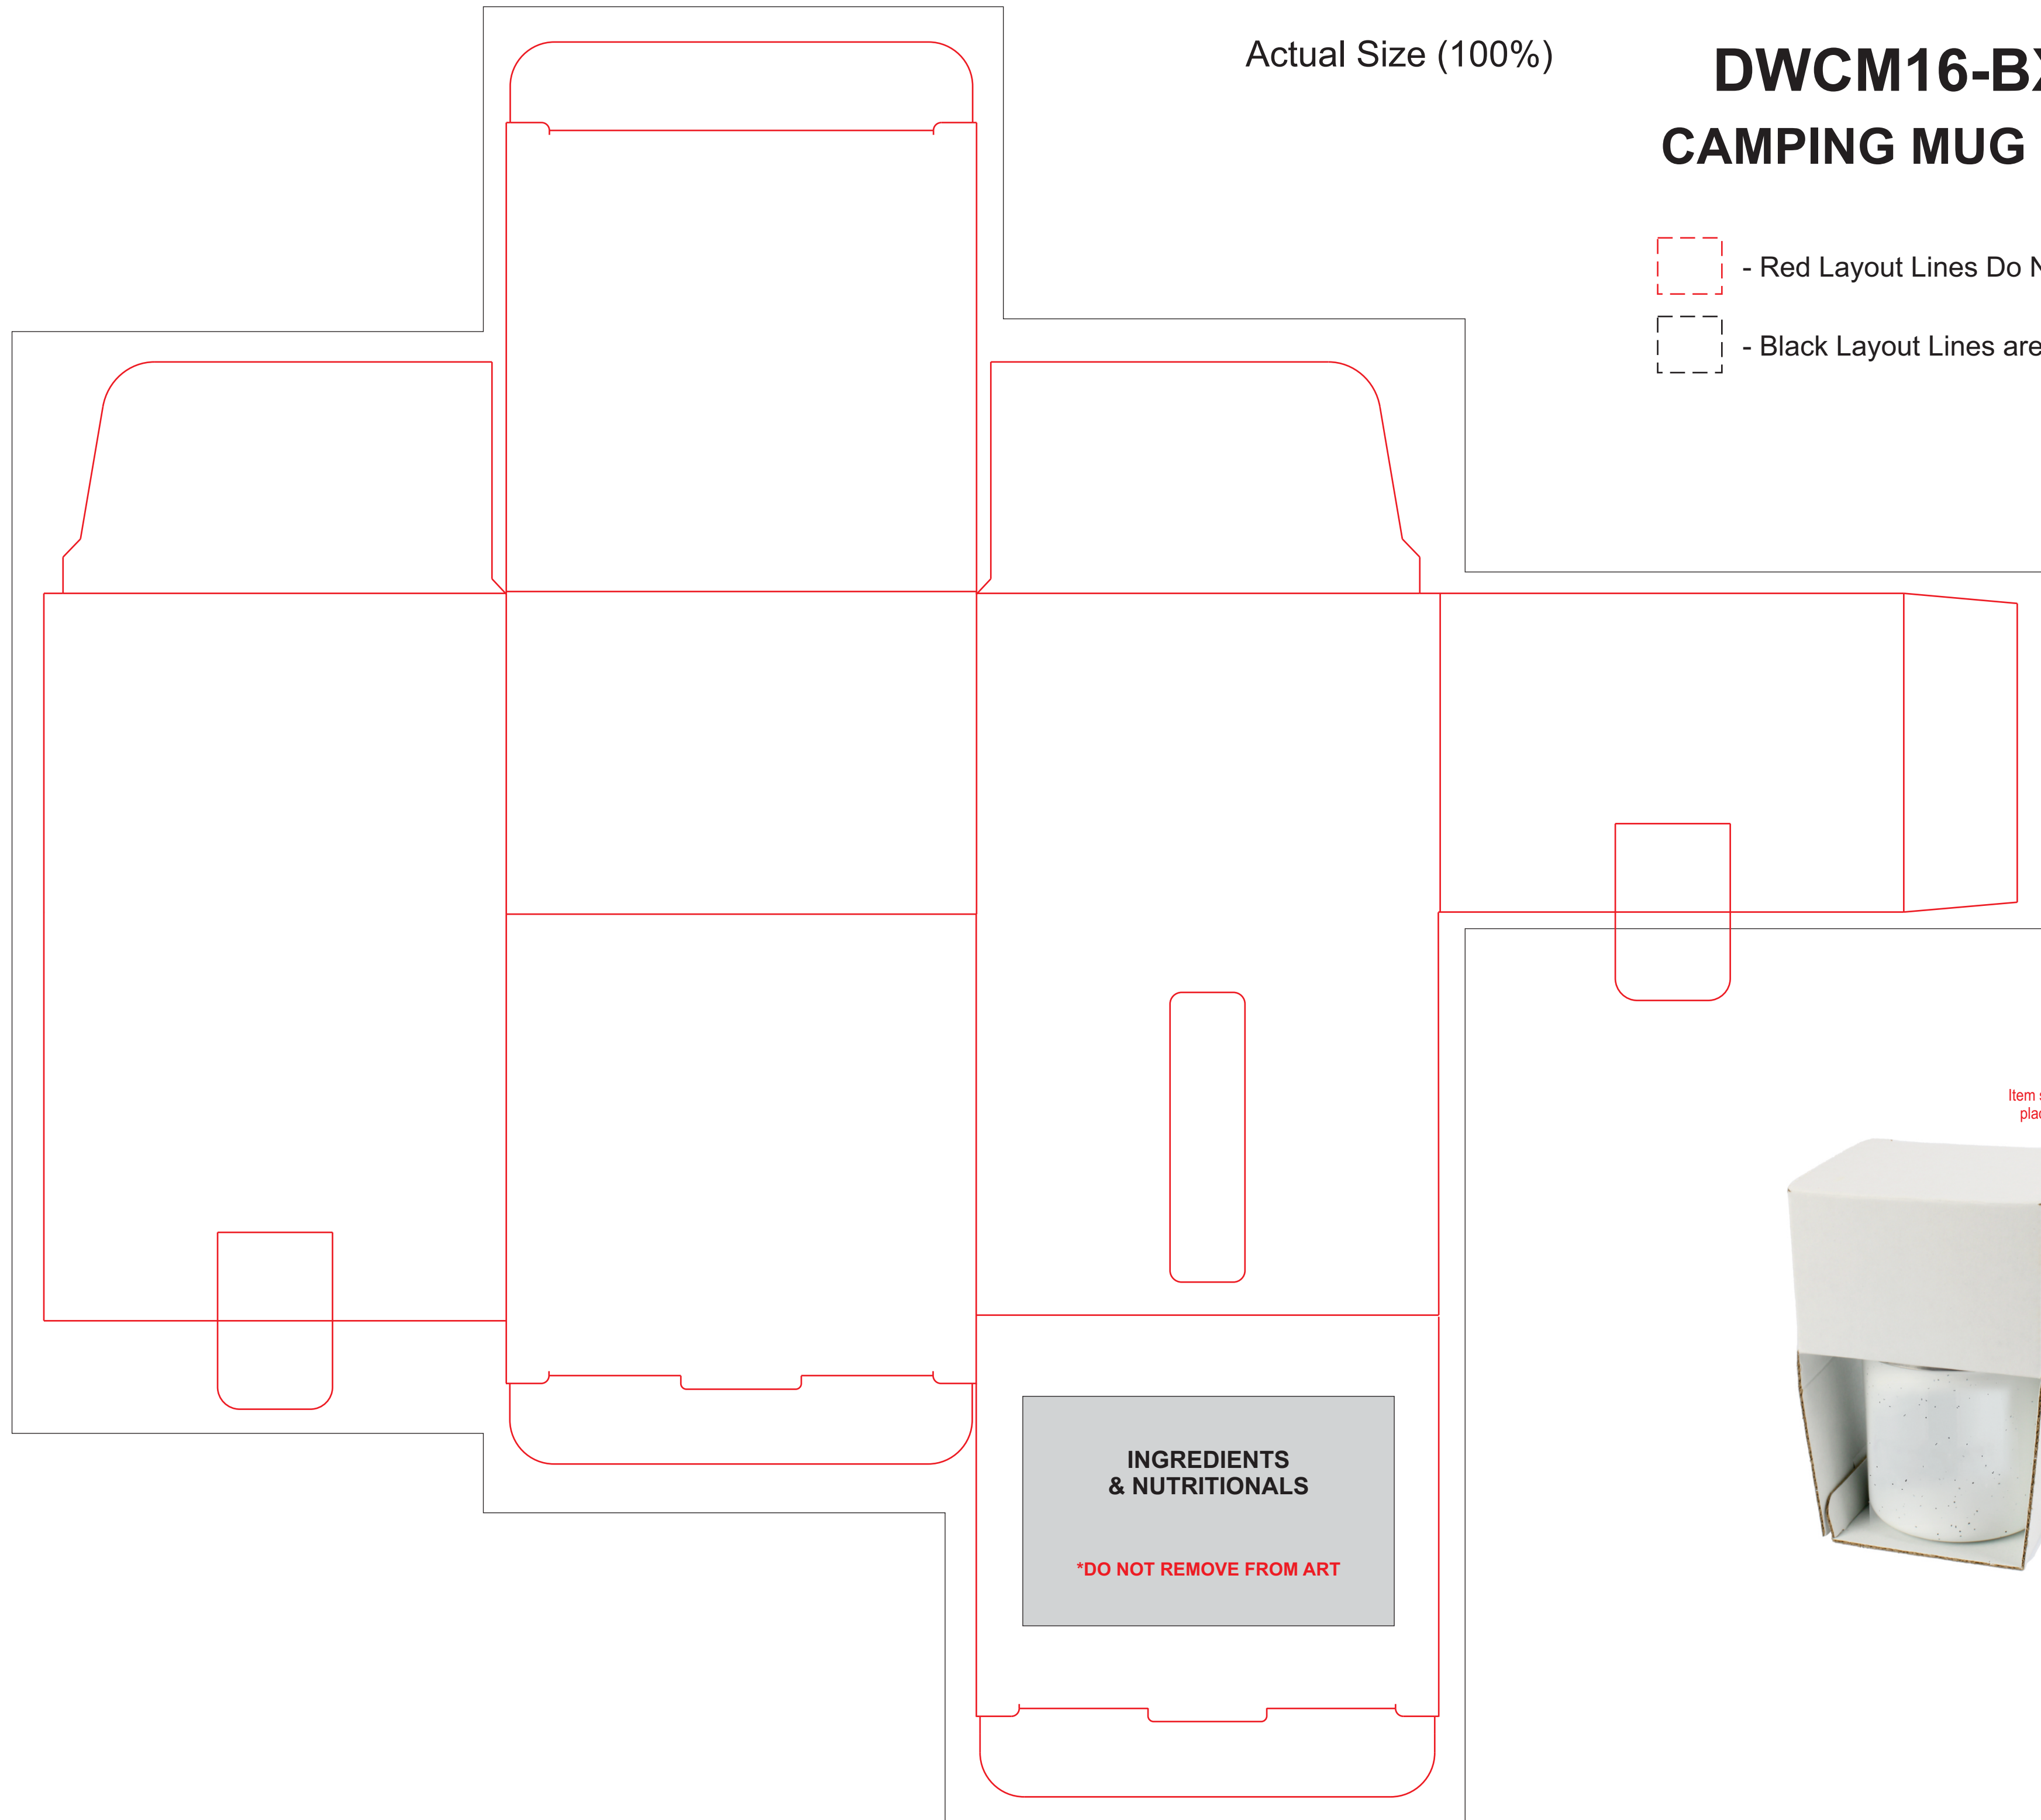

DWCM16-BX1
16 oz. Speckled Camping Mug
DIRECT IMPRINT

Actual Size (100%)

(2 COLOR MAX)
IMPRINT AREA: 2.25"W X 2"H

- Red Layout Lines Do NOT Print.

Actual Size (100%)

DWCM16-BX1 CAMPING MUG BOX

-  - Red Layout Lines Do NOT Print.
-  - Black Layout Lines are Bleed Areas

Item shown for placement.

**INGREDIENTS
& NUTRITIONALS**

***DO NOT REMOVE FROM ART**

**BOX DIMENSIONS:
3.6" X 3.6" X 2.30"**

3.5" CIRCLE LABEL

Print to this line
Bleed Line

Actual Size (100%)

***CITYBONFIRE TEXT MUST REMAIN ON THE LABEL**
LABEL AREA: 3.5" Diameter

- Red Layout Lines Do NOT Print.