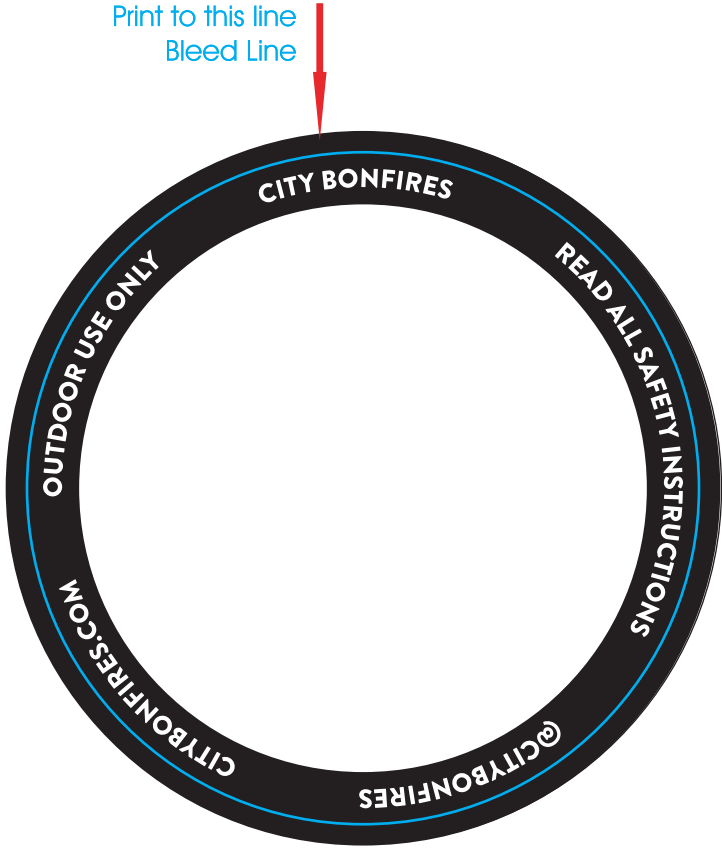

DWCM16-BX1
16 oz. Speckled Camping Mug
DIRECT IMPRINT

Actual Size (100%)

(2 COLOR MAX)
IMPRINT AREA: 2.25"W X 2"H

- Red Layout Lines Do NOT Print.

Actual Size (100%)

DWCM16-BX1 CAMPING MUG BOX

-  - Red Layout Lines Do NOT Print.
-  - Black Layout Lines are Bleed Areas

Item shown for placement.

**INGREDIENTS
& NUTRITIONALS**

***DO NOT REMOVE FROM ART**

**BOX DIMENSIONS:
3.6" X 3.6" X 2.30"**

3.5" CIRCLE LABEL

Print to this line
Bleed Line

Actual Size (100%)

***CITYBONFIRE TEXT MUST REMAIN ON THE LABEL**
LABEL AREA: 3.5" Diameter

- Red Layout Lines Do NOT Print.