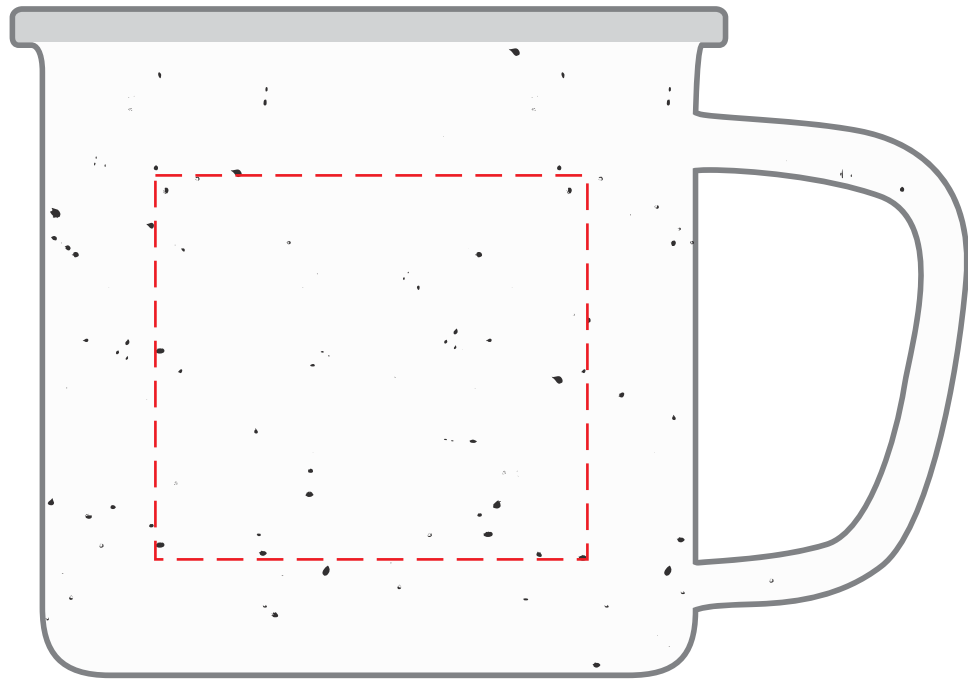

DWCM16-BX
16 oz. Speckled Camping Mug
DIRECT IMPRINT

Actual Size (100%)

(2 COLOR MAX)
IMPRINT AREA: 2.25"W X 2"H

- Red Layout Lines Do NOT Print.

Actual Size (100%)

DWCM16-BX CAMPING MUG BOX

-  - Red Layout Lines Do NOT Print.
-  - Black Layout Lines are Bleed Areas

Item shown for placement.

**BOX DIMENSIONS:
3.6" X 3.6" X 2.30"**