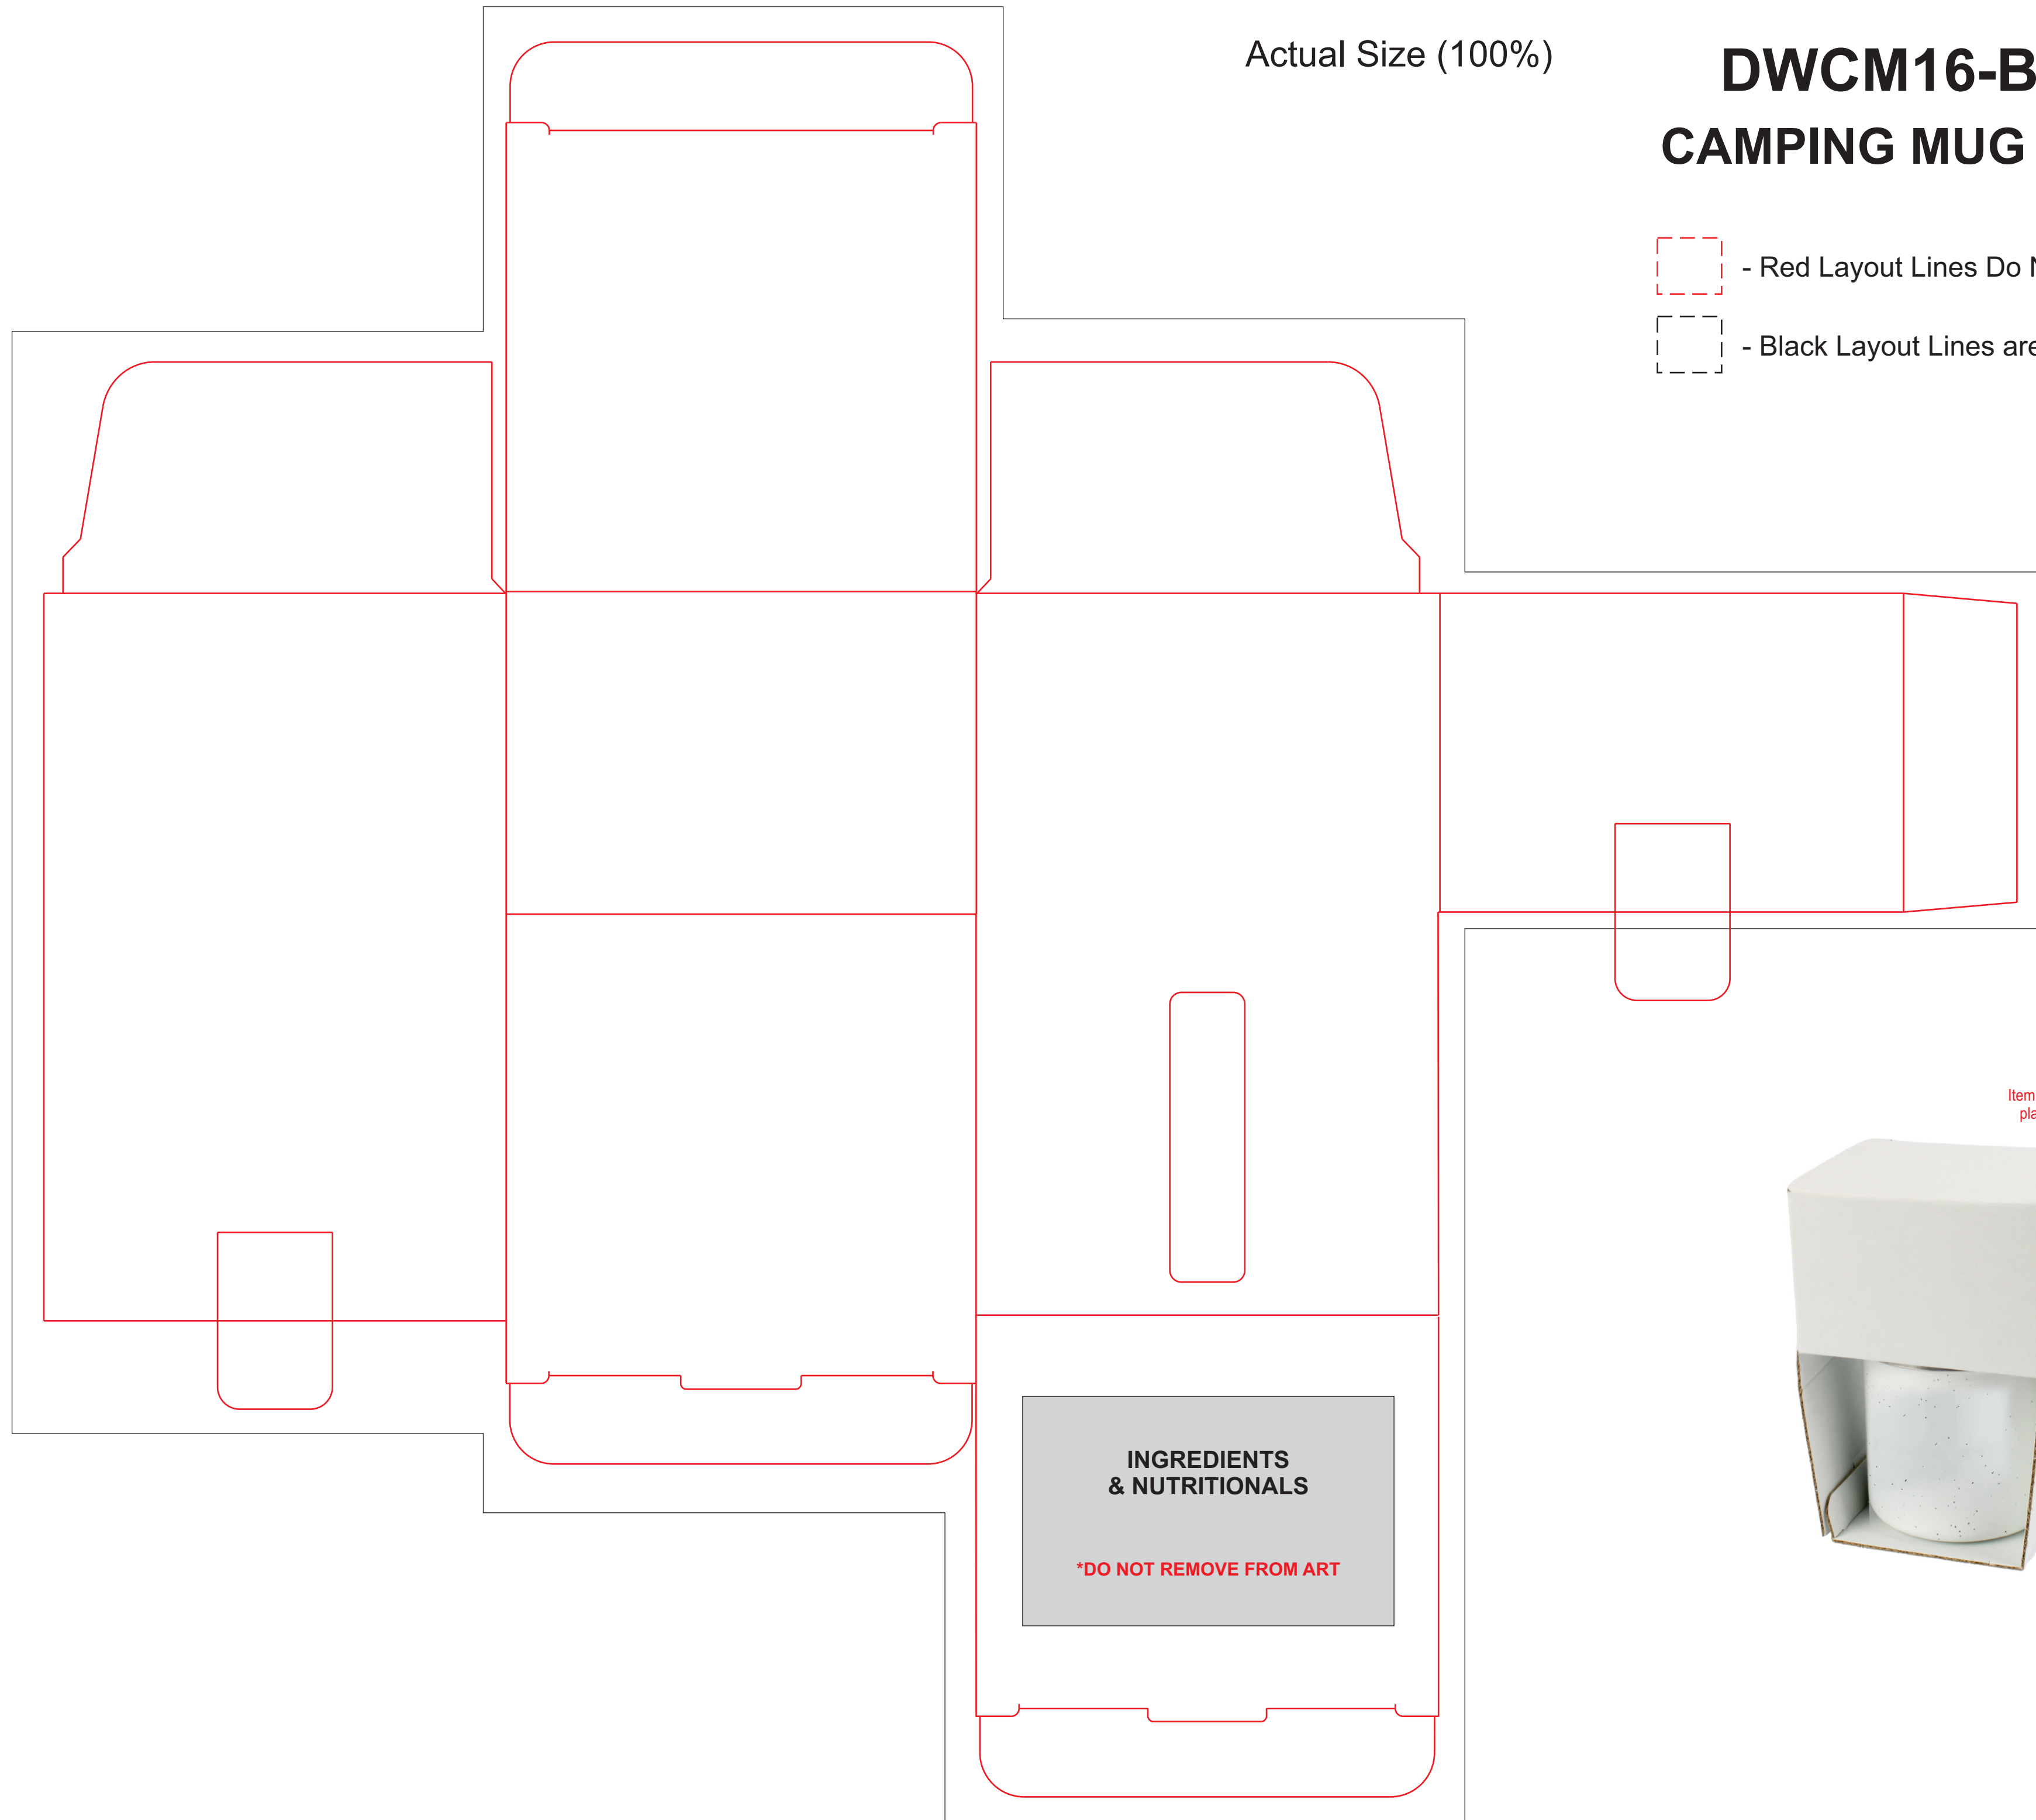

DWCM16-BX
16 oz. Speckled Camping Mug
DIRECT IMPRINT

Actual Size (100%)

(2 COLOR MAX)
IMPRINT AREA: 2.25"W X 2"H

- Red Layout Lines Do NOT Print.

Actual Size (100%)

DWCM16-BX CAMPING MUG BOX

-  - Red Layout Lines Do NOT Print.
-  - Black Layout Lines are Bleed Areas

Item shown for placement.

**BOX DIMENSIONS:
3.6" X 3.6" X 2.30"**