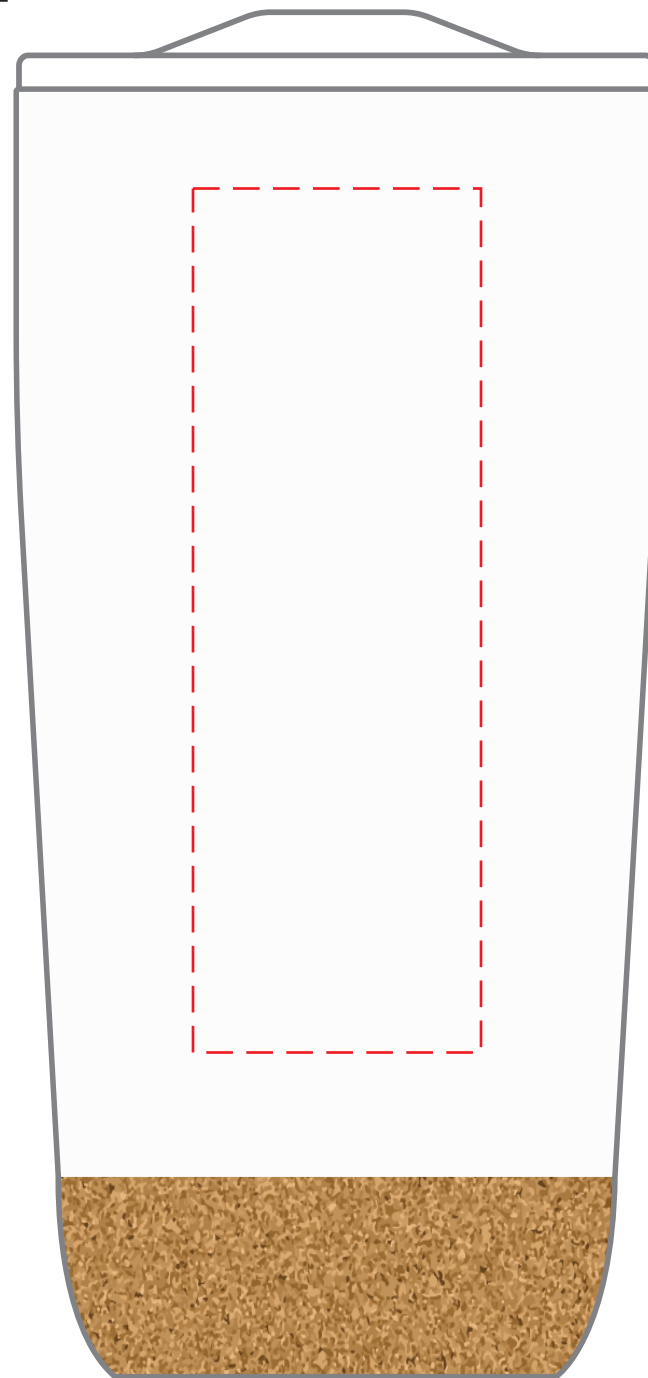

DWCK20

20 oz. Cork Bottom Tumbler w/ Plastic Liner

FULL COLOR-SIDE

**HORIZONTAL
IMPRINT AREA: 3"W X 3"H**

**VERTICAL
IMPRINT AREA: 1.5"W X 4.5"H**

Actual Size (100%)

- Red Layout Lines Do NOT Print.