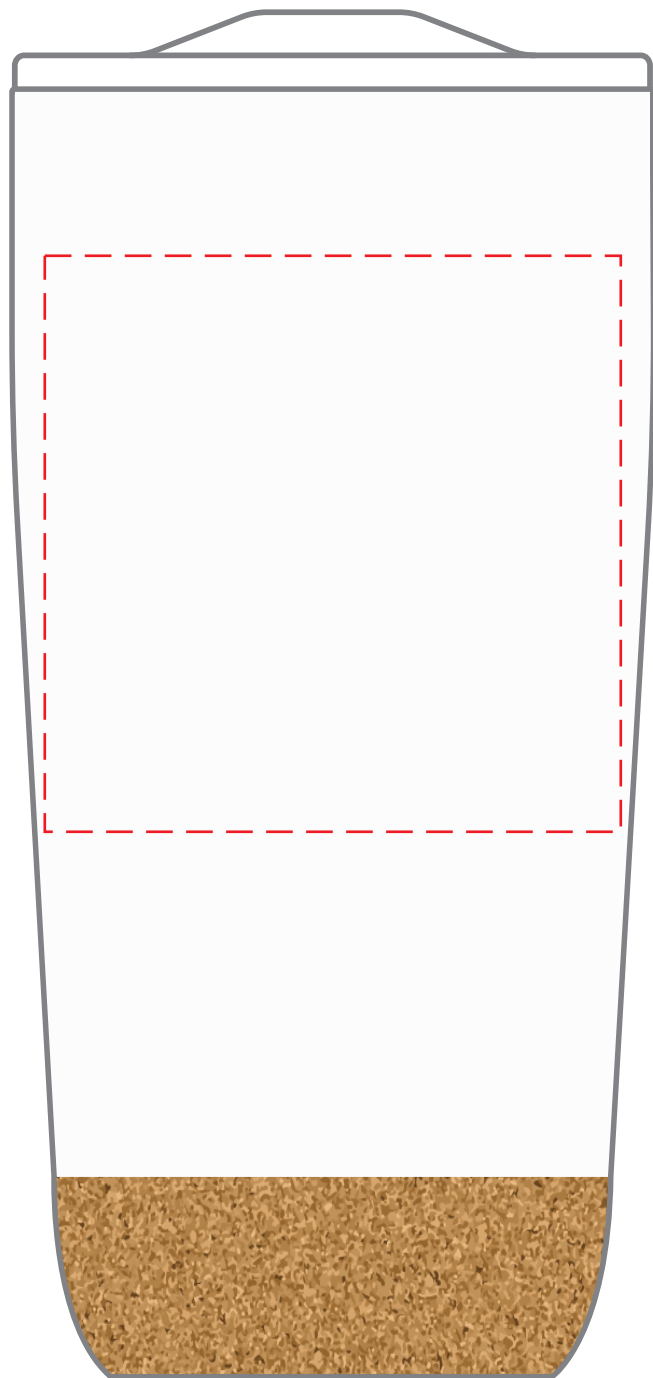

DWCK20

20 oz. Cork Bottom Tumbler w/ Plastic Liner

FULL COLOR-SIDE

**HORIZONTAL
IMPRINT AREA: 3"W X 3"H**

**VERTICAL
IMPRINT AREA: 1.5"W X 4.5"H**

Actual Size (100%)

- Red Layout Lines Do NOT Print.