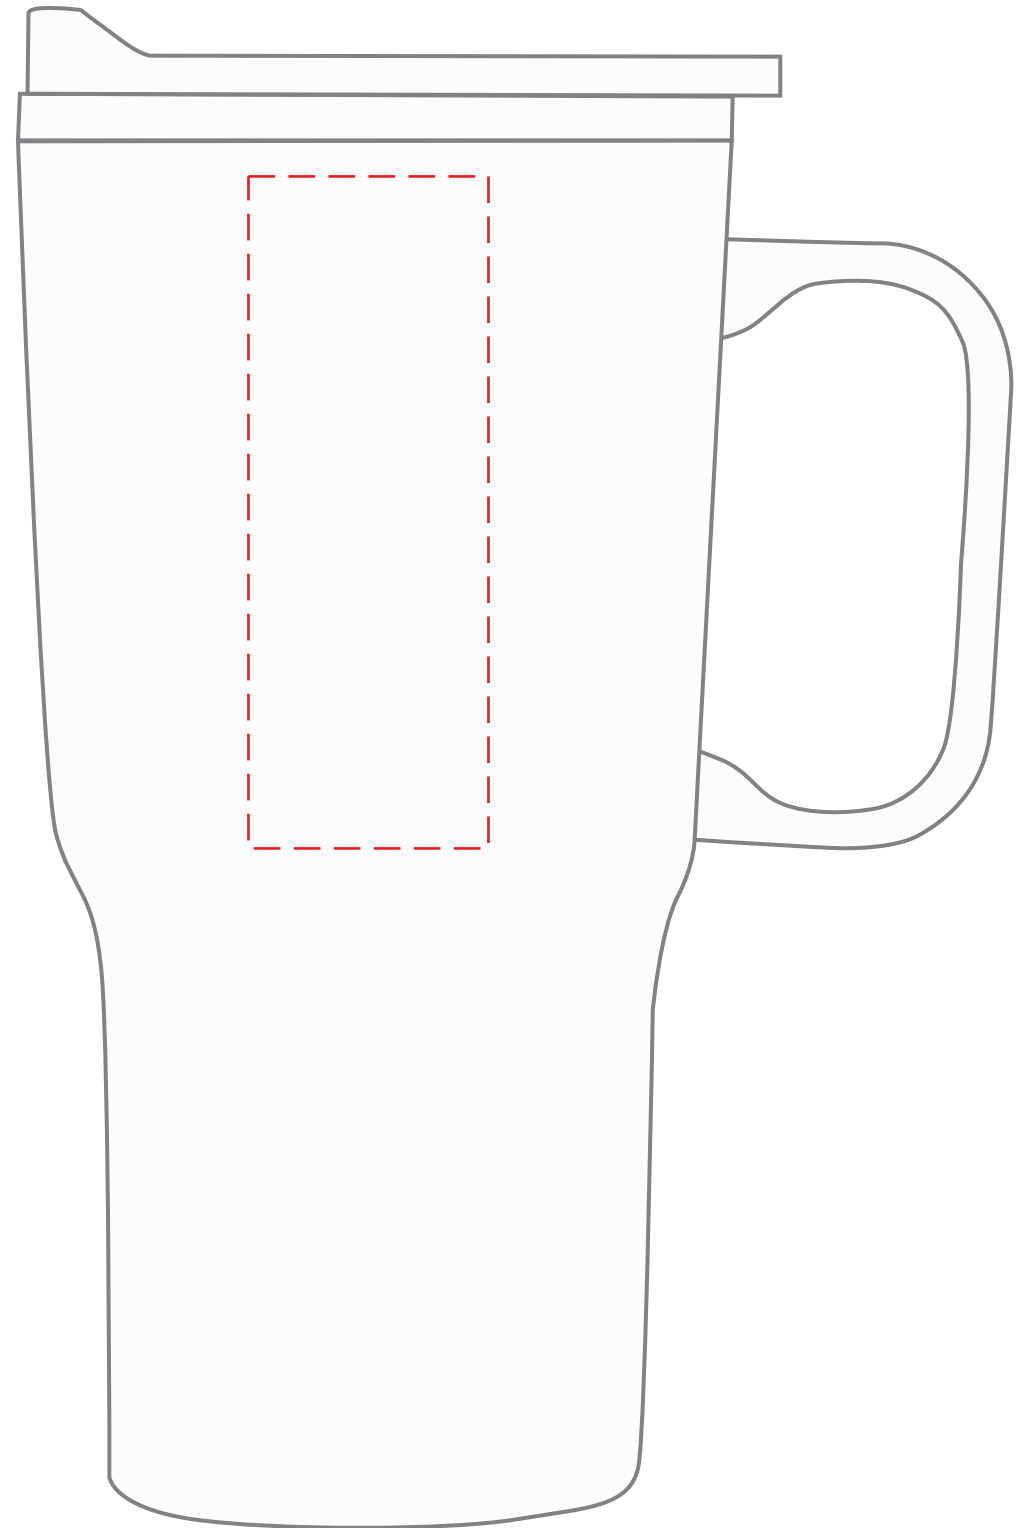

# DWCH20

20 oz. Tapered Tumbler w/ Plastic Insert & Plastic Handle

**DIRECT IMPRINT**

**HORIZONTAL  
IMPRINT AREA: 2.25"W X 2.25"H**

**VERTICAL  
IMPRINT AREA: 1.25"W X 3"H**

Actual Size (100%)

- Red Layout Lines Do NOT Print.