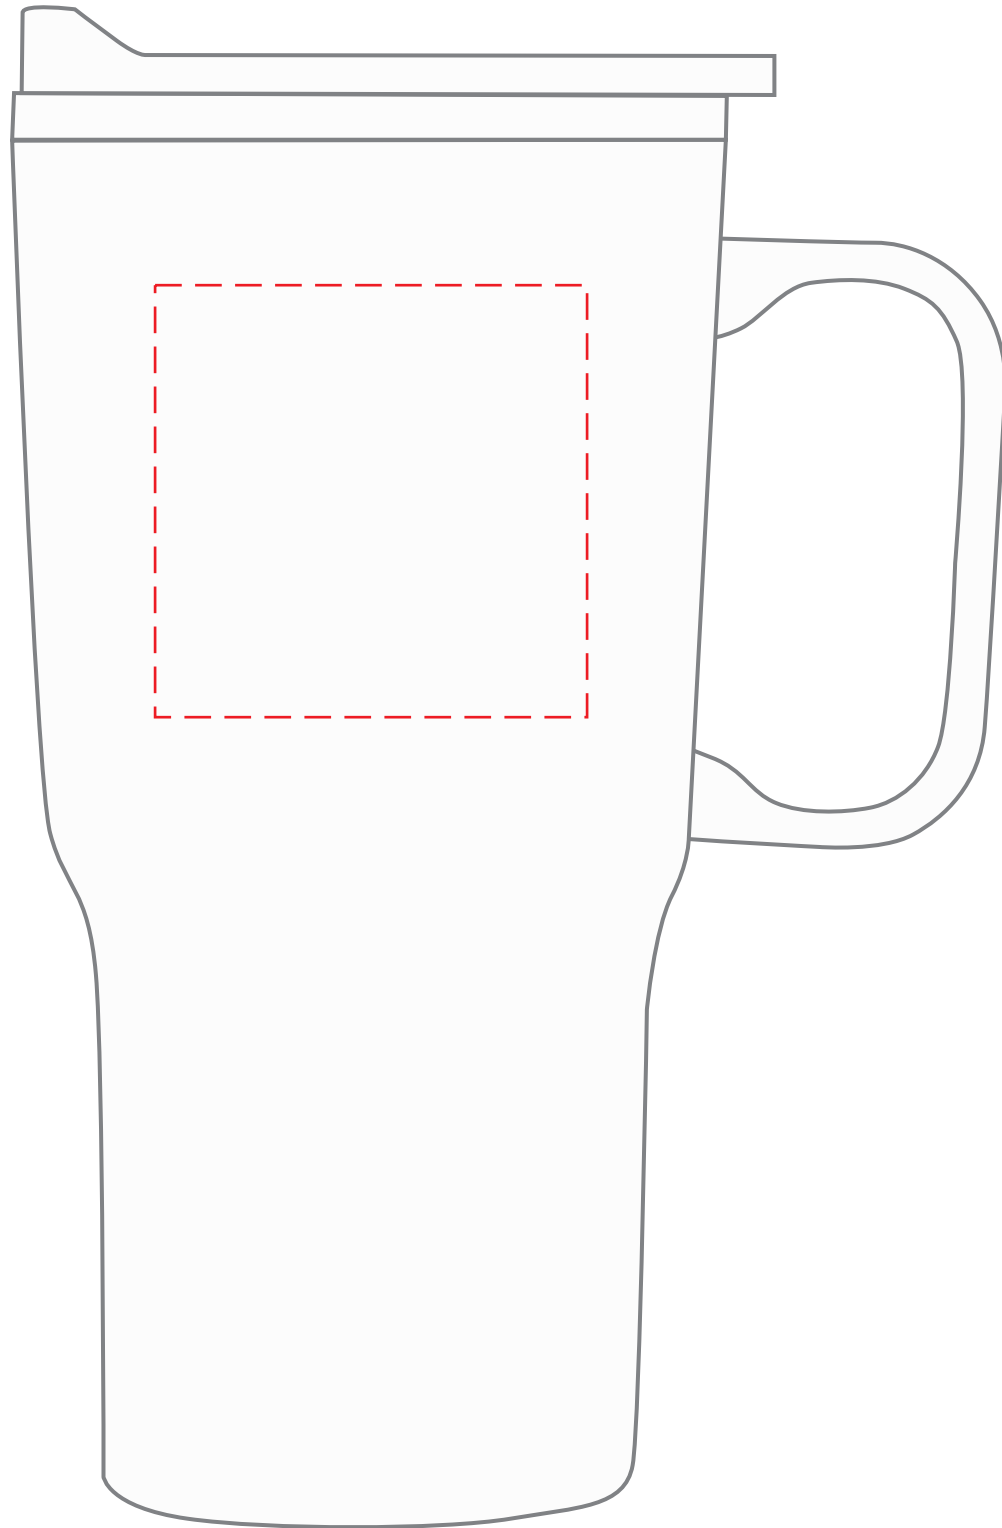

# DWCH20

20 oz. Tapered Tumbler w/ Plastic Insert & Plastic Handle

**DIRECT IMPRINT**

**HORIZONTAL  
IMPRINT AREA: 2.25"W X 2.25"H**

**VERTICAL  
IMPRINT AREA: 1.25"W X 3"H**

Actual Size (100%)

- Red Layout Lines Do NOT Print.