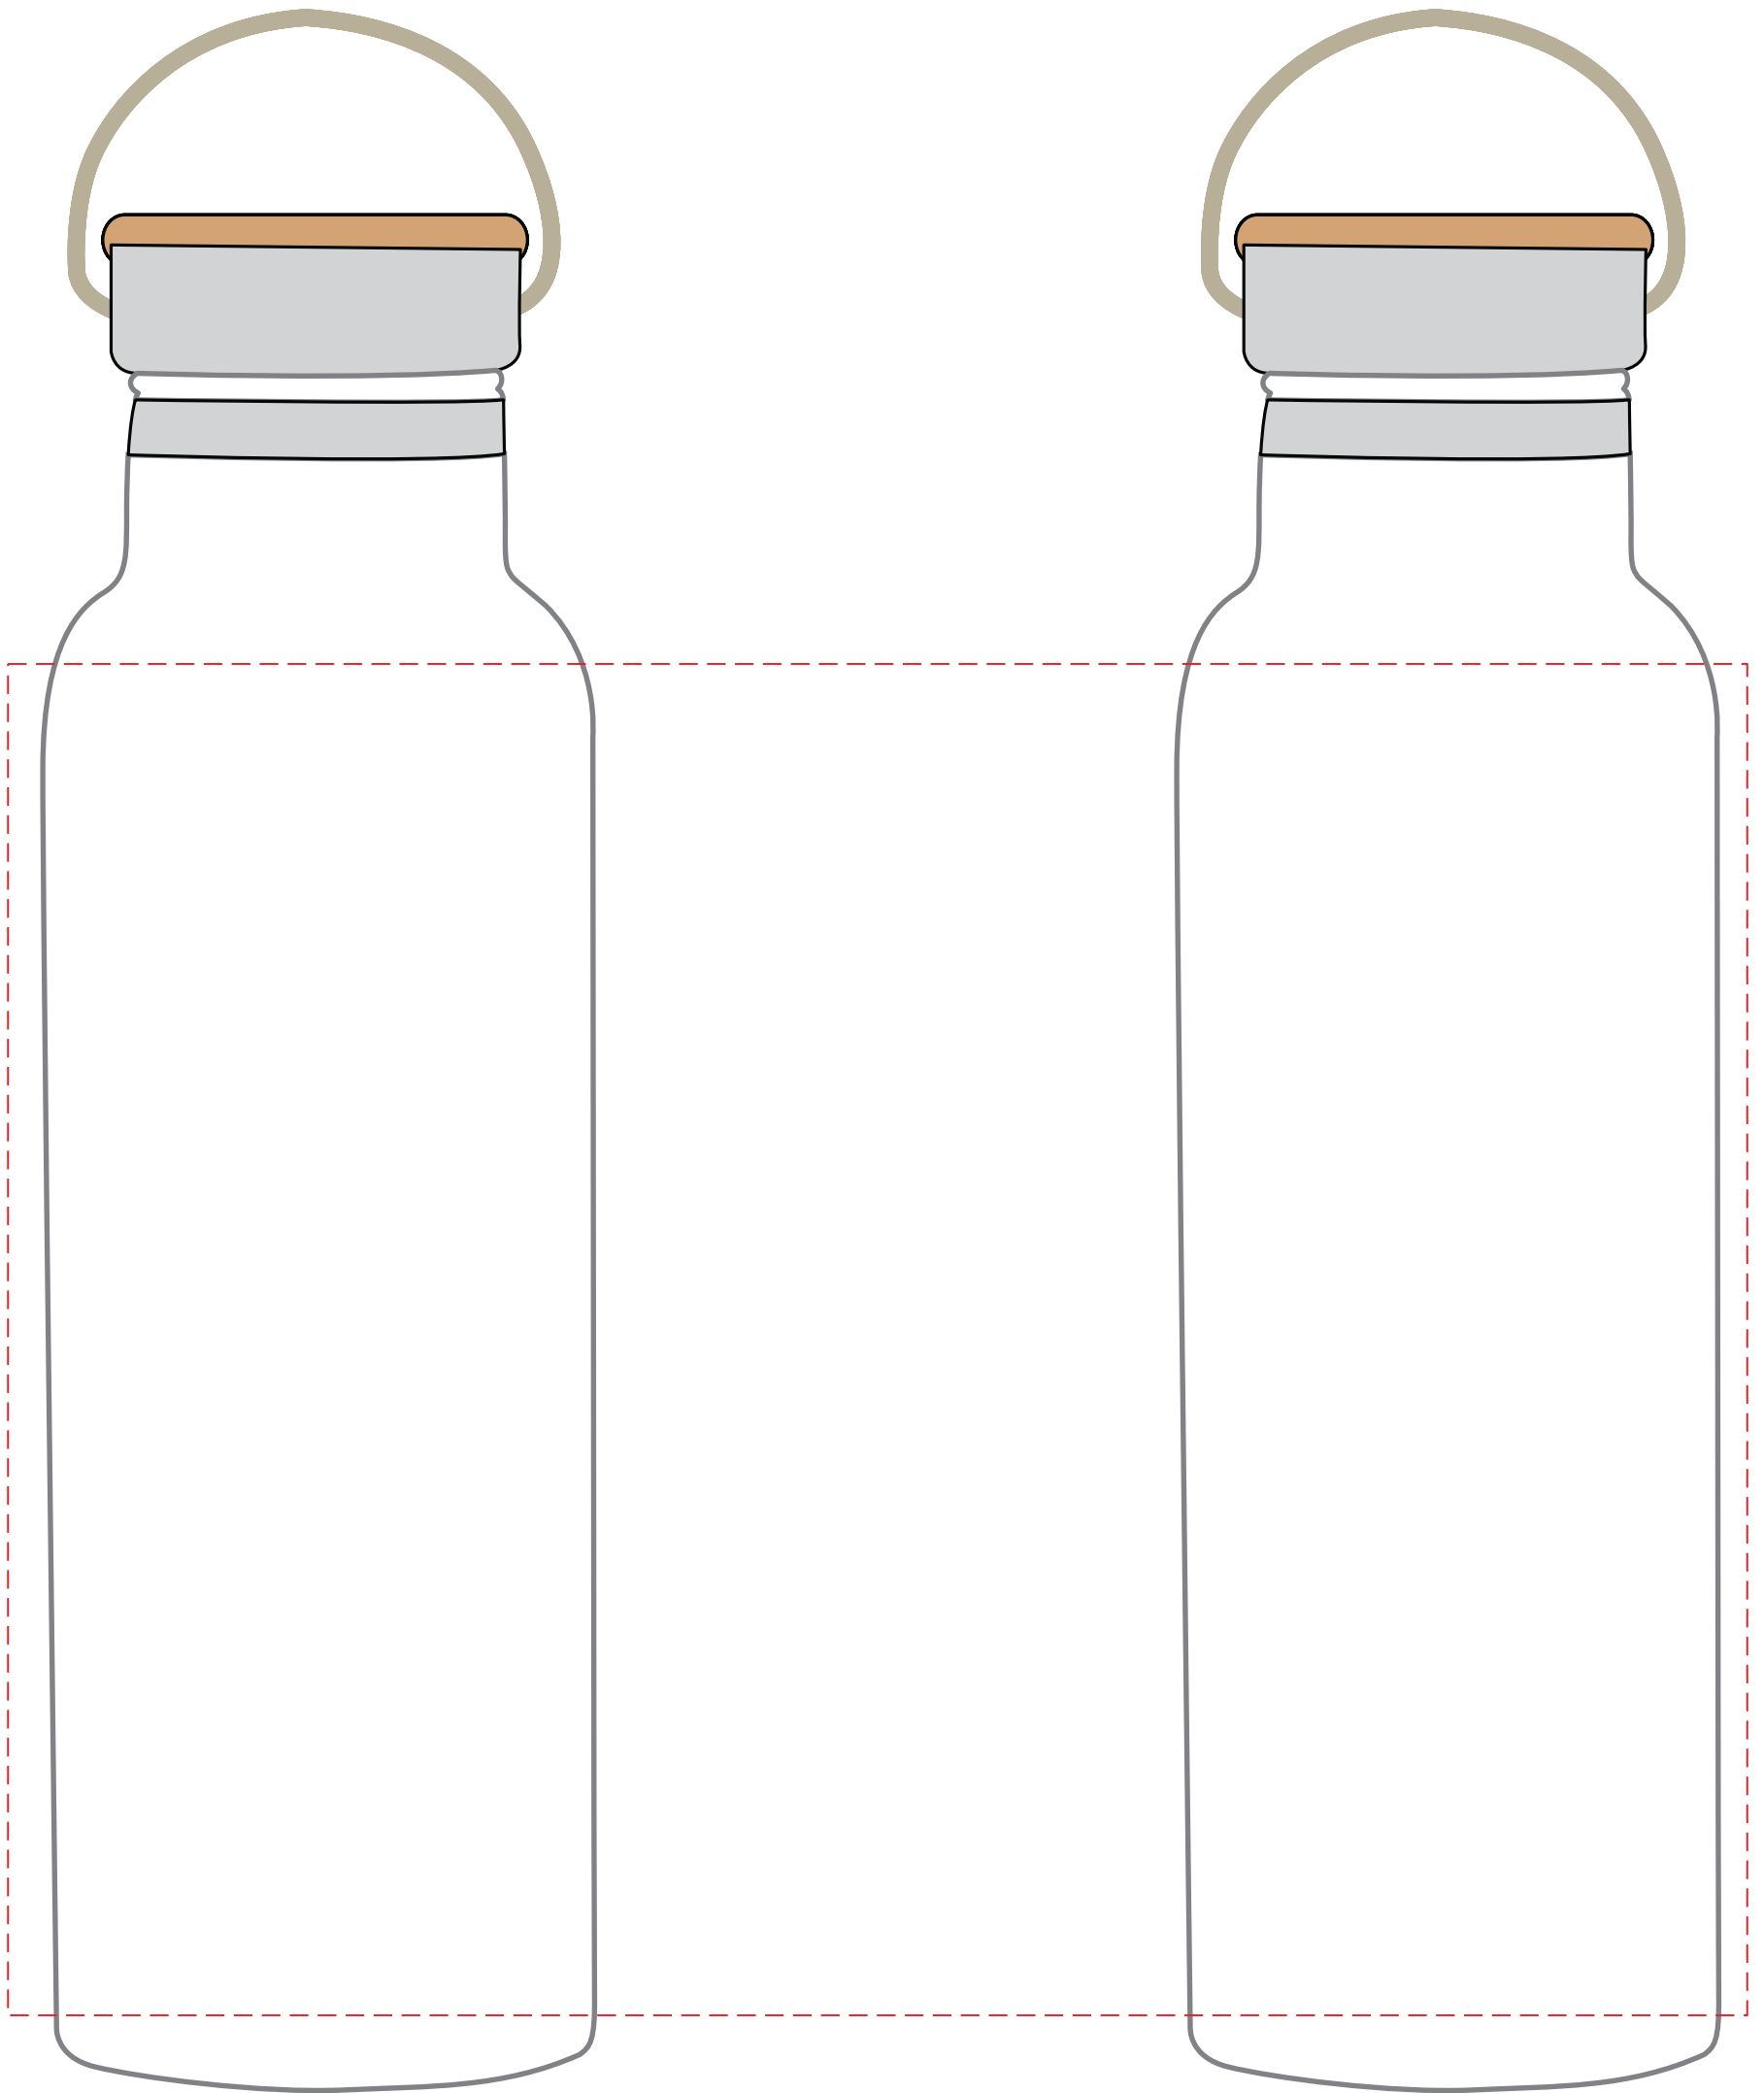

DWBM20
20 oz. Water bottle with Bamboo Lid
FULL COLOR - WRAP

IMPRINT AREA: 9.3307"W X 7.25"H

Actual Size (100%)

- Red Layout Lines Do NOT Print.