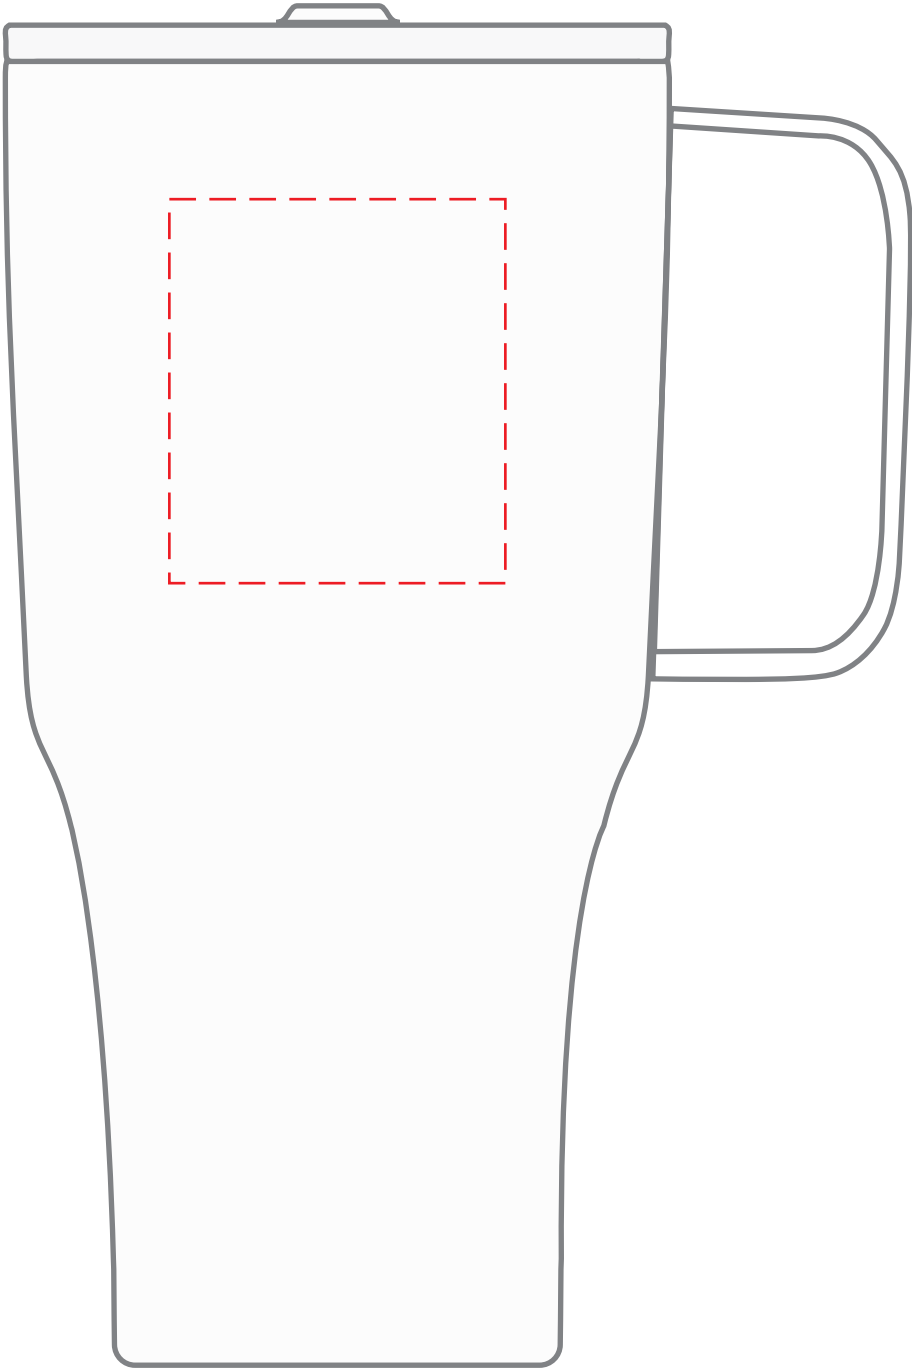

DWBH20
20 oz. Tapered Tumbler with Metal Handle
LASER

HORIZONTAL
IMPRINT AREA: 1.75"W X 2"H

VERTICAL
IMPRINT AREA: 1.75"W X 2"H

Actual Size (100%)

- Red Layout Lines Do NOT Print.