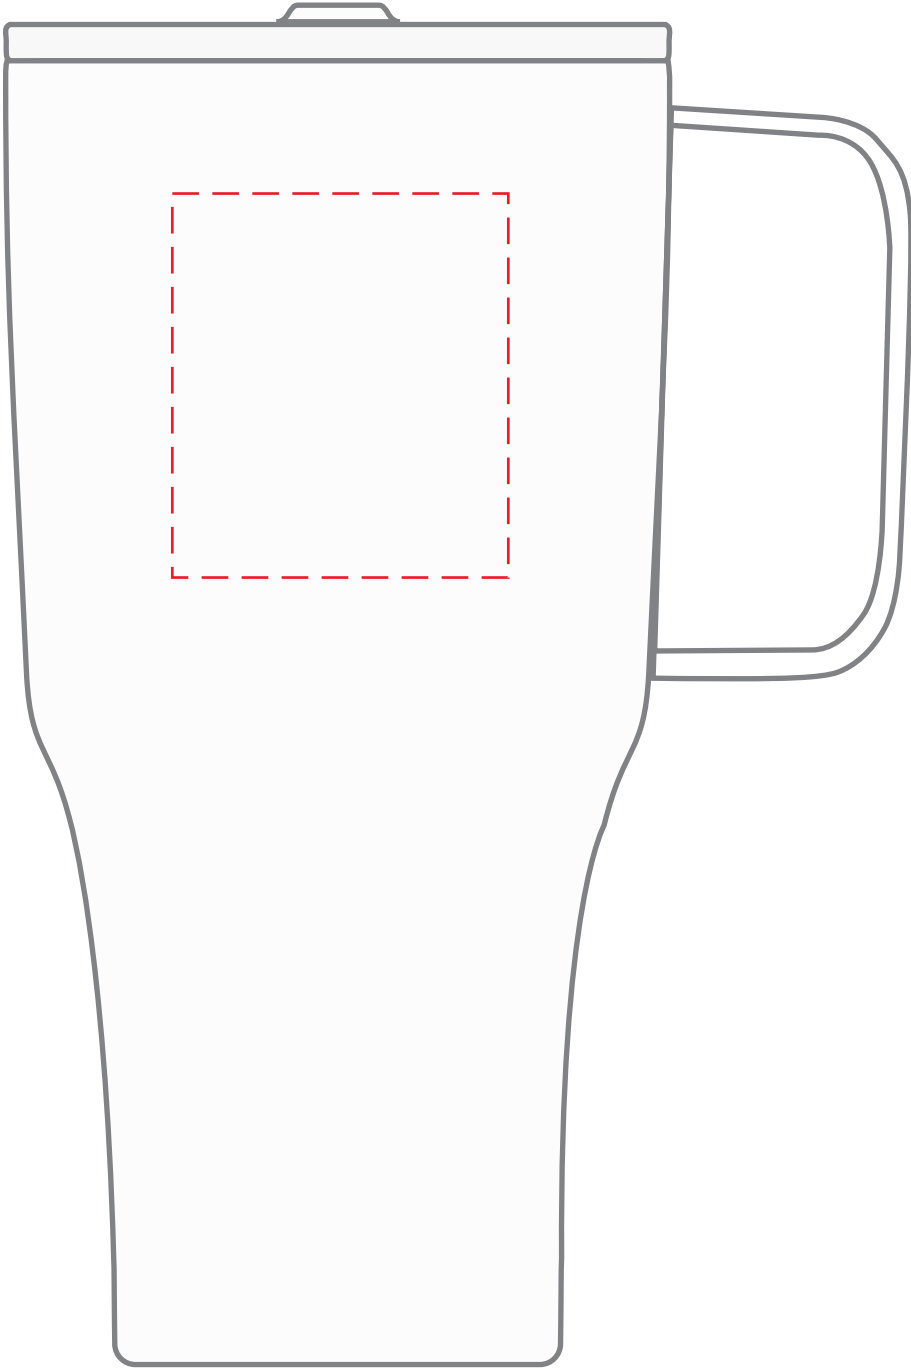

DWBH20
20 oz. Tapered Tumbler with Metal Handle
LASER

HORIZONTAL
IMPRINT AREA: 1.75"W X 2"H

VERTICAL
IMPRINT AREA: 1.75"W X 2"H

Actual Size (100%)

- Red Layout Lines Do NOT Print.