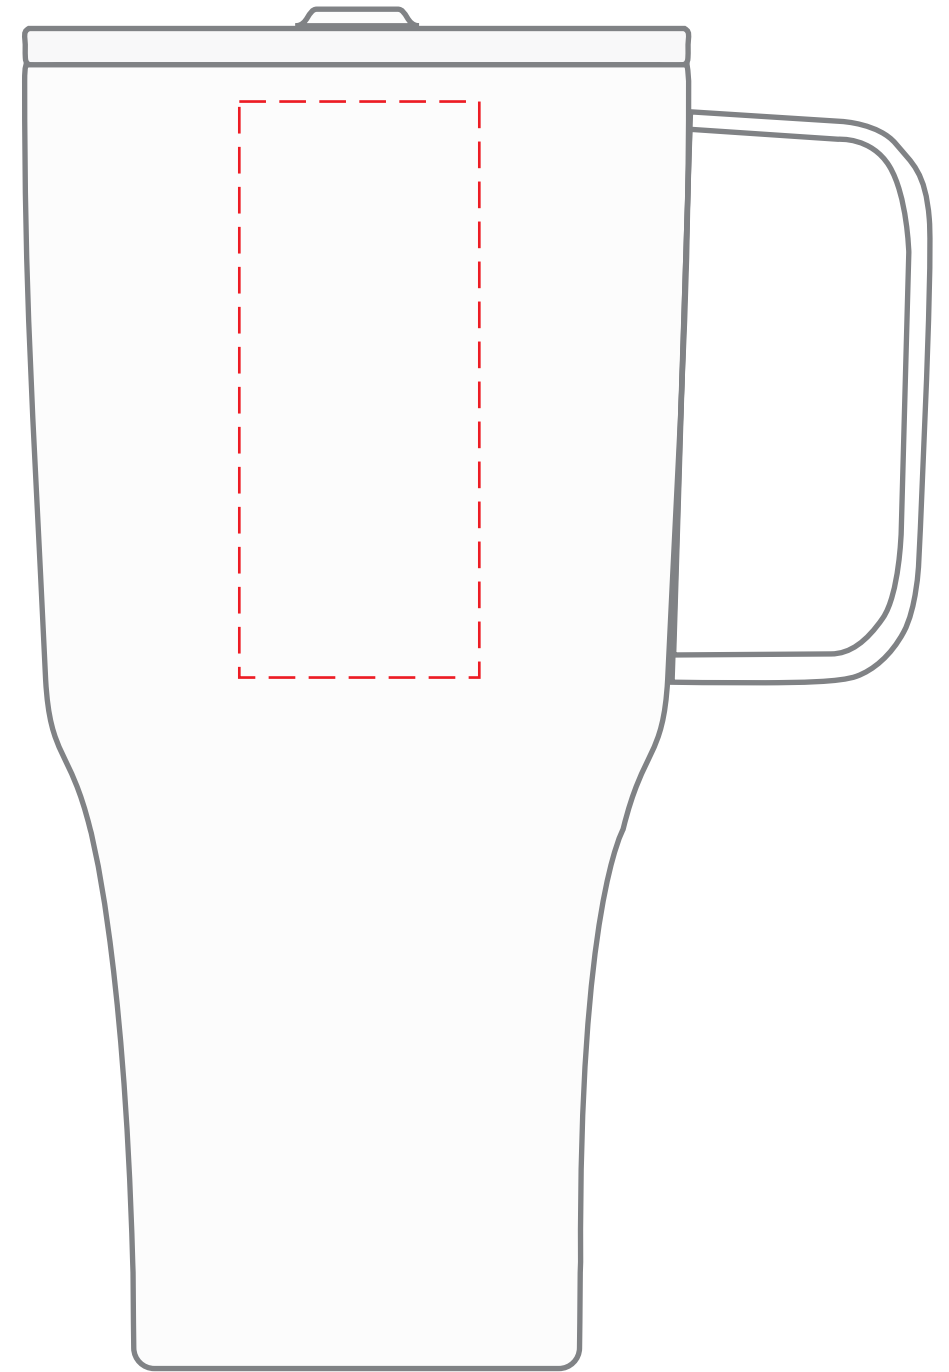

**DWBH20**  
**20 oz. Tapered Tumbler with Metal Handle**  
**DIRECT IMPRINT**

**HORIZONTAL**  
**IMPRINT AREA: 2.25"W X 2.25"H**

**VERTICAL**  
**IMPRINT AREA: 1.25"W X 3"H**

Actual Size (100%)

- Red Layout Lines Do NOT Print.