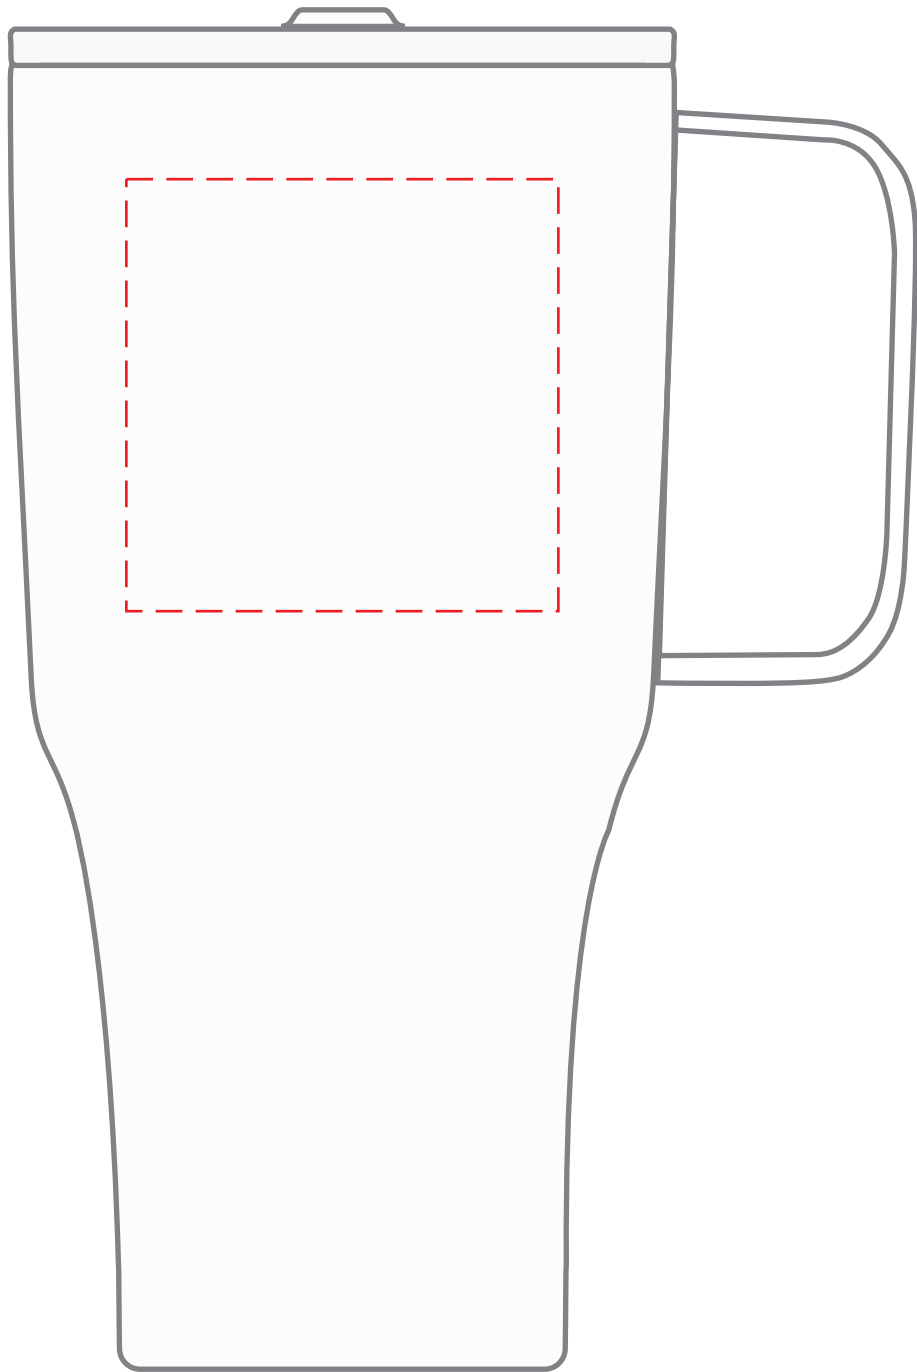

**DWBH20**  
**20 oz. Tapered Tumbler with Metal Handle**  
**DIRECT IMPRINT**

**HORIZONTAL**  
**IMPRINT AREA: 2.25"W X 2.25"H**

**VERTICAL**  
**IMPRINT AREA: 1.25"W X 3"H**

Actual Size (100%)

- Red Layout Lines Do NOT Print.