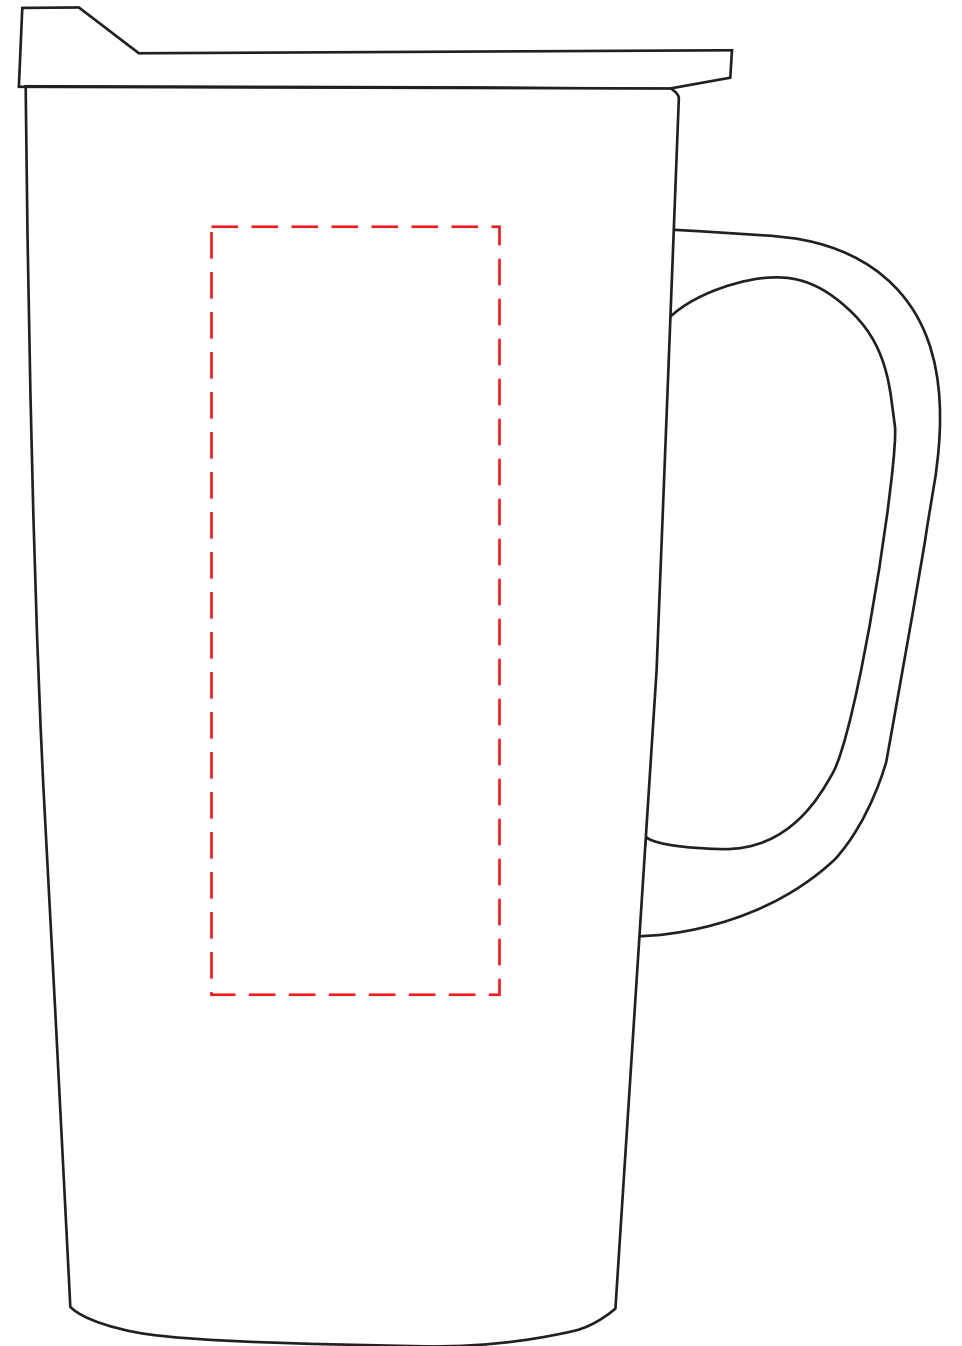

DWAH20

**20 oz. Straight Tumbler w/ Plastic Insert & Plastic Handle
LASER**

**HORIZONTAL
IMPRINT AREA: 1.75"W X 2"H**

**VERTICAL
IMPRINT AREA: 1.5"W X 4"H**

Actual Size (100%)

- Red Layout Lines Do NOT Print.