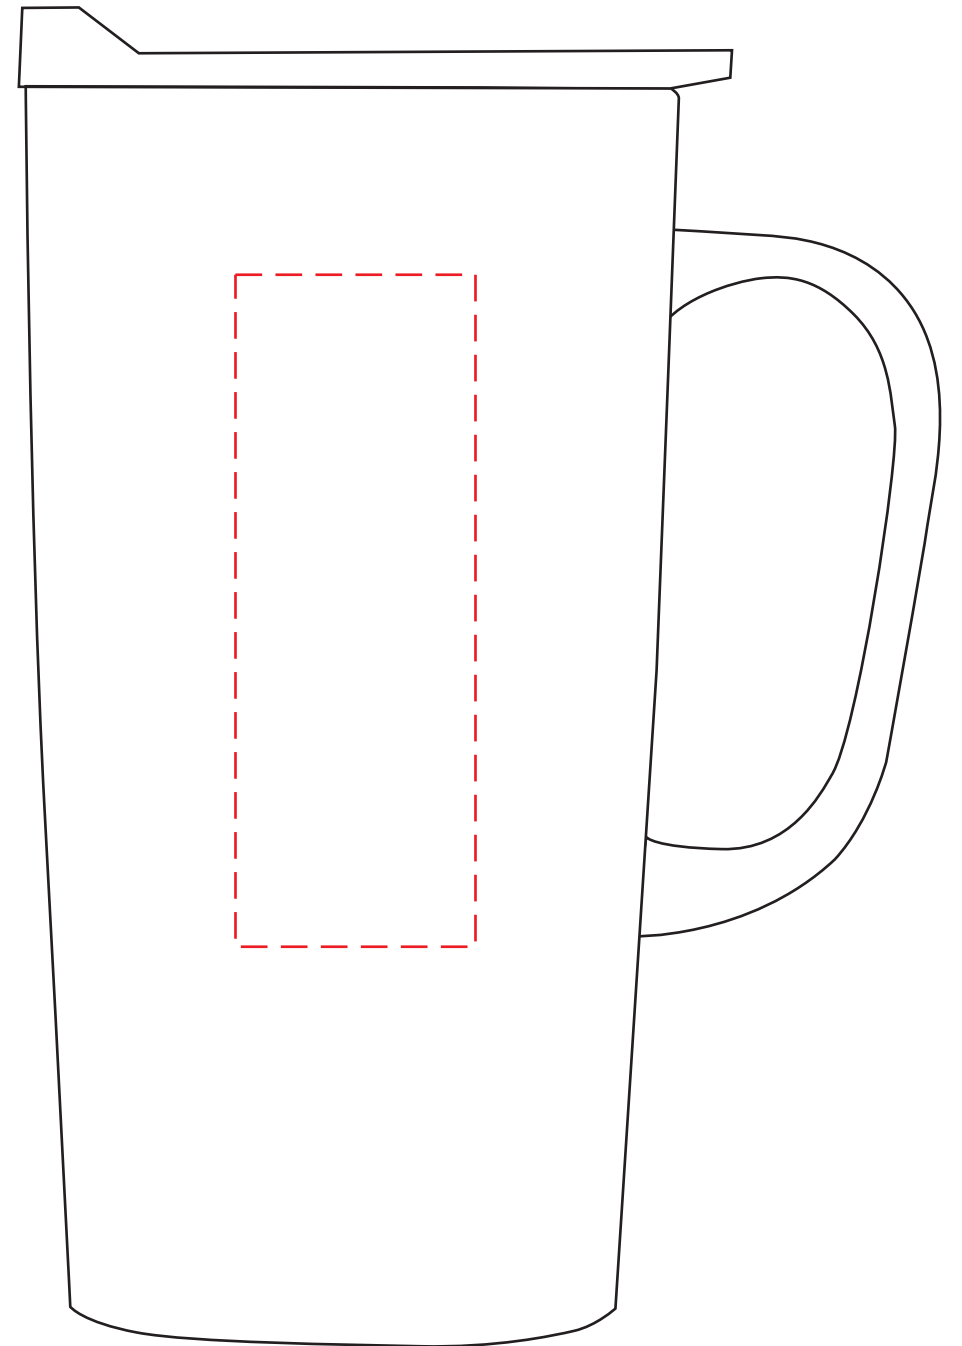

DWAH20

20 oz. Straight Tumbler w/ Plastic Insert & Plastic Handle

DIRECT IMPRINT

**HORIZONTAL
IMPRINT AREA: 2.25"W X 2.25"H**

**VERTICAL
IMPRINT AREA: 1.25"W X 3.5"H**

Actual Size (100%)

- Red Layout Lines Do NOT Print.