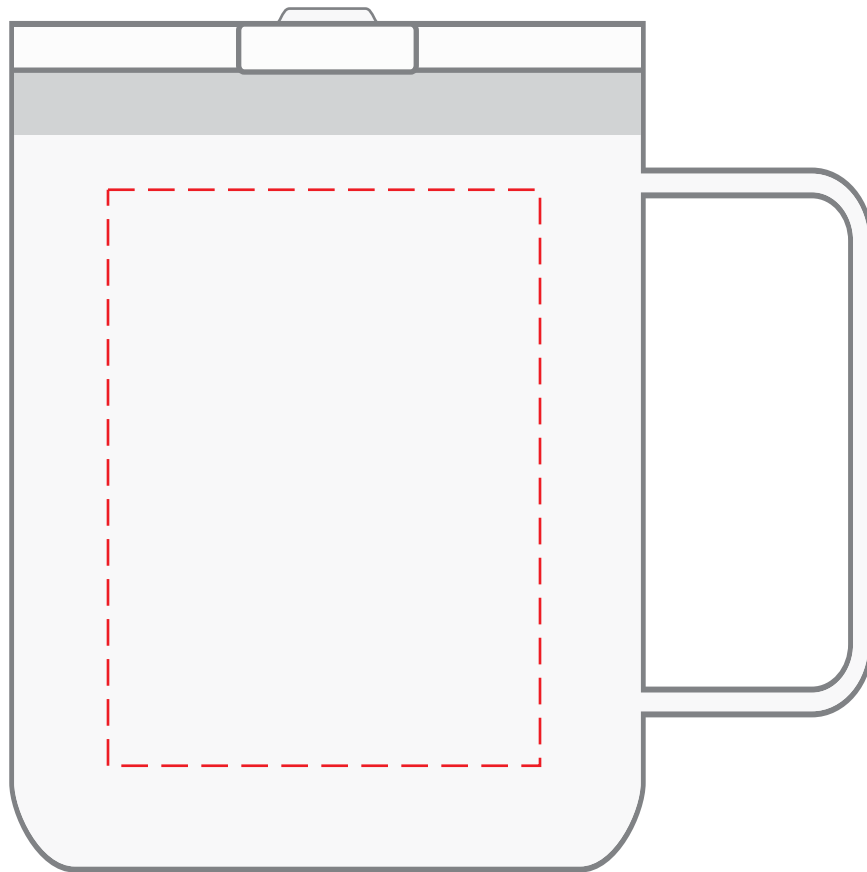

## 12 oz. Slim Camping Mug

### DIRECT IMPRINT

Item shown for  
placement and fill.

Actual Size (100%)

**(2 COLOR MAX)**  
**IMPRINT AREA: 2.25"W X 3"H**

- Red Layout Lines Do NOT Print.

### LASER

Item shown for  
placement and fill

Actual Size (100%)

**IMPRINT AREA: 1.75"W X 3"H**

- Red Layout Lines Do NOT Print.

# DGSM-BFC TEA LABEL

Actual Size (100%)

Item shown for  
placement and fill.

**LABEL AREA: 3"W X 3.25"H**

 - Red Layout Lines Do NOT Print.

**DGSM-TFO  
4 COLOR PROCESS  
MAILER BOX**

Item shown for  
placement and fill.