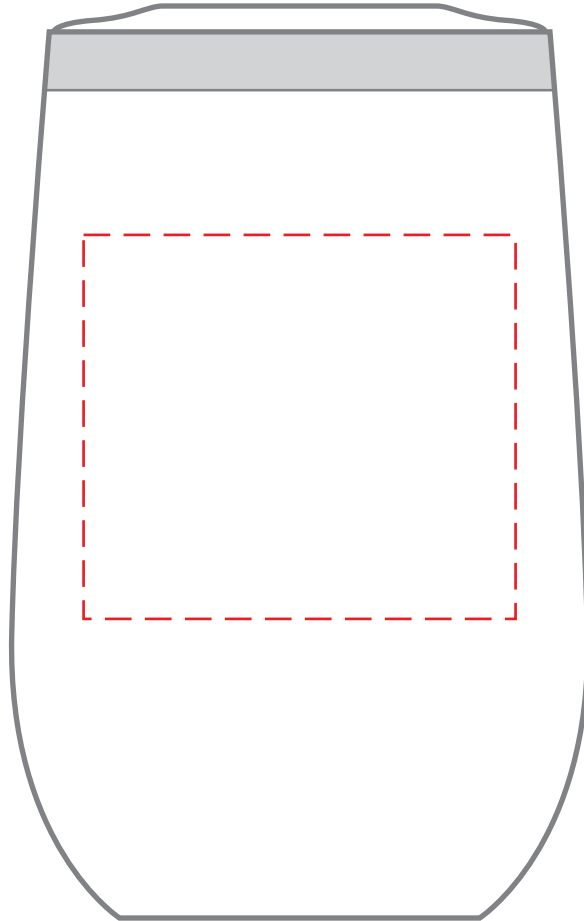

# DGSM-HAP

12 oz. Stemless Wine Tumbler w/ Plastic Liner  
DIRECT IMPRINT

Actual Size (100%)

Item shown for  
placement and fill.

**IMPRINT AREA:  
2.25"W X 2"H**

- Red Layout Lines Do NOT Print.

# DGSM-HAP

12 oz. Stemless Wine Tumbler w/ Plastic Liner  
LASER

Actual Size (100%)

Item shown for  
placement and fill.

**IMPRINT AREA:  
2.25"W X 2"H**

- Red Layout Lines Do NOT Print.

# DGSM-HAP

12 oz. Stemless Wine Tumbler w/ Plastic Liner  
FULL COLOR - SIDE

Actual Size (100%)

Item shown for  
placement and fill.

**IMPRINT AREA:  
2.75"W X 2.75"H**

- Red Layout Lines Do NOT Print.

**DGSM-HAP**  
**12 oz. Stemless Wine Tumbler w/ Plastic Liner**  
**FULL COLOR - WRAP**

Actual Size (100%)

**IMPRINT AREA:**  
**10.25"W X 3.15"H**

- Red Layout Lines Do NOT Print.

Item shown for  
placement and fill.