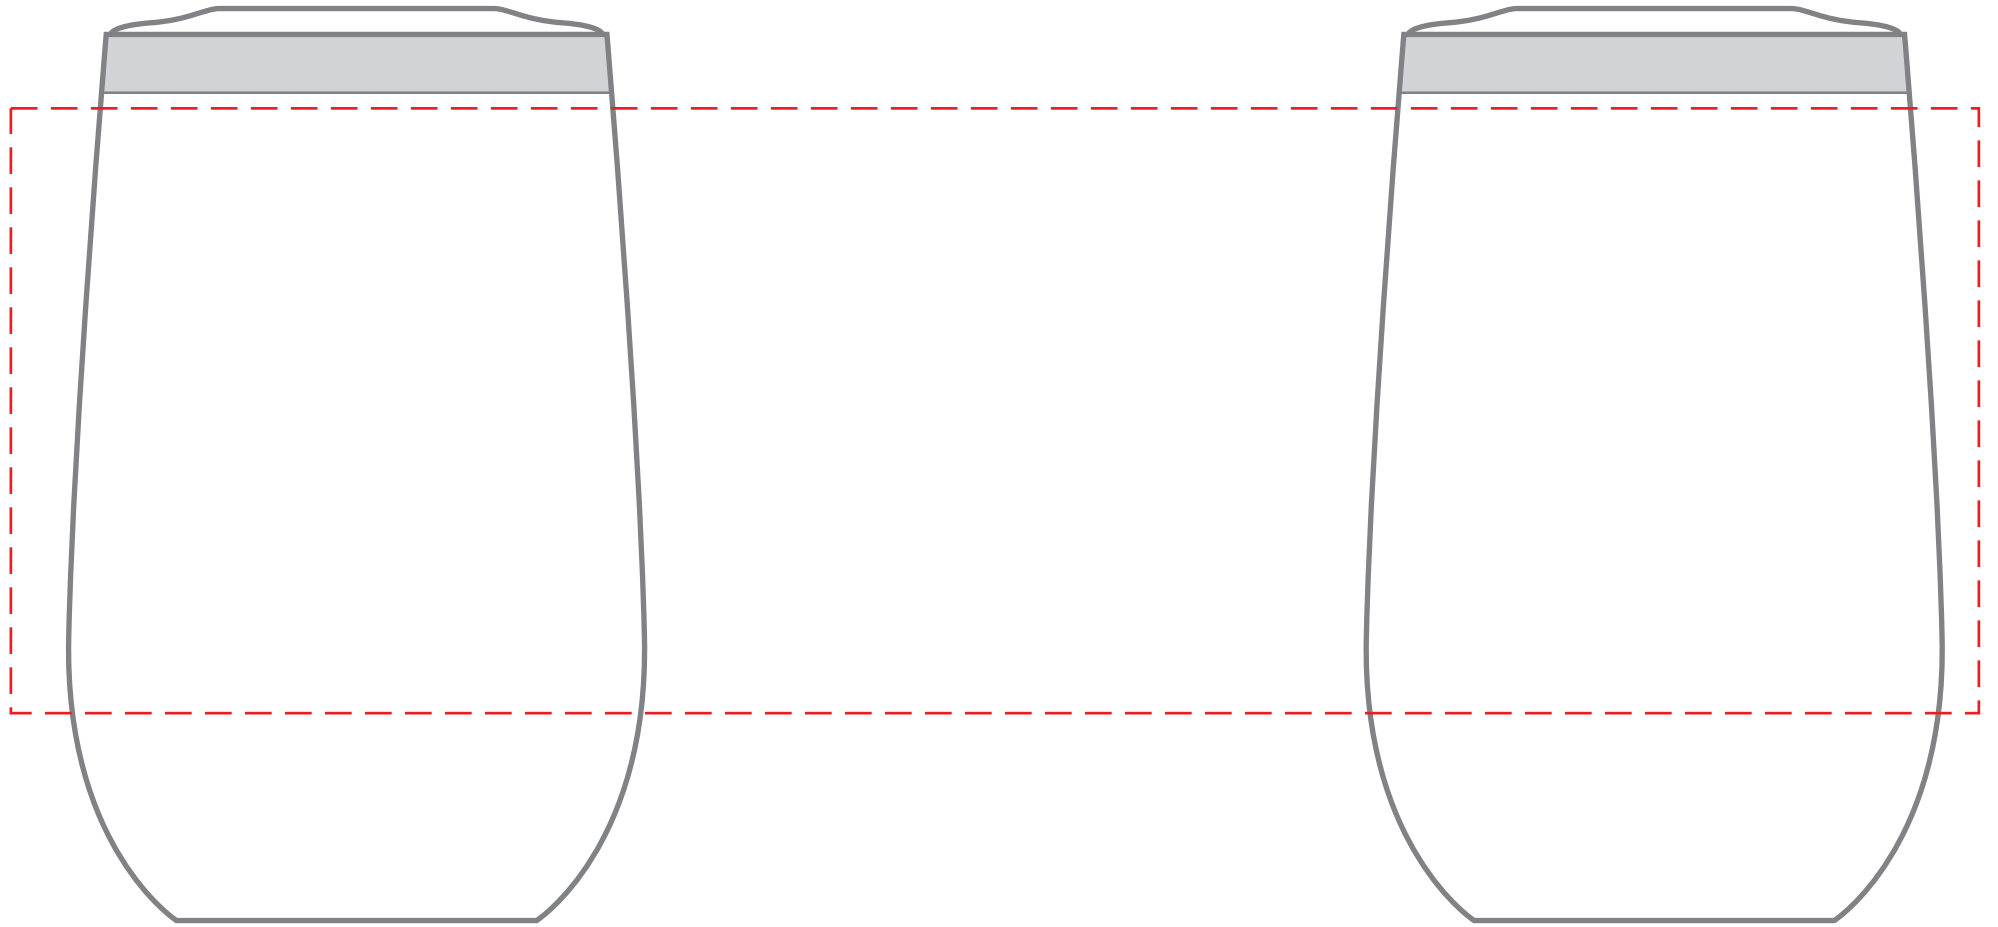

# DGSM-HAP

12 oz. Stemless Wine Tumbler w/ Plastic Liner  
DIRECT IMPRINT

Actual Size (100%)

Item shown for  
placement and fill.

**IMPRINT AREA:  
2.25"W X 2"H**

- Red Layout Lines Do NOT Print.

# DGSM-HAP

12 oz. Stemless Wine Tumbler w/ Plastic Liner  
LASER

Actual Size (100%)

Item shown for  
placement and fill.

**IMPRINT AREA:  
2.25"W X 2"H**

- Red Layout Lines Do NOT Print.

# DGSM-HAP

12 oz. Stemless Wine Tumbler w/ Plastic Liner  
FULL COLOR - SIDE

Actual Size (100%)

Item shown for  
placement and fill.

**IMPRINT AREA:  
2.75"W X 2.75"H**

- Red Layout Lines Do NOT Print.

**DGSM-HAP**  
**12 oz. Stemless Wine Tumbler w/ Plastic Liner**  
**FULL COLOR - WRAP**

Actual Size (100%)

**IMPRINT AREA:**  
**10.25"W X 3.15"H**

- Red Layout Lines Do NOT Print.

Item shown for  
placement and fill.