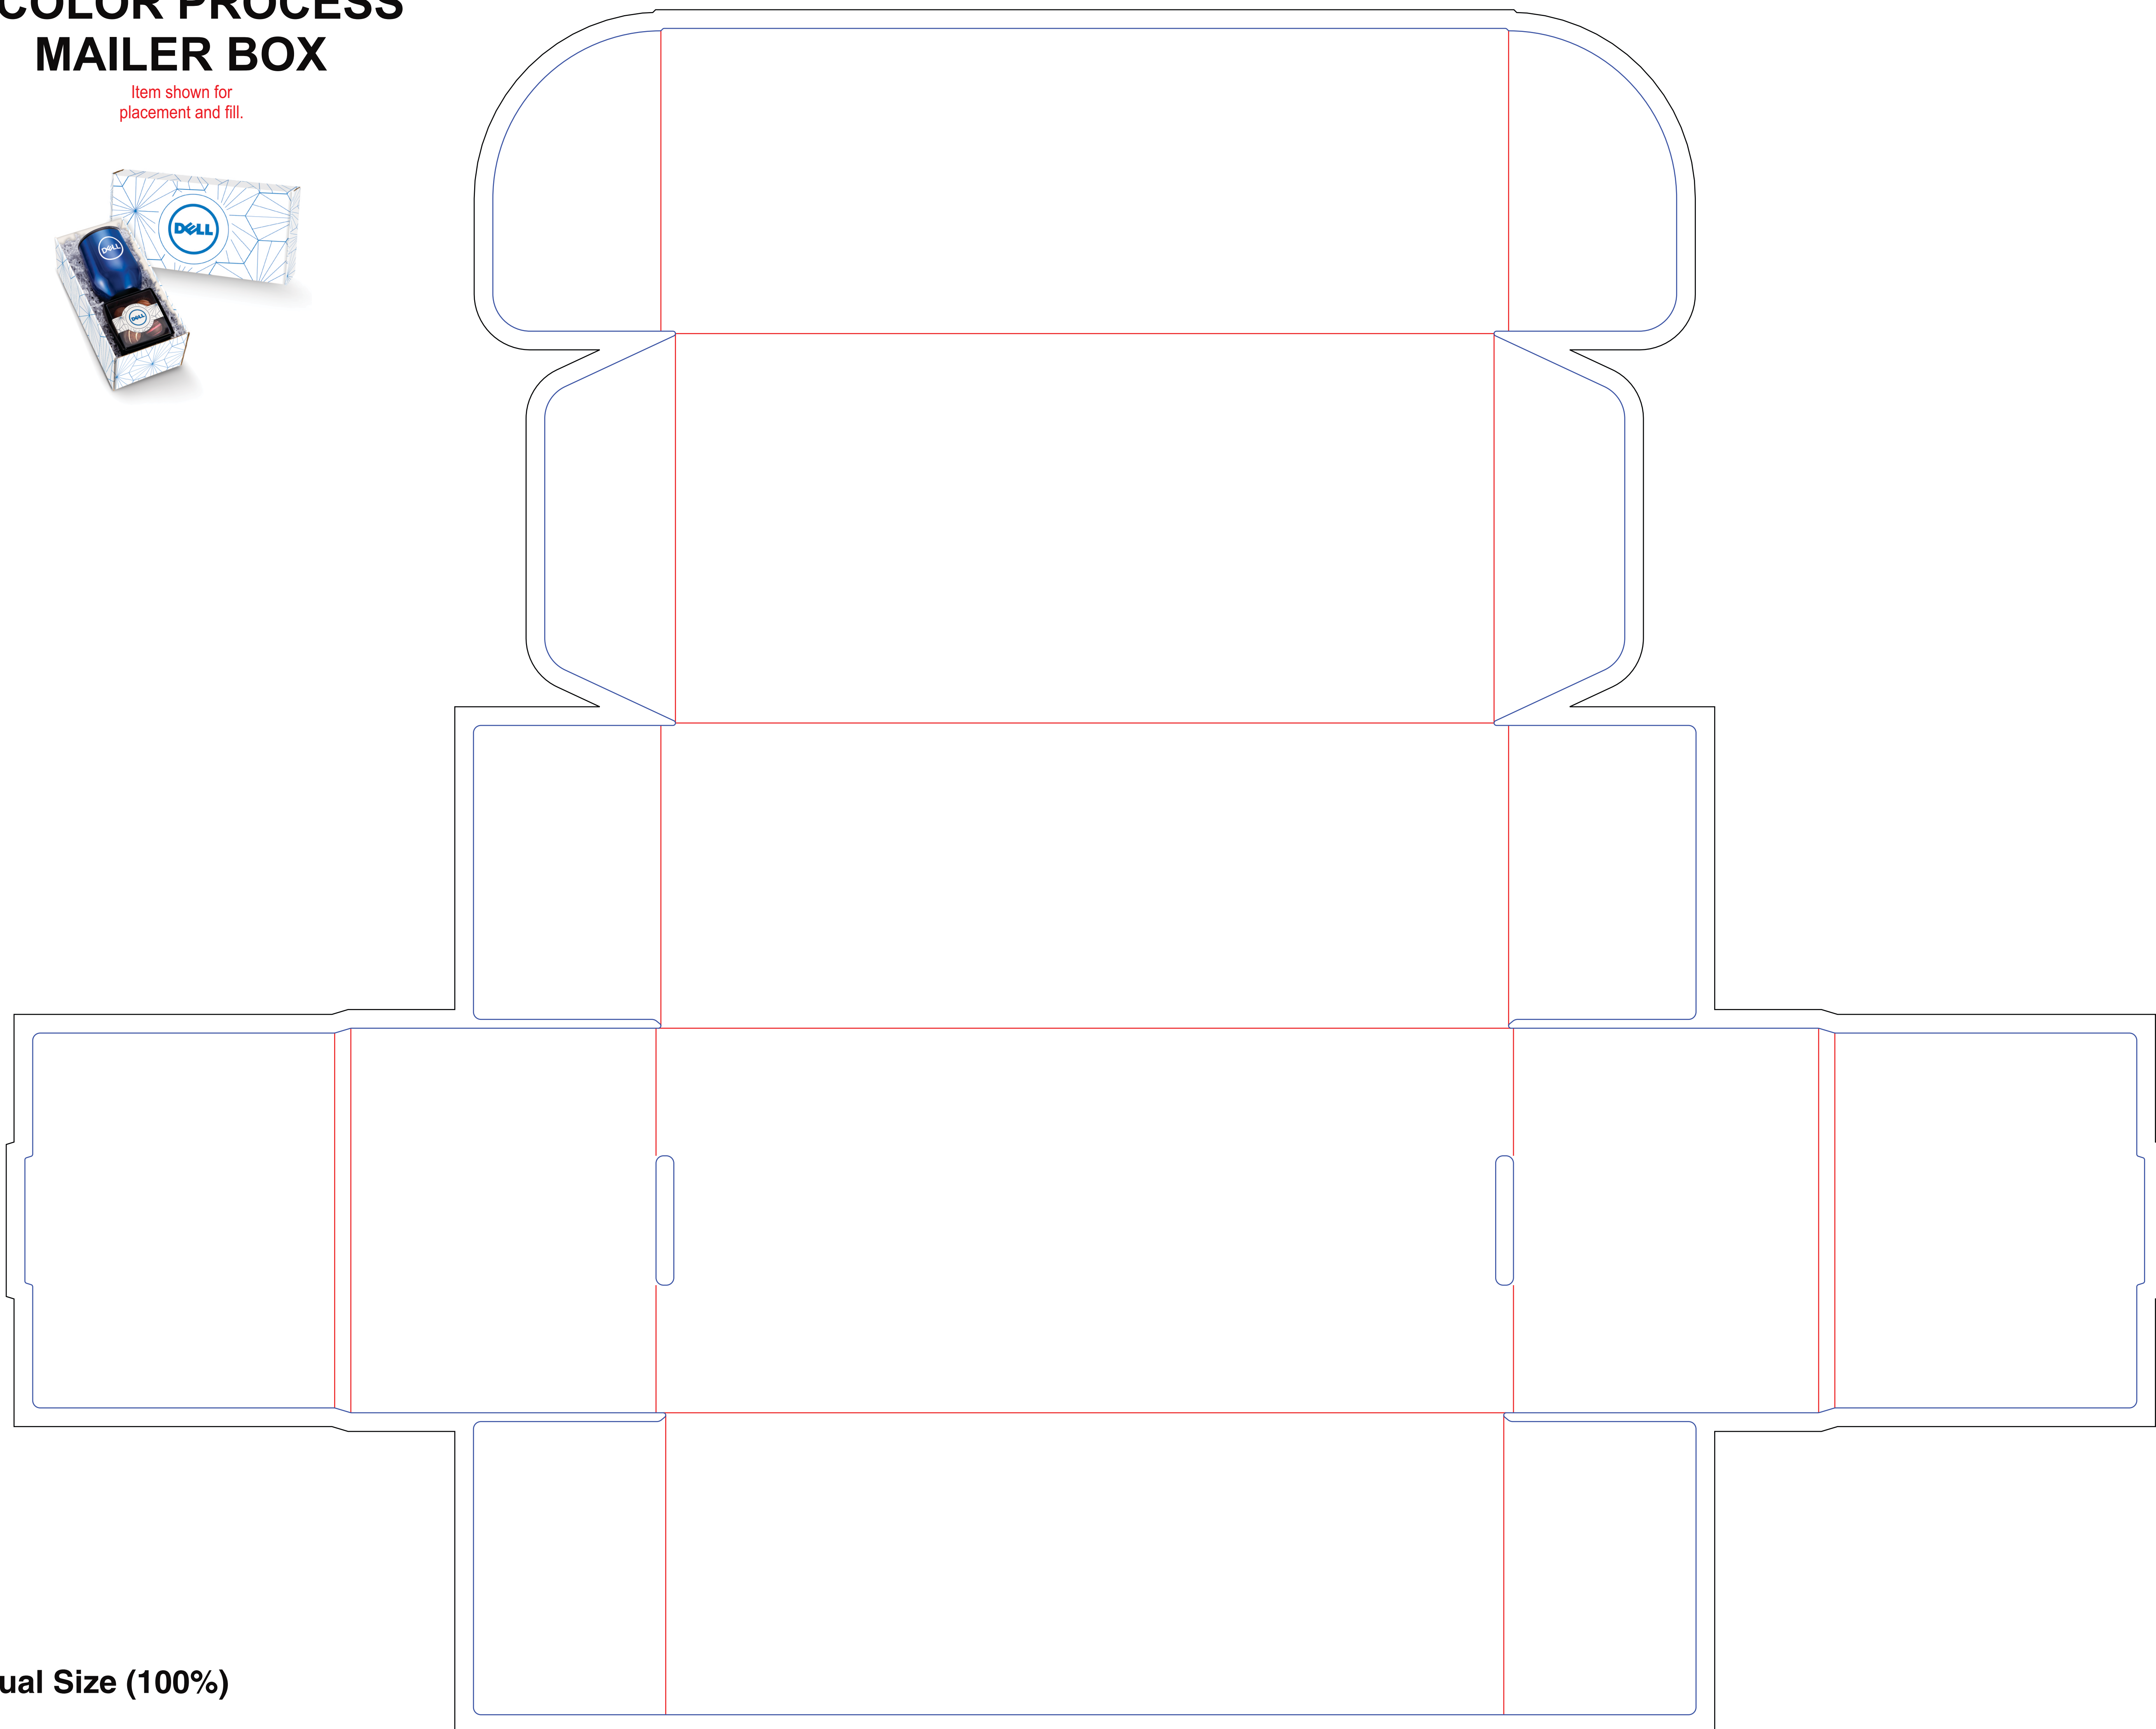

DGSM-PMU 4 COLOR PROCESS MAILER BOX

Item shown for
placement and fill.

Actual Size (100%)

- Red Layout Lines Do NOT Print.