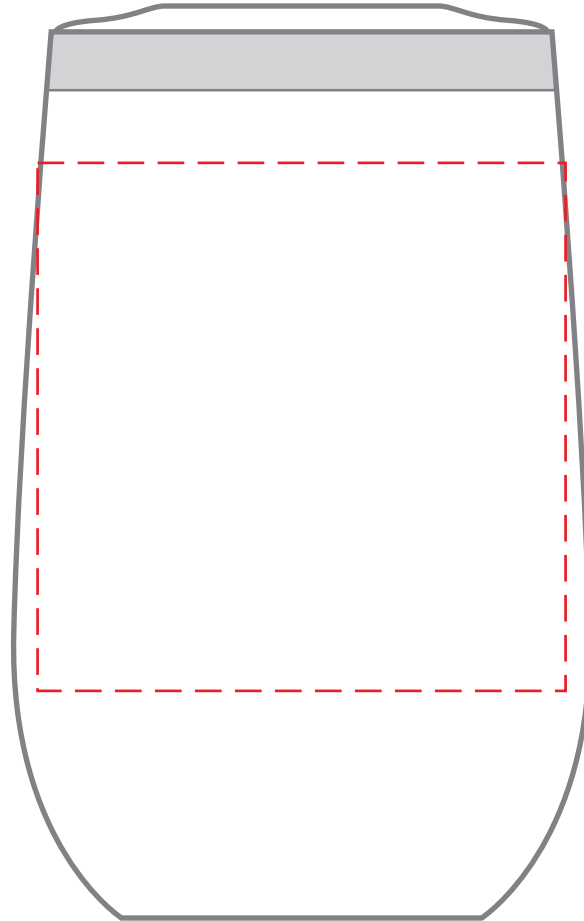

# DGSM-HAP

12 oz. Stemless Wine Tumbler w/ Plastic Liner  
DIRECT IMPRINT

Actual Size (100%)

Item shown for  
placement and fill.

**IMPRINT AREA:  
2.25"W X 2"H**

- Red Layout Lines Do NOT Print.

# DGSM-HAP

12 oz. Stemless Wine Tumbler w/ Plastic Liner  
LASER

Actual Size (100%)

Item shown for  
placement and fill.

**IMPRINT AREA:  
2.25"W X 2"H**

- Red Layout Lines Do NOT Print.

# DGSM-HAP

12 oz. Stemless Wine Tumbler w/ Plastic Liner  
FULL COLOR - SIDE

Actual Size (100%)

Item shown for  
placement and fill.

**IMPRINT AREA:  
2.75"W X 2.75"H**

- Red Layout Lines Do NOT Print.

**DGSM-HAP**  
**12 oz. Stemless Wine Tumbler w/ Plastic Liner**  
**FULL COLOR - WRAP**

Actual Size (100%)

**IMPRINT AREA:**  
**10.25"W X 3.15"H**

- Red Layout Lines Do NOT Print.

Item shown for  
placement and fill.