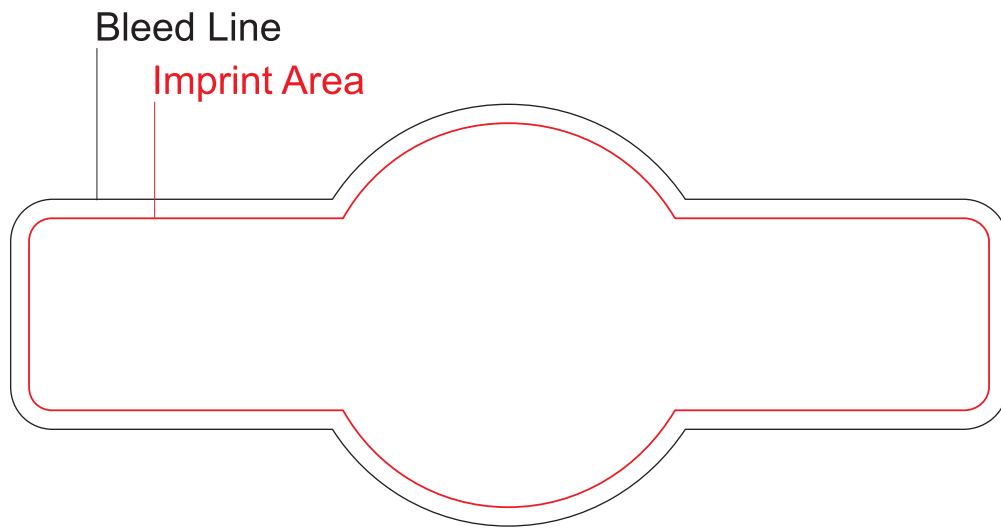

# DGSM-HAP

12 oz. Stemless Wine Tumbler w/ Plastic Liner  
FULL COLOR - SIDE

Actual Size (100%)

Item shown for  
placement and fill.

**IMPRINT AREA:  
2.75"W X 2.75"H**

- Red Layout Lines Do NOT Print.

**DGSM-HAP**  
**12 oz. Stemless Wine Tumbler w/ Plastic Liner**  
**FULL COLOR - WRAP**

Actual Size (100%)

**IMPRINT AREA:**  
**10.25"W X 3.15"H**

- Red Layout Lines Do NOT Print.

Item shown for  
placement and fill.

# DGSM-HAP TRUFFLE BOX - ROUND LABEL

Actual Size (100%)

- Red Layout Lines Do NOT Print.

Item shown for  
placement and fill.