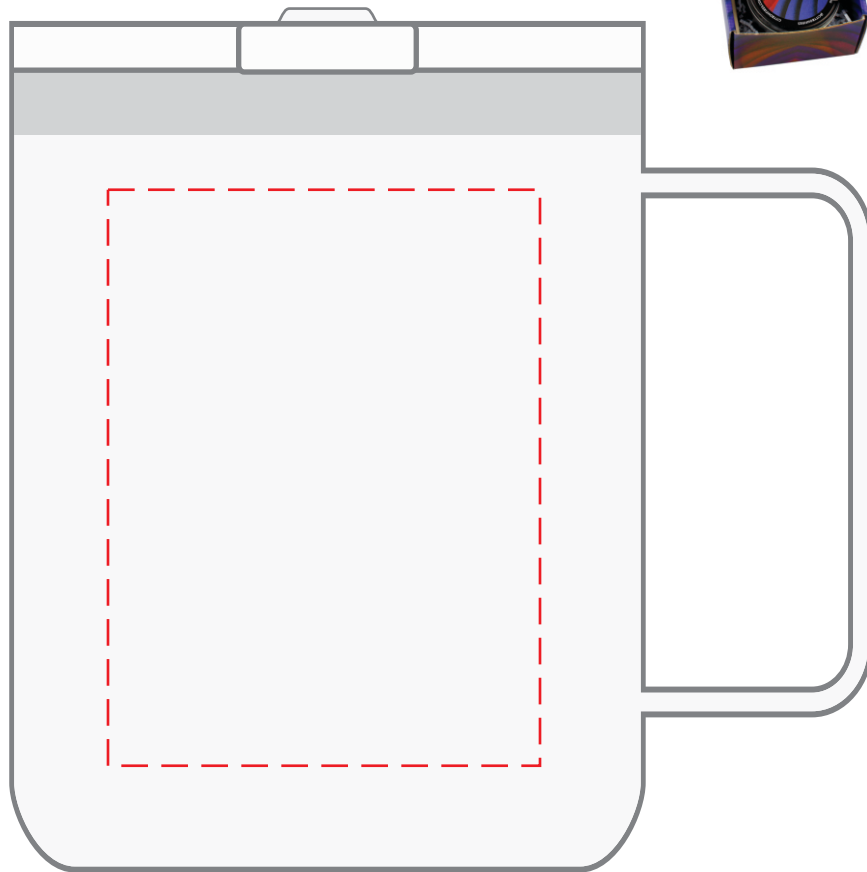

DGSM-CS1
12 oz. Slim Camping Mug
DIRECT IMPRINT

Actual Size (100%)

(2 COLOR MAX)
IMPRINT AREA: 2.25"W X 3"H

- Red Layout Lines Do NOT Print.

DGSM-CS1
12 oz. Slim Camping Mug
LASER

Actual Size (100%)

IMPRINT AREA: 1.75"W X 3"H

- Red Layout Lines Do NOT Print.

DGSM-CS1 3.5" CIRCLE LABEL

Print to this line
Bleed Line

Actual Size (100%)

***CITYBONFIRE TEXT MUST REMAIN ON THE LABEL**
LABEL AREA: 3.5" Diameter

- Red Layout Lines Do NOT Print.

DGSM-CS1

11.875"L x 5.125"W x 4"H

CUSTOM BOX

- Red Layout Lines Do NOT Print.

- Black Layout Lines are Bleed Areas