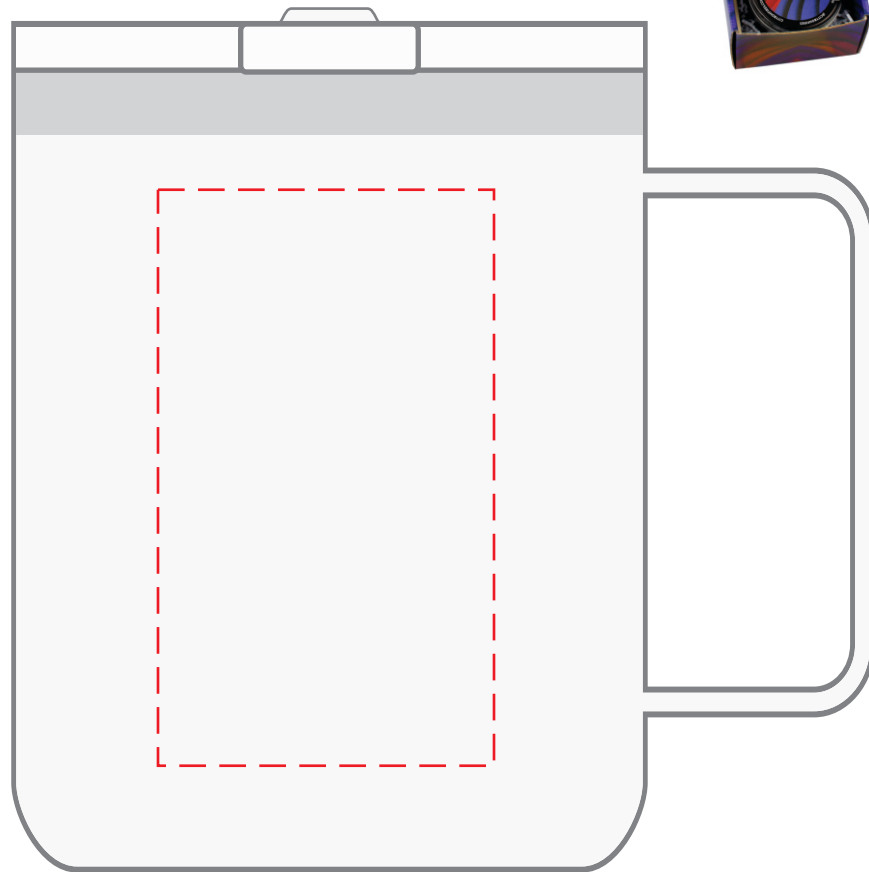

DGSM-CS1
12 oz. Slim Camping Mug
DIRECT IMPRINT

Actual Size (100%)

(2 COLOR MAX)
IMPRINT AREA: 2.25"W X 3"H

- Red Layout Lines Do NOT Print.

DGSM-CS1
12 oz. Slim Camping Mug
LASER

Actual Size (100%)

IMPRINT AREA: 1.75"W X 3"H

- Red Layout Lines Do NOT Print.

DGSM-CS1 3.5" CIRCLE LABEL

Print to this line
Bleed Line

Actual Size (100%)

***CITYBONFIRE TEXT MUST REMAIN ON THE LABEL**
LABEL AREA: 3.5" Diameter

- Red Layout Lines Do NOT Print.

DGSM-CS1

11.875"L x 5.125"W x 4"H

CUSTOM BOX

- Red Layout Lines Do NOT Print.

- Black Layout Lines are Bleed Areas