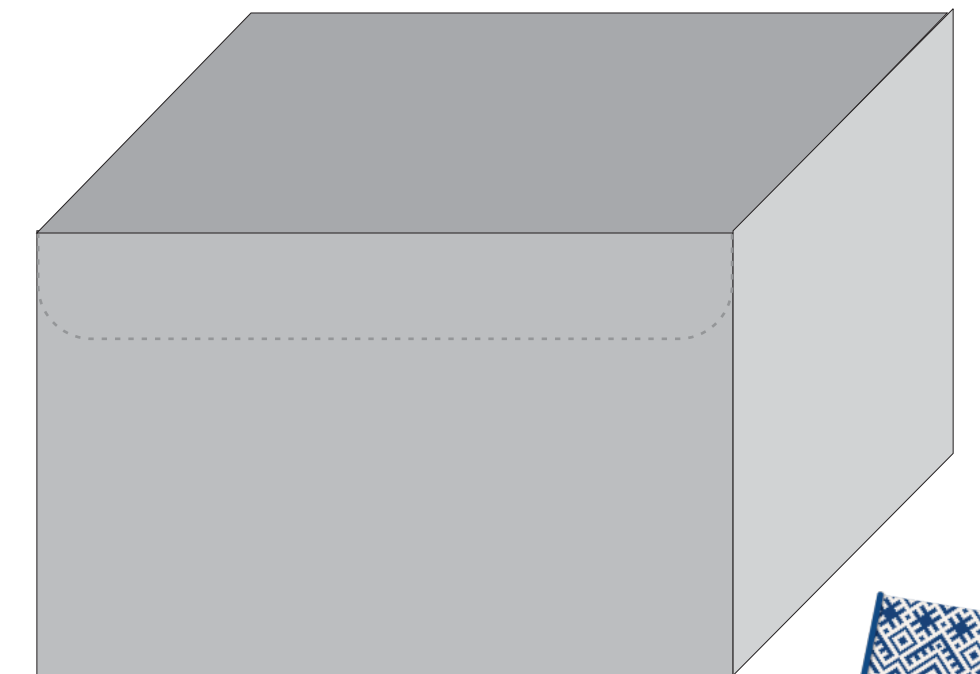

DGSM-CFC
20 oz. Straight Tumbler
DIRECT IMPRINT

Item shown for
placement and fill.

Actual Size (100%)

IMPRINT AREA:
2.25"W X 3.5"H

- Red Layout Lines Do NOT Print.

DGSM-CFC

20 oz. Straight Tumbler

LASER

Item shown for
placement and fill.

Actual Size (100%)

IMPRINT AREA:

2"W X 4"H

- Red Layout Lines Do NOT Print.

DGSM-CFC
20 oz. Straight Tumbler
FULL COLOR - WRAP

Actual Size (100%)

IMPRINT AREA: 10.375"W X 6.45"H

**VERTICAL
IMPRINT AREA:
1.5"W X 5.5"H**

Actual Size (100%)

- Red Layout Lines Do NOT Print.

Item shown for placement and fill.

DGSM-CFC COFFEE LABEL

Actual Size (100%)

LABEL AREA: 4.5"W X 5.5"H

- Red Layout Lines Do NOT Print.

DGSM-CFC MUG STUFFER LABEL

Actual Size (100%)

LABEL AREA: 2.76"W X 1.63"H

- Red Layout Lines Do NOT Print.

Actual Size (100%)

DGSM-CFC COOKIE BOX

-  - Red Layout Lines Do NOT Print.
-  - Black Layout Lines are Bleed Areas