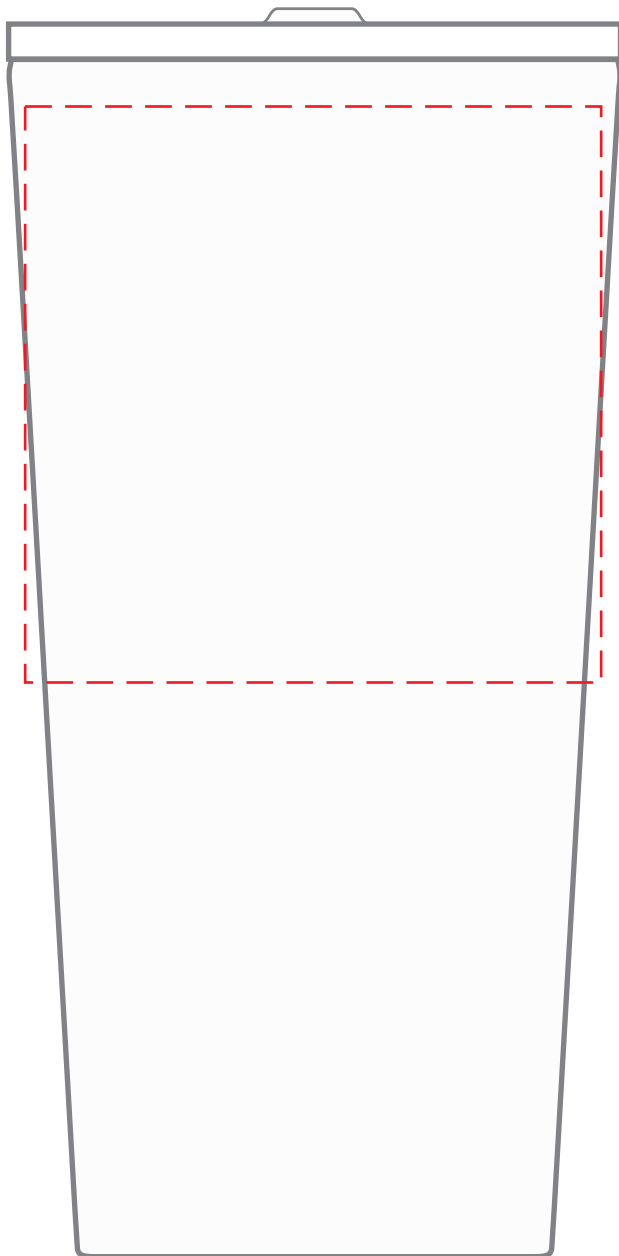

DGSM-CFC
20 oz. Straight Tumbler
DIRECT IMPRINT

Item shown for
placement and fill.

Actual Size (100%)

IMPRINT AREA:
2.25"W X 3.5"H

- Red Layout Lines Do NOT Print.

DGSM-CFC

20 oz. Straight Tumbler

LASER

Item shown for
placement and fill.

Actual Size (100%)

IMPRINT AREA:

2"W X 4"H

- Red Layout Lines Do NOT Print.

DGSM-CFC
20 oz. Straight Tumbler
FULL COLOR - WRAP

Actual Size (100%)

IMPRINT AREA: 10.375"W X 6.45"H

- Red Layout Lines Do NOT Print.

asi/71685 • ppai 113793 • sage 56349

Item shown for
placement and fill.

DGSM-CFC
20 oz. Straight Tumbler
FULL COLOR-SIDE

**HORIZONTAL
IMPRINT AREA:
3"W X 3"H**

Item shown for
placement and fill.

**VERTICAL
IMPRINT AREA:
1.5"W X 5.5"H**

Actual Size (100%)

- Red Layout Lines Do NOT Print.

Item shown for placement and fill.

DGSM-CFC COFFEE LABEL

Actual Size (100%)

LABEL AREA: 4.5"W X 5.5"H

- Red Layout Lines Do NOT Print.