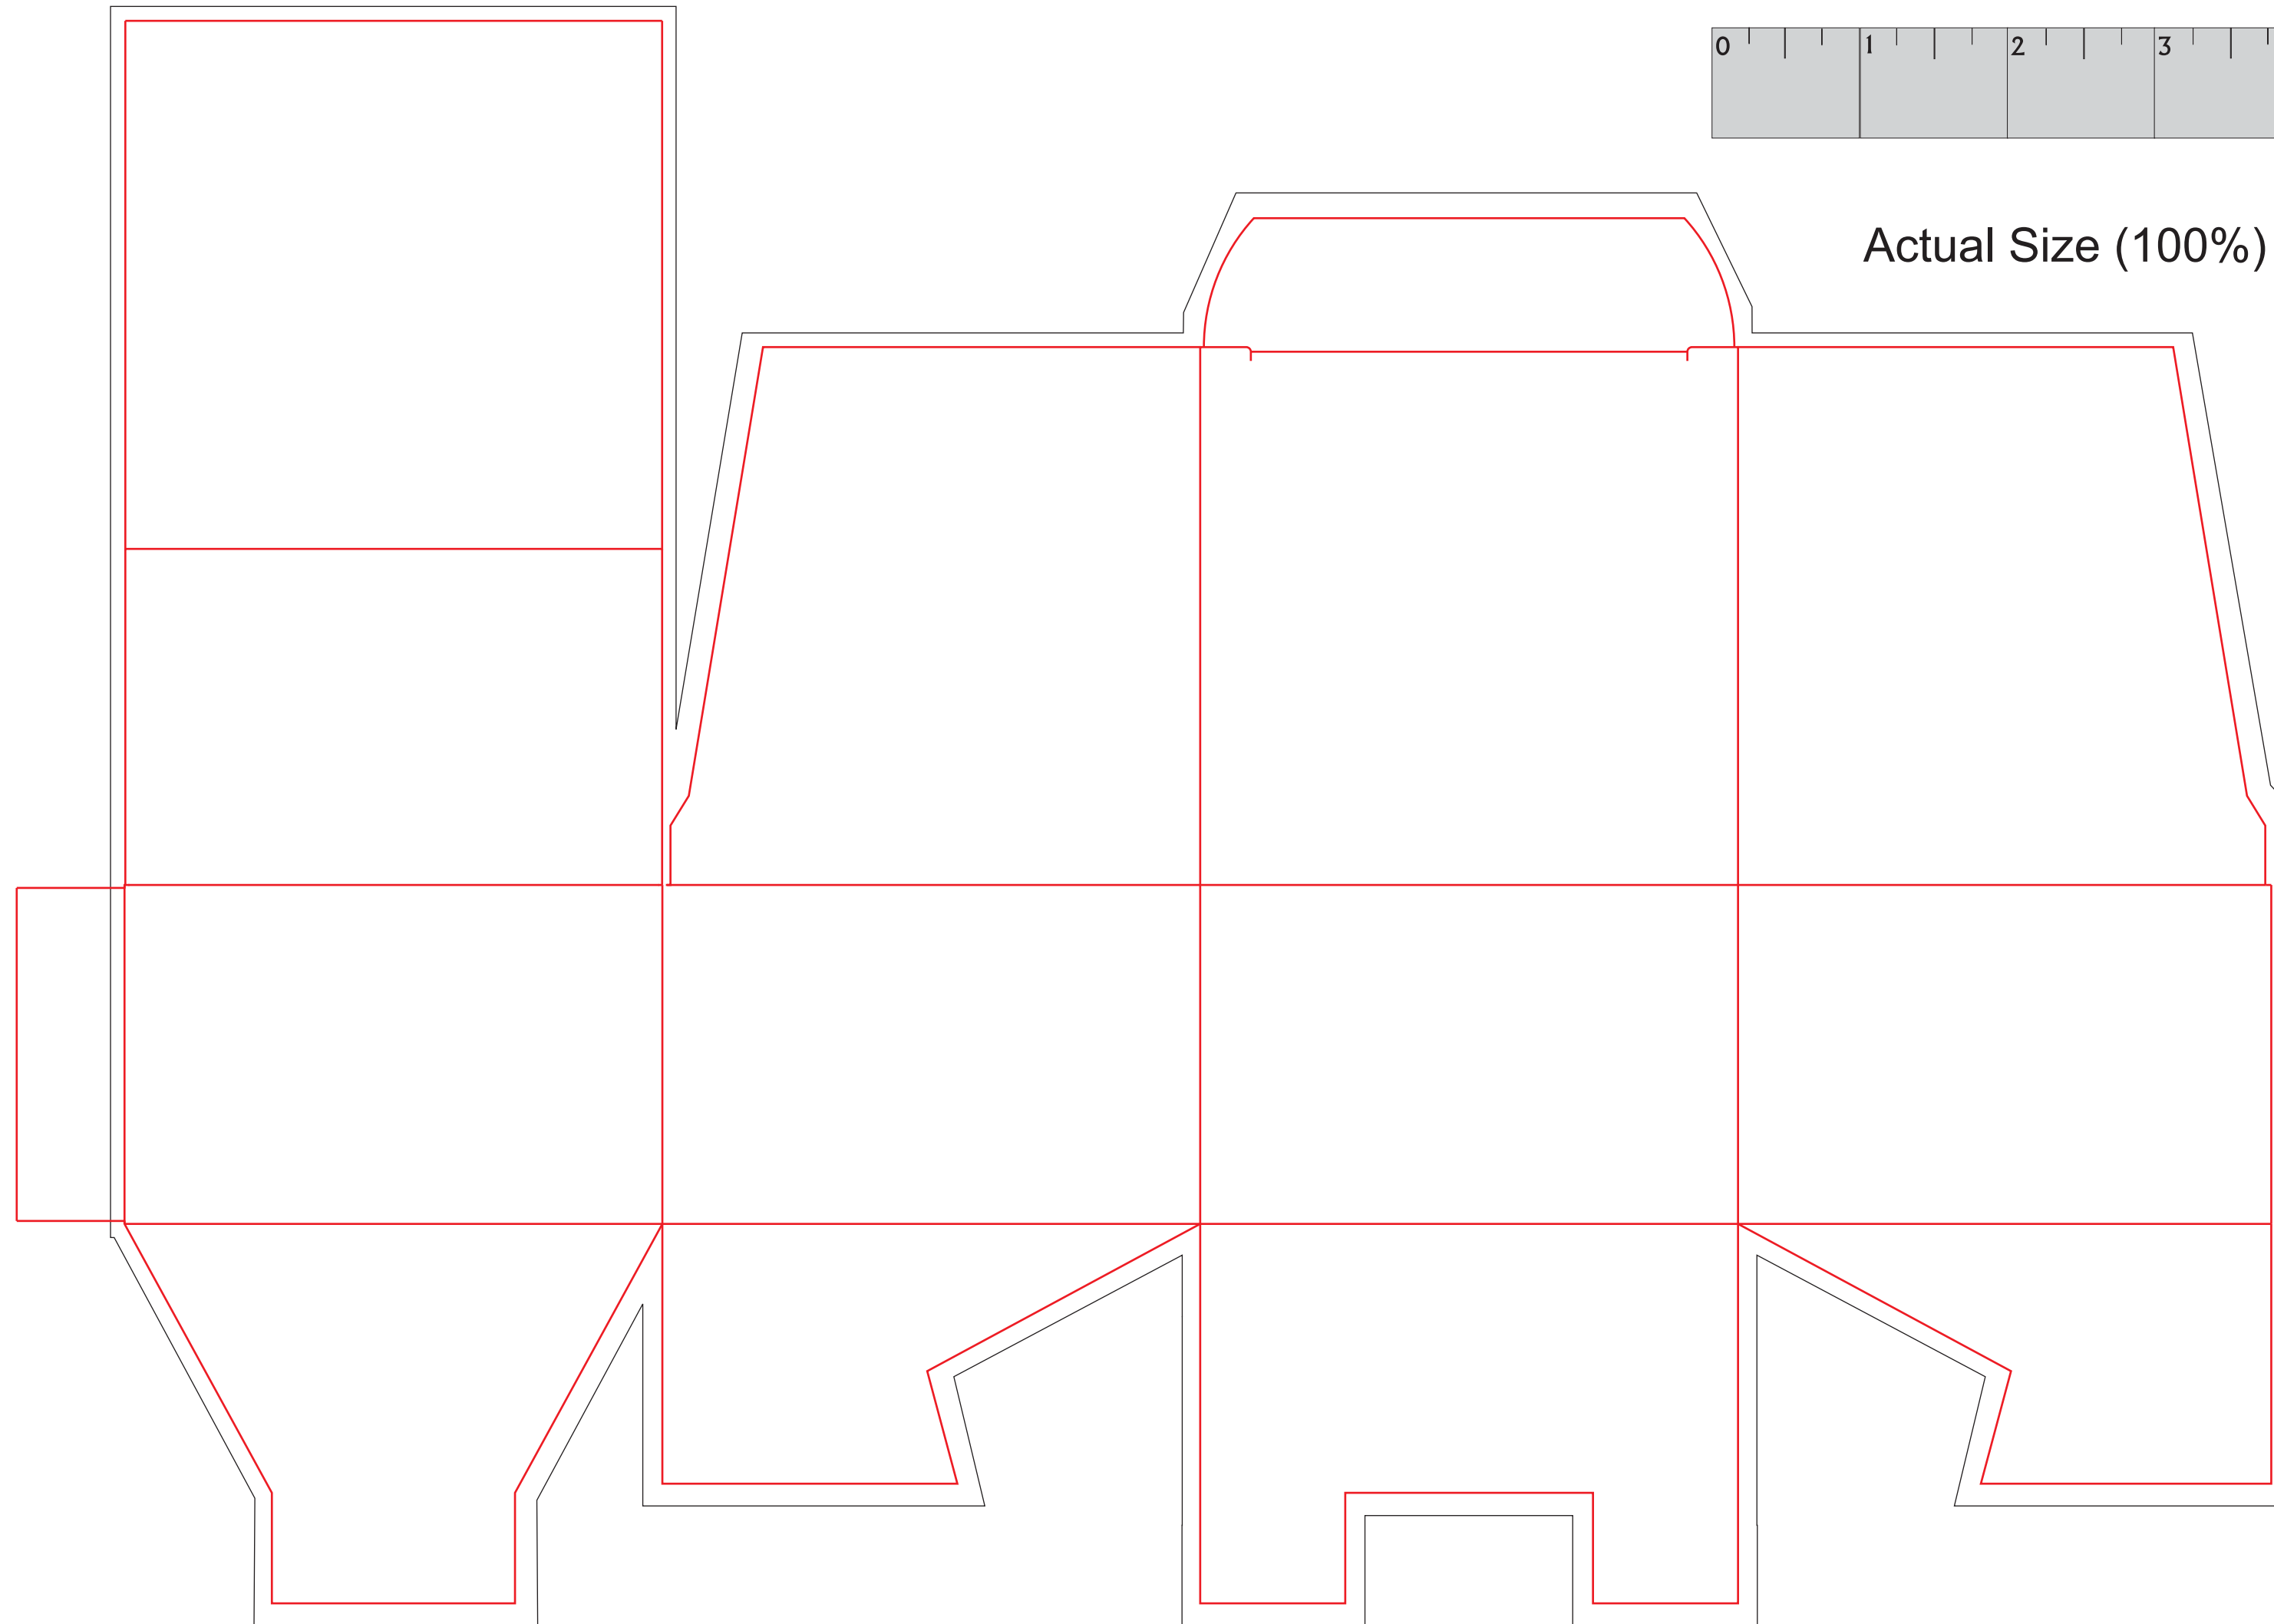

DGSM-CFC
20 oz. Straight Tumbler
DIRECT IMPRINT

Item shown for
placement and fill.

Actual Size (100%)

IMPRINT AREA:
2.25"W X 3.5"H

- Red Layout Lines Do NOT Print.

DGSM-CFC

20 oz. Straight Tumbler

LASER

Item shown for
placement and fill.

Actual Size (100%)

IMPRINT AREA:

2"W X 4"H

- Red Layout Lines Do NOT Print.

DGSM-CFC
20 oz. Straight Tumbler
FULL COLOR - WRAP

Actual Size (100%)

IMPRINT AREA: 10.375"W X 6.45"H

**VERTICAL
IMPRINT AREA:
1.5"W X 5.5"H**

Actual Size (100%)

- Red Layout Lines Do NOT Print.

Item shown for placement and fill.

DGSM-CFC COFFEE LABEL

Actual Size (100%)

LABEL AREA: 4.5"W X 5.5"H

- Red Layout Lines Do NOT Print.

DGSM-CFC MUG STUFFER LABEL

Actual Size (100%)

LABEL AREA: 2.76"W X 1.63"H

- Red Layout Lines Do NOT Print.

Actual Size (100%)

DGSM-CFC COOKIE BOX

-  - Red Layout Lines Do NOT Print.
-  - Black Layout Lines are Bleed Areas