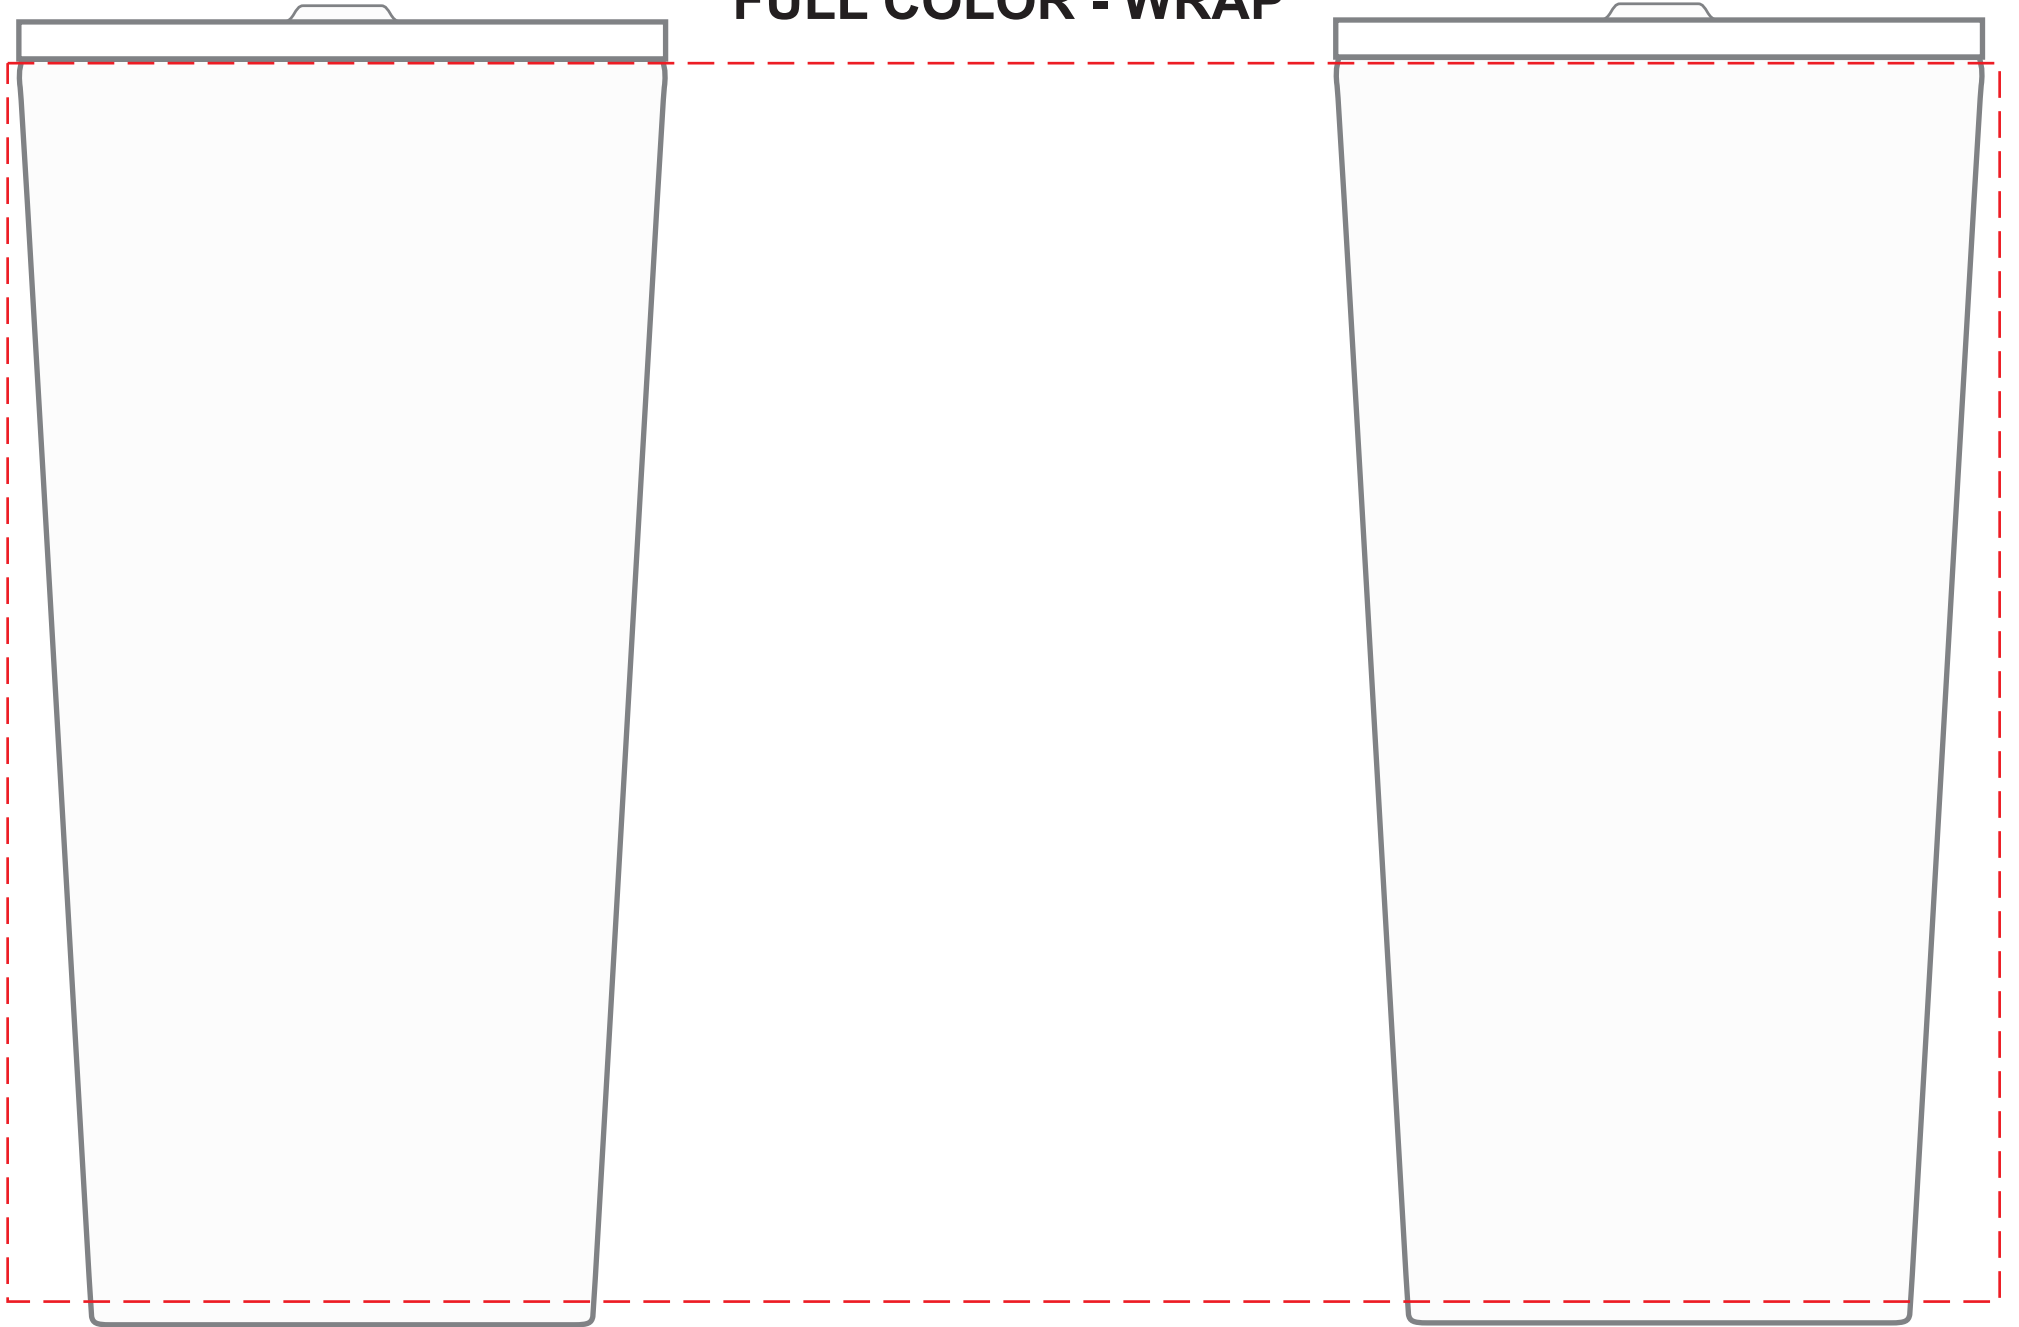

DGSM-CFC
20 oz. Straight Tumbler
DIRECT IMPRINT

Item shown for
placement and fill.

Actual Size (100%)

IMPRINT AREA:
2.25"W X 3.5"H

- Red Layout Lines Do NOT Print.

DGSM-CFC

20 oz. Straight Tumbler

LASER

Item shown for
placement and fill.

Actual Size (100%)

IMPRINT AREA:

2"W X 4"H

- Red Layout Lines Do NOT Print.

DGSM-CFC
20 oz. Straight Tumbler
FULL COLOR - WRAP

Actual Size (100%)

IMPRINT AREA: 10.375"W X 6.45"H

- Red Layout Lines Do NOT Print.

asi/71685 • ppai 113793 • sage 56349

Item shown for
placement and fill.

DGSM-CFC
20 oz. Straight Tumbler
FULL COLOR-SIDE

**HORIZONTAL
IMPRINT AREA:
3"W X 3"H**

Item shown for
placement and fill.

**VERTICAL
IMPRINT AREA:
1.5"W X 5.5"H**

Actual Size (100%)

- Red Layout Lines Do NOT Print.

Item shown for placement and fill.

DGSM-CFC COFFEE LABEL

Actual Size (100%)

LABEL AREA: 4.5"W X 5.5"H

- Red Layout Lines Do NOT Print.