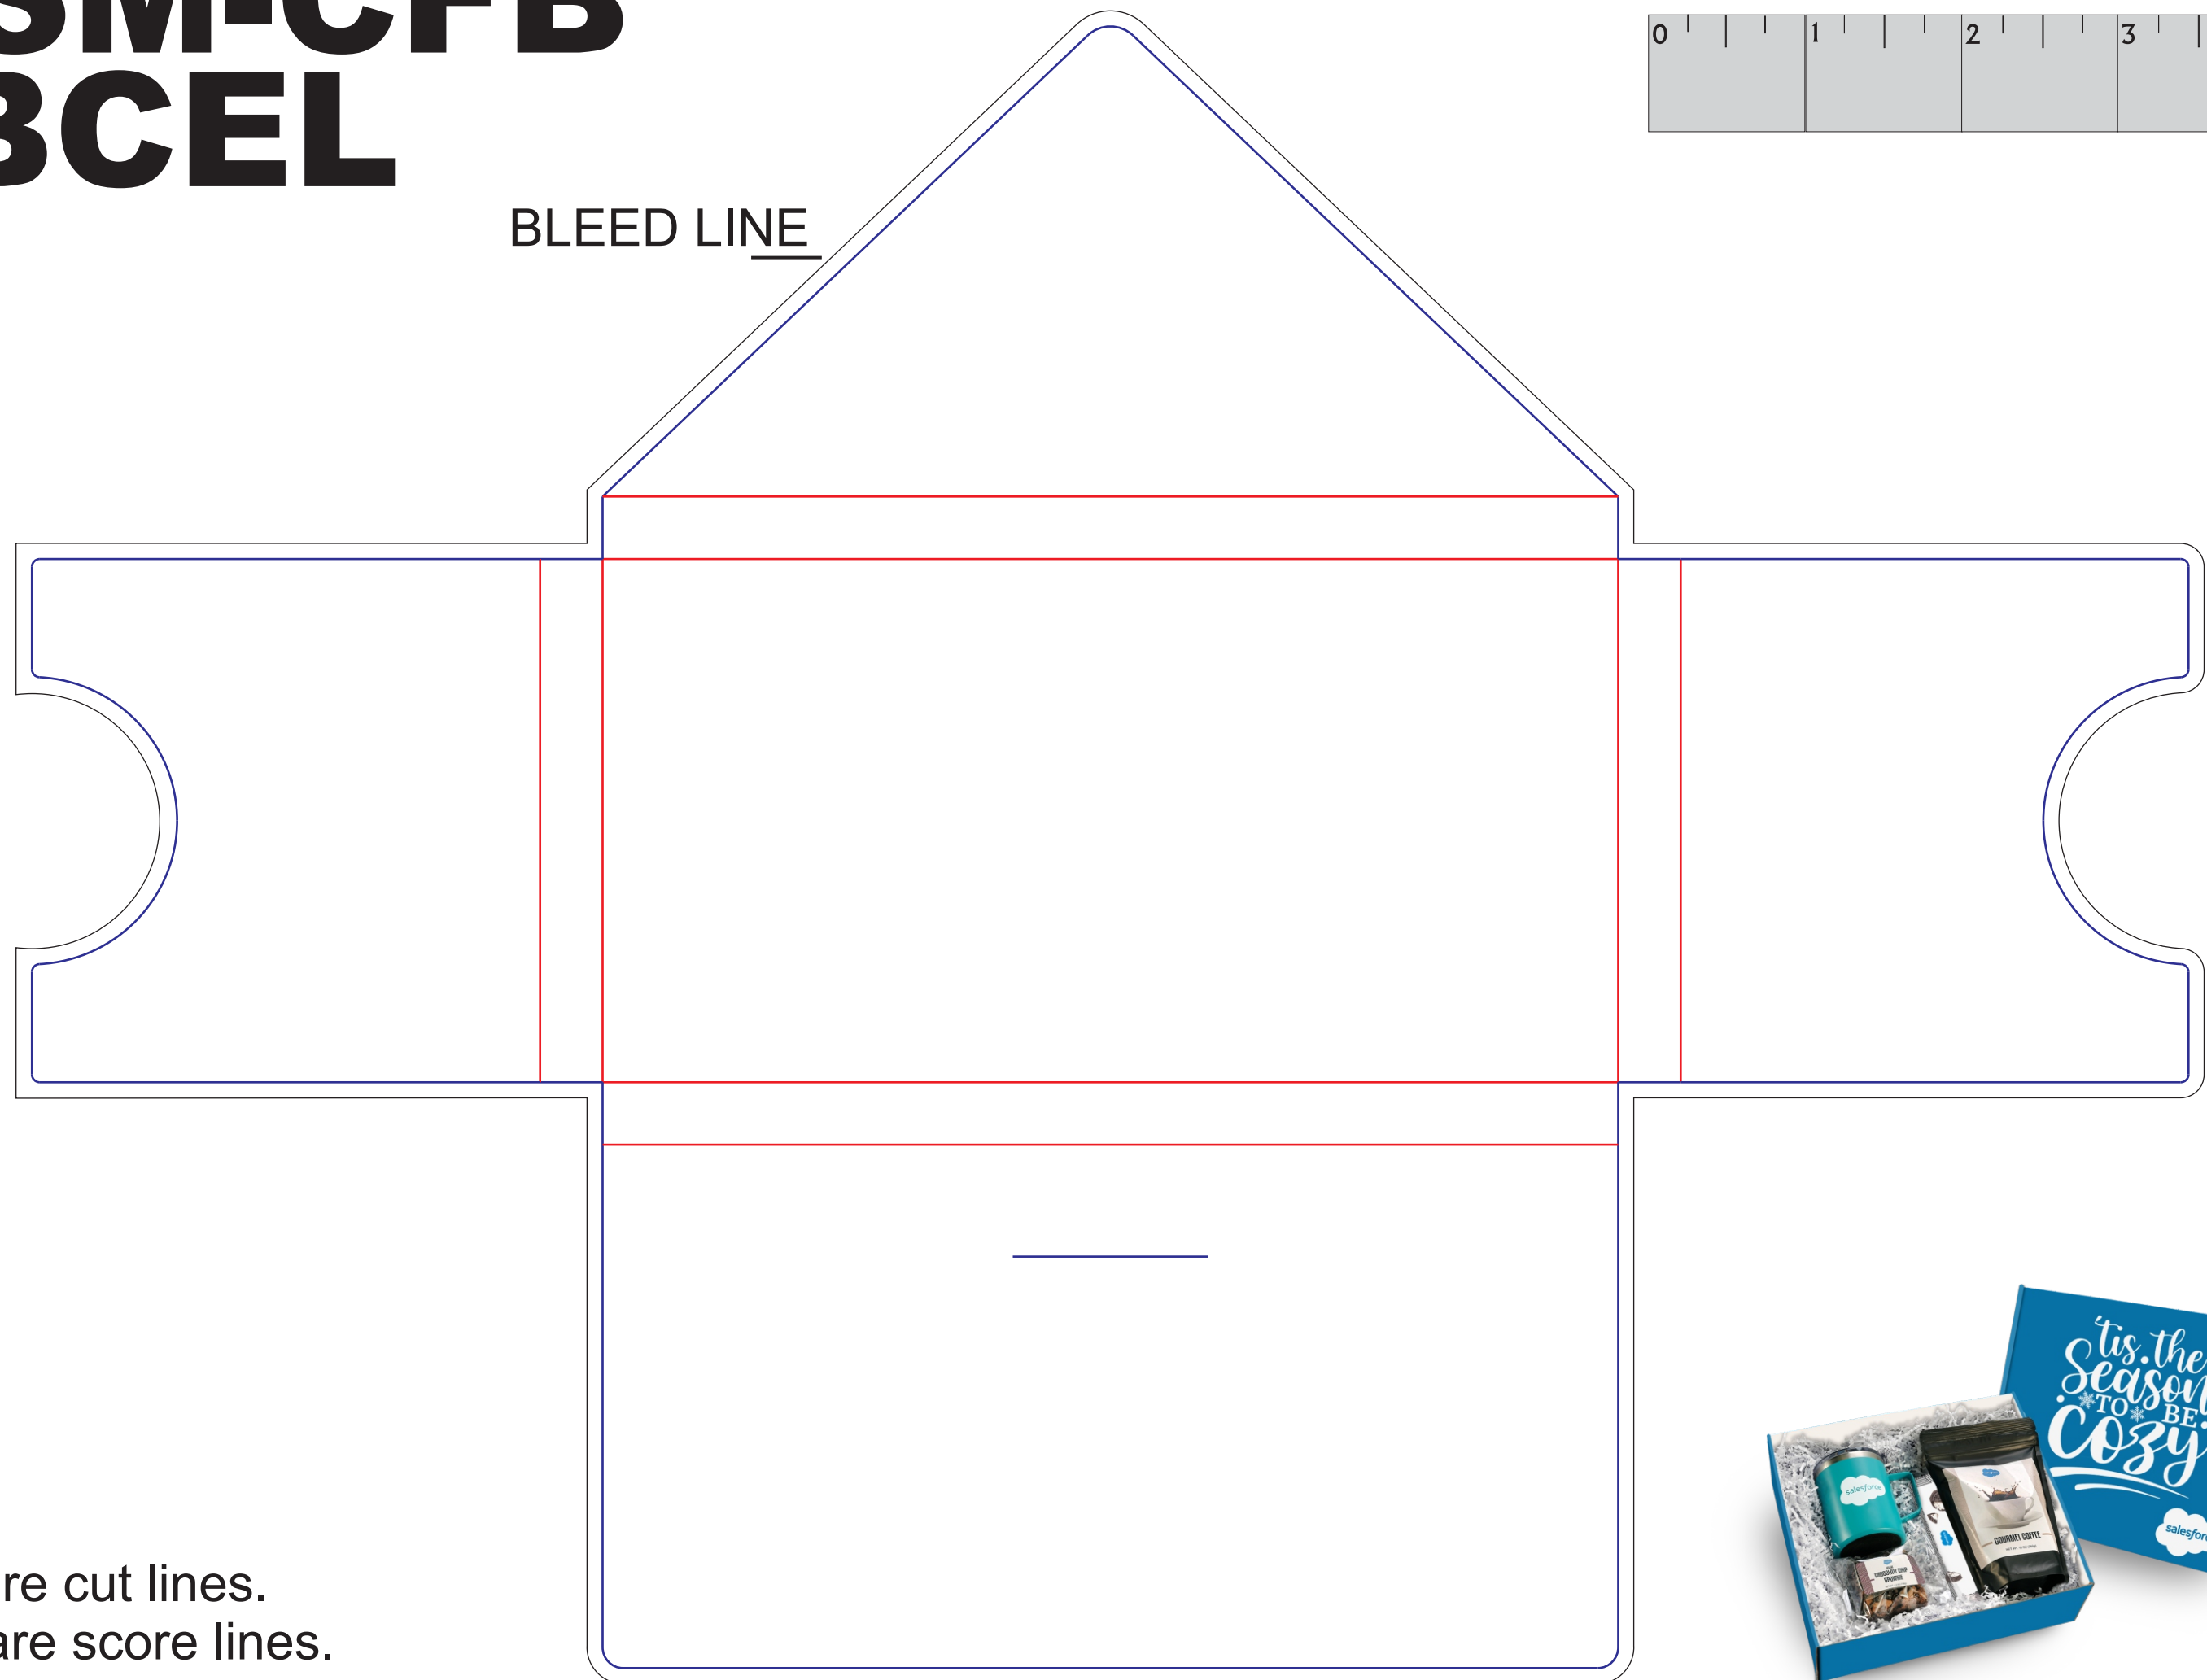

### LASER

Item shown for  
placement and fill.

Actual Size (100%)

**IMPRINT AREA: 1.75"W X 3"H**

- Red Layout Lines Do NOT Print.

# DGSM-CFB GOURMET BROWNIE LABEL

Actual Size (100%)

**LABEL AREA: 2.76" W X 1.63" H**  
**PRODUCT DIMENSIONS: 2" x 3" x 1"**

- Red Layout Lines Do NOT Print.

# DGSM-CFB COFFEE LABEL

Actual Size (100%)

**LABEL AREA: 4.5"W X 5.5"H**

- Red Layout Lines Do NOT Print.

# DGSM-CFB BCEL

Actual Size (100%)

Blue lines are cut lines.  
Red Lines are score lines.  
Black line is bleed line.

- Red Layout Lines Do NOT Print.

- Black Layout Lines are Bleed Areas