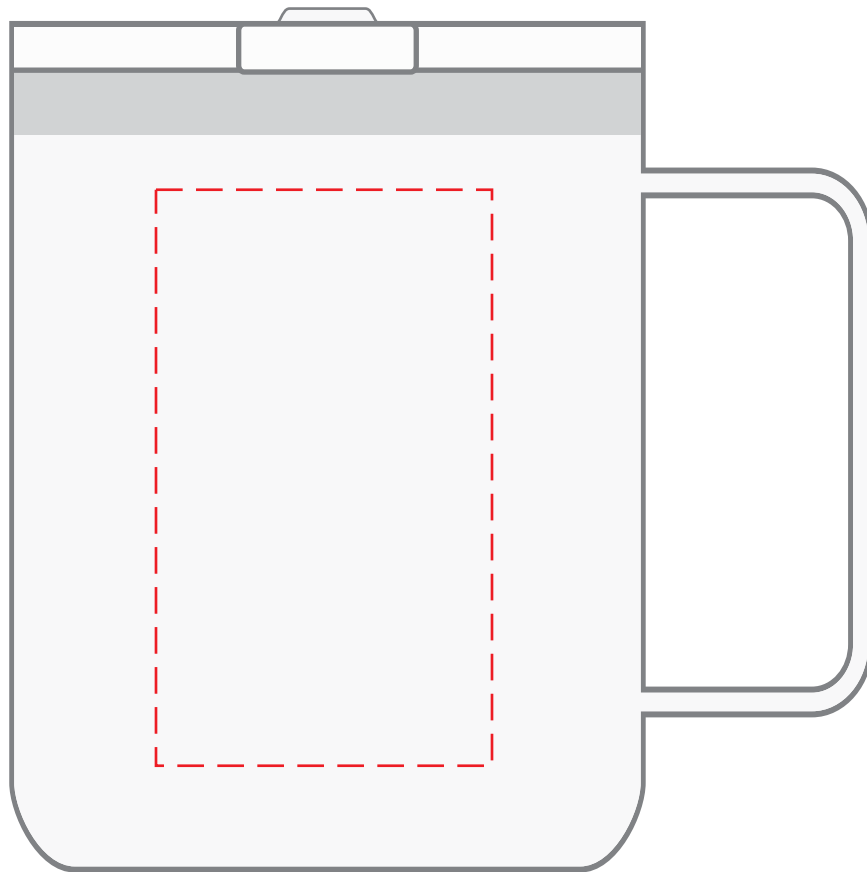

### DIRECT IMPRINT

Item shown for  
placement and fill.

Actual Size (100%)

**(2 COLOR MAX)**  
**IMPRINT AREA: 2.25"W X 3"H**

- Red Layout Lines Do NOT Print.

### LASER

Item shown for  
placement and fill.

Actual Size (100%)

**IMPRINT AREA: 1.75"W X 3"H**

- Red Layout Lines Do NOT Print.