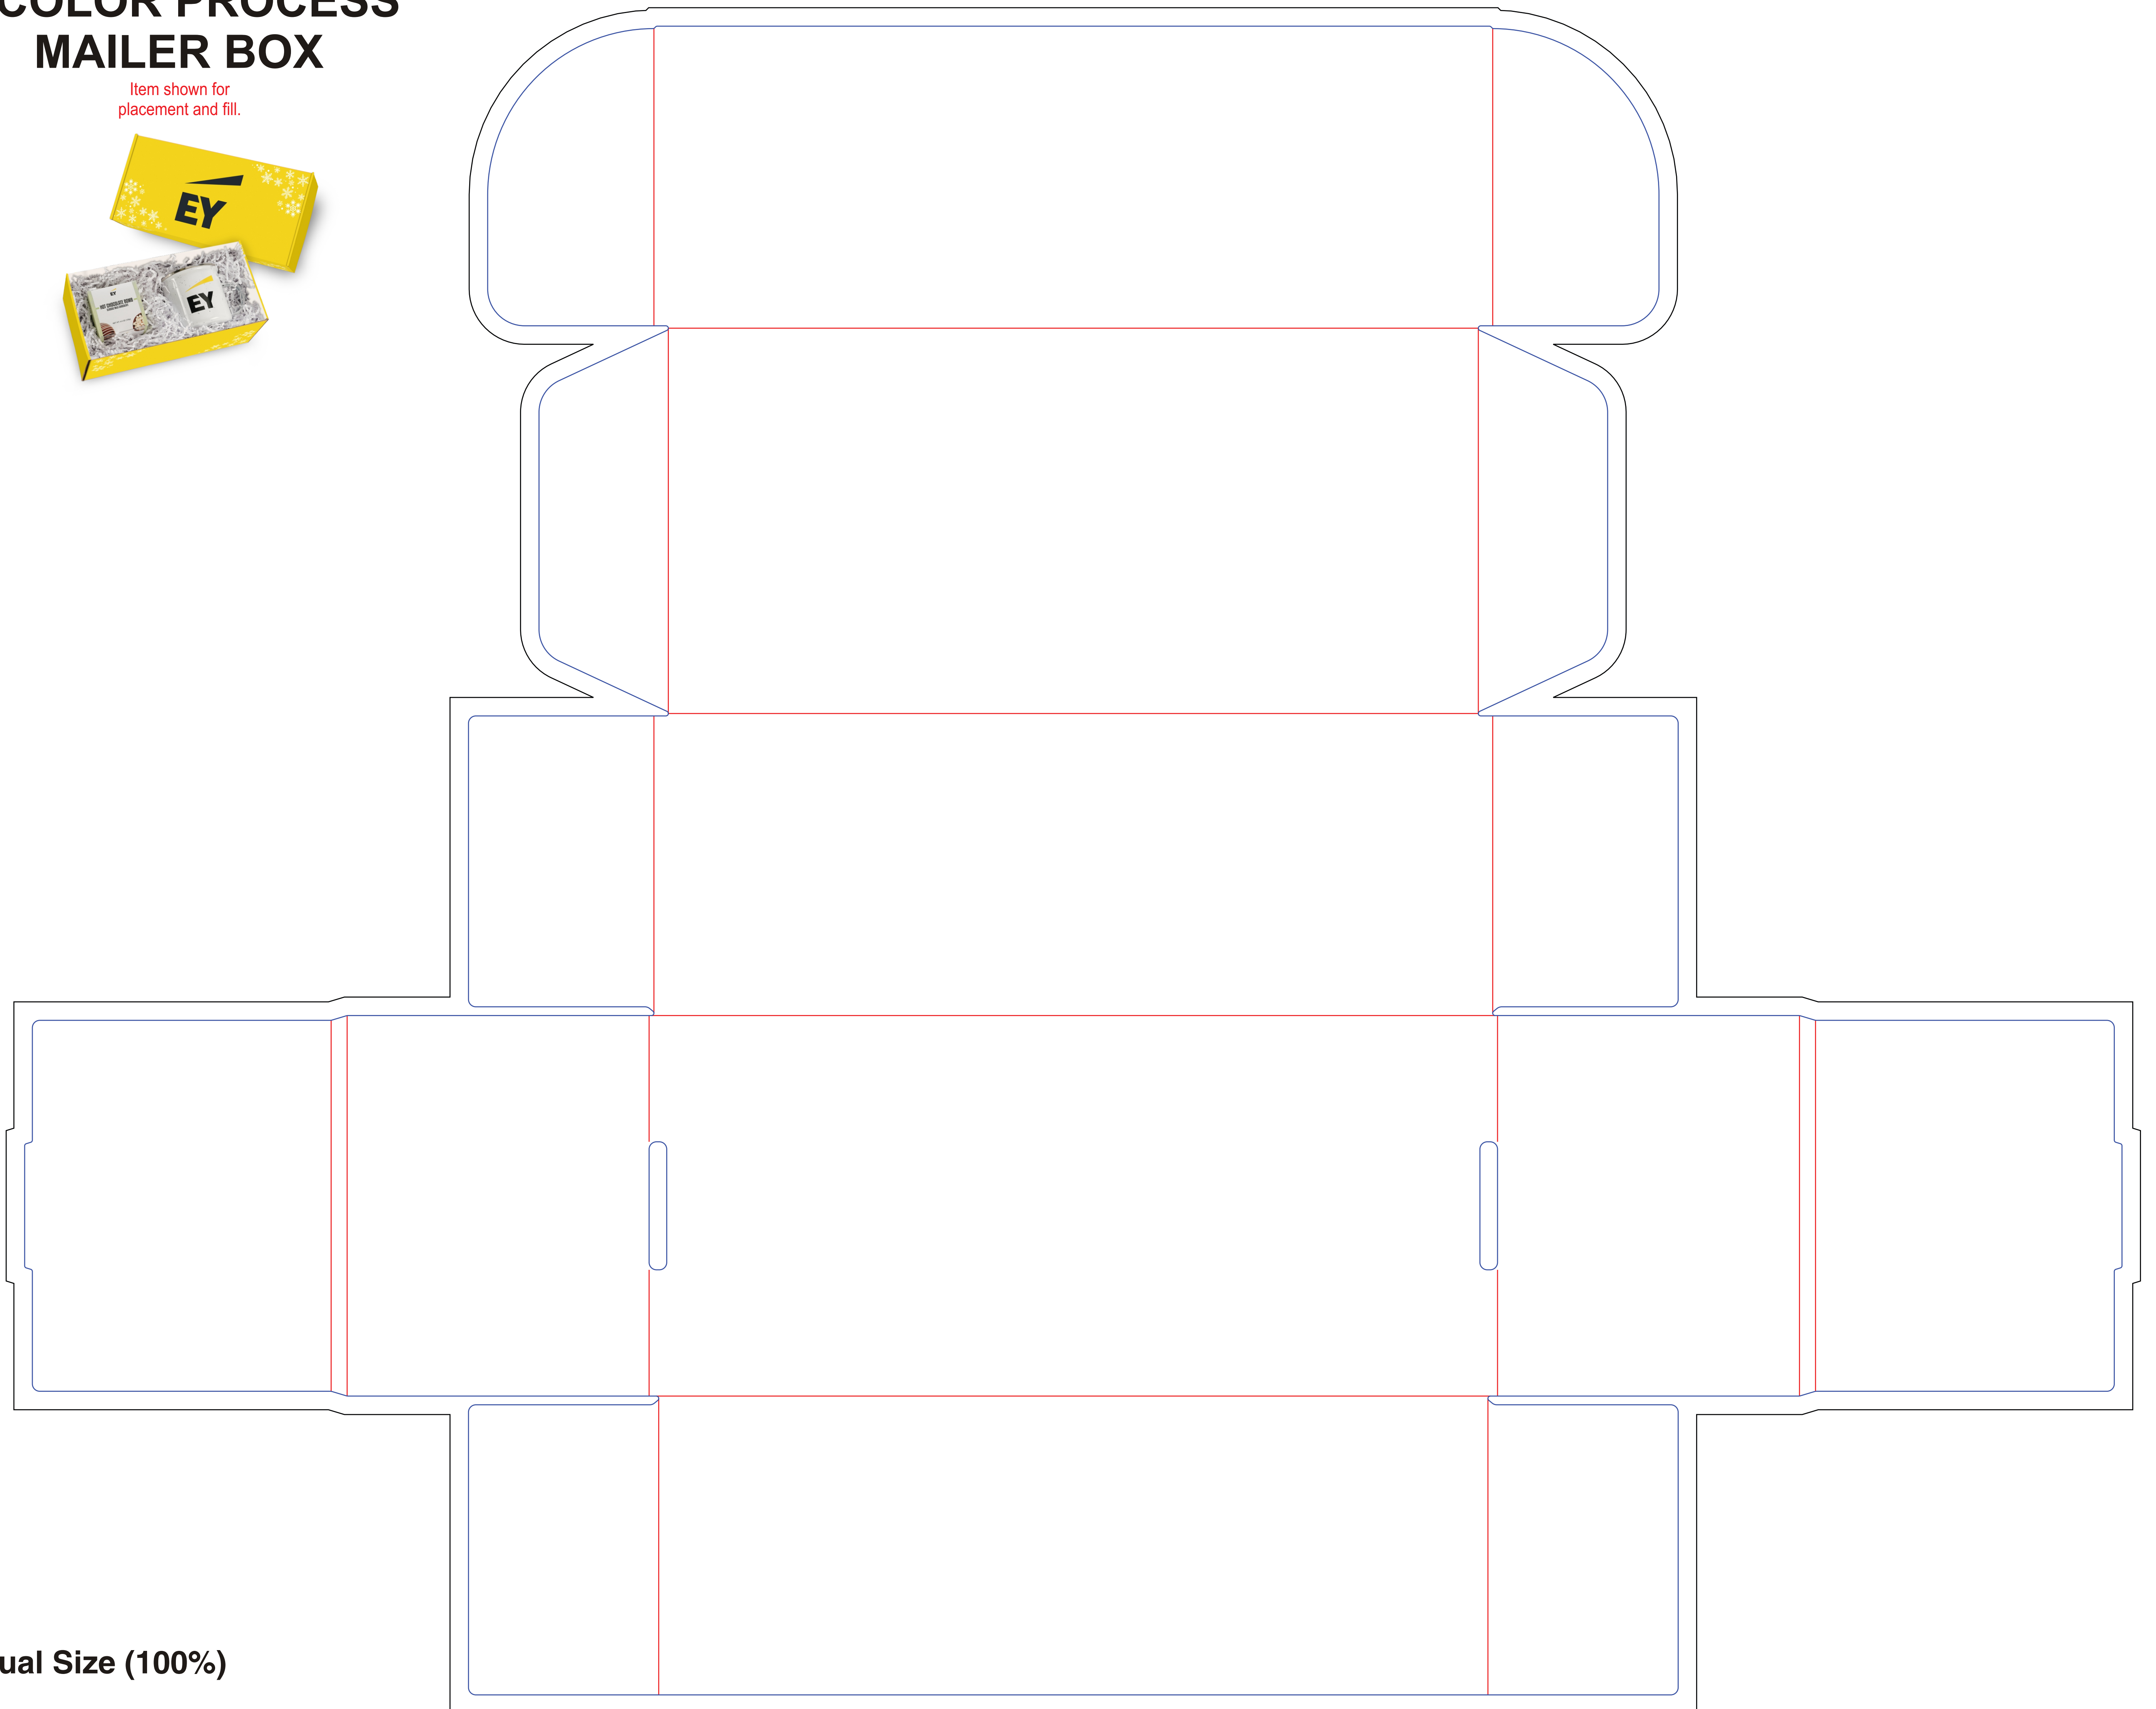

DGSM-CCL
16 oz. Speckled Camping Mug
DIRECT IMPRINT

Actual Size (100%)

(2 COLOR MAX)
IMPRINT AREA: 2.25"W X 2"H

- Red Layout Lines Do NOT Print.

DGSM-CCL HOT CHOCOLATE BOMB GIFT BOX

Actual Size (100%)

FRONT ↑

-  - Red Layout Lines Do NOT Print.
-  - Black Layout Lines are Bleed Areas

Item shown for placement and fill.

DGSM-CCL 4 COLOR PROCESS MAILER BOX

Item shown for
placement and fill.

Actual Size (100%)

 - Red Layout Lines Do NOT Print.