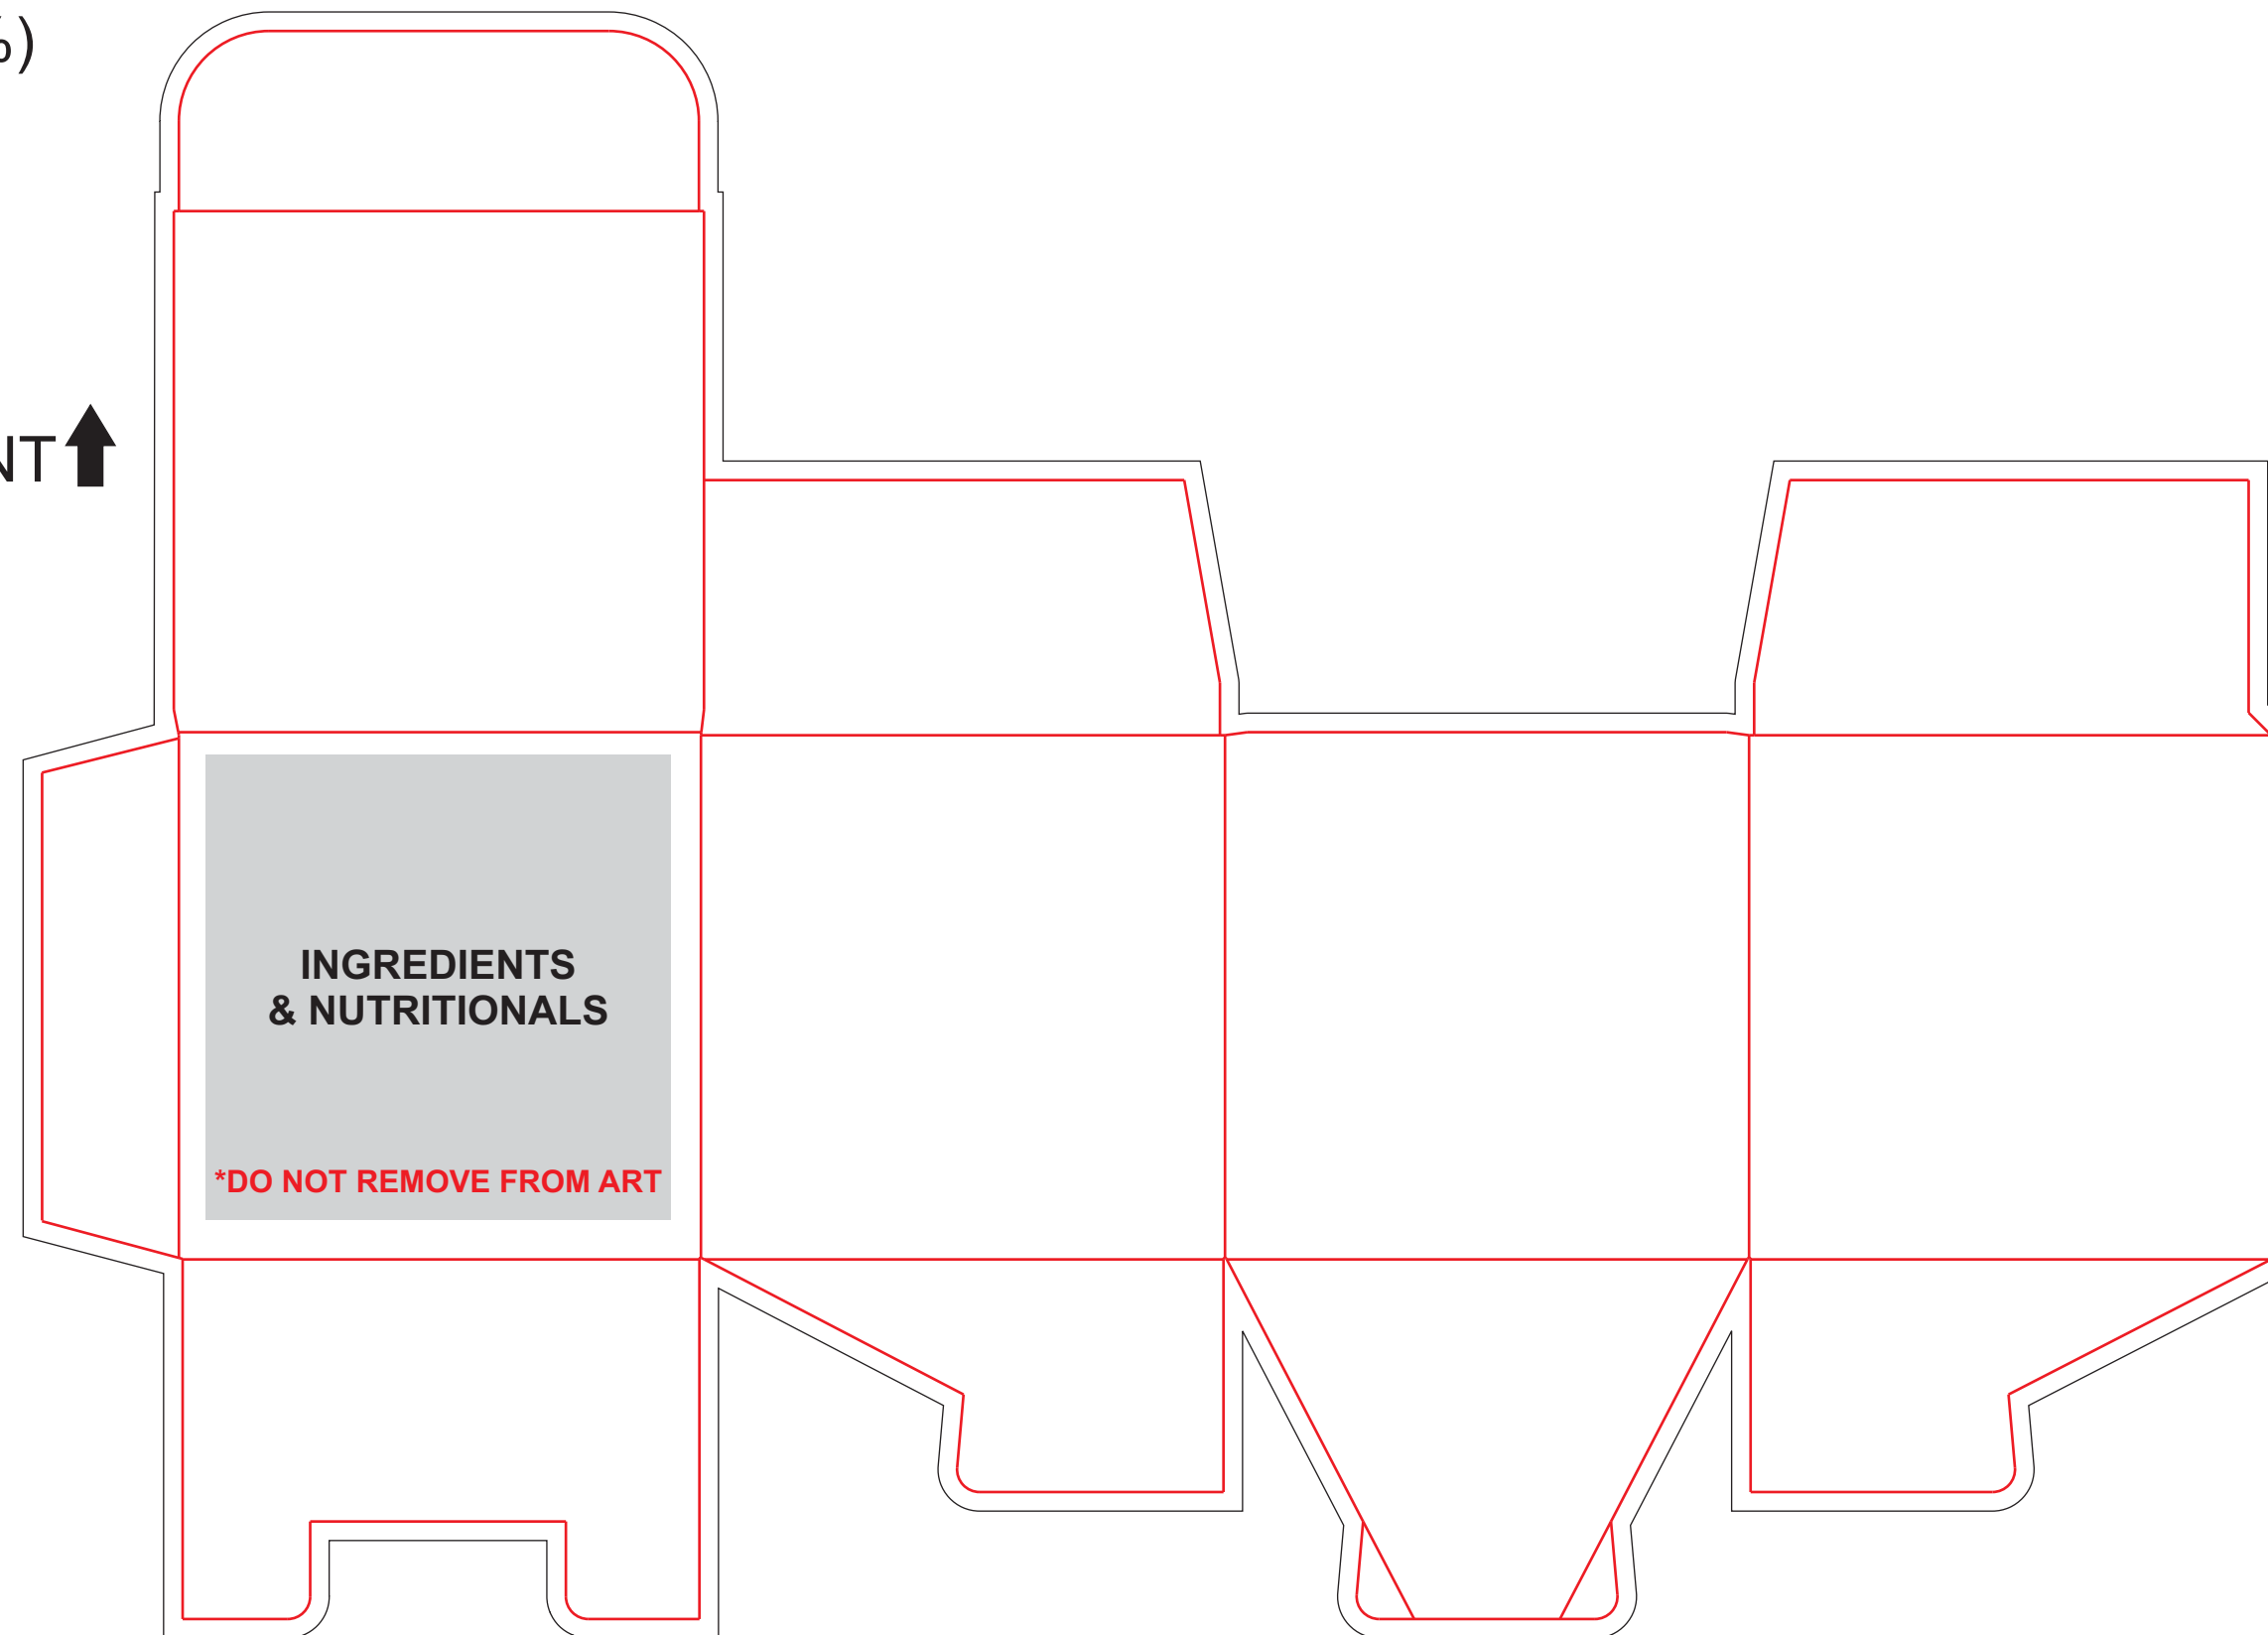

DGSM-CCL
16 oz. Speckled Camping Mug
DIRECT IMPRINT

Actual Size (100%)

(2 COLOR MAX)
IMPRINT AREA: 2.25"W X 2"H

- Red Layout Lines Do NOT Print.

DGSM-CCL HOT CHOCOLATE BOMB GIFT BOX

Actual Size (100%)

FRONT ↑

-  - Red Layout Lines Do NOT Print.
-  - Black Layout Lines are Bleed Areas

Item shown for placement and fill.

DGSM-CCL 4 COLOR PROCESS MAILER BOX

Item shown for
placement and fill.

Actual Size (100%)

 - Red Layout Lines Do NOT Print.