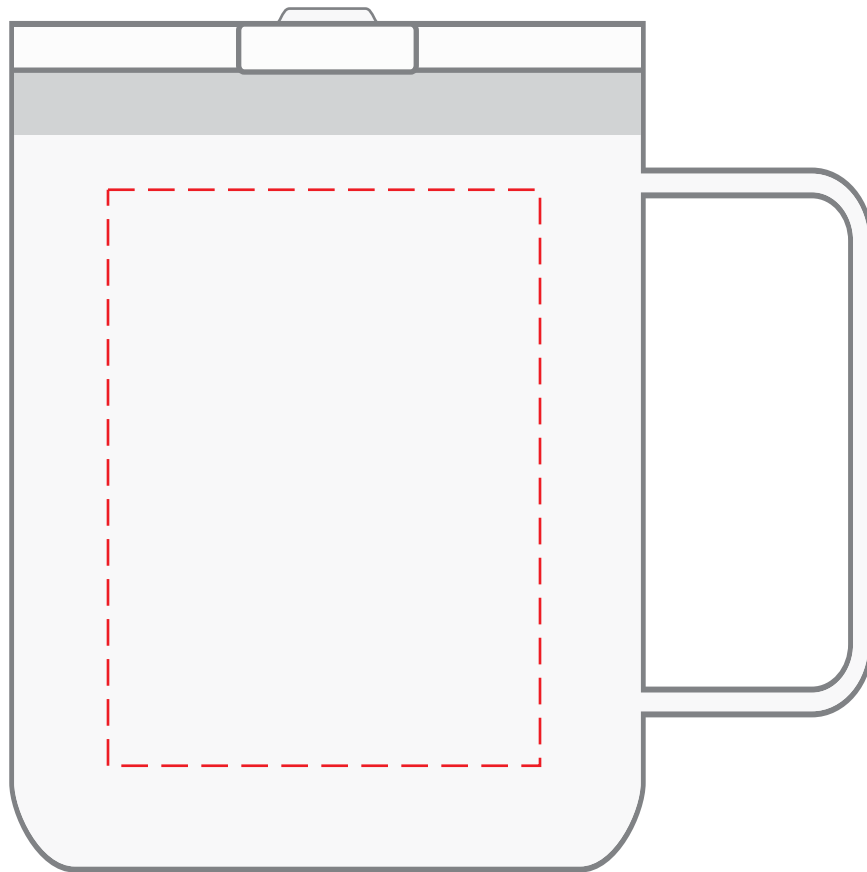

## 12 oz. Slim Camping Mug

### DIRECT IMPRINT

Item shown for  
placement and fill.

Actual Size (100%)

**(2 COLOR MAX)**  
**IMPRINT AREA: 2.25"W X 3"H**

- Red Layout Lines Do NOT Print.

### LASER

Item shown for  
placement and fill.

Actual Size (100%)

**IMPRINT AREA: 1.75"W X 3"H**

- Red Layout Lines Do NOT Print.

# DGSG-BFC TEA LABEL

Actual Size (100%)

Item shown for  
placement and fill.

**LABEL AREA: 3"W X 3.25"H**

 - Red Layout Lines Do NOT Print.

Item shown for placement and fill.