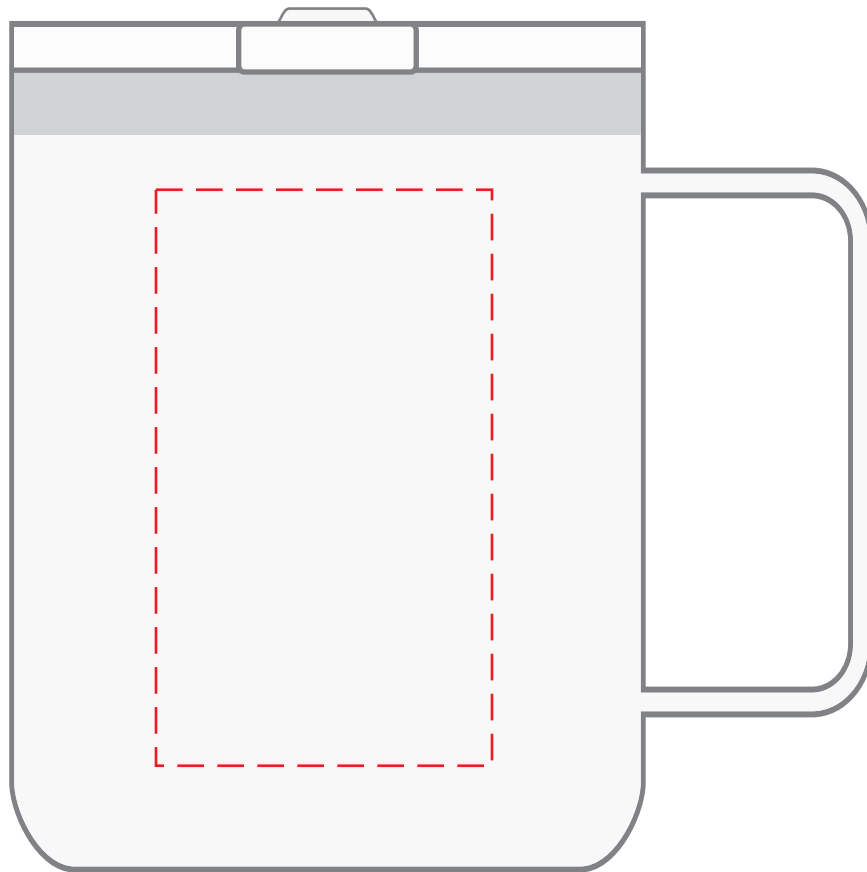

### DIRECT IMPRINT

Item shown for  
placement and fill.

Actual Size (100%)

**(2 COLOR MAX)**  
**IMPRINT AREA: 2.25"W X 3"H**

- Red Layout Lines Do NOT Print.

### LASER

Item shown for  
placement and fill.

Actual Size (100%)

**IMPRINT AREA: 1.75"W X 3"H**

- Red Layout Lines Do NOT Print.

# DGSG-BFC TEA LABEL

Actual Size (100%)

Item shown for  
placement and fill.

**LABEL AREA: 3"W X 3.25"H**

 - Red Layout Lines Do NOT Print.

Item shown for placement and fill.