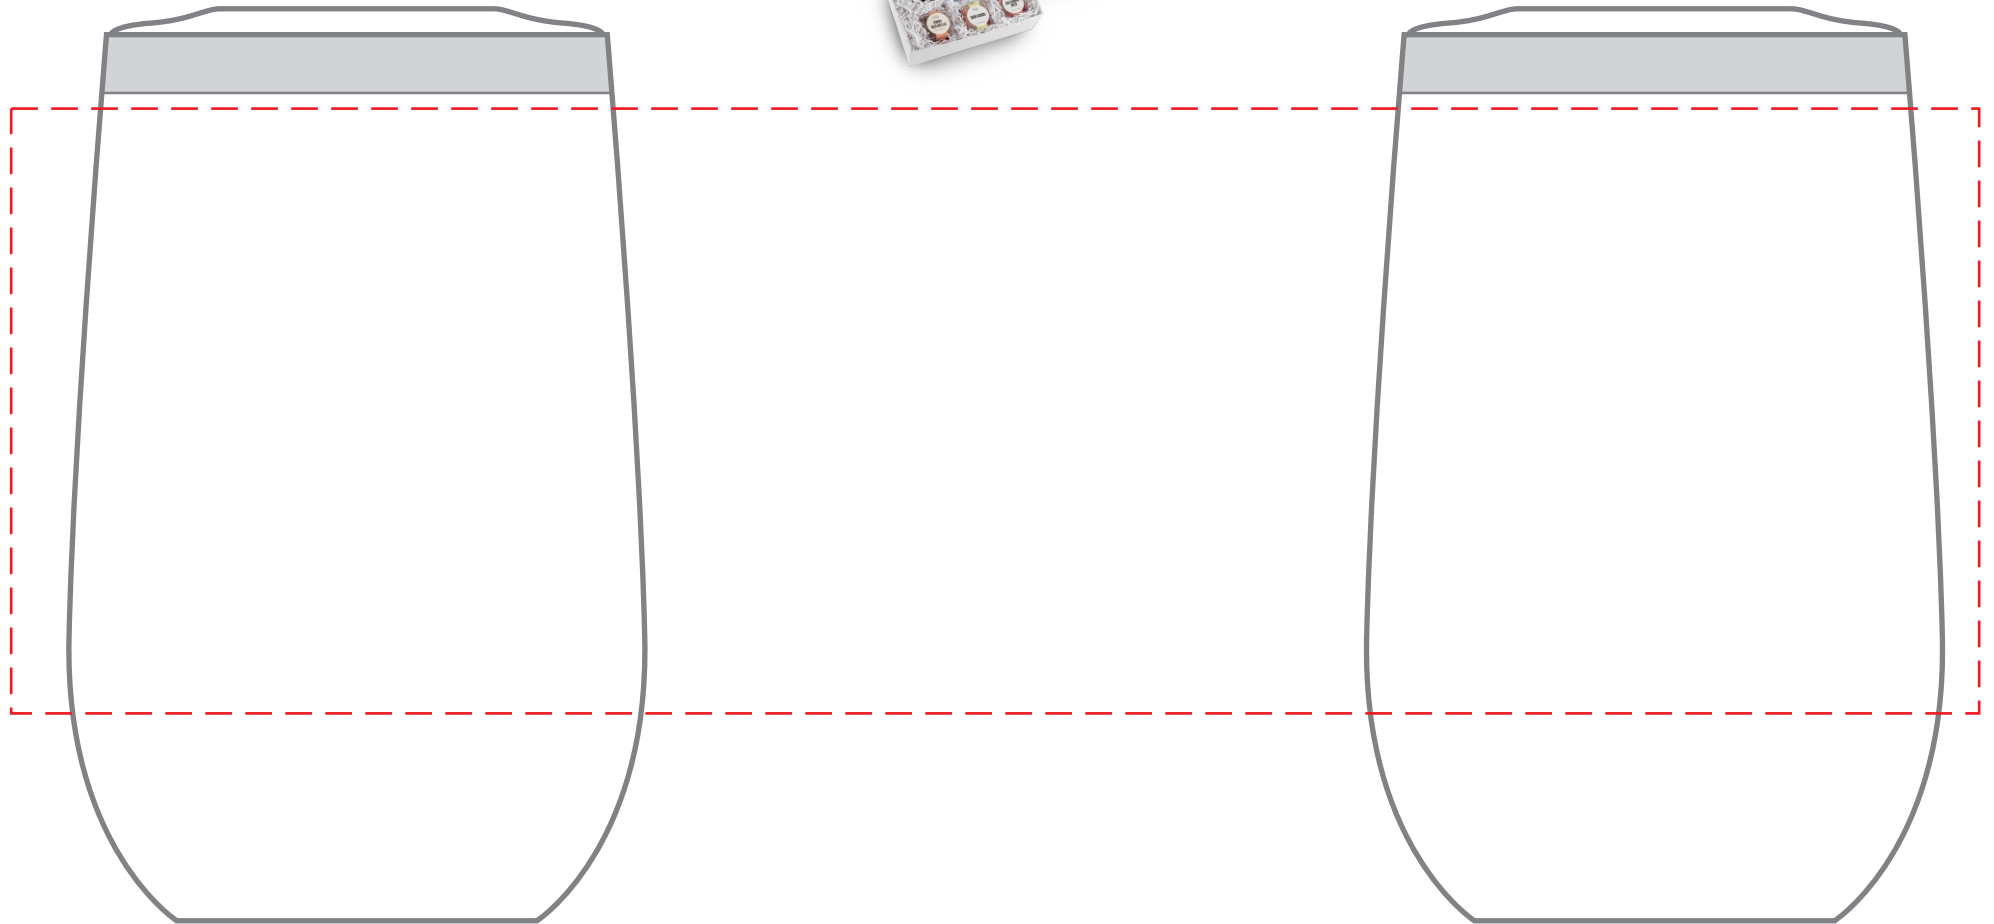

DGSG-MVM

12 oz. Stemless Wine Tumbler w/ Plastic Liner
DIRECT IMPRINT

Actual Size (100%)

IMPRINT AREA: 2.25"W X 2"H

- Red Layout Lines Do NOT Print.

DGSG-MVM

12 oz. Stemless Wine Tumbler w/ Plastic Liner LASER

Actual Size (100%)

IMPRINT AREA: 2.25"W X 2"H

- Red Layout Lines Do NOT Print.

DGSG-MVM
12 oz. Stemless Wine Tumbler w/ Plastic Liner
FULL COLOR - WRAP

Actual Size (100%)

IMPRINT AREA: 10.25"W X 3.15"H

- Red Layout Lines Do NOT Print.

DGSG-MVM

12 oz. Stemless Wine Tumbler w/ Plastic Liner
FULL COLOR - SIDE

Actual Size (100%)

IMPRINT AREA: 2.75"W X 2.75"H

- Red Layout Lines Do NOT Print.

DGSG-MVM CANDY CUBE - SQUARE LABEL

Actual Size (100%)

- Red Layout Lines Do NOT Print.

DGSG-MVM CANDY CUBE - ROUND LABEL

Actual Size (100%)

- Red Layout Lines Do NOT Print.

Item shown for placement and fill.

DGSG-MVM MOVIE MADNESS GIFT SET SLEEVE

A large rectangular area defined by red lines, intended for the user to place and fill their design. The area is divided into five horizontal sections by four red lines.