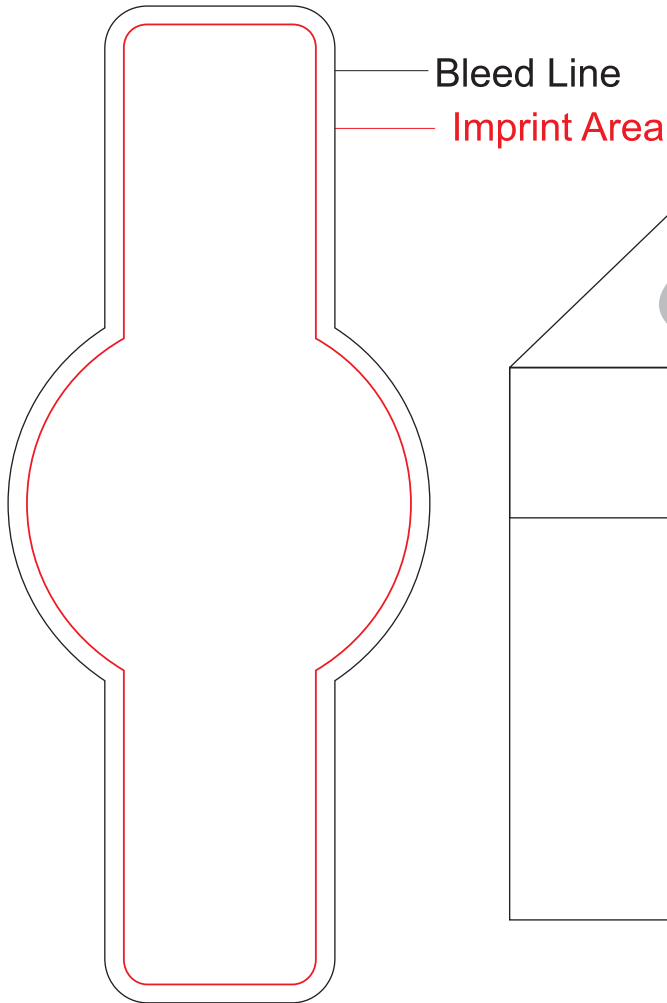

Actual Size (100%)

IMPRINT AREA: 2.25"W X 2"H

- Red Layout Lines Do NOT Print.

DGSG-MVM
12 oz. Stemless Wine Tumbler w/ Plastic Liner
FULL COLOR - WRAP

Actual Size (100%)

IMPRINT AREA: 10.25"W X 3.15"H

- Red Layout Lines Do NOT Print.

DGSG-MVM

12 oz. Stemless Wine Tumbler w/ Plastic Liner
FULL COLOR - SIDE

Actual Size (100%)

IMPRINT AREA: 2.75"W X 2.75"H

- Red Layout Lines Do NOT Print.

DGSG-MVM CANDY CUBE - SQUARE LABEL

Actual Size (100%)

- Red Layout Lines Do NOT Print.

DGSG-MVM CANDY CUBE - ROUND LABEL

Actual Size (100%)

- Red Layout Lines Do NOT Print.

Item shown for placement and fill.

DGSG-MVM MOVIE MADNESS GIFT SET SLEEVE

A large rectangular area defined by red lines, intended for the user to place and fill their design. The area is divided into five horizontal sections by four red lines.

Actual Size (100%)

- Red Layout Lines Do NOT Print.