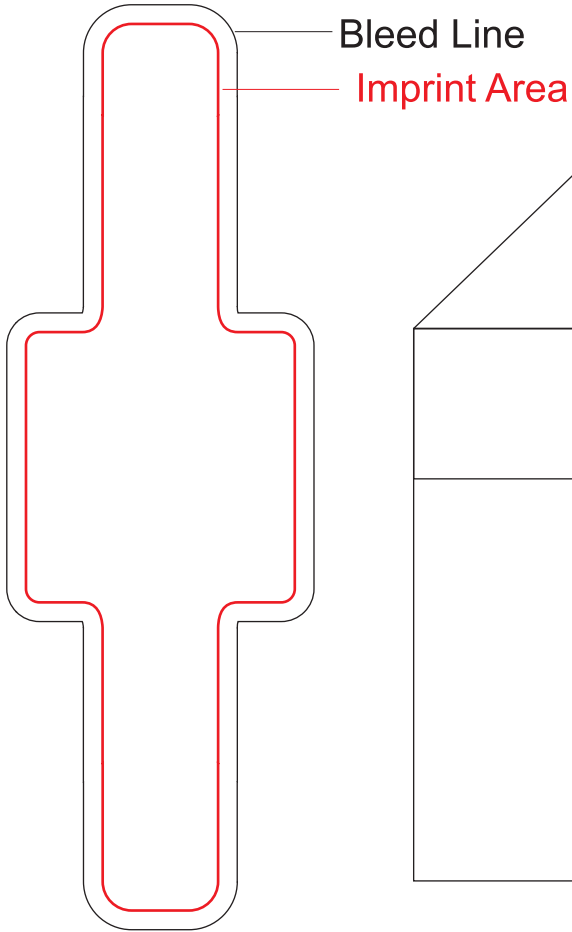

Actual Size (100%)

IMPRINT AREA: 2.25"W X 2"H

- Red Layout Lines Do NOT Print.

DGSG-MVM
12 oz. Stemless Wine Tumbler w/ Plastic Liner
FULL COLOR - WRAP

Actual Size (100%)

IMPRINT AREA: 10.25"W X 3.15"H

- Red Layout Lines Do NOT Print.

DGSG-MVM

12 oz. Stemless Wine Tumbler w/ Plastic Liner
FULL COLOR - SIDE

Actual Size (100%)

IMPRINT AREA: 2.75"W X 2.75"H

- Red Layout Lines Do NOT Print.

DGSG-MVM CANDY CUBE - SQUARE LABEL

Actual Size (100%)

- Red Layout Lines Do NOT Print.

DGSG-MVM CANDY CUBE - ROUND LABEL

Actual Size (100%)

- Red Layout Lines Do NOT Print.

Item shown for placement and fill.

DGSG-MVM MOVIE MADNESS GIFT SET SLEEVE

A large rectangular area defined by red lines, intended for the user to place and fill their design. The area is divided into five horizontal sections by four red lines.

Actual Size (100%)

- Red Layout Lines Do NOT Print.