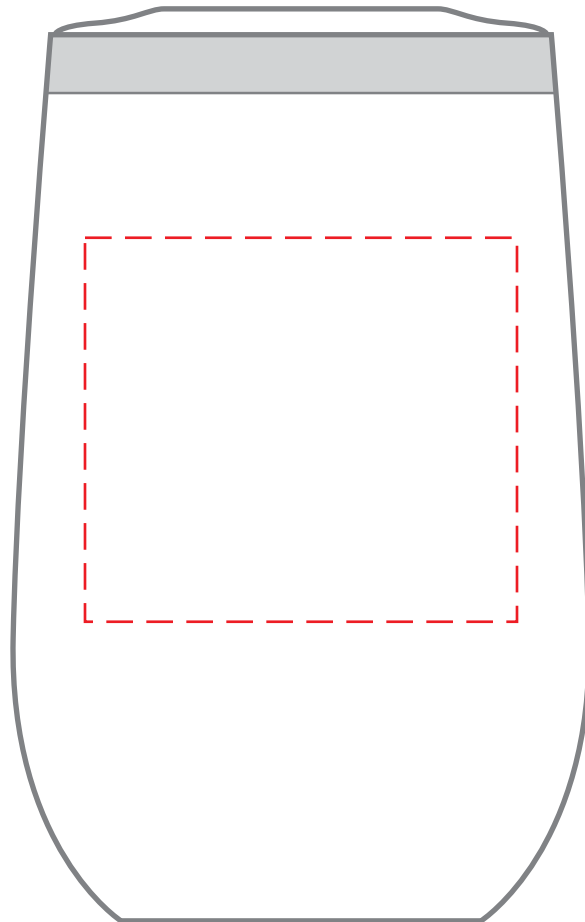

DGSG-MVM

12 oz. Stemless Wine Tumbler w/ Plastic Liner
DIRECT IMPRINT

Actual Size (100%)

IMPRINT AREA: 2.25"W X 2"H

- Red Layout Lines Do NOT Print.

DGSG-MVM

12 oz. Stemless Wine Tumbler w/ Plastic Liner LASER

Actual Size (100%)

IMPRINT AREA: 2.25"W X 2"H

- Red Layout Lines Do NOT Print.

DGSG-MVM
12 oz. Stemless Wine Tumbler w/ Plastic Liner
FULL COLOR - WRAP

Actual Size (100%)

IMPRINT AREA: 10.25"W X 3.15"H

- Red Layout Lines Do NOT Print.

DGSG-MVM

12 oz. Stemless Wine Tumbler w/ Plastic Liner
FULL COLOR - SIDE

Actual Size (100%)

IMPRINT AREA: 2.75"W X 2.75"H

- Red Layout Lines Do NOT Print.

DGSG-MVM CANDY CUBE - SQUARE LABEL

Actual Size (100%)

- Red Layout Lines Do NOT Print.

DGSG-MVM CANDY CUBE - ROUND LABEL

Actual Size (100%)

- Red Layout Lines Do NOT Print.

Item shown for placement and fill.

DGSG-MVM MOVIE MADNESS GIFT SET SLEEVE

A large rectangular area defined by red lines, intended for the user to place and fill their design. The area is divided into five horizontal sections by four red lines.