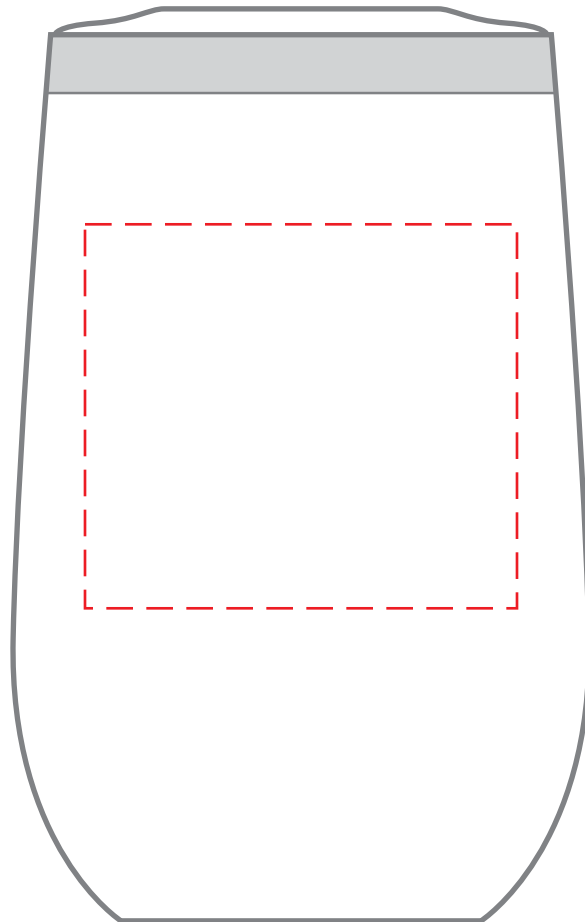

DGSG-MVM

12 oz. Stemless Wine Tumbler w/ Plastic Liner
DIRECT IMPRINT

Actual Size (100%)

IMPRINT AREA: 2.25"W X 2"H

- Red Layout Lines Do NOT Print.

DGSG-MVM

12 oz. Stemless Wine Tumbler w/ Plastic Liner LASER

Actual Size (100%)

IMPRINT AREA: 2.25"W X 2"H

- Red Layout Lines Do NOT Print.

DGSG-MVM
12 oz. Stemless Wine Tumbler w/ Plastic Liner
FULL COLOR - WRAP

Actual Size (100%)

IMPRINT AREA: 10.25"W X 3.15"H

- Red Layout Lines Do NOT Print.

DGSG-MVM

12 oz. Stemless Wine Tumbler w/ Plastic Liner
FULL COLOR - SIDE

Actual Size (100%)

IMPRINT AREA: 2.75"W X 2.75"H

- Red Layout Lines Do NOT Print.

DGSG-MVM CANDY CUBE - SQUARE LABEL

Actual Size (100%)

- Red Layout Lines Do NOT Print.

DGSG-MVM CANDY CUBE - ROUND LABEL

Actual Size (100%)

- Red Layout Lines Do NOT Print.

Item shown for placement and fill.

DGSG-MVM MOVIE MADNESS GIFT SET SLEEVE

A large rectangular area defined by red lines, intended for the user to place and fill their design. The area is divided into five horizontal sections by four red lines.