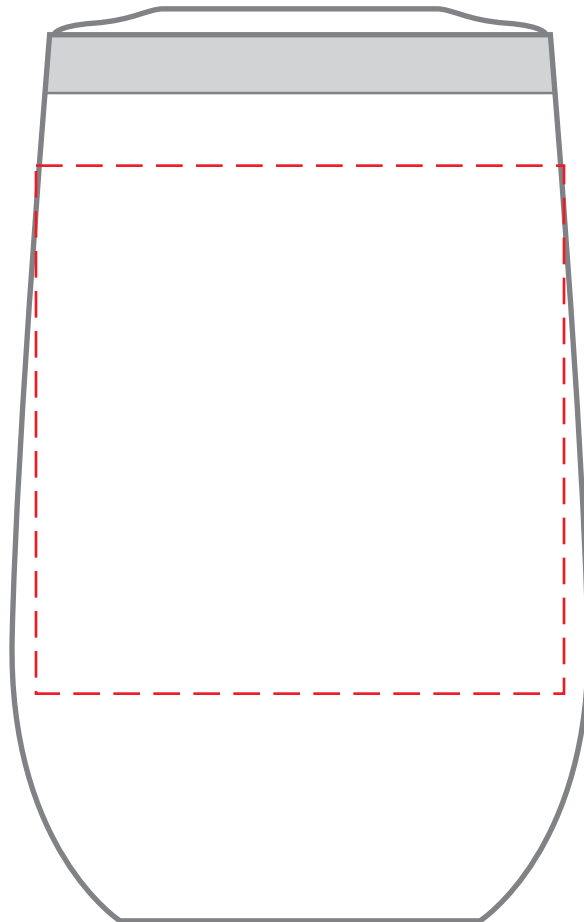

DGSG-MVM

12 oz. Stemless Wine Tumbler w/ Plastic Liner
DIRECT IMPRINT

Actual Size (100%)

IMPRINT AREA: 2.25"W X 2"H

- Red Layout Lines Do NOT Print.

DGSG-MVM

12 oz. Stemless Wine Tumbler w/ Plastic Liner LASER

Actual Size (100%)

IMPRINT AREA: 2.25"W X 2"H

- Red Layout Lines Do NOT Print.

DGSG-MVM
12 oz. Stemless Wine Tumbler w/ Plastic Liner
FULL COLOR - WRAP

Actual Size (100%)

IMPRINT AREA: 10.25"W X 3.15"H

- Red Layout Lines Do NOT Print.

DGSG-MVM

12 oz. Stemless Wine Tumbler w/ Plastic Liner
FULL COLOR - SIDE

Actual Size (100%)

IMPRINT AREA: 2.75"W X 2.75"H

- Red Layout Lines Do NOT Print.

DGSG-MVM CANDY CUBE - SQUARE LABEL

Actual Size (100%)

- Red Layout Lines Do NOT Print.

DGSG-MVM CANDY CUBE - ROUND LABEL

Actual Size (100%)

- Red Layout Lines Do NOT Print.

Item shown for placement and fill.

DGSG-MVM MOVIE MADNESS GIFT SET SLEEVE

A large rectangular area defined by red lines, intended for the user to place and fill their design. The area is divided into five horizontal sections by four red lines.