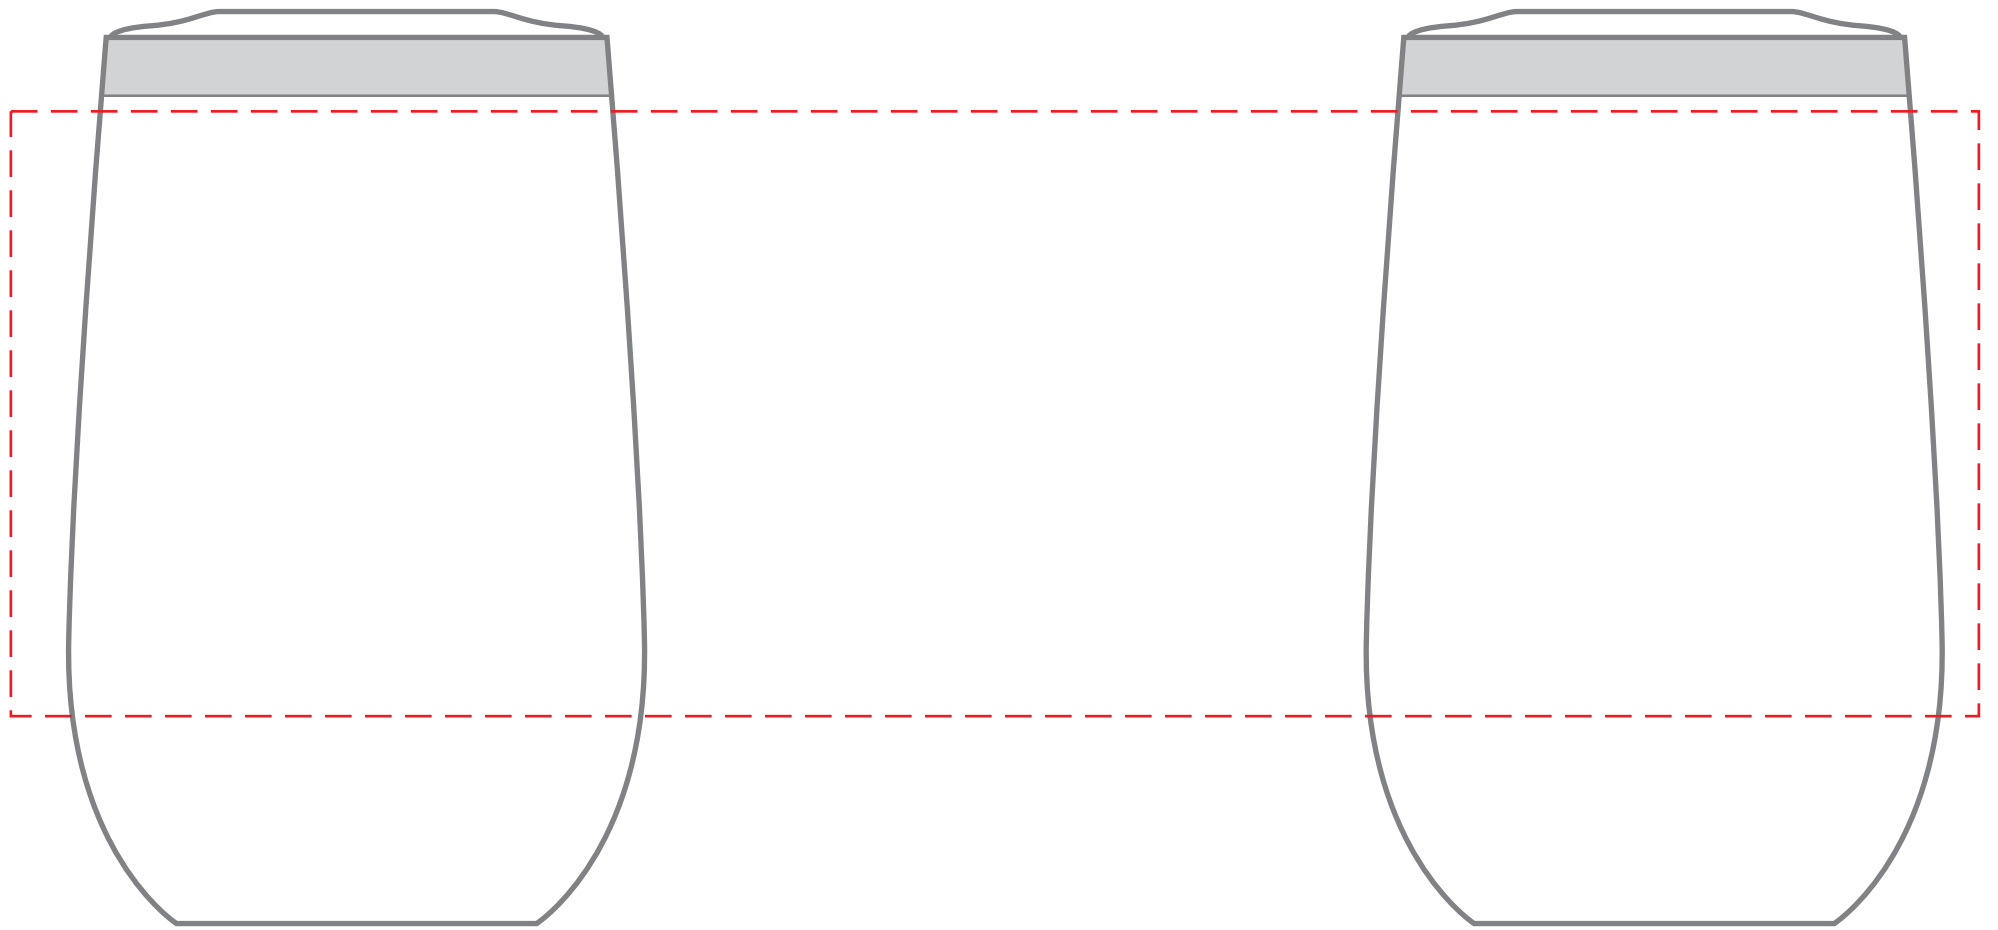

# DGSG-HAP

12 oz. Stemless Wine Tumbler w/ Plastic Liner  
LASER

Actual Size (100%)

Item shown for  
placement and fill.

**IMPRINT AREA:  
2.25"W X 2"H**

- Red Layout Lines Do NOT Print.

# DGSG-HAP

12 oz. Stemless Wine Tumbler w/ Plastic Liner  
FULL COLOR - SIDE

Actual Size (100%)

Item shown for  
placement and fill.

**IMPRINT AREA:  
2.75"W X 2.75"H**

- Red Layout Lines Do NOT Print.

### FULL COLOR - WRAP

Actual Size (100%)

**IMPRINT AREA:  
10.25"W X 3.15"H**

- Red Layout Lines Do NOT Print.

Item shown for  
placement and fill.

# DGSG-HAP HAPPINESS IS...GIFT SET SLEEVE

Item shown for  
placement and fill.

Large red-outlined rectangular area for the gift set sleeve design, divided into five horizontal sections by red lines.

Actual Size (100%)