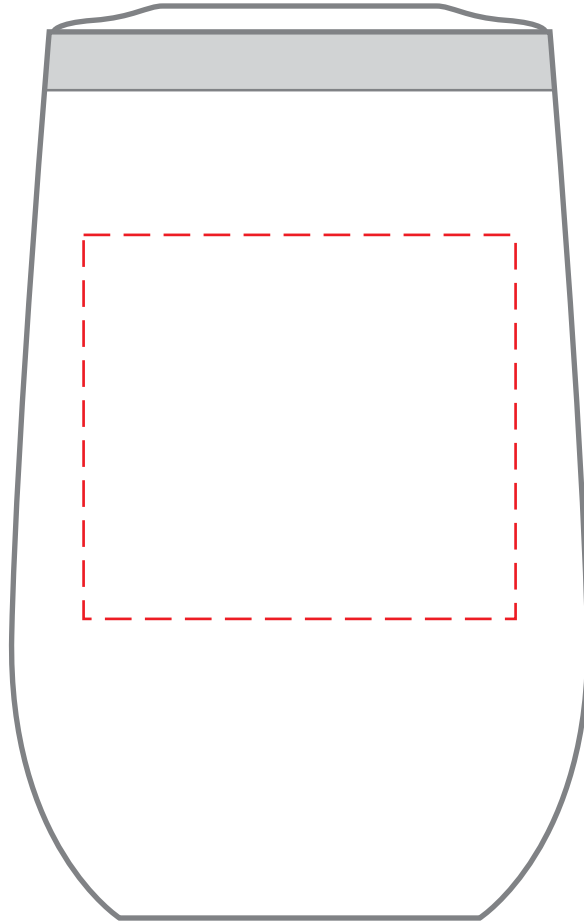

# DGSG-HAP

12 oz. Stemless Wine Tumbler w/ Plastic Liner  
DIRECT IMPRINT

Actual Size (100%)

Item shown for  
placement and fill.

**IMPRINT AREA:  
2.25"W X 2"H**

- Red Layout Lines Do NOT Print.

# DGSG-HAP

12 oz. Stemless Wine Tumbler w/ Plastic Liner  
LASER

Actual Size (100%)

Item shown for  
placement and fill.

**IMPRINT AREA:  
2.25"W X 2"H**

- Red Layout Lines Do NOT Print.

# DGSG-HAP

12 oz. Stemless Wine Tumbler w/ Plastic Liner  
FULL COLOR - SIDE

Actual Size (100%)

Item shown for  
placement and fill.

**IMPRINT AREA:  
2.75"W X 2.75"H**

- Red Layout Lines Do NOT Print.

### FULL COLOR - WRAP

Actual Size (100%)

**IMPRINT AREA:  
10.25"W X 3.15"H**

- Red Layout Lines Do NOT Print.

Item shown for  
placement and fill.