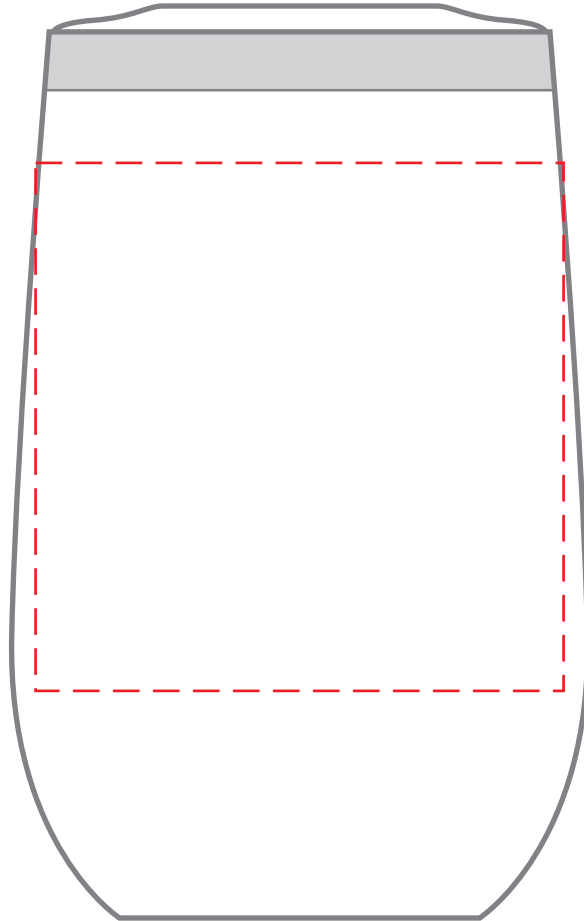

# DGSG-HAP

12 oz. Stemless Wine Tumbler w/ Plastic Liner  
DIRECT IMPRINT

Actual Size (100%)

Item shown for  
placement and fill.

**IMPRINT AREA:  
2.25"W X 2"H**

- Red Layout Lines Do NOT Print.

# DGSG-HAP

12 oz. Stemless Wine Tumbler w/ Plastic Liner  
LASER

Actual Size (100%)

Item shown for  
placement and fill.

**IMPRINT AREA:  
2.25"W X 2"H**

- Red Layout Lines Do NOT Print.

# DGSG-HAP

12 oz. Stemless Wine Tumbler w/ Plastic Liner  
FULL COLOR - SIDE

Actual Size (100%)

Item shown for  
placement and fill.

**IMPRINT AREA:  
2.75"W X 2.75"H**

- Red Layout Lines Do NOT Print.

### FULL COLOR - WRAP

Actual Size (100%)

**IMPRINT AREA:  
10.25"W X 3.15"H**

- Red Layout Lines Do NOT Print.

Item shown for  
placement and fill.