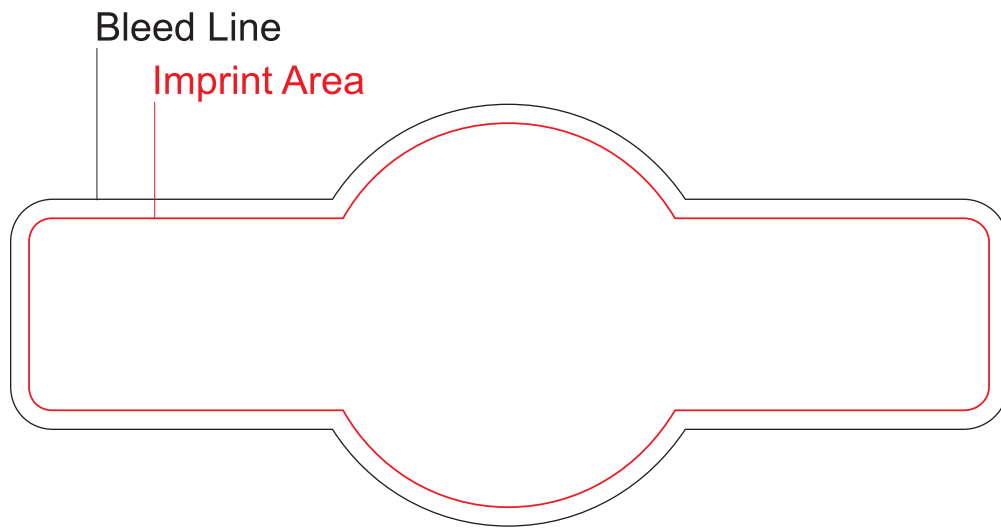

### FULL COLOR - WRAP

Actual Size (100%)

**IMPRINT AREA:  
10.25"W X 3.15"H**

- Red Layout Lines Do NOT Print.

Item shown for  
placement and fill.

# DGSG-HAP TRUFFLE BOX - ROUND LABEL

Actual Size (100%)

- Red Layout Lines Do NOT Print.

Item shown for  
placement and fill

# DGSG-HAP HAPPINESS IS...GIFT SET SLEEVE

Item shown for  
placement and fill.

Large red-outlined rectangular area for the gift set sleeve design, divided into five horizontal sections by red lines.

Actual Size (100%)