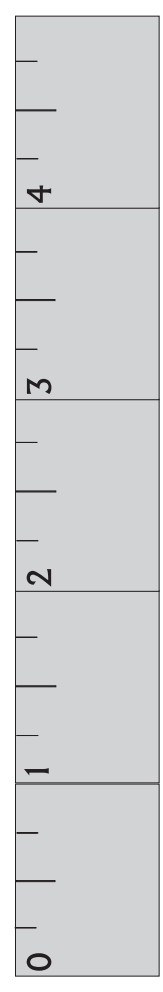

Large red-outlined rectangular area for the gift set sleeve design, divided into five horizontal sections by red lines.

Actual Size (100%)

- Red Layout Lines Do NOT Print.