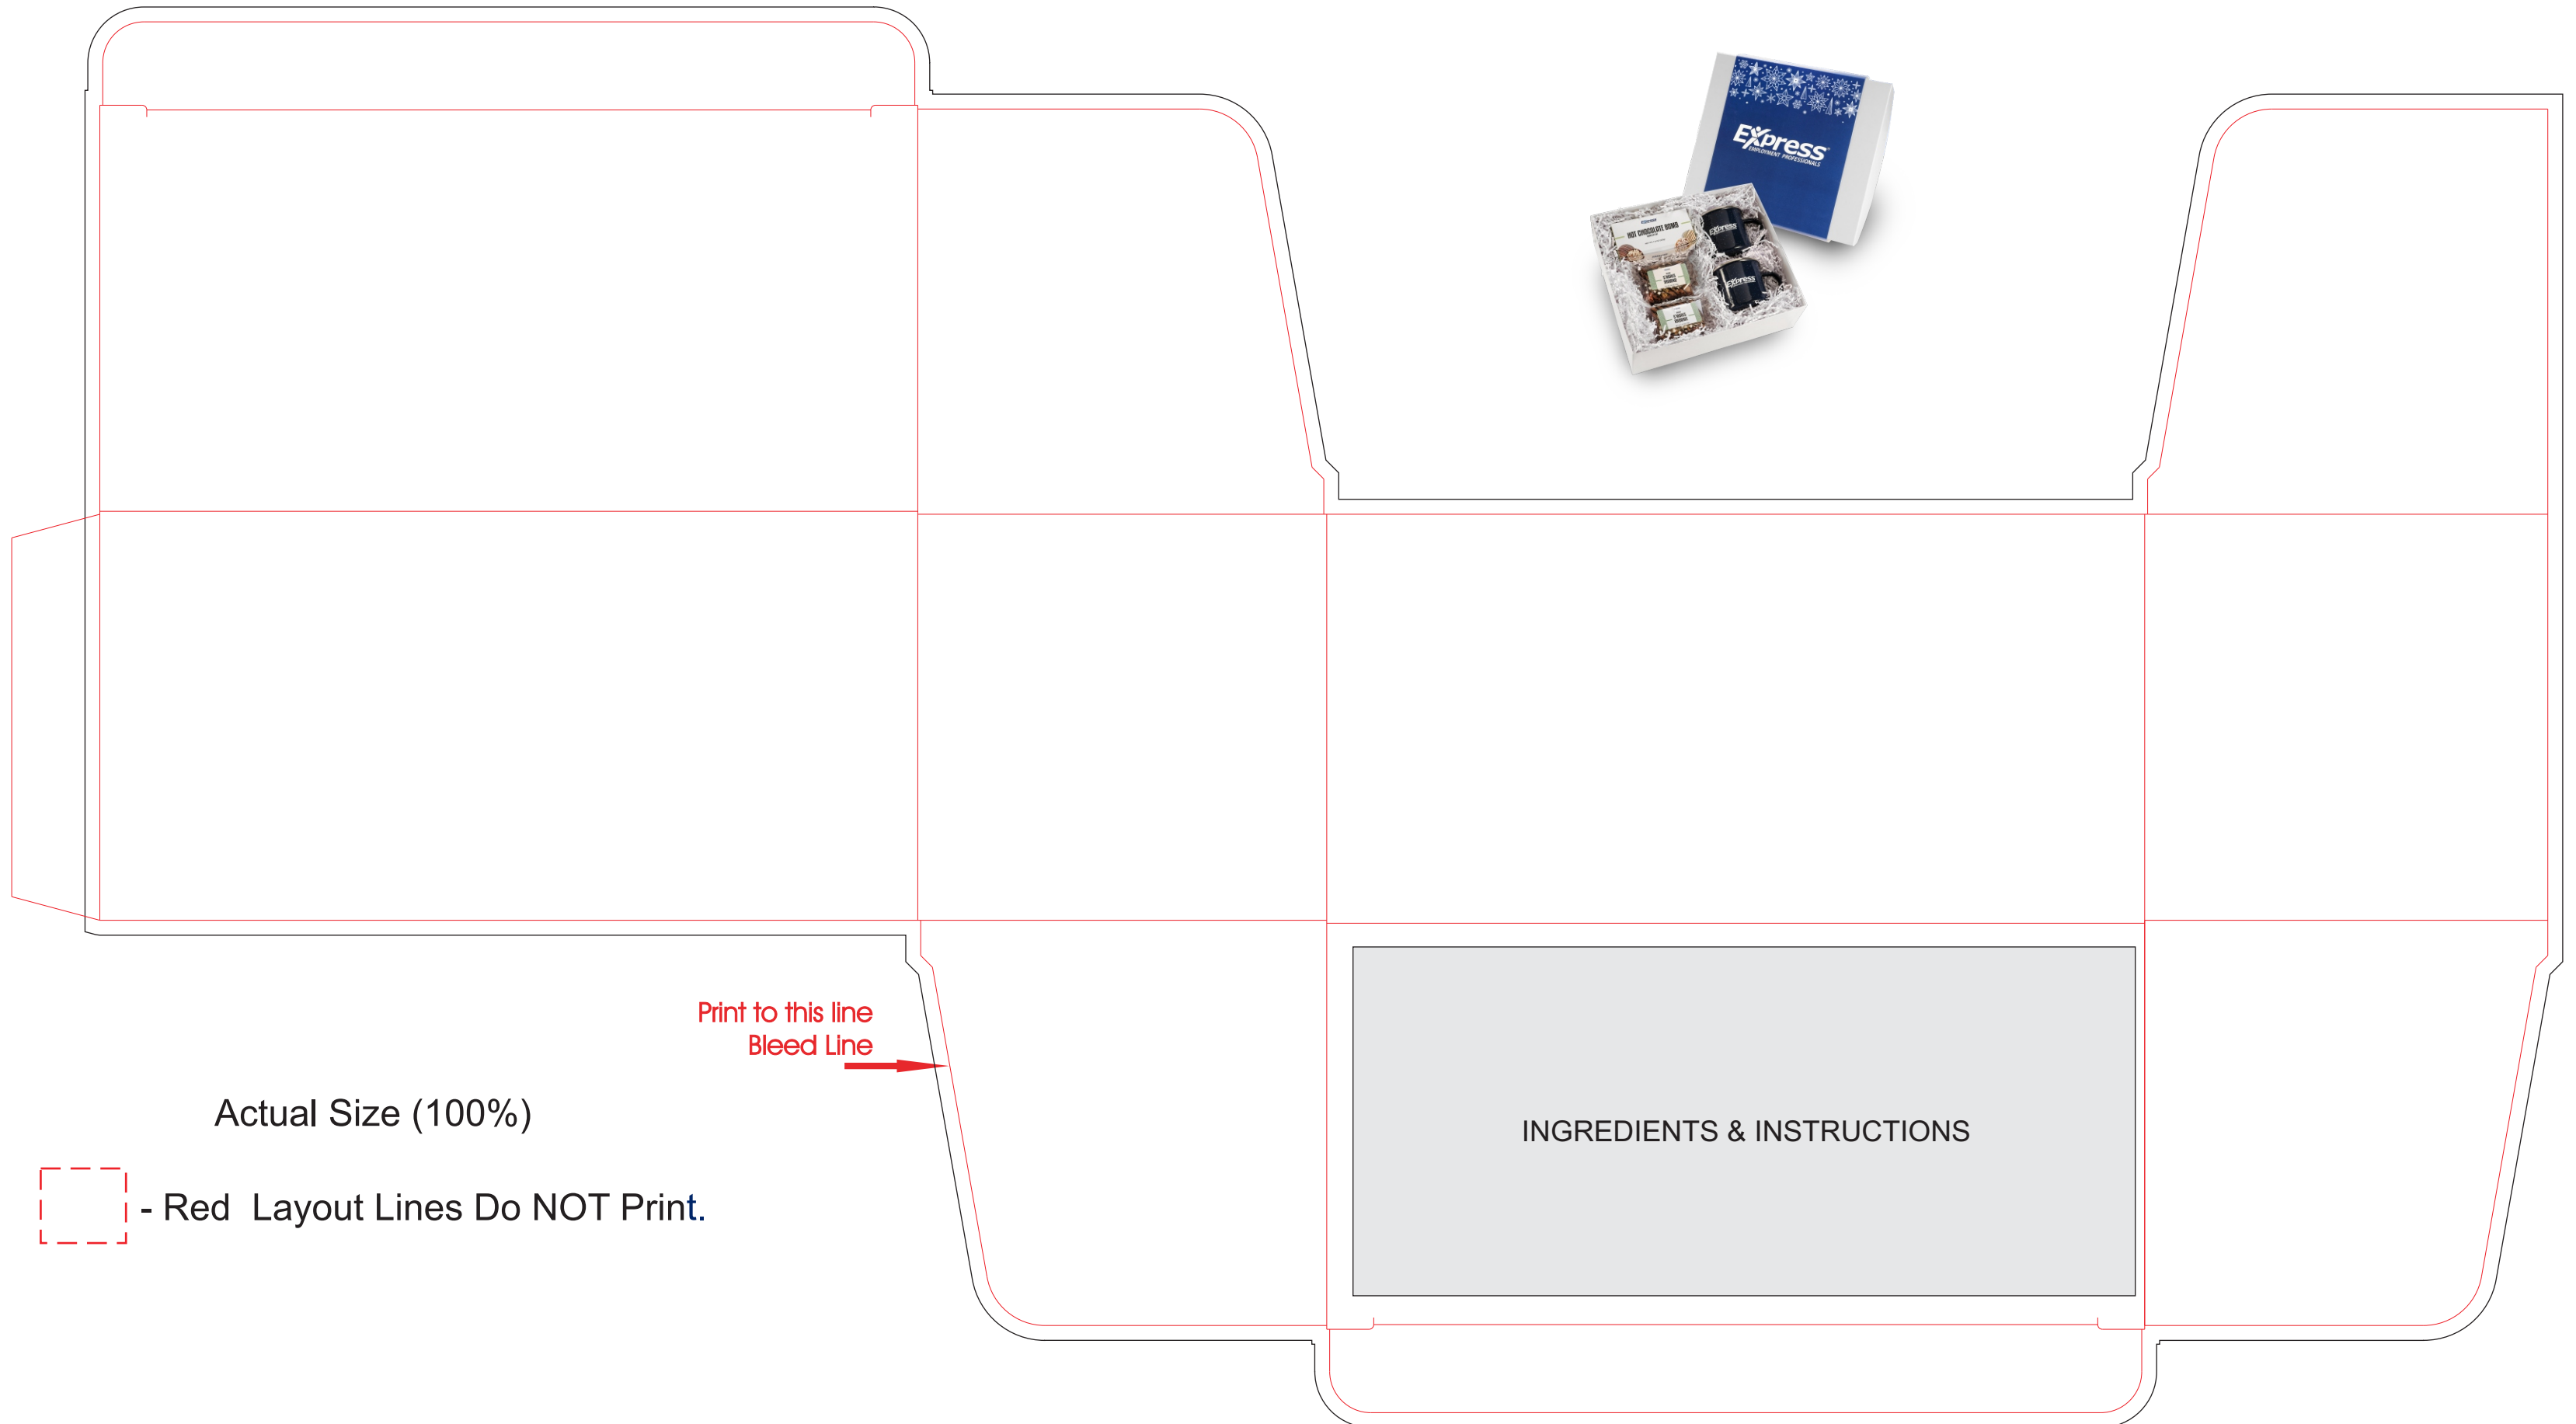

DGSG-FSC
16 oz. Speckled Camping Mug
DIRECT IMPRINT

Actual Size (100%)

(2 COLOR MAX)
IMPRINT AREA: 2.25"W X 2"H

- Red Layout Lines Do NOT Print.

DGSG-FSC GOURMET BROWNIE LABEL

Actual Size (100%)

LABEL AREA: 2.76" W X 1.63" H
PRODUCT DIMENSIONS: 2.75" x 3"

- Red Layout Lines Do NOT Print.

DGSG-FSC

HOT CHOCOLATE BOMB CUSTOM BOX - 2 PACK

 = Trim Line
 = Bleed Line

Actual Size (100%)

 - Red Layout Lines Do NOT Print.

Print to this line
Bleed Line 

INGREDIENTS & INSTRUCTIONS

Item shown for placement and fill.

DGSG-FSC FIRESIDE CHAT GIFT SET SLEEVE

Large red-bordered area for layout design, divided into five horizontal sections.

Actual Size (100%)

- Red Layout Lines Do NOT Print.