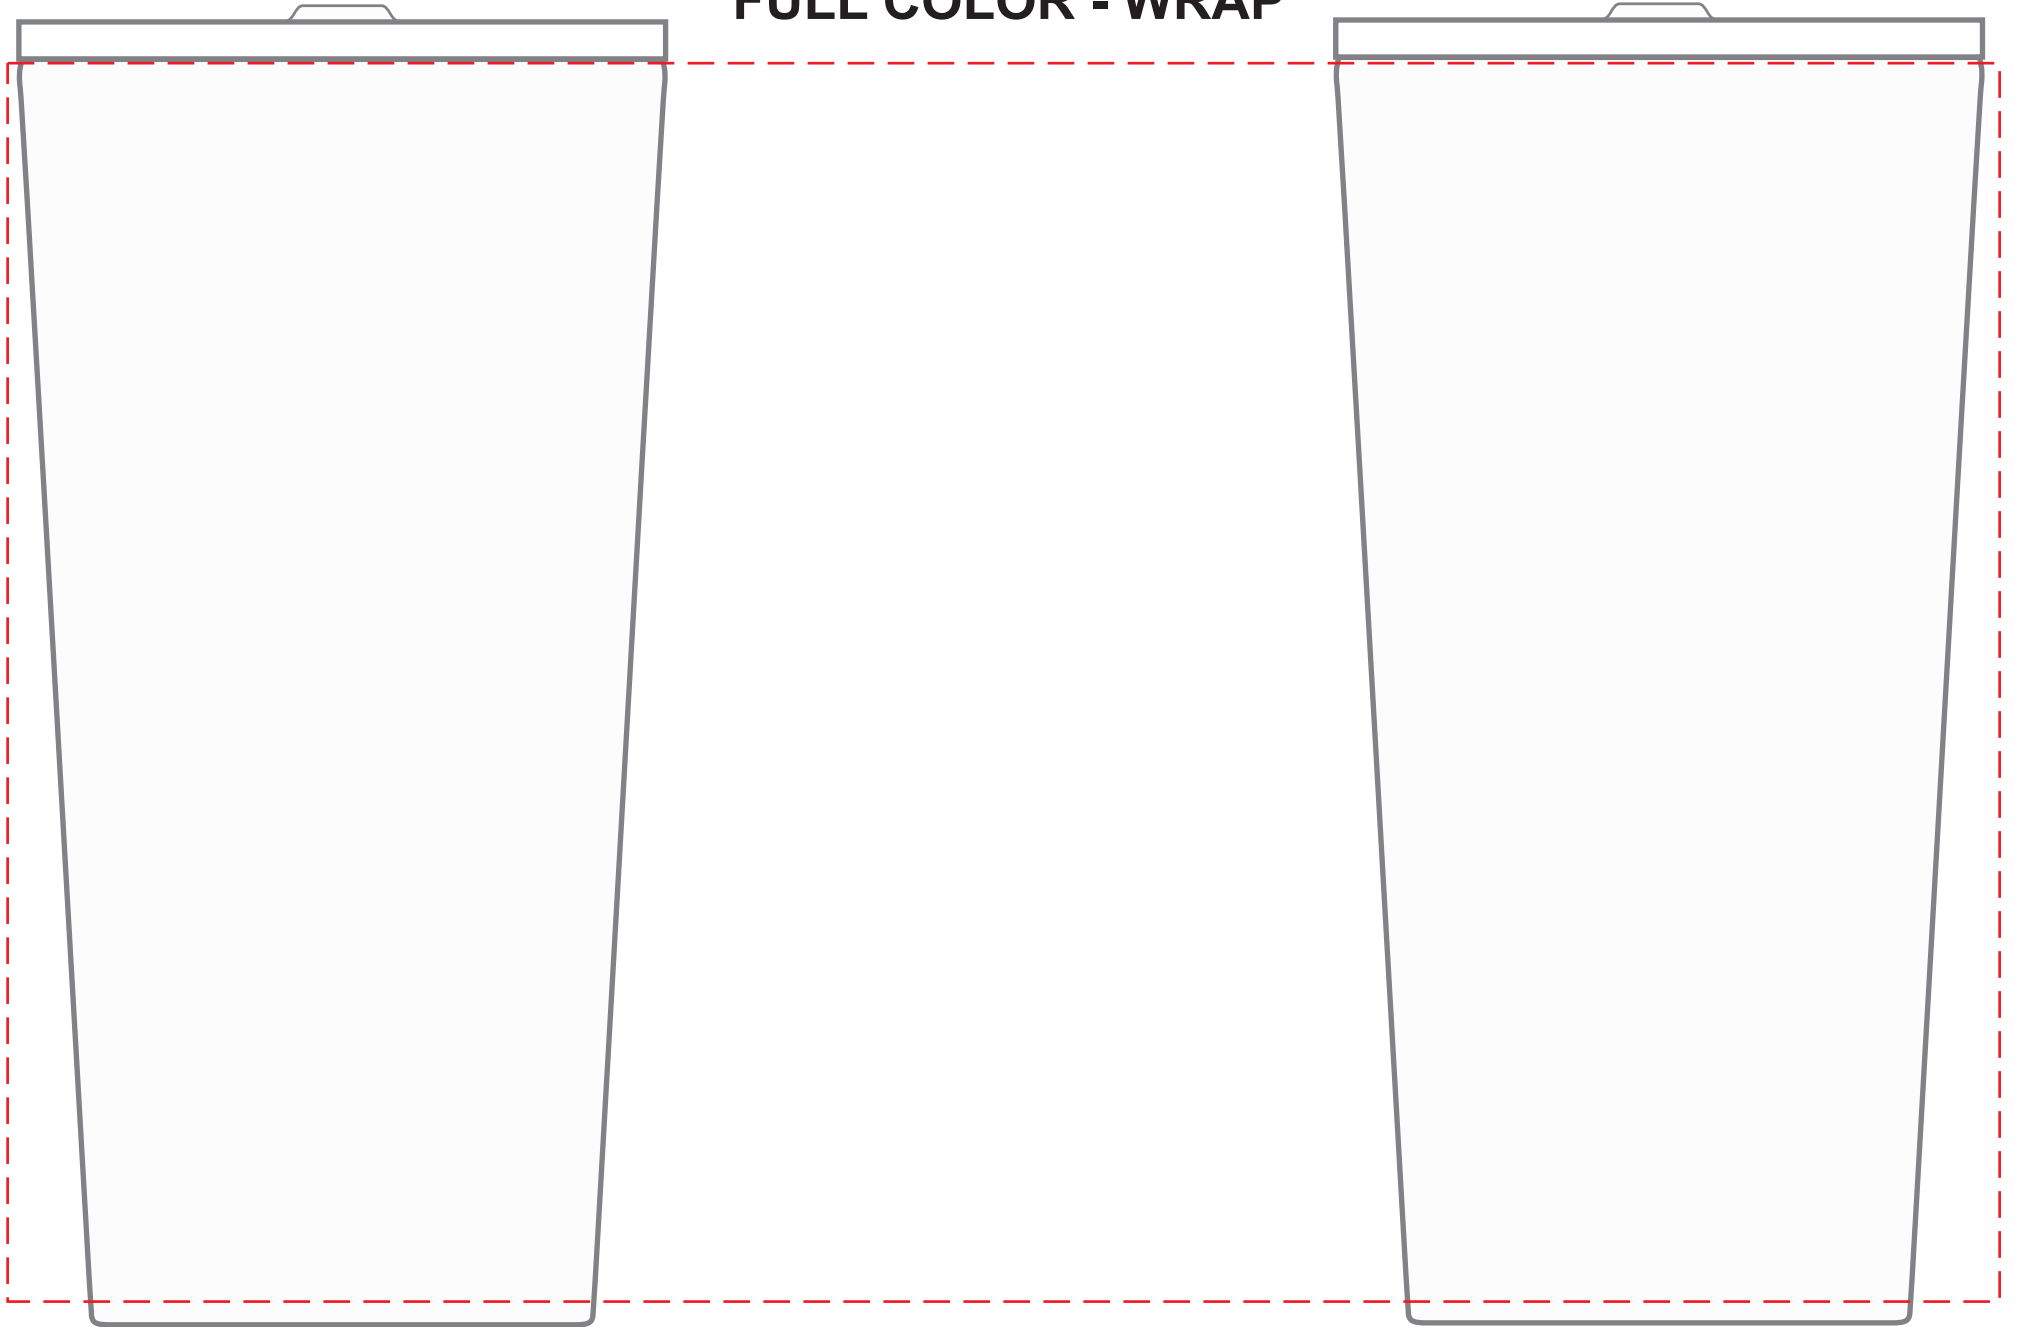

DGSG-CFC

20 oz. Straight Tumbler

DIRECT IMPRINT

Item shown for
placement and fill.

Actual Size (100%)

IMPRINT AREA:

2.25"W X 3.5"H

- Red Layout Lines Do NOT Print.

DGSG-CFC
20 oz. Straight Tumbler
LASER

Item shown for
placement and fill.

Actual Size (100%)

IMPRINT AREA:
2"W X 4"H

- Red Layout Lines Do NOT Print.

DGSG-CFC
20 oz. Straight Tumbler
FULL COLOR - WRAP

Actual Size (100%)

IMPRINT AREA: 10.375"W X 6.45"H

- Red Layout Lines Do NOT Print.

asi/71685 • ppai 113793 • sage 56349

Item shown for
placement and fill.

DGSG-CFC
20 oz. Straight Tumbler
FULL COLOR-SIDE

**HORIZONTAL
IMPRINT AREA:
3"W X 3"H**

**VERTICAL
IMPRINT AREA:
1.5"W X 5.5"H**

Item shown for
placement and fill.

Actual Size (100%)

- Red Layout Lines Do NOT Print.

Item shown for placement and fill.

DGSG-CFC COFFEE LABEL

Actual Size (100%)

LABEL AREA: 4.5"W X 5.5"H