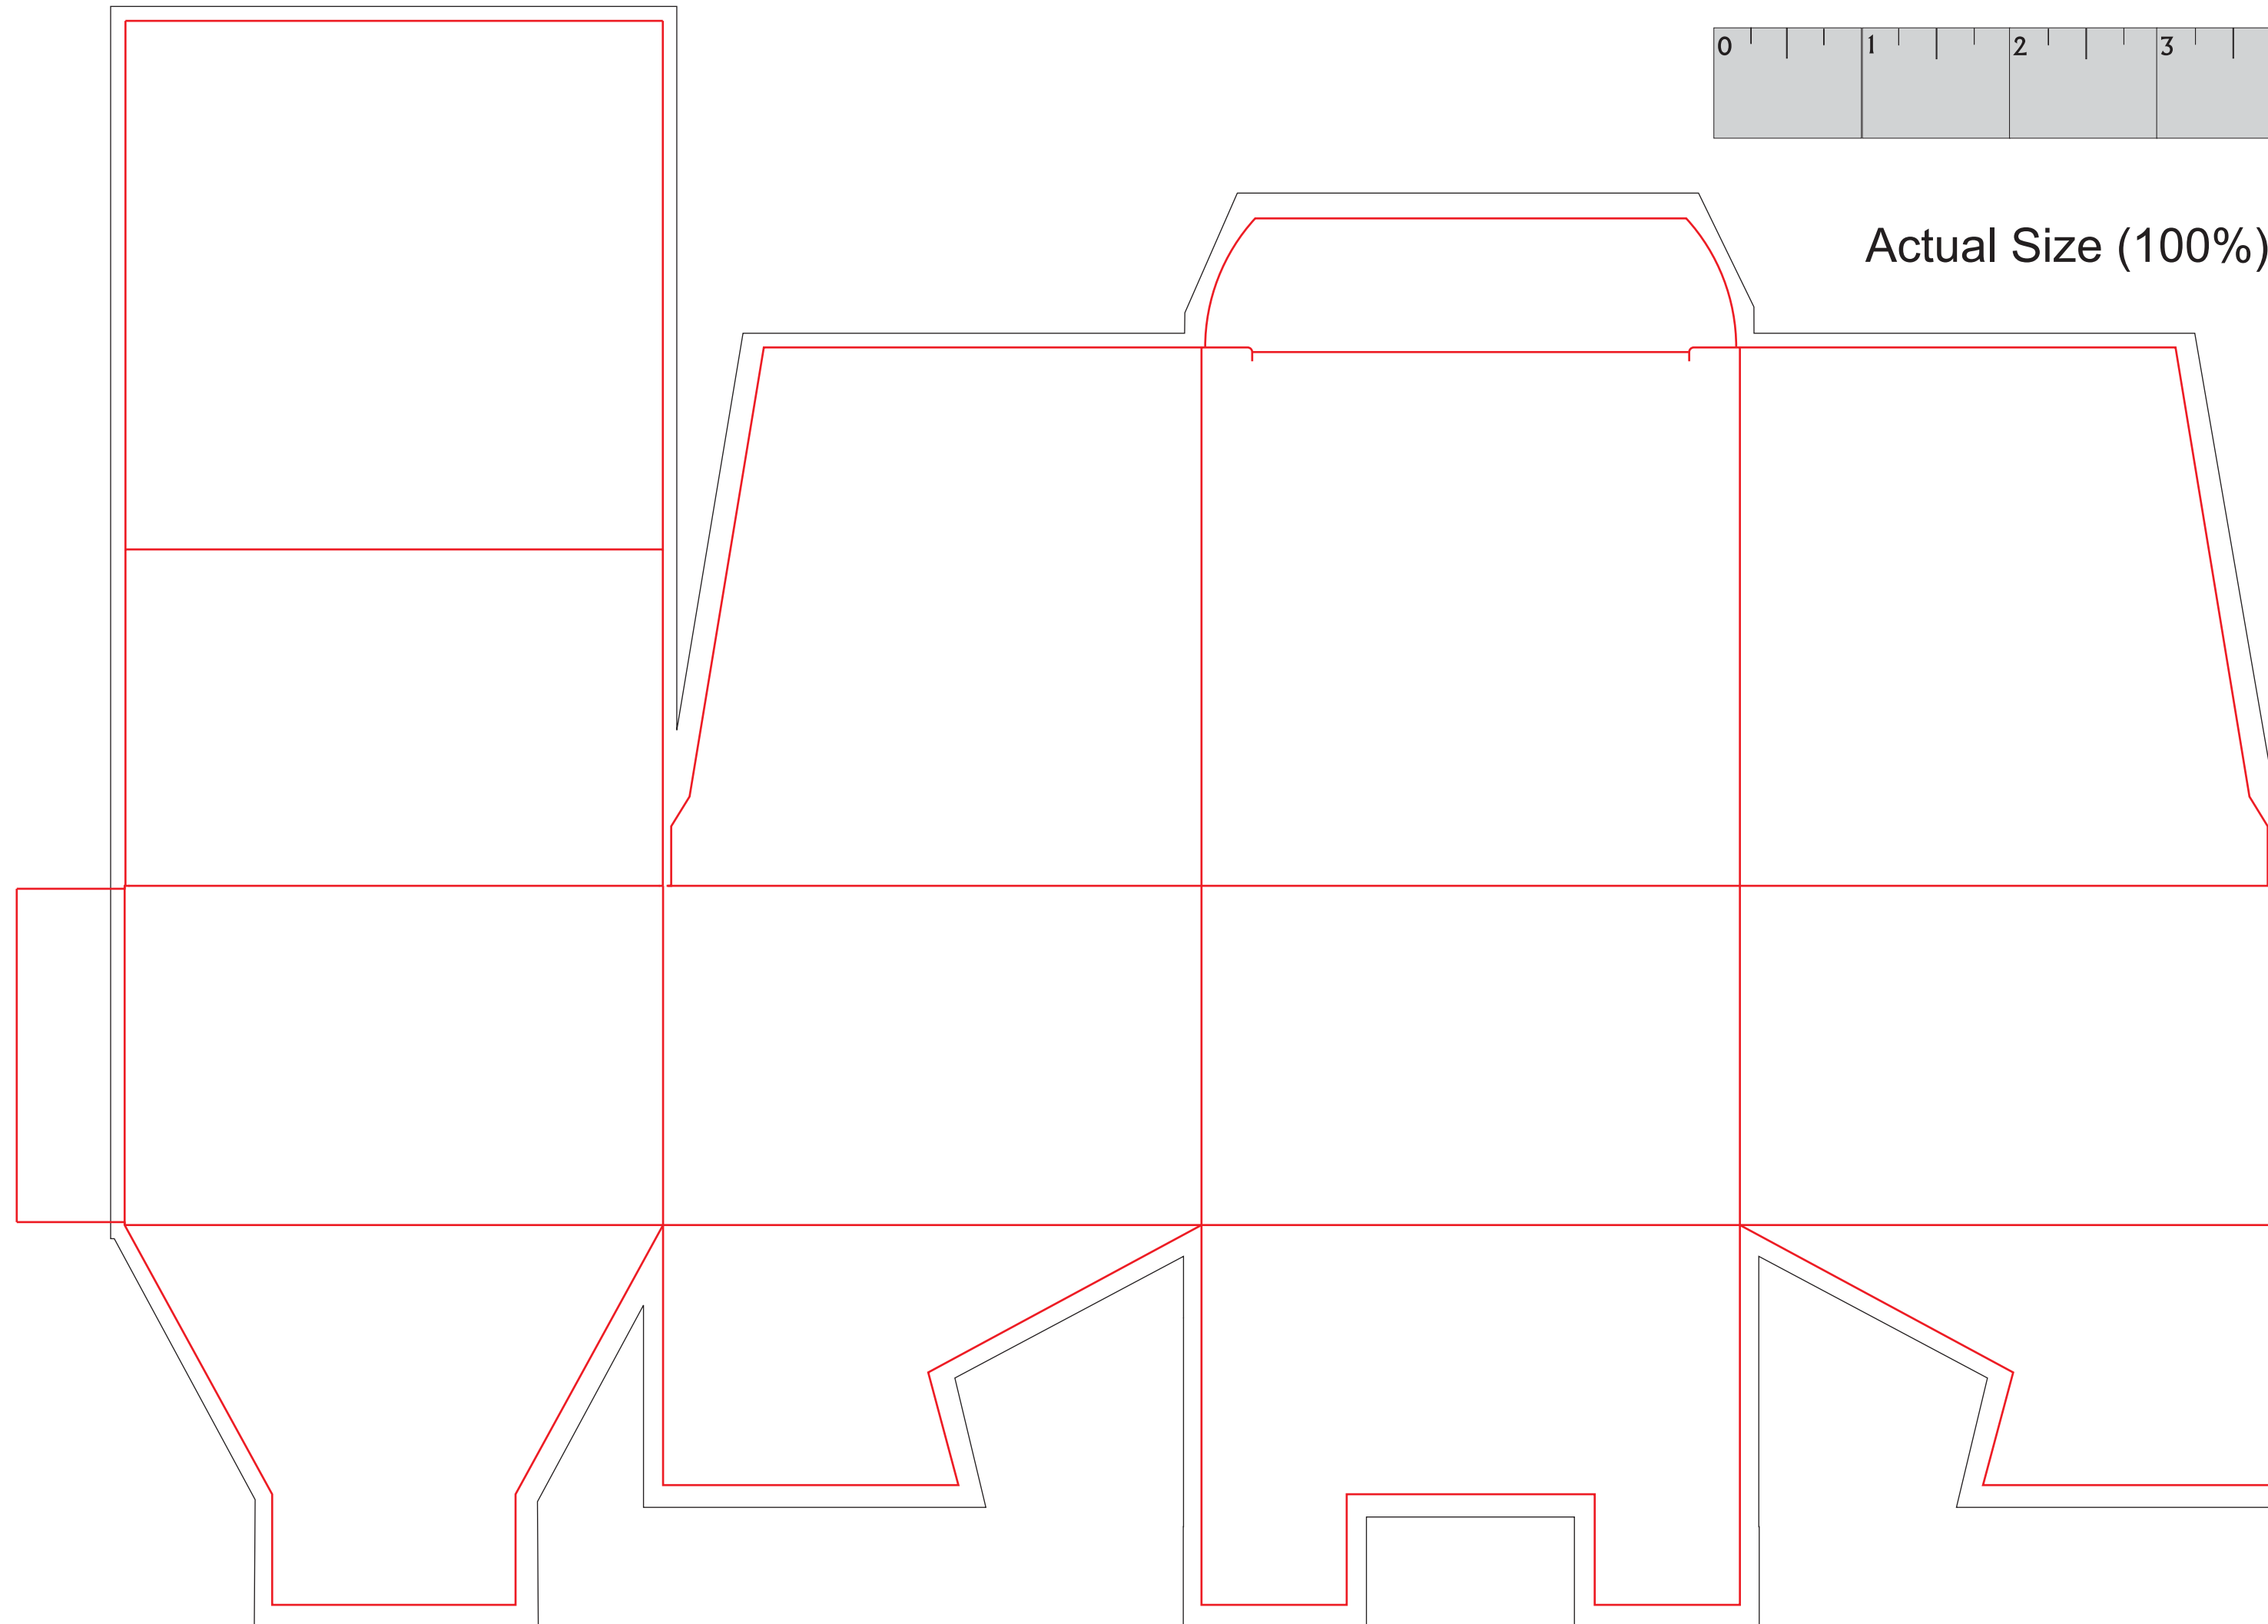

DGSG-CFC

20 oz. Straight Tumbler

DIRECT IMPRINT

Item shown for
placement and fill.

Actual Size (100%)

IMPRINT AREA:

2.25"W X 3.5"H

- Red Layout Lines Do NOT Print.

DGSG-CFC
20 oz. Straight Tumbler
LASER

Item shown for
placement and fill.

Actual Size (100%)

IMPRINT AREA:
2"W X 4"H

- Red Layout Lines Do NOT Print.

DGSG-CFC
20 oz. Straight Tumbler
FULL COLOR - WRAP

Actual Size (100%)

**VERTICAL
IMPRINT AREA:
1.5"W X 5.5"H**

Item shown for
placement and fill.

Actual Size (100%)

- Red Layout Lines Do NOT Print.

Item shown for placement and fill.

DGSG-CFC COFFEE LABEL

Actual Size (100%)

LABEL AREA: 4.5"W X 5.5"H

- Red Layout Lines Do NOT Print.

DGSG-CFC MUG STUFFER LABEL

Actual Size (100%)

LABEL AREA: 2.76"W X 1.63"H

- Red Layout Lines Do NOT Print.

Actual Size (100%)

DGSG-CFC COOKIE BOX

-  - Red Layout Lines Do NOT Print.
-  - Black Layout Lines are Bleed Areas