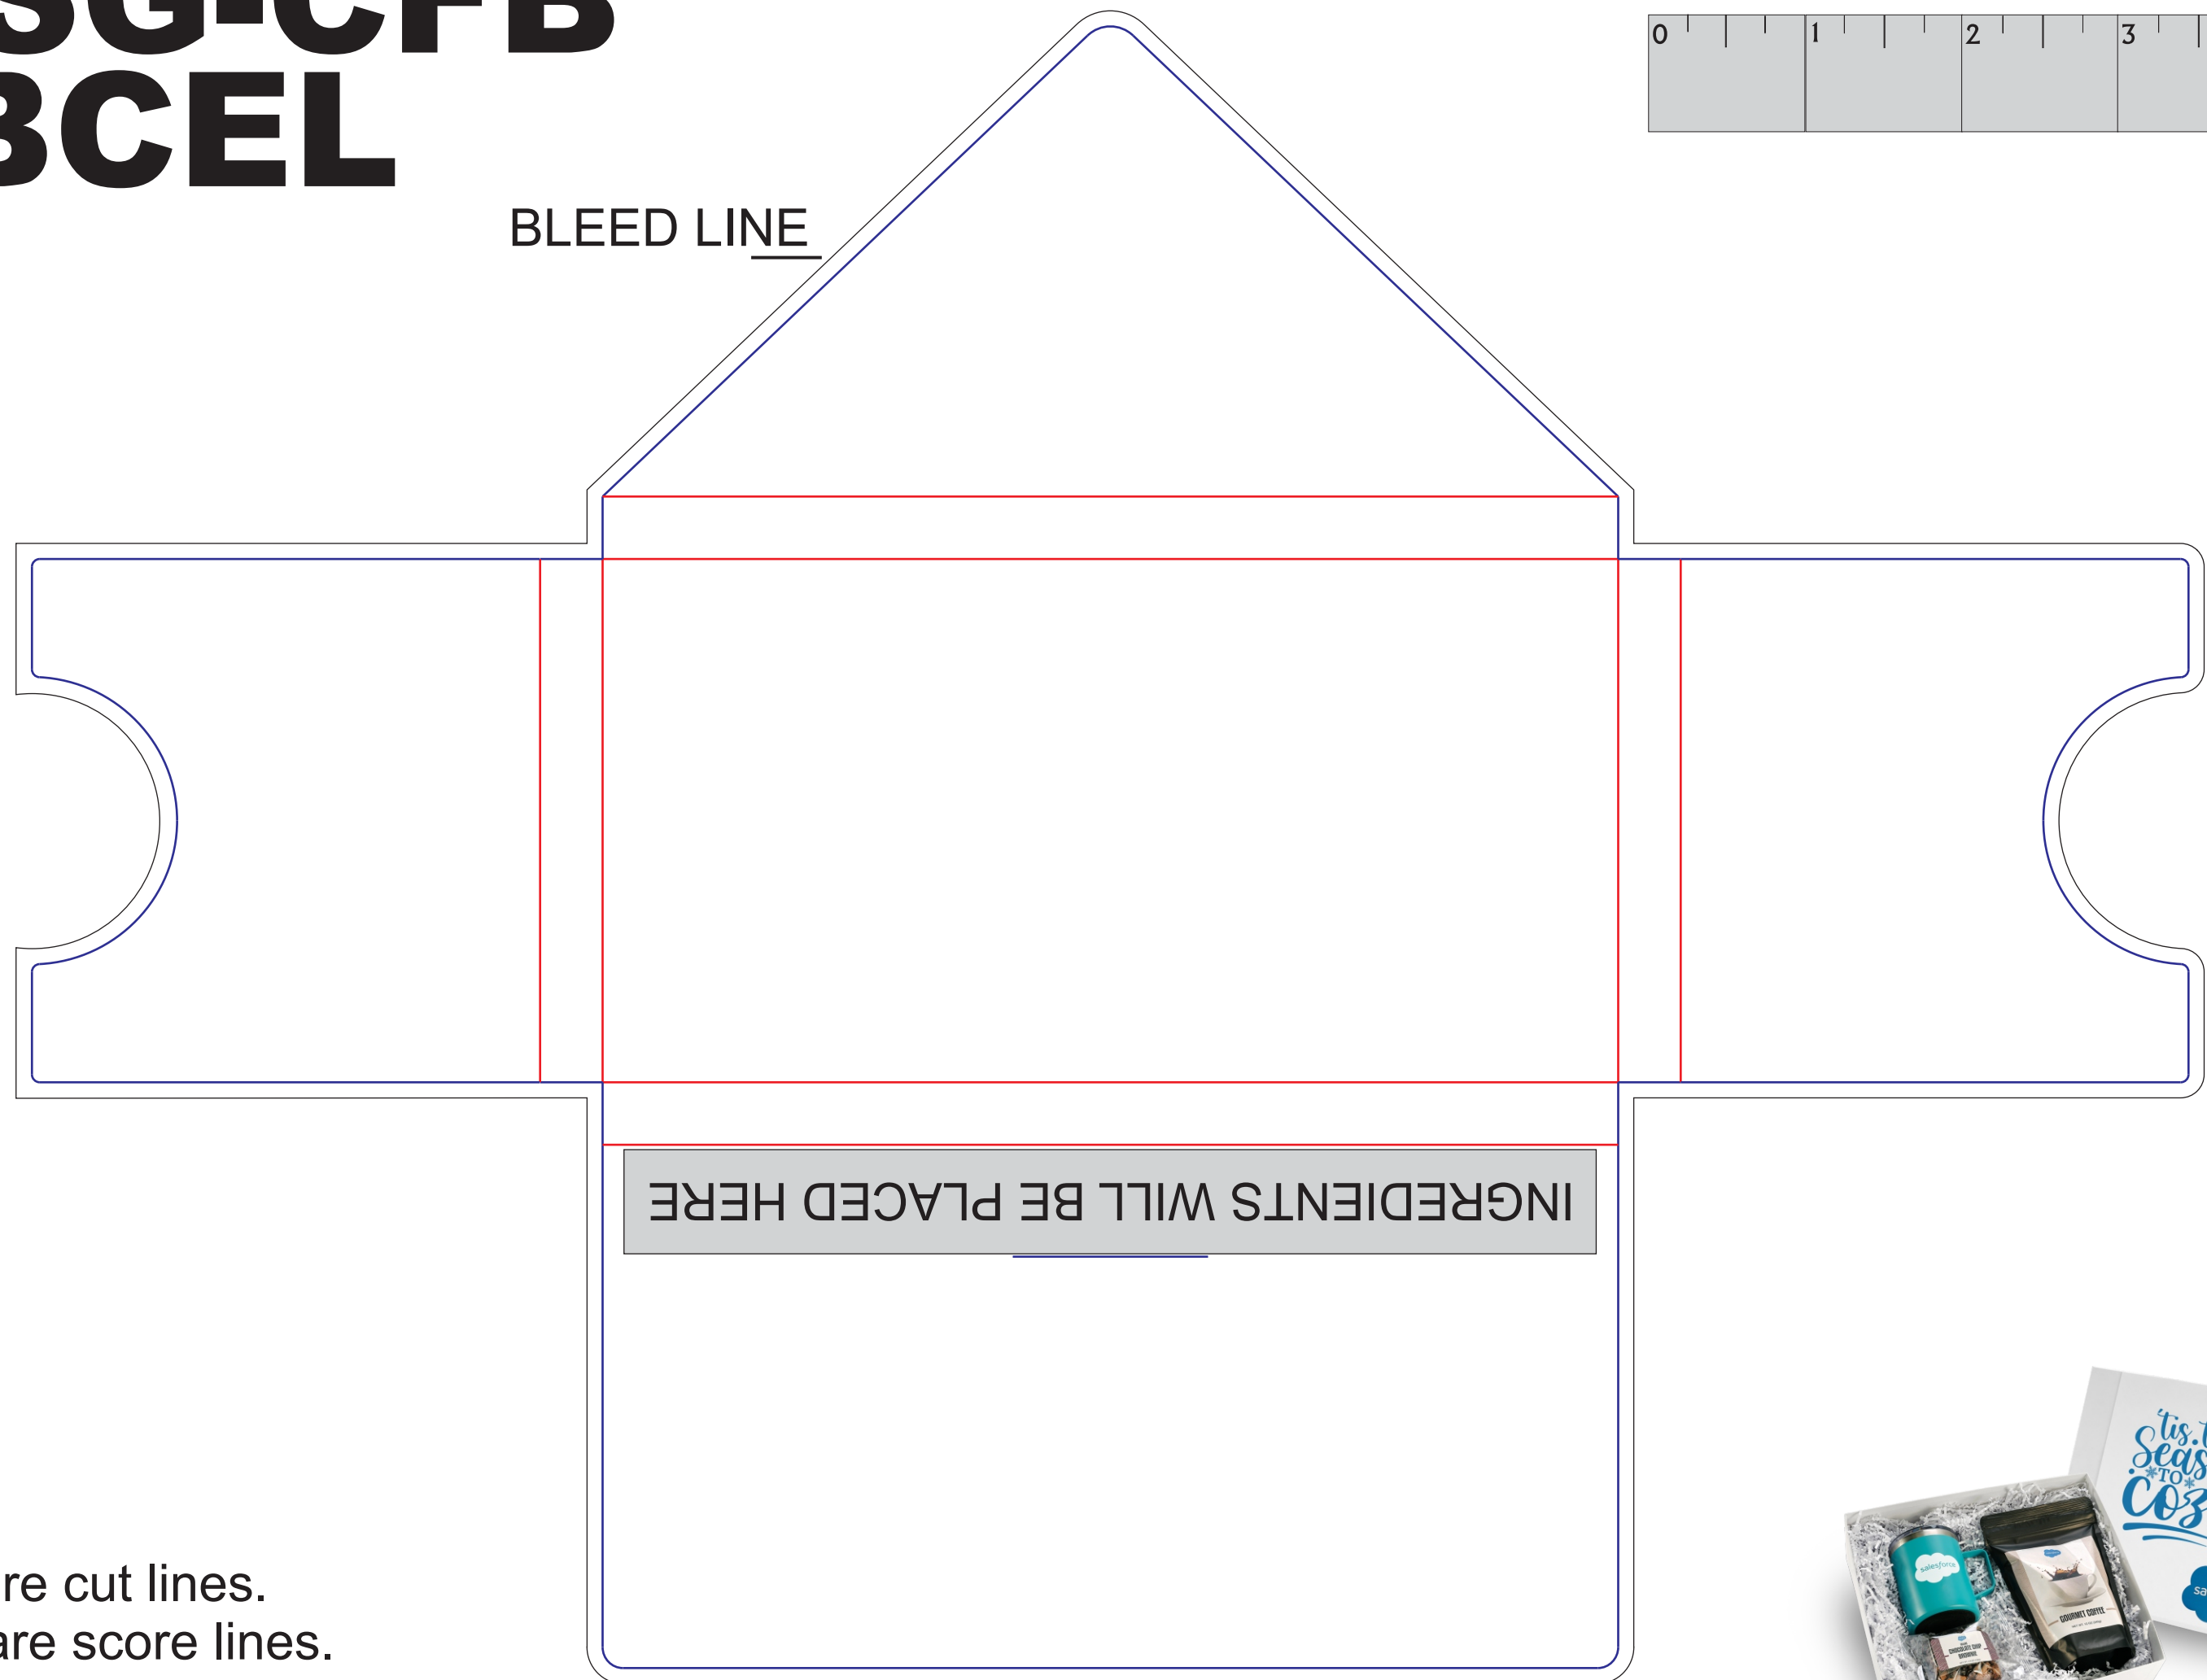

DGSG-CFB

12 oz. Slim Camping Mug

DIRECT IMPRINT

Item shown for
placement and fill.

Actual Size (100%)

(2 COLOR MAX)
IMPRINT AREA: 2.25"W X 3"H

- Red Layout Lines Do NOT Print.

DGSG-CFB

LABEL AREA: 2.76" W X 1.63" H
PRODUCT DIMENSIONS: 2" x 3" x 1"

- Red Layout Lines Do NOT Print.

DGSG-CFB COFFEE LABEL

Actual Size (100%)

LABEL AREA: 4.5"W X 5.5"H

- Red Layout Lines Do NOT Print.

DGSG-CFB BCEL

Actual Size (100%)

Blue lines are cut lines.
Red Lines are score lines.
Black line is bleed line.

- Red Layout Lines Do NOT Print.

- Black Layout Lines are Bleed Areas

DGSG-CFB COFFEE BREAK GIFT SET SLEEVE

Item shown for
placement and fill.

Large red-bordered area for layout design, divided into five horizontal sections.

Actual Size (100%)

- Red Layout Lines Do NOT Print.