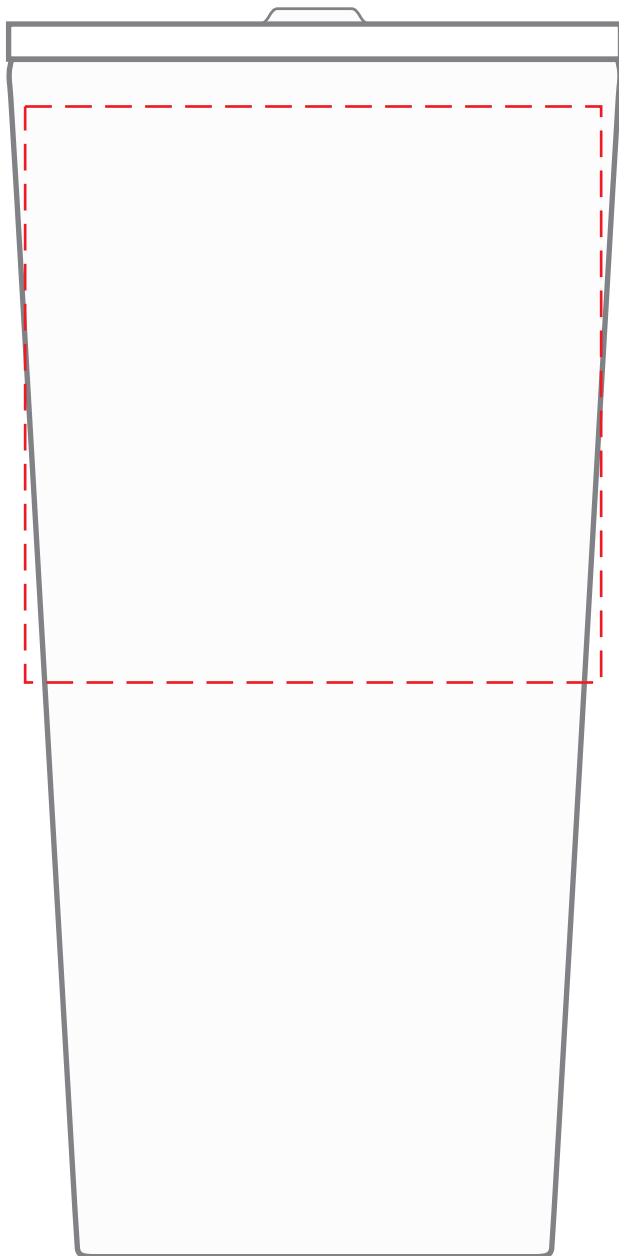

DGSG-CCT

20 oz. Straight Tumbler

DIRECT IMPRINT

Item shown for
placement and fill.

Actual Size (100%)

IMPRINT AREA:

2.25"W X 3.5"H

- Red Layout Lines Do NOT Print.

DGSG-CCT

20 oz. Straight Tumbler

LASER

Item shown for
placement and fill.

Actual Size (100%)

IMPRINT AREA:

2"W X 4"H

- Red Layout Lines Do NOT Print.

DGSG-CCT
20 oz. Straight Tumbler
FULL COLOR - WRAP

Actual Size (100%)

IMPRINT AREA: 10.375"W X 6"H

- Red Layout Lines Do NOT Print.

asi/71685 • ppai 113793 • sage 56349

Item shown for
placement and fill.

DGSG-CCT
20 oz. Straight Tumbler
FULL COLOR-SIDE

**HORIZONTAL
IMPRINT AREA:
3"W X 3"H**

Item shown for
placement and fill.

**VERTICAL
IMPRINT AREA:
1.5"W X 5.5"H**

Actual Size (100%)

- Red Layout Lines Do NOT Print.

Actual Size (100%)

DGSG-CCT COOKIE BOX

- Red Layout Lines Do NOT Print.