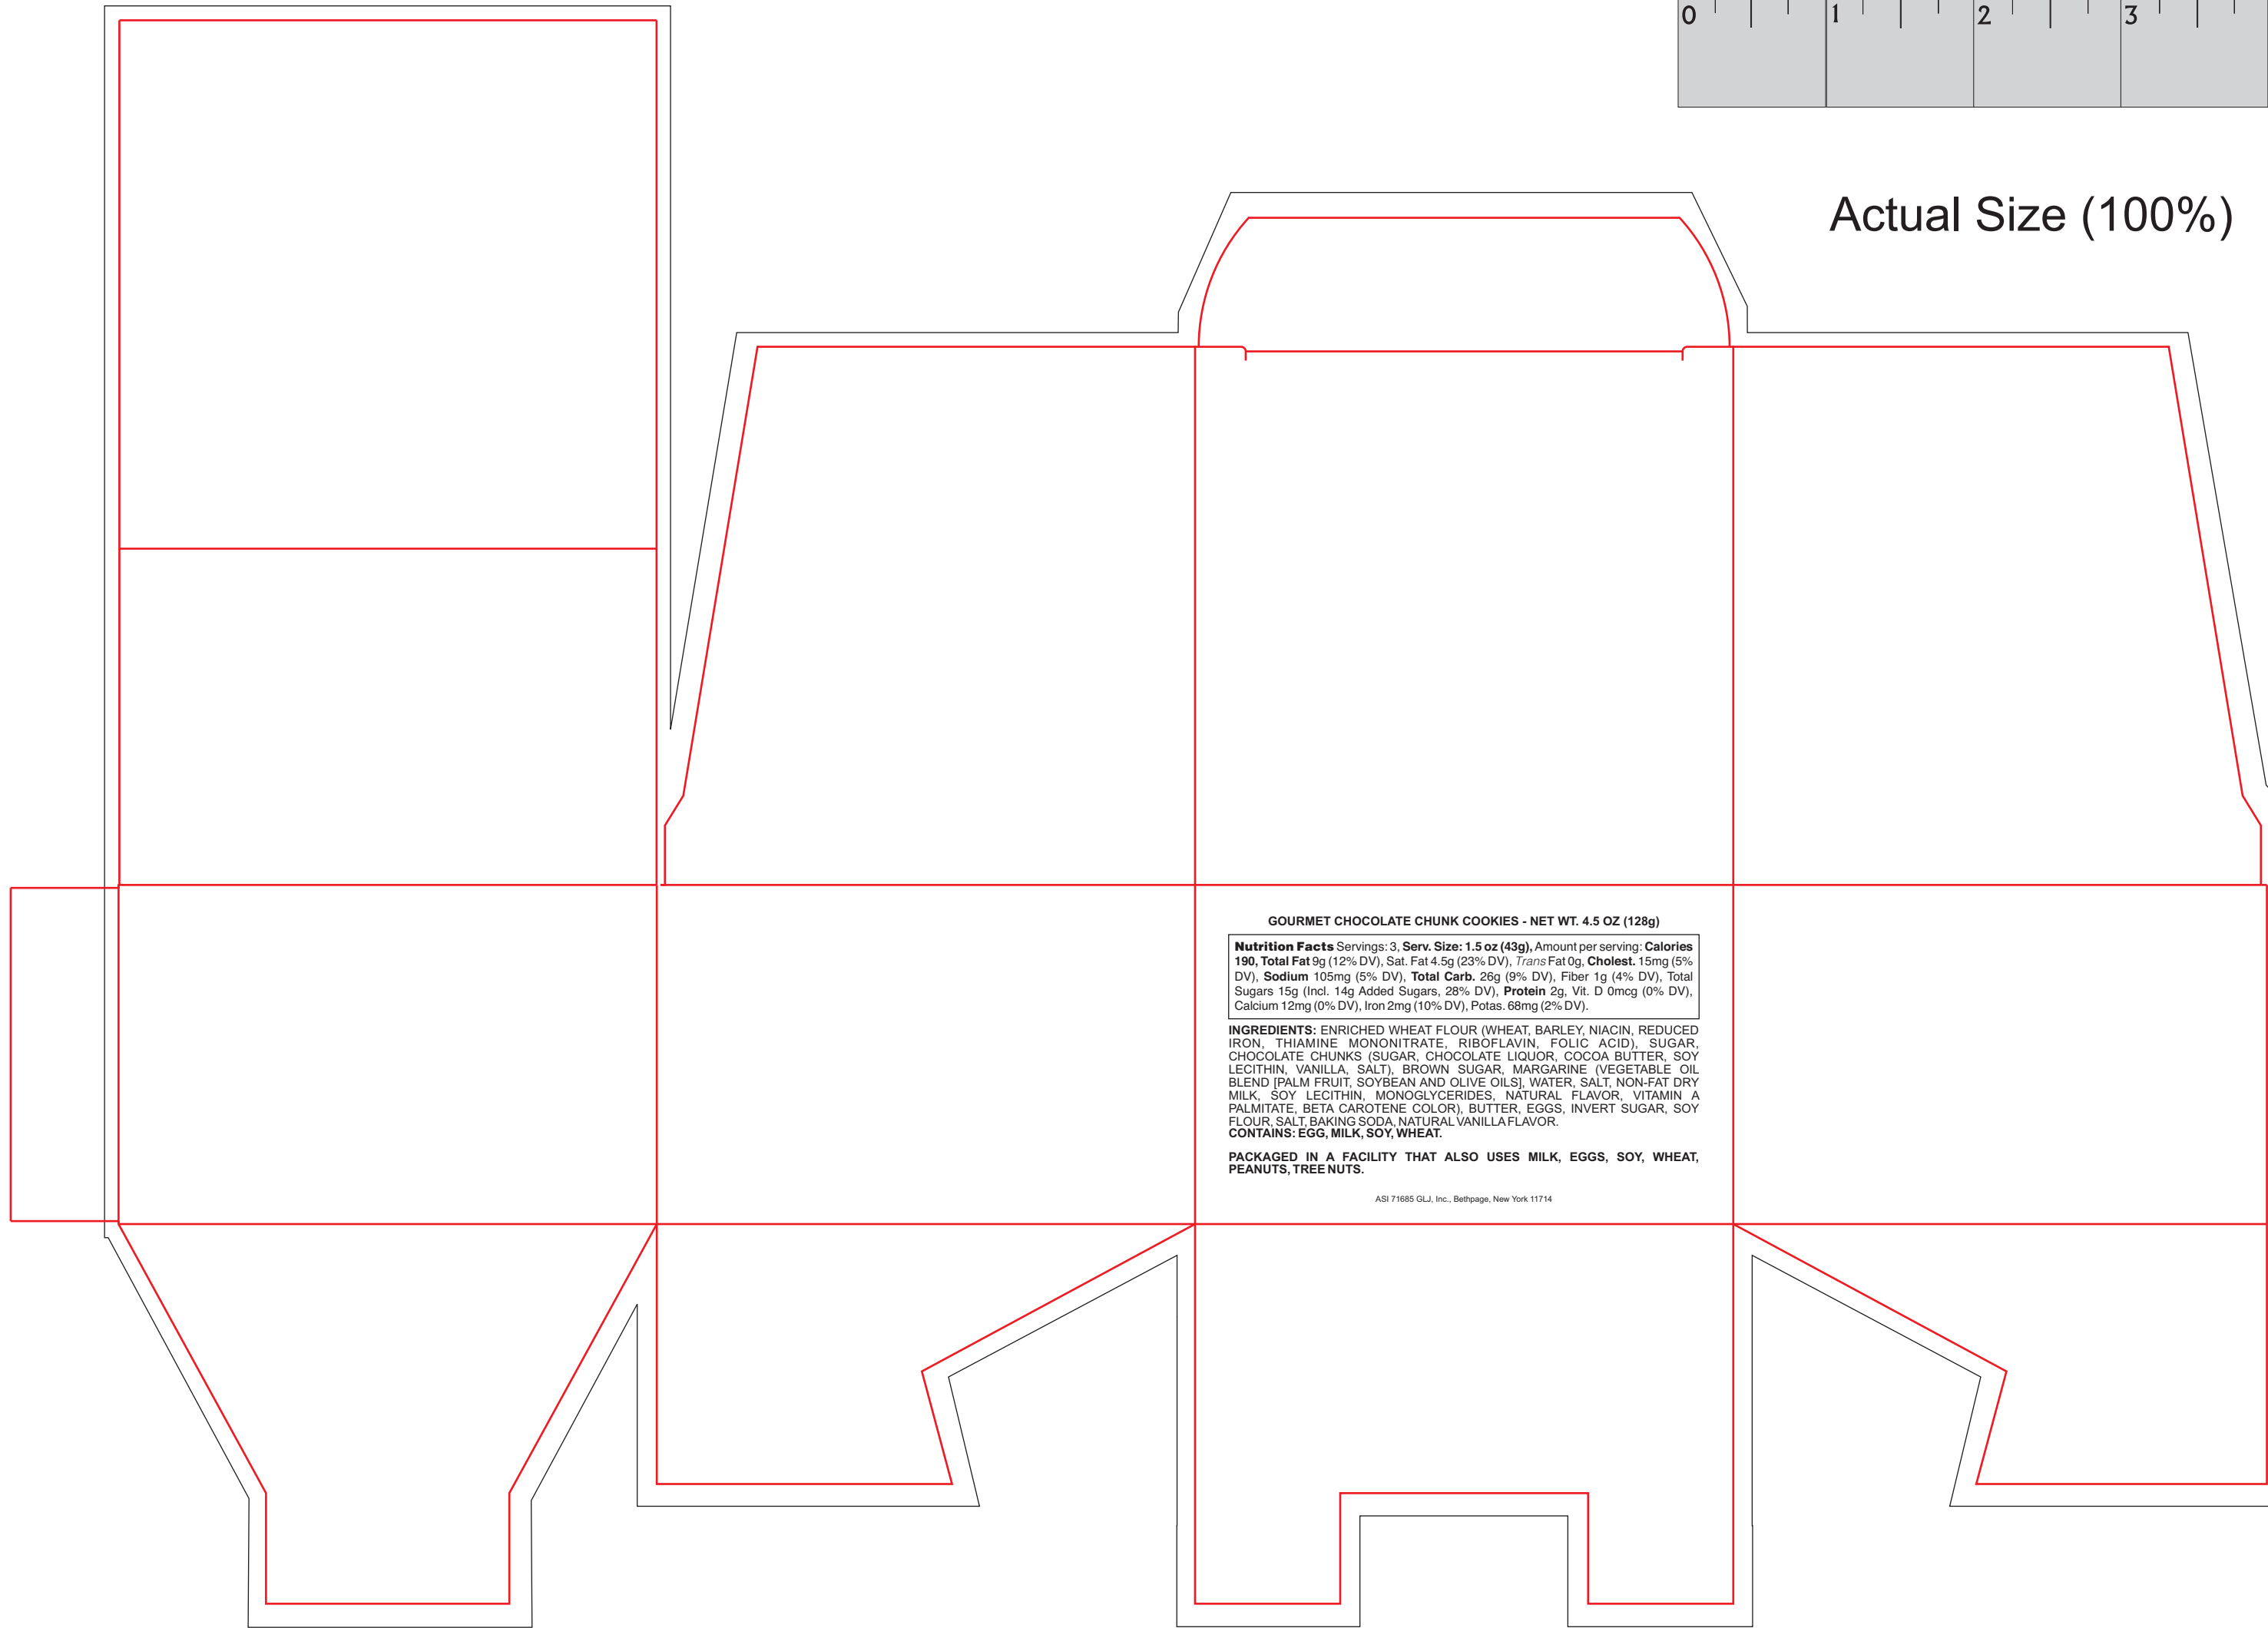

DGSG-CCT

20 oz. Straight Tumbler

DIRECT IMPRINT

Item shown for
placement and fill.

Actual Size (100%)

IMPRINT AREA:

2.25"W X 3.5"H

- Red Layout Lines Do NOT Print.

**HORIZONTAL
IMPRINT AREA:
3"W X 3"H**

Item shown for
placement and fill.

**VERTICAL
IMPRINT AREA:
1.5"W X 5.5"H**

Actual Size (100%)

- Red Layout Lines Do NOT Print.

Actual Size (100%)

DGSG-CCT COOKIE BOX

- Red Layout Lines Do NOT Print.

- Black Layout Lines are Bleed Areas

**BOX DIMENSIONS:
3.6" X 3.6" X 2.30"**

Item shown for placement and fill.

DGSG-CCT COCOA TIME GIFT SET SLEEVE

Large red-bordered area for layout design, divided into five horizontal sections.

Actual Size (100%)

- Red Layout Lines Do NOT Print.