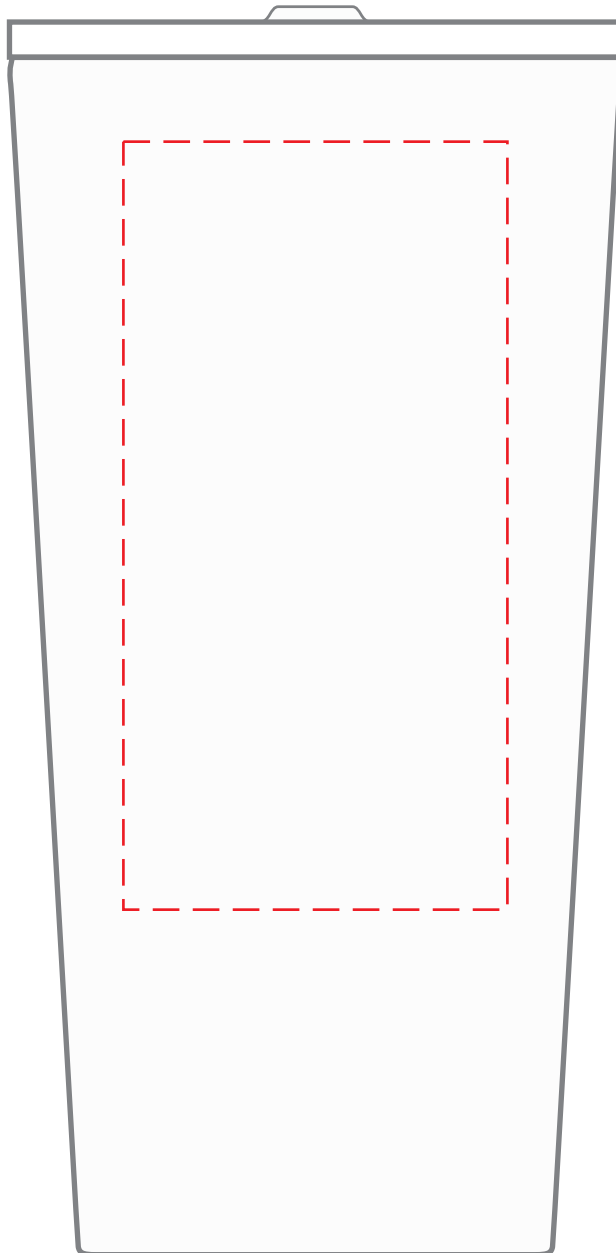

DGSG-CCT

20 oz. Straight Tumbler

DIRECT IMPRINT

Item shown for
placement and fill.

Actual Size (100%)

IMPRINT AREA:

2.25"W X 3.5"H

- Red Layout Lines Do NOT Print.

DGSG-CCT

20 oz. Straight Tumbler

LASER

Item shown for
placement and fill.

Actual Size (100%)

IMPRINT AREA:

2"W X 4"H

- Red Layout Lines Do NOT Print.

DGSG-CCT
20 oz. Straight Tumbler
FULL COLOR - WRAP

Actual Size (100%)

IMPRINT AREA: 10.375"W X 6"H

- Red Layout Lines Do NOT Print.

asi/71685 • ppai 113793 • sage 56349

Item shown for
placement and fill.

DGSG-CCT
20 oz. Straight Tumbler
FULL COLOR-SIDE

- Black Layout Lines are Bleed Areas

**BOX DIMENSIONS:
3.6" X 3.6" X 2.30"**

Item shown for placement and fill.

DGSG-CCT COCOA TIME GIFT SET SLEEVE

Large red-bordered area for layout design, divided into five horizontal sections.