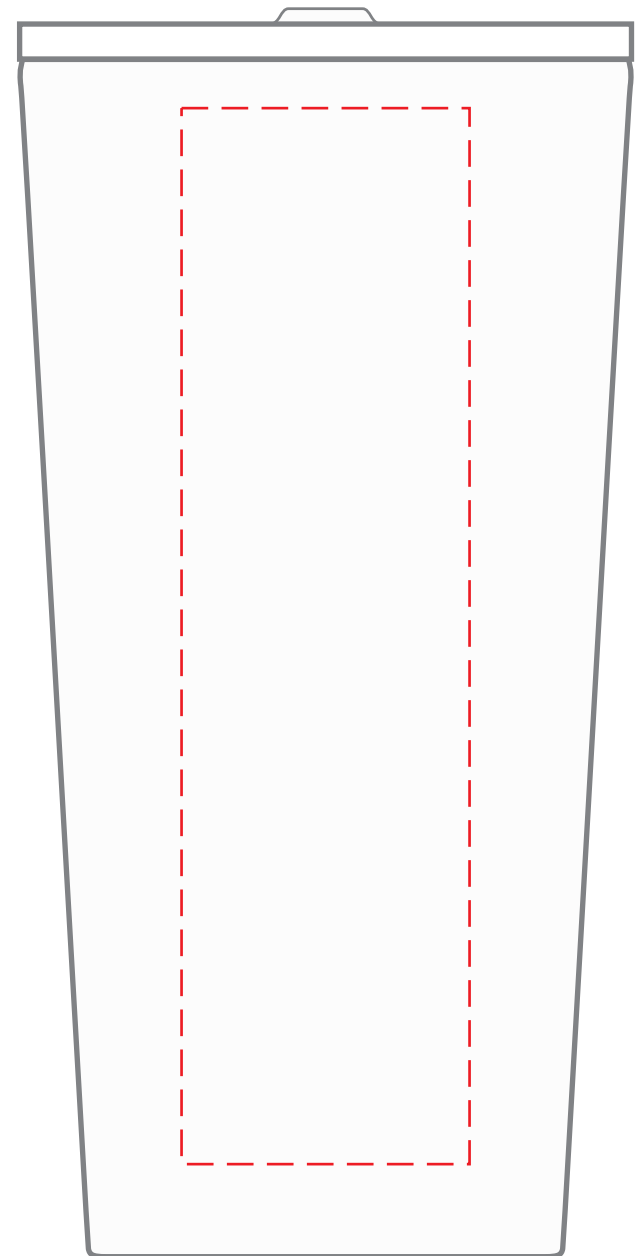

DGSG-CCT

20 oz. Straight Tumbler

DIRECT IMPRINT

Item shown for
placement and fill.

Actual Size (100%)

IMPRINT AREA:

2.25"W X 3.5"H

- Red Layout Lines Do NOT Print.

DGSG-CCT

20 oz. Straight Tumbler

LASER

Item shown for
placement and fill.

Actual Size (100%)

IMPRINT AREA:

2"W X 4"H

- Red Layout Lines Do NOT Print.

DGSG-CCT
20 oz. Straight Tumbler
FULL COLOR - WRAP

Actual Size (100%)

IMPRINT AREA: 10.375"W X 6"H

- Red Layout Lines Do NOT Print.

asi/71685 • ppai 113793 • sage 56349

Item shown for
placement and fill.

DGSG-CCT
20 oz. Straight Tumbler
FULL COLOR-SIDE

**HORIZONTAL
IMPRINT AREA:
3"W X 3"H**

Item shown for
placement and fill.

**VERTICAL
IMPRINT AREA:
1.5"W X 5.5"H**

Actual Size (100%)

- Red Layout Lines Do NOT Print.

Actual Size (100%)

DGSG-CCT COOKIE BOX

- Red Layout Lines Do NOT Print.