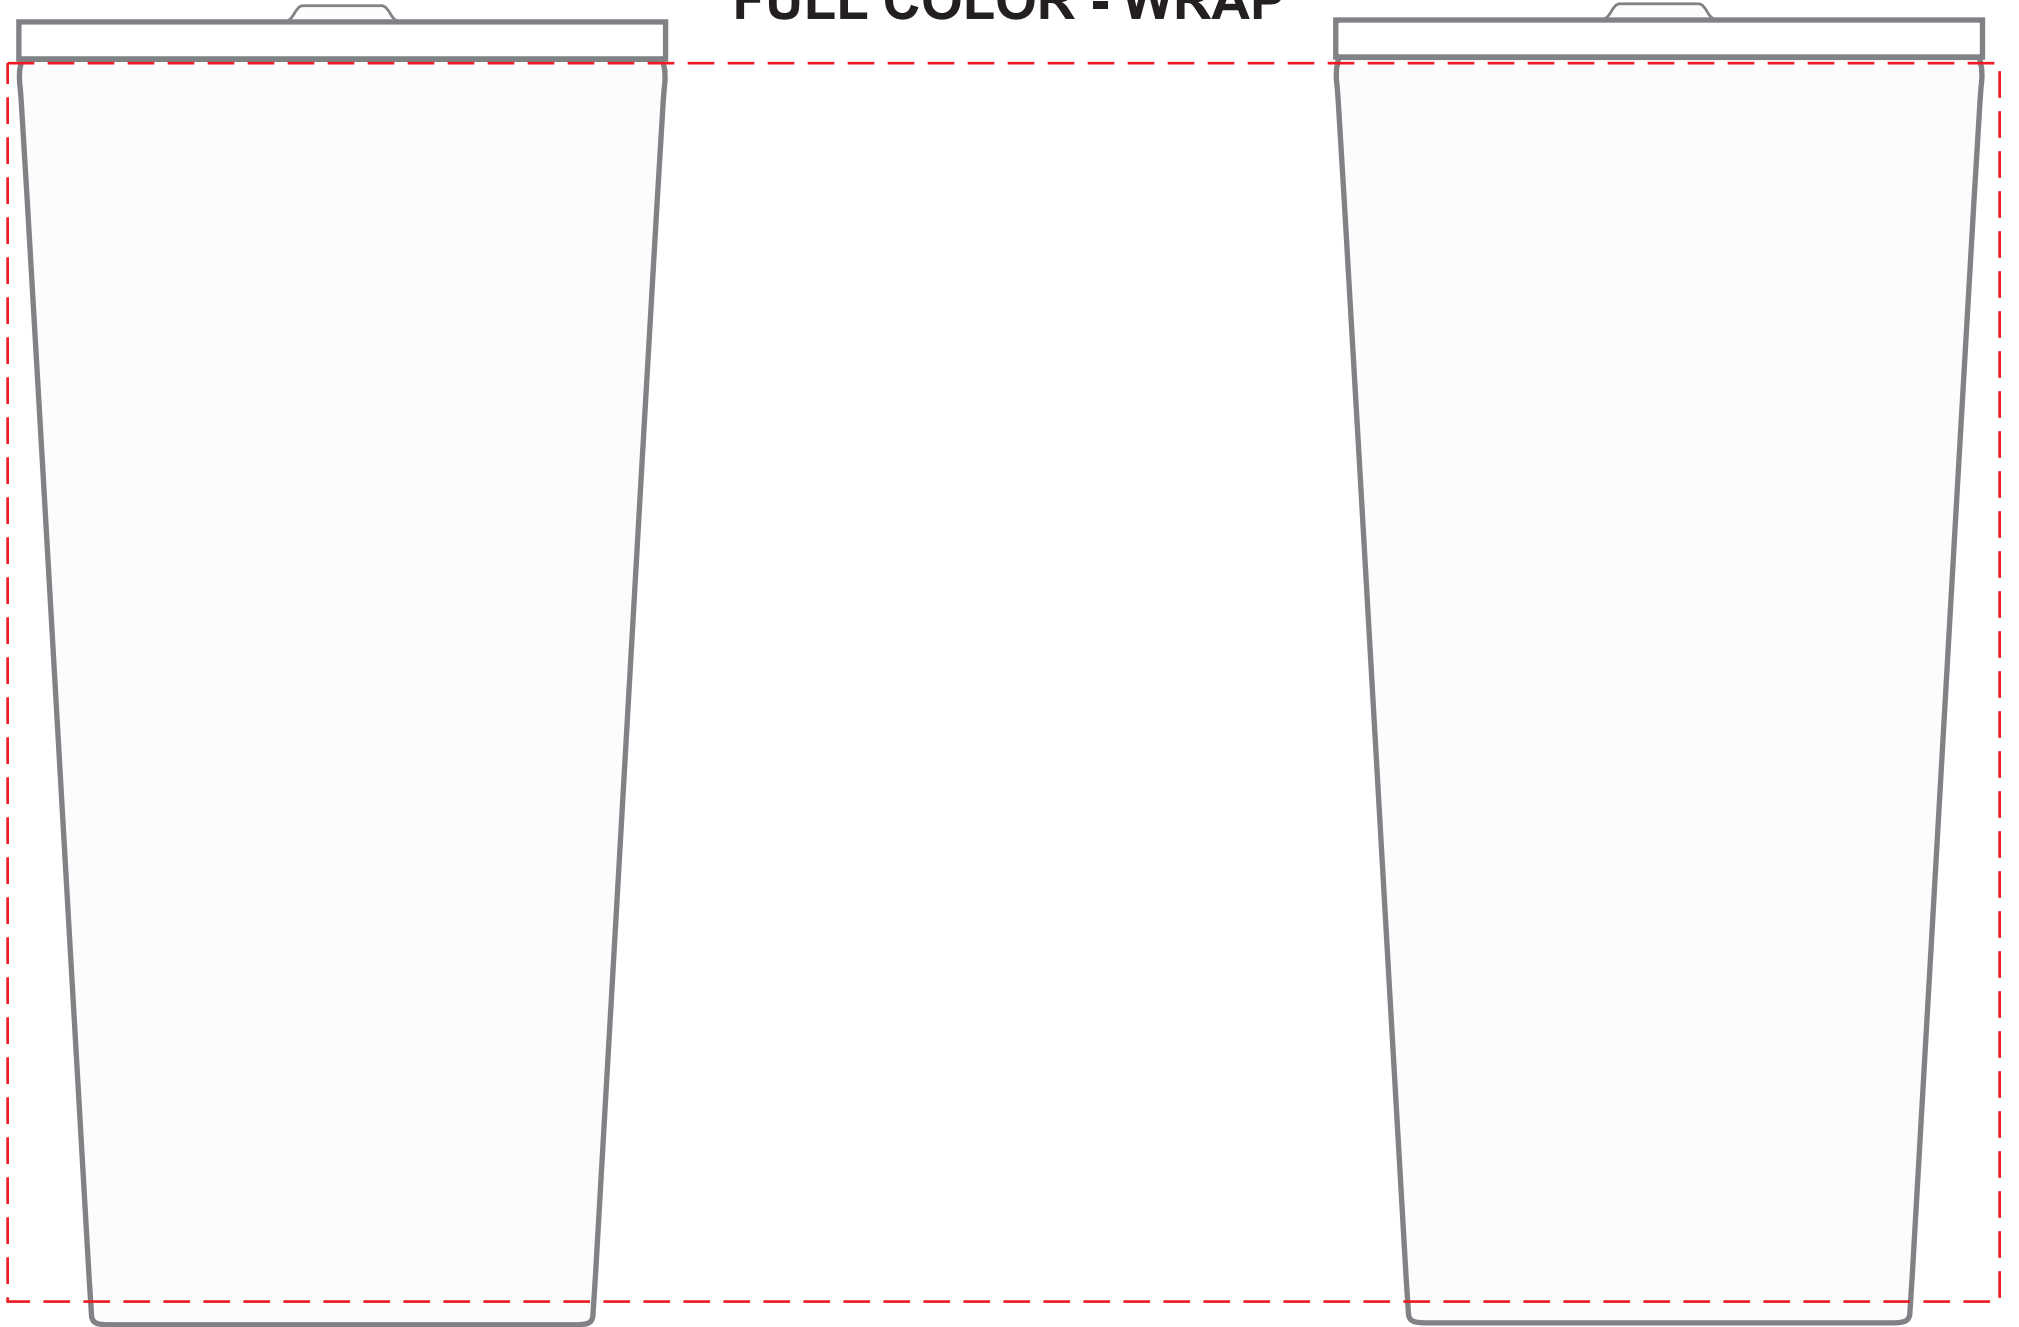

DGSG-CCT

20 oz. Straight Tumbler

DIRECT IMPRINT

Item shown for
placement and fill.

Actual Size (100%)

IMPRINT AREA:

2.25"W X 3.5"H

- Red Layout Lines Do NOT Print.

DGSG-CCT

20 oz. Straight Tumbler

LASER

Item shown for
placement and fill.

Actual Size (100%)

IMPRINT AREA:

2"W X 4"H

- Red Layout Lines Do NOT Print.

DGSG-CCT
20 oz. Straight Tumbler
FULL COLOR - WRAP

Actual Size (100%)

IMPRINT AREA: 10.375"W X 6"H

- Red Layout Lines Do NOT Print.

asi/71685 • ppai 113793 • sage 56349

Item shown for
placement and fill.

DGSG-CCT
20 oz. Straight Tumbler
FULL COLOR-SIDE

- Black Layout Lines are Bleed Areas

**BOX DIMENSIONS:
3.6" X 3.6" X 2.30"**

Item shown for placement and fill.

DGSG-CCT COCOA TIME GIFT SET SLEEVE

Large red-bordered area for layout design, divided into five horizontal sections.